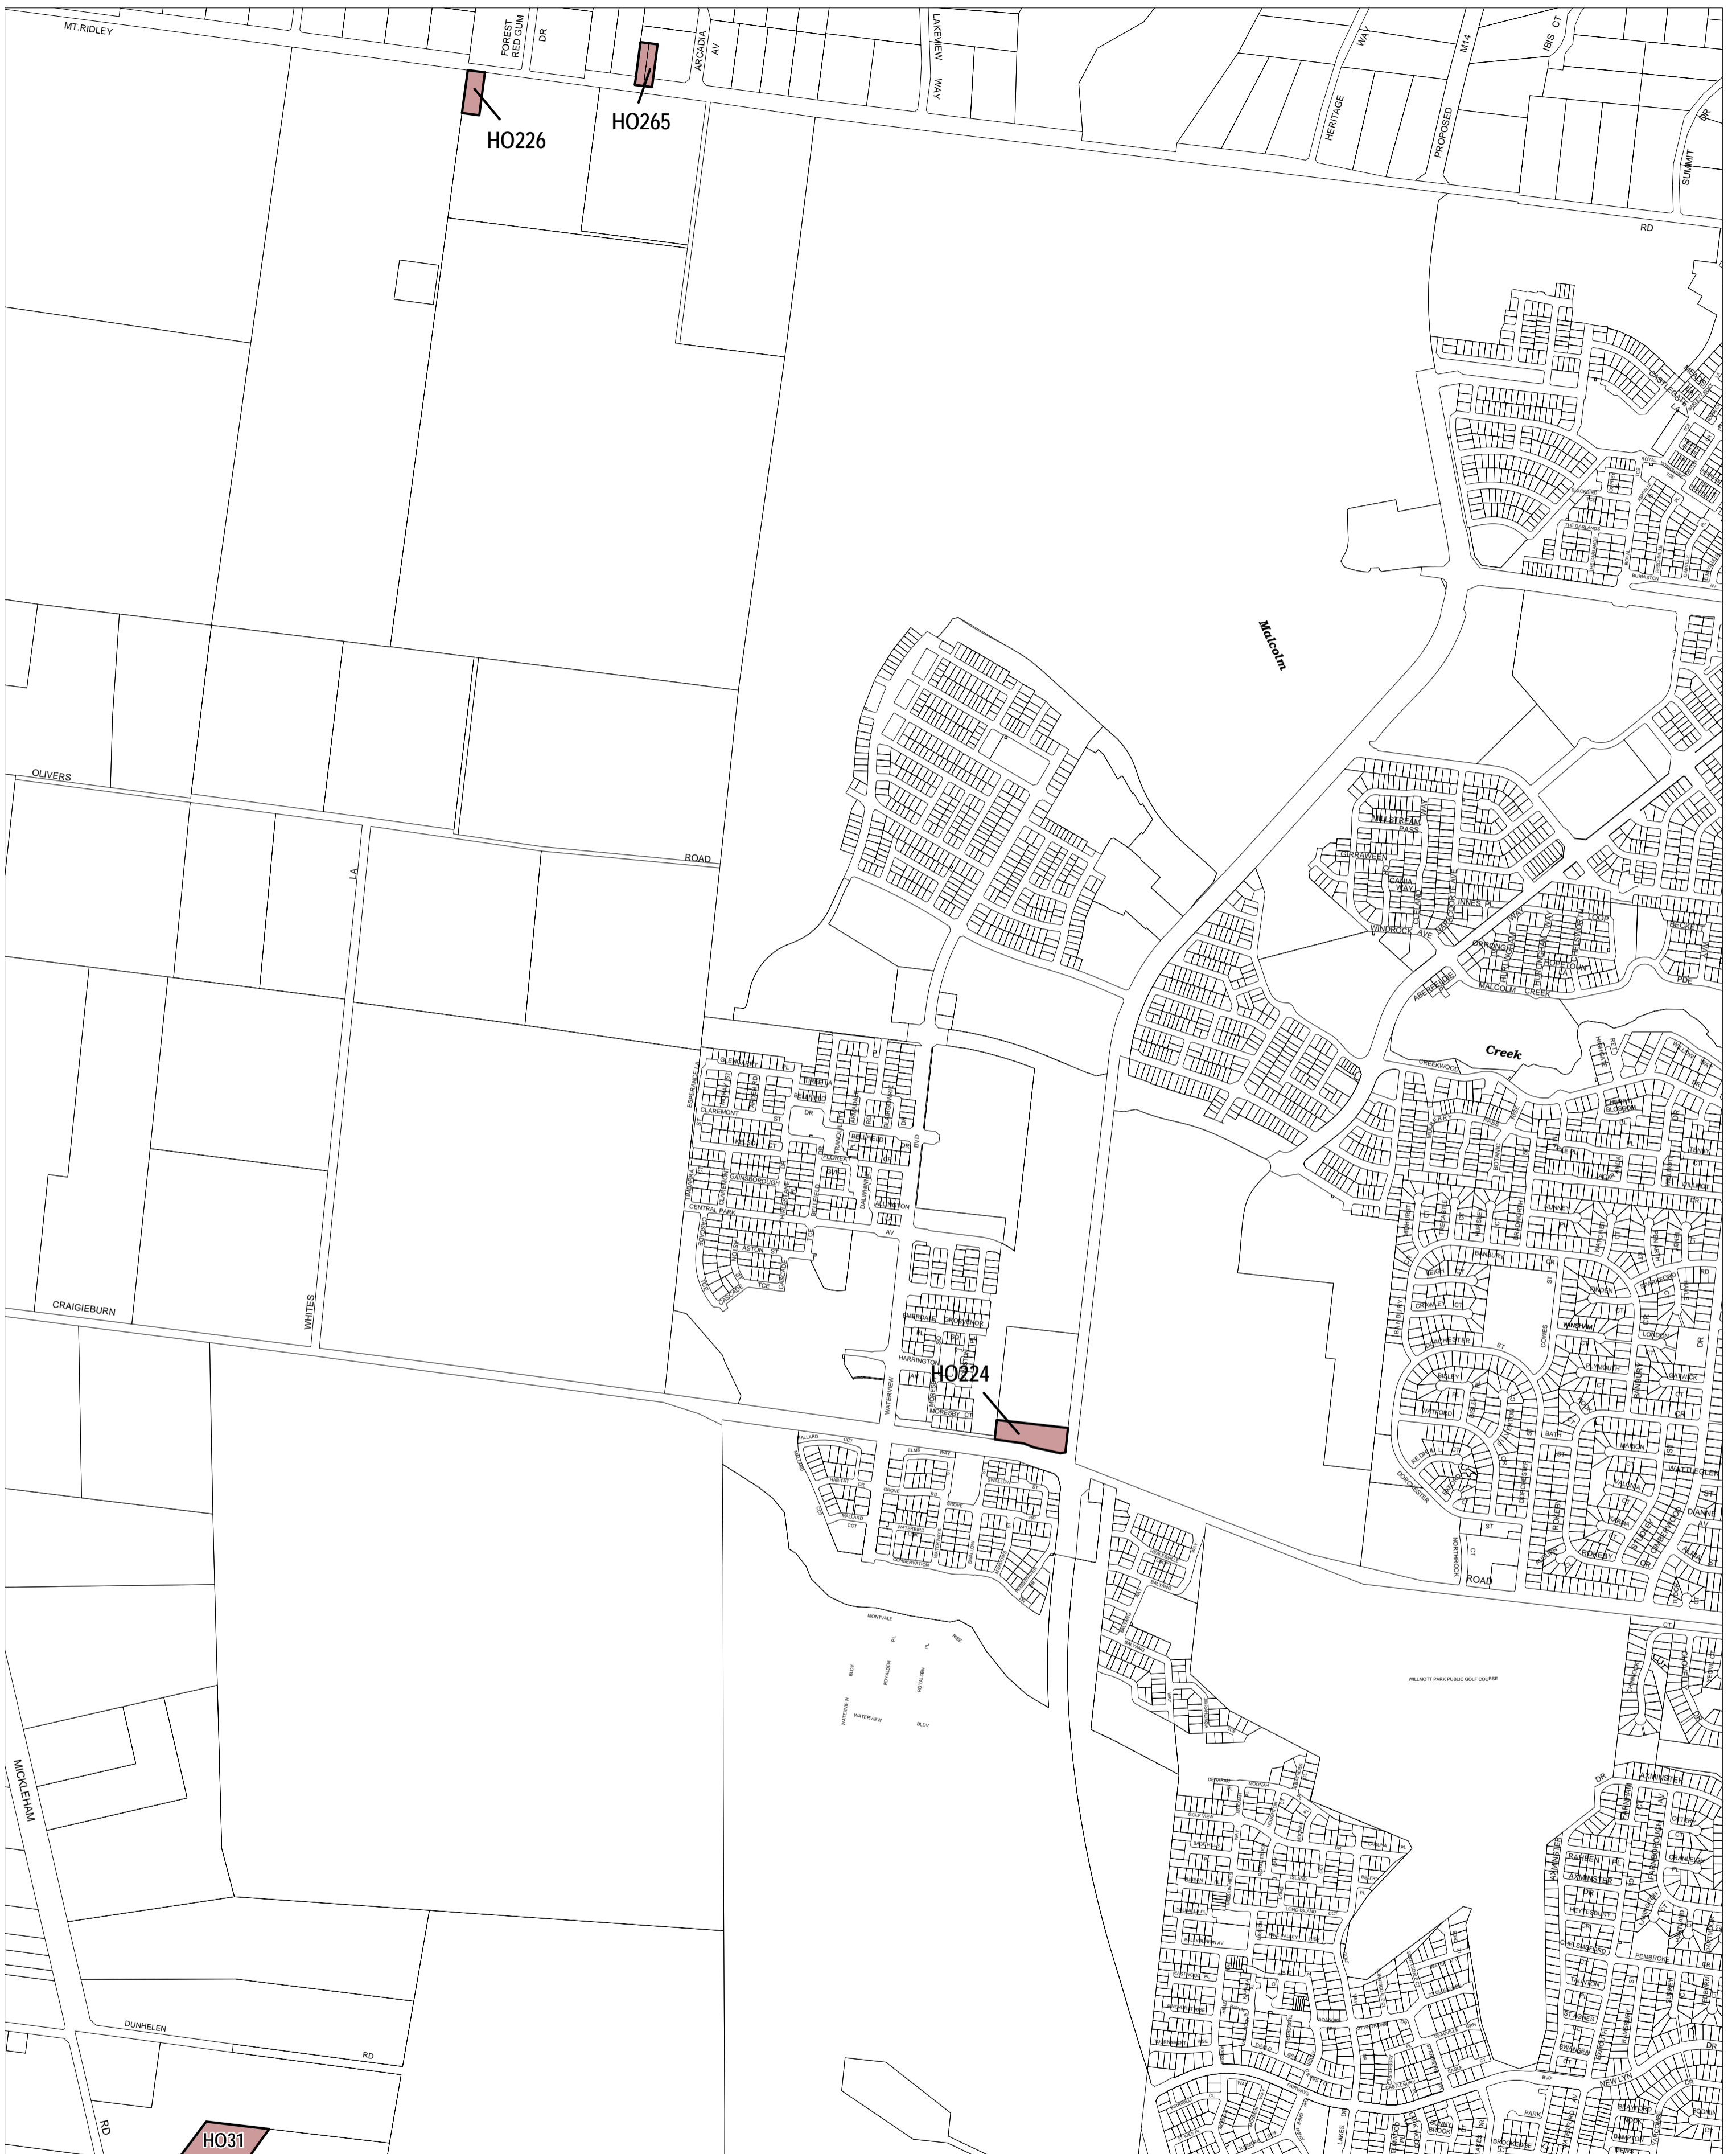

HUME PLANNING SCHEME - LOCAL PROVISION

Overlays

HO Heritage Overlay

AUSTRALIAN MAP GRID ZONE 55

Printed: 19/2/2010

AMENDMENT C109