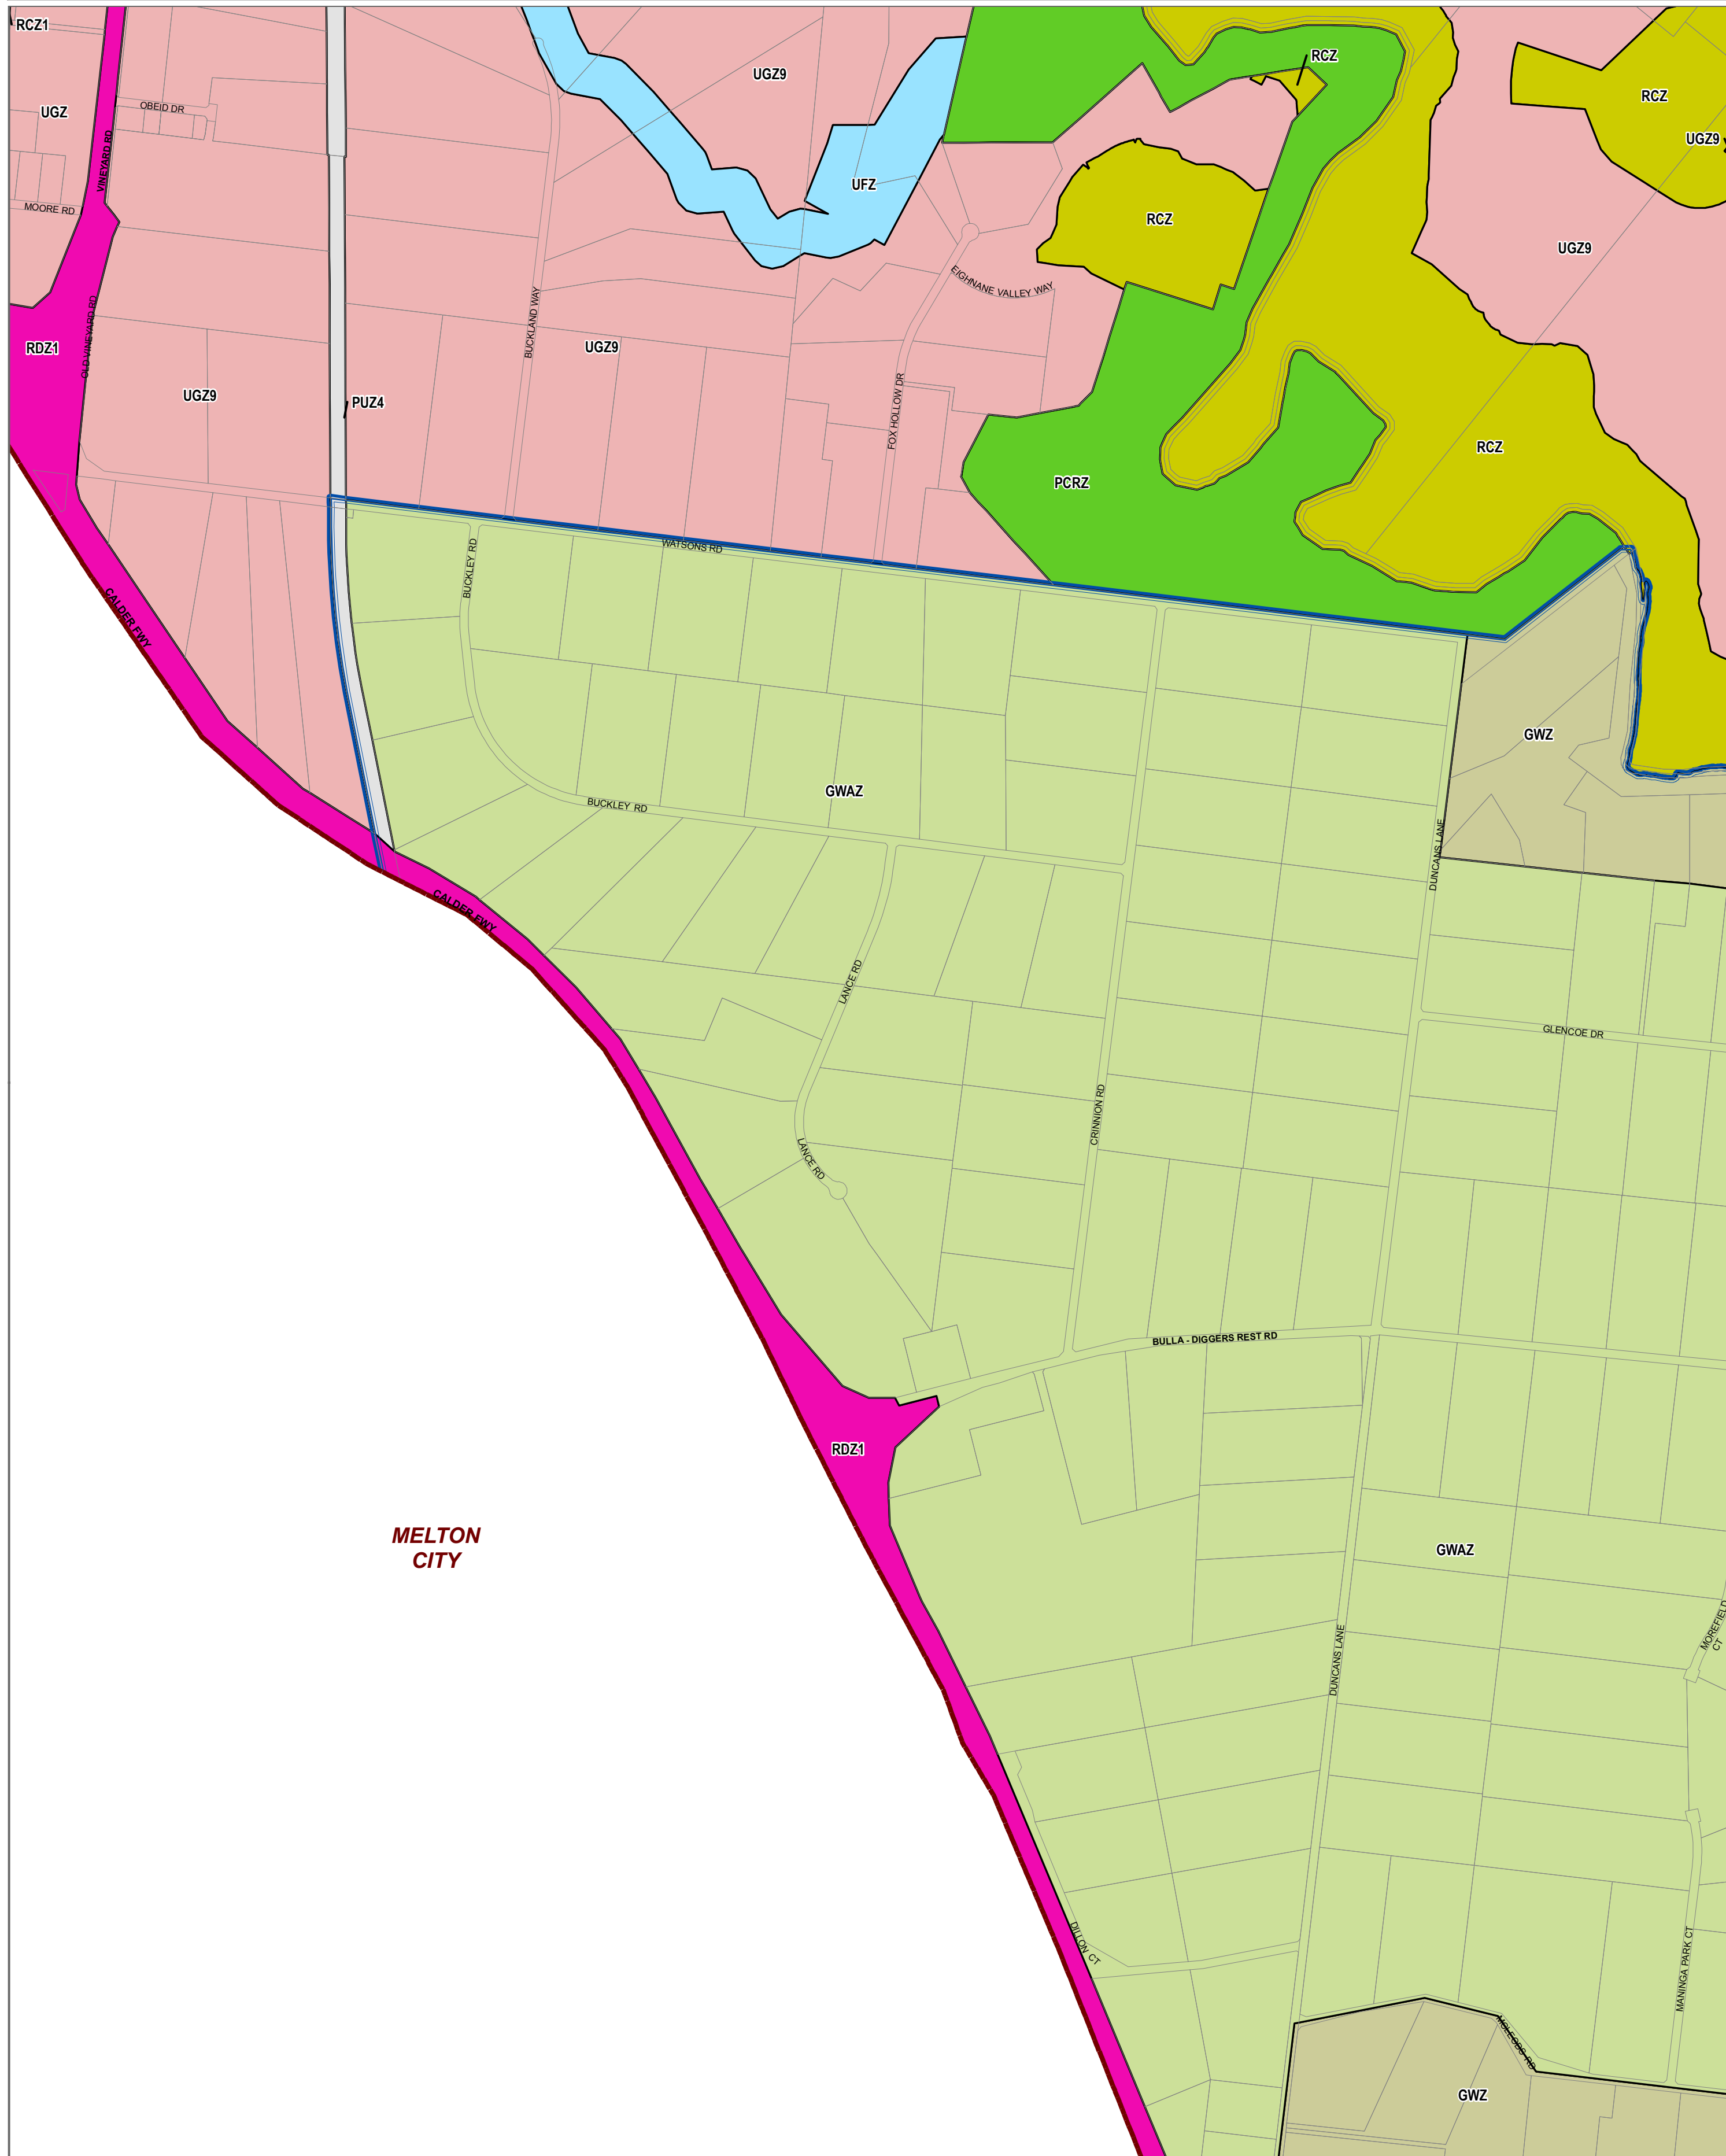

# HUME PLANNING SCHEME - LOCAL PROVISION

MELTON CITY

- LEGEND**
- GWAZ - Green Wedge A Zone
  - GWZ - Green Wedge Zone
  - PCRZ - Public Conservation and Resource Zone
  - PUZ4 - Public Use Zone - Transport
  - RCZ - Rural Conservation Zone
  - RDZ1 - Road Zone - Category 1
  - UFZ - Urban Floodway Zone
  - UGZ - Urban Growth Zone

© The State of Victoria Department of Environment, Land, Water and Planning 2018

Australian Map Grid Zone 55

Planning Group  
**AMENDMENT C207**  
 Printed: 14/01/2019

Environment,  
 Land, Water  
 and Planning

INDEX TO ADJOINING SCHEME MAPS