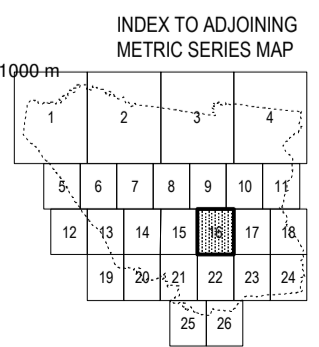

Printed: 26/3/2012

AMENDMENT C122