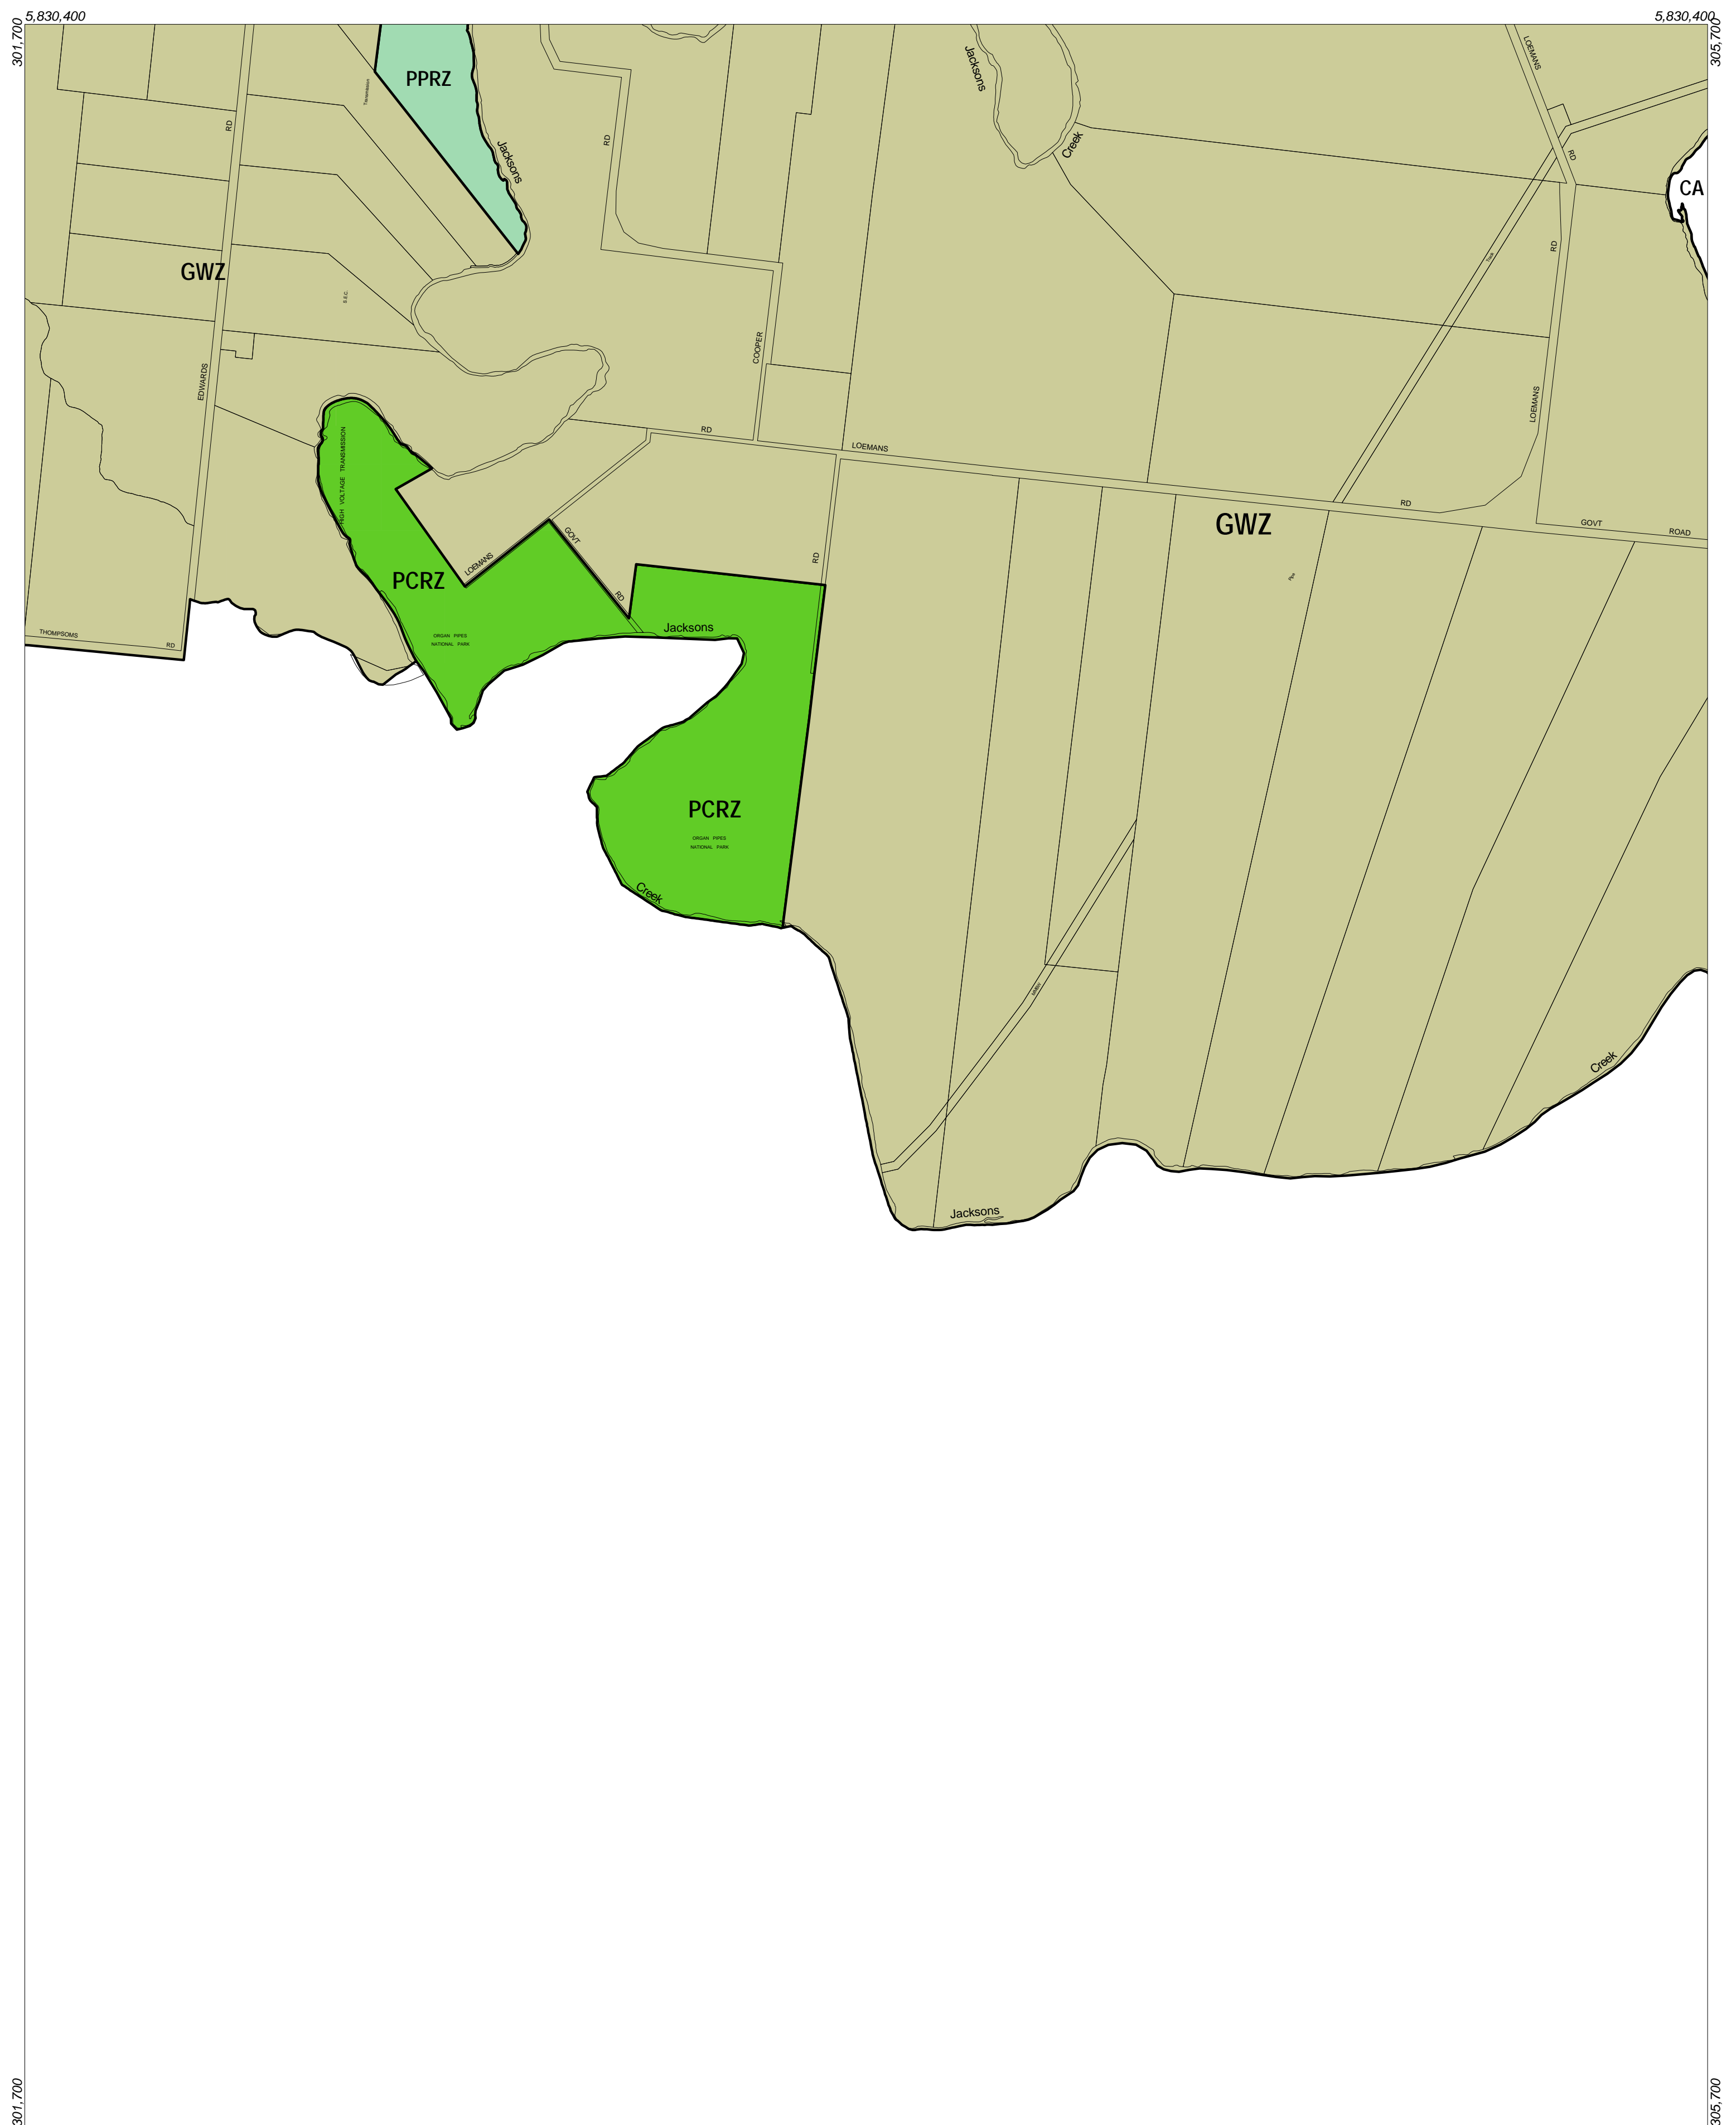

HUME PLANNING SCHEME - LOCAL PROVISION

1. **Public Land**
2. PCRZ Public Conservation And Resource Zone
   - PPRZ Public Park And Recreation Zone
3. **Rural**
4. GWZ Green Wedge Zone
5. **Commonwealth Land**
6. CA Commonwealth Land Not Controlled By Planning Scheme

ALL LAND ON THIS MAP IS OUTSIDE THE URBAN GROWTH BOUNDARY

Amendment VC23
Printed: 30/4/2004