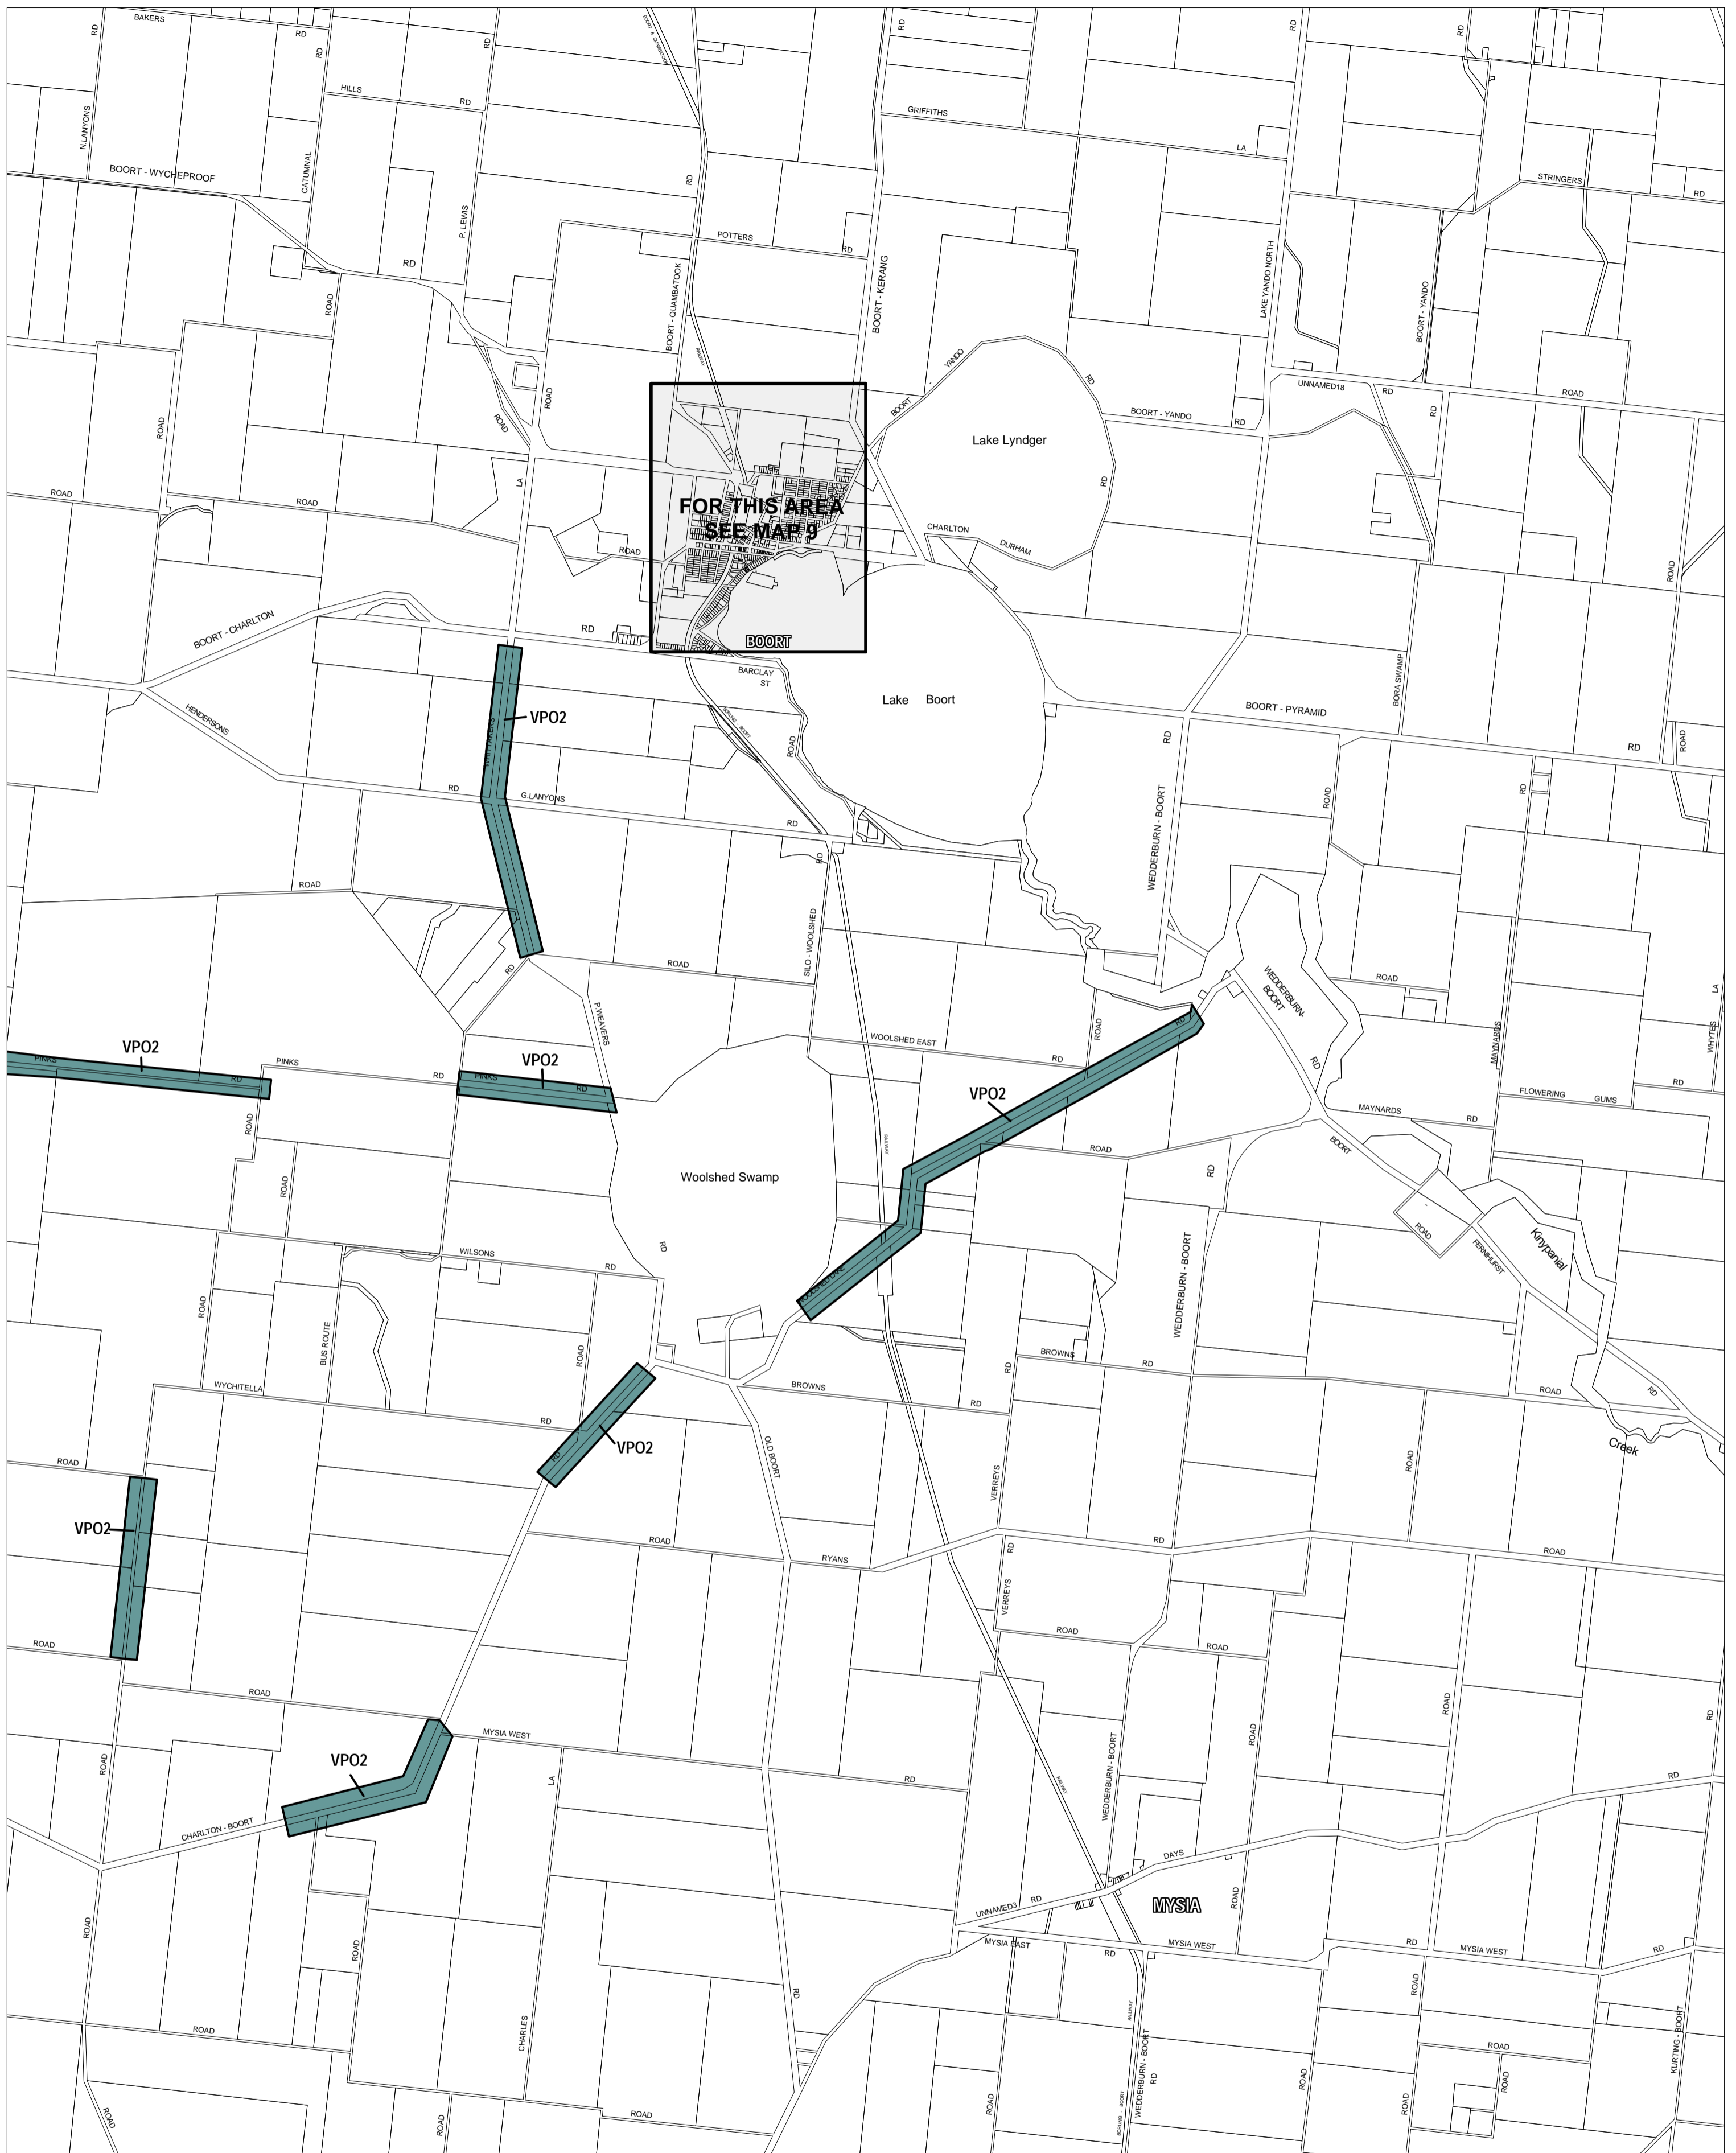

LODDON PLANNING SCHEME - LOCAL PROVISION

Overlays

VPO2 Vegetation Protection Overlay - Schedule 2

AUSTRALIAN MAP GRID ZONE 55

INDEX TO ADJOINING METRIC SERIES MAP

Printed: 2/10/2007