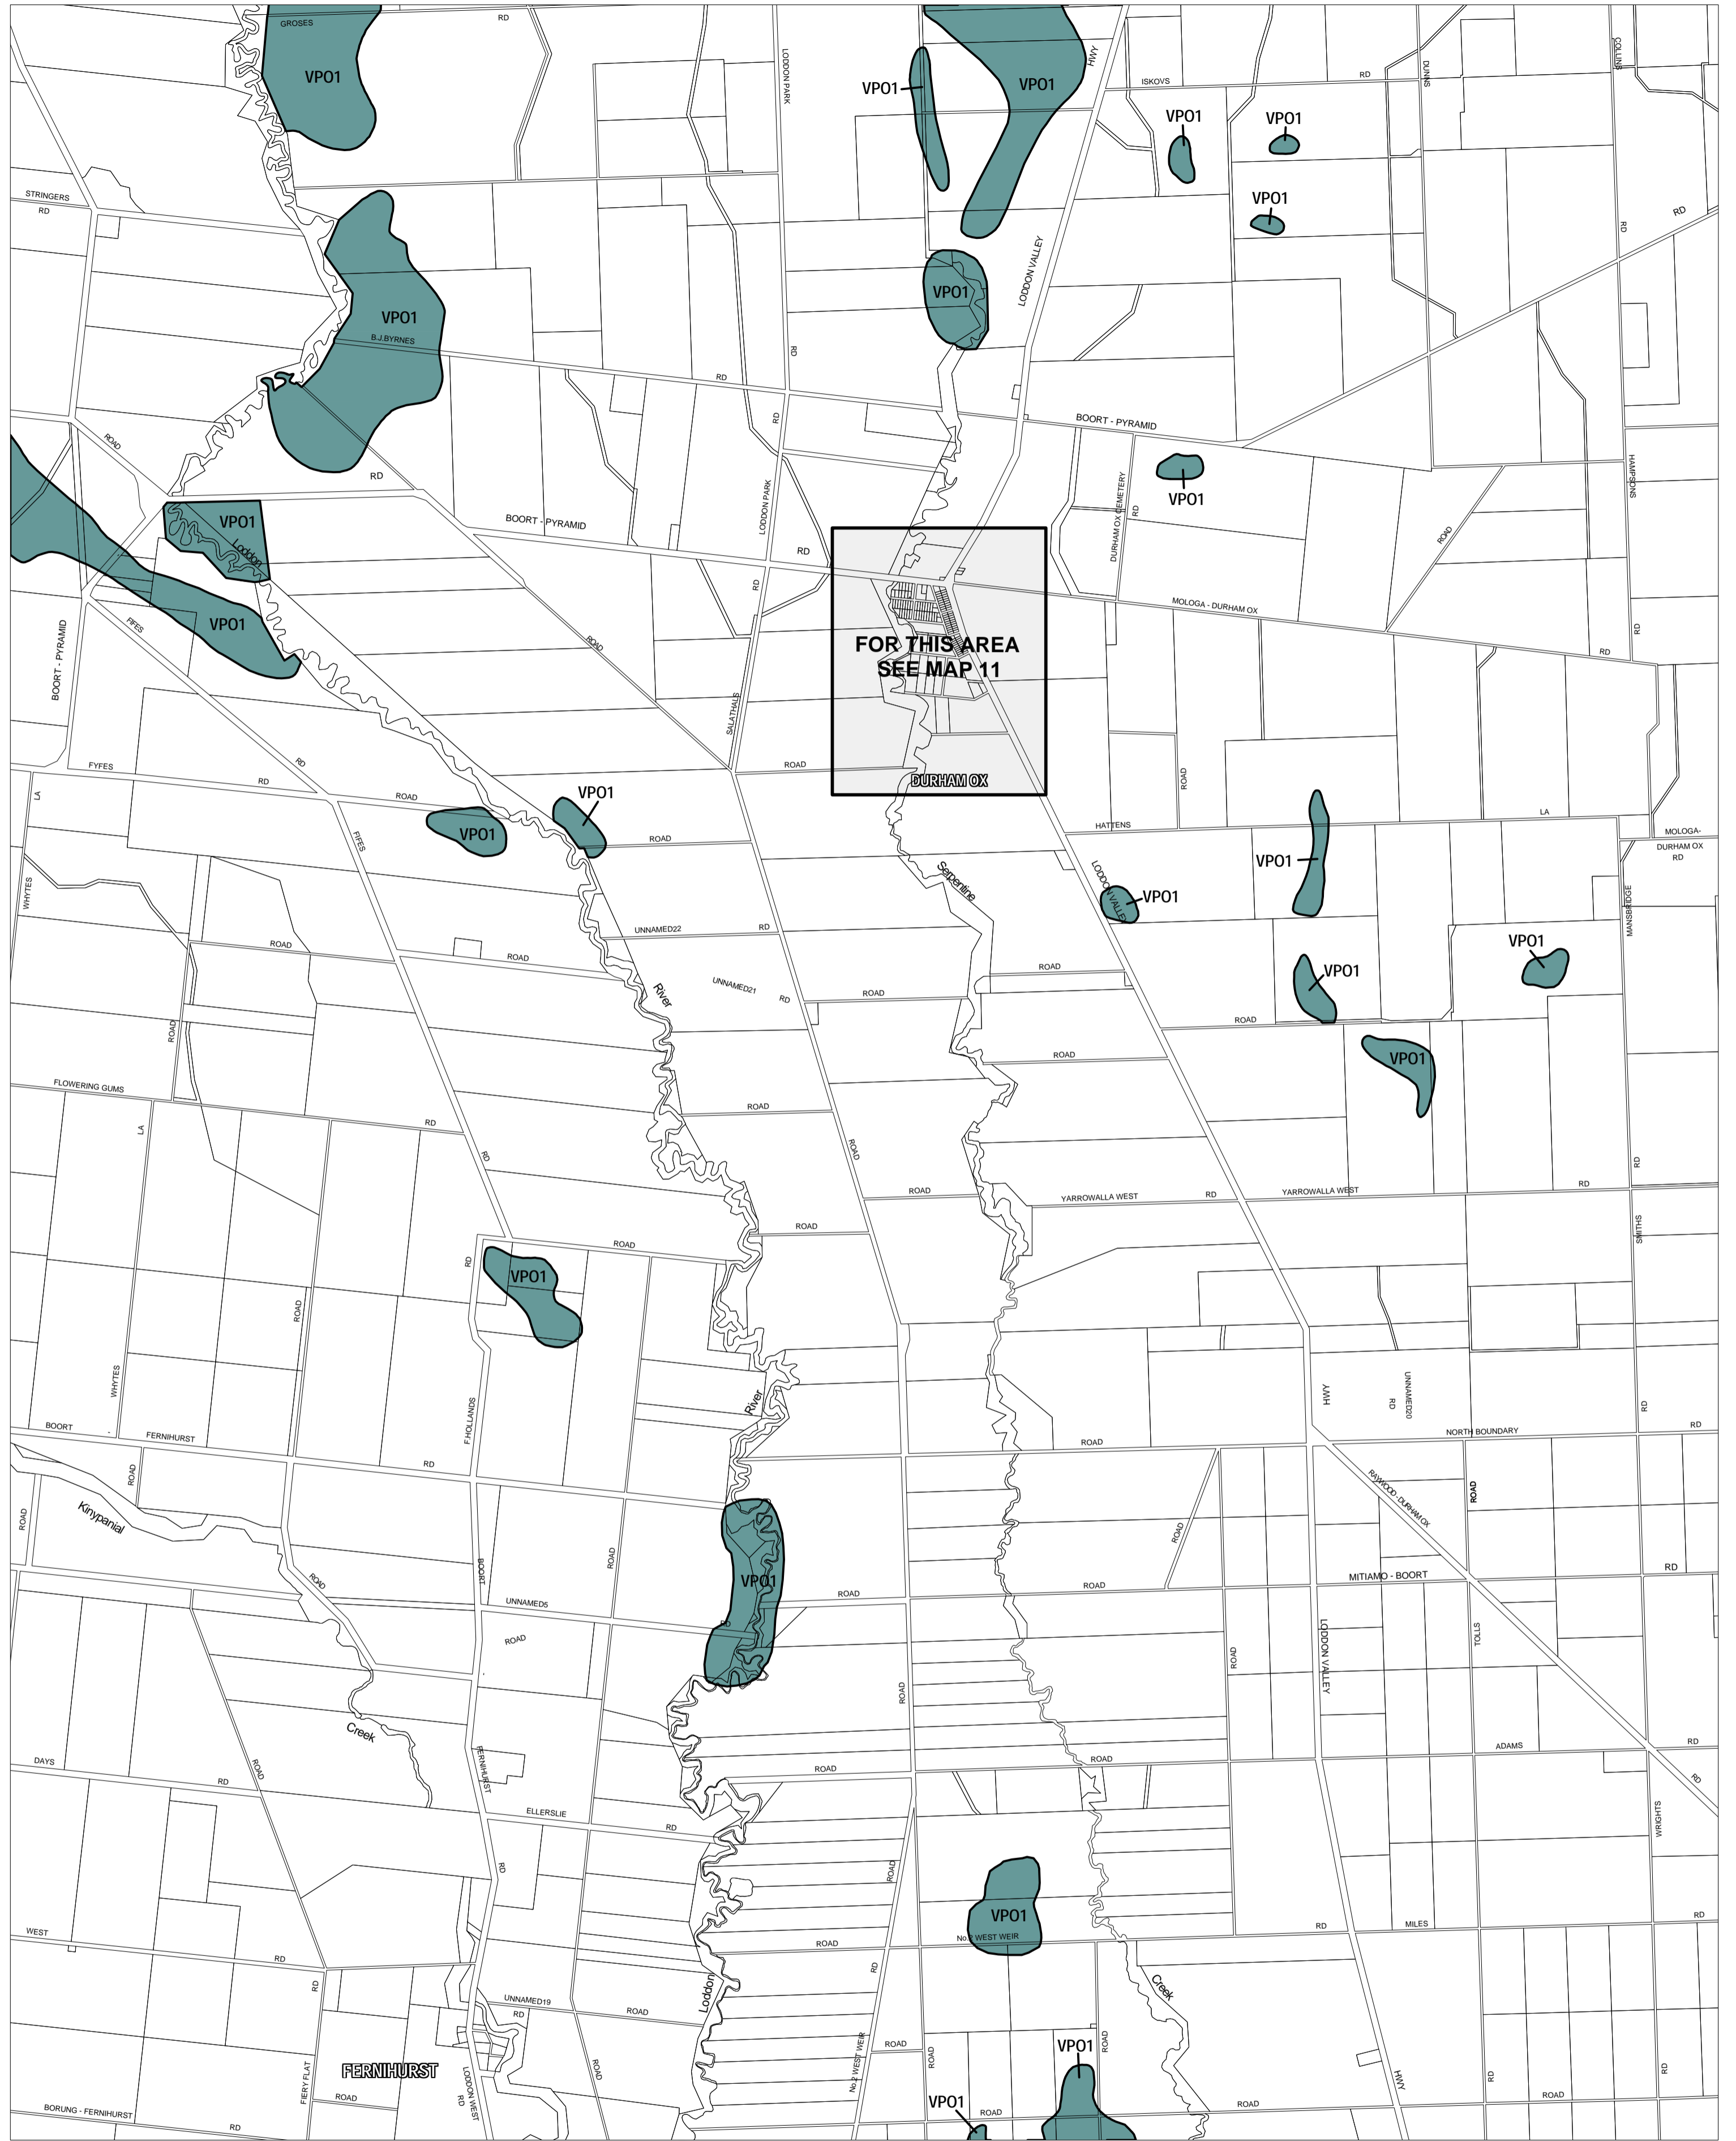

LODDON PLANNING SCHEME - LOCAL PROVISION

Overlays

VPO1 Vegetation Protection Overlay - Schedule 1

Printed: 2/10/2007

AMENDMENT C11