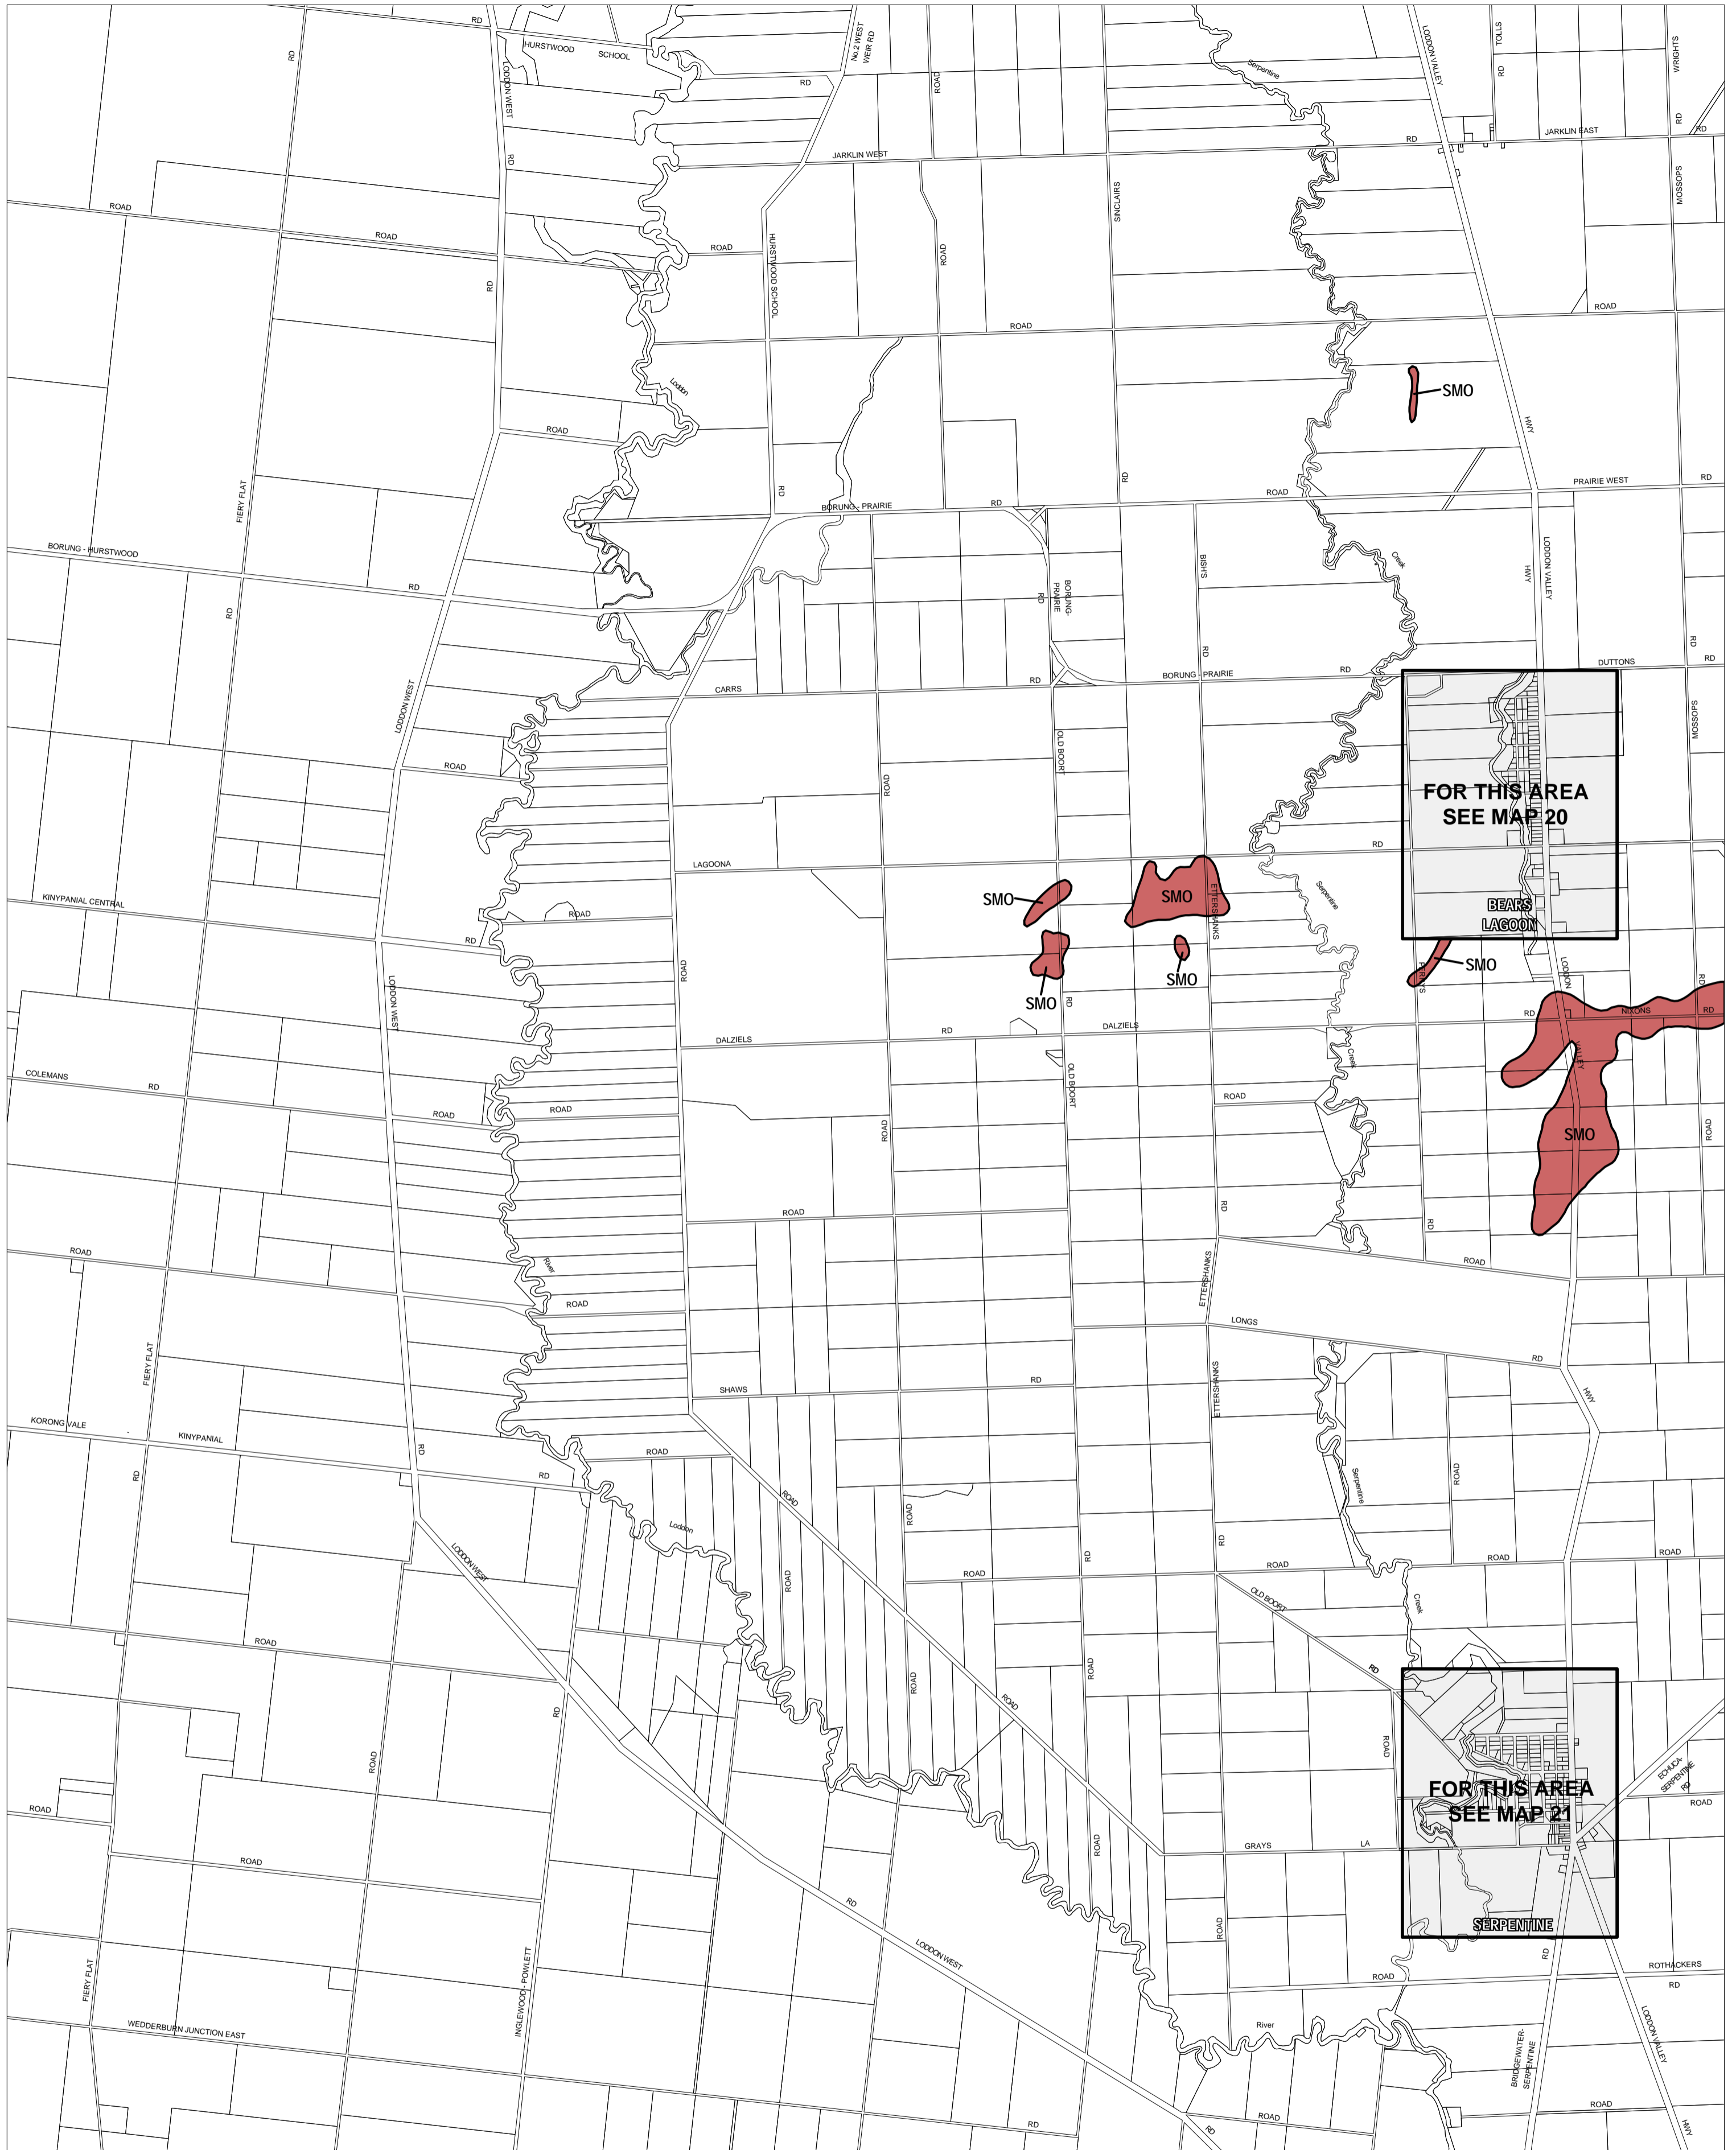

LODDON PLANNING SCHEME - LOCAL PROVISION

Overlays
Salinity Management Overlay

AUSTRALIAN MAP GRID ZONE 55

INDEX TO ADJOINING METRIC SERIES MAP

Printed: 2/10/2007