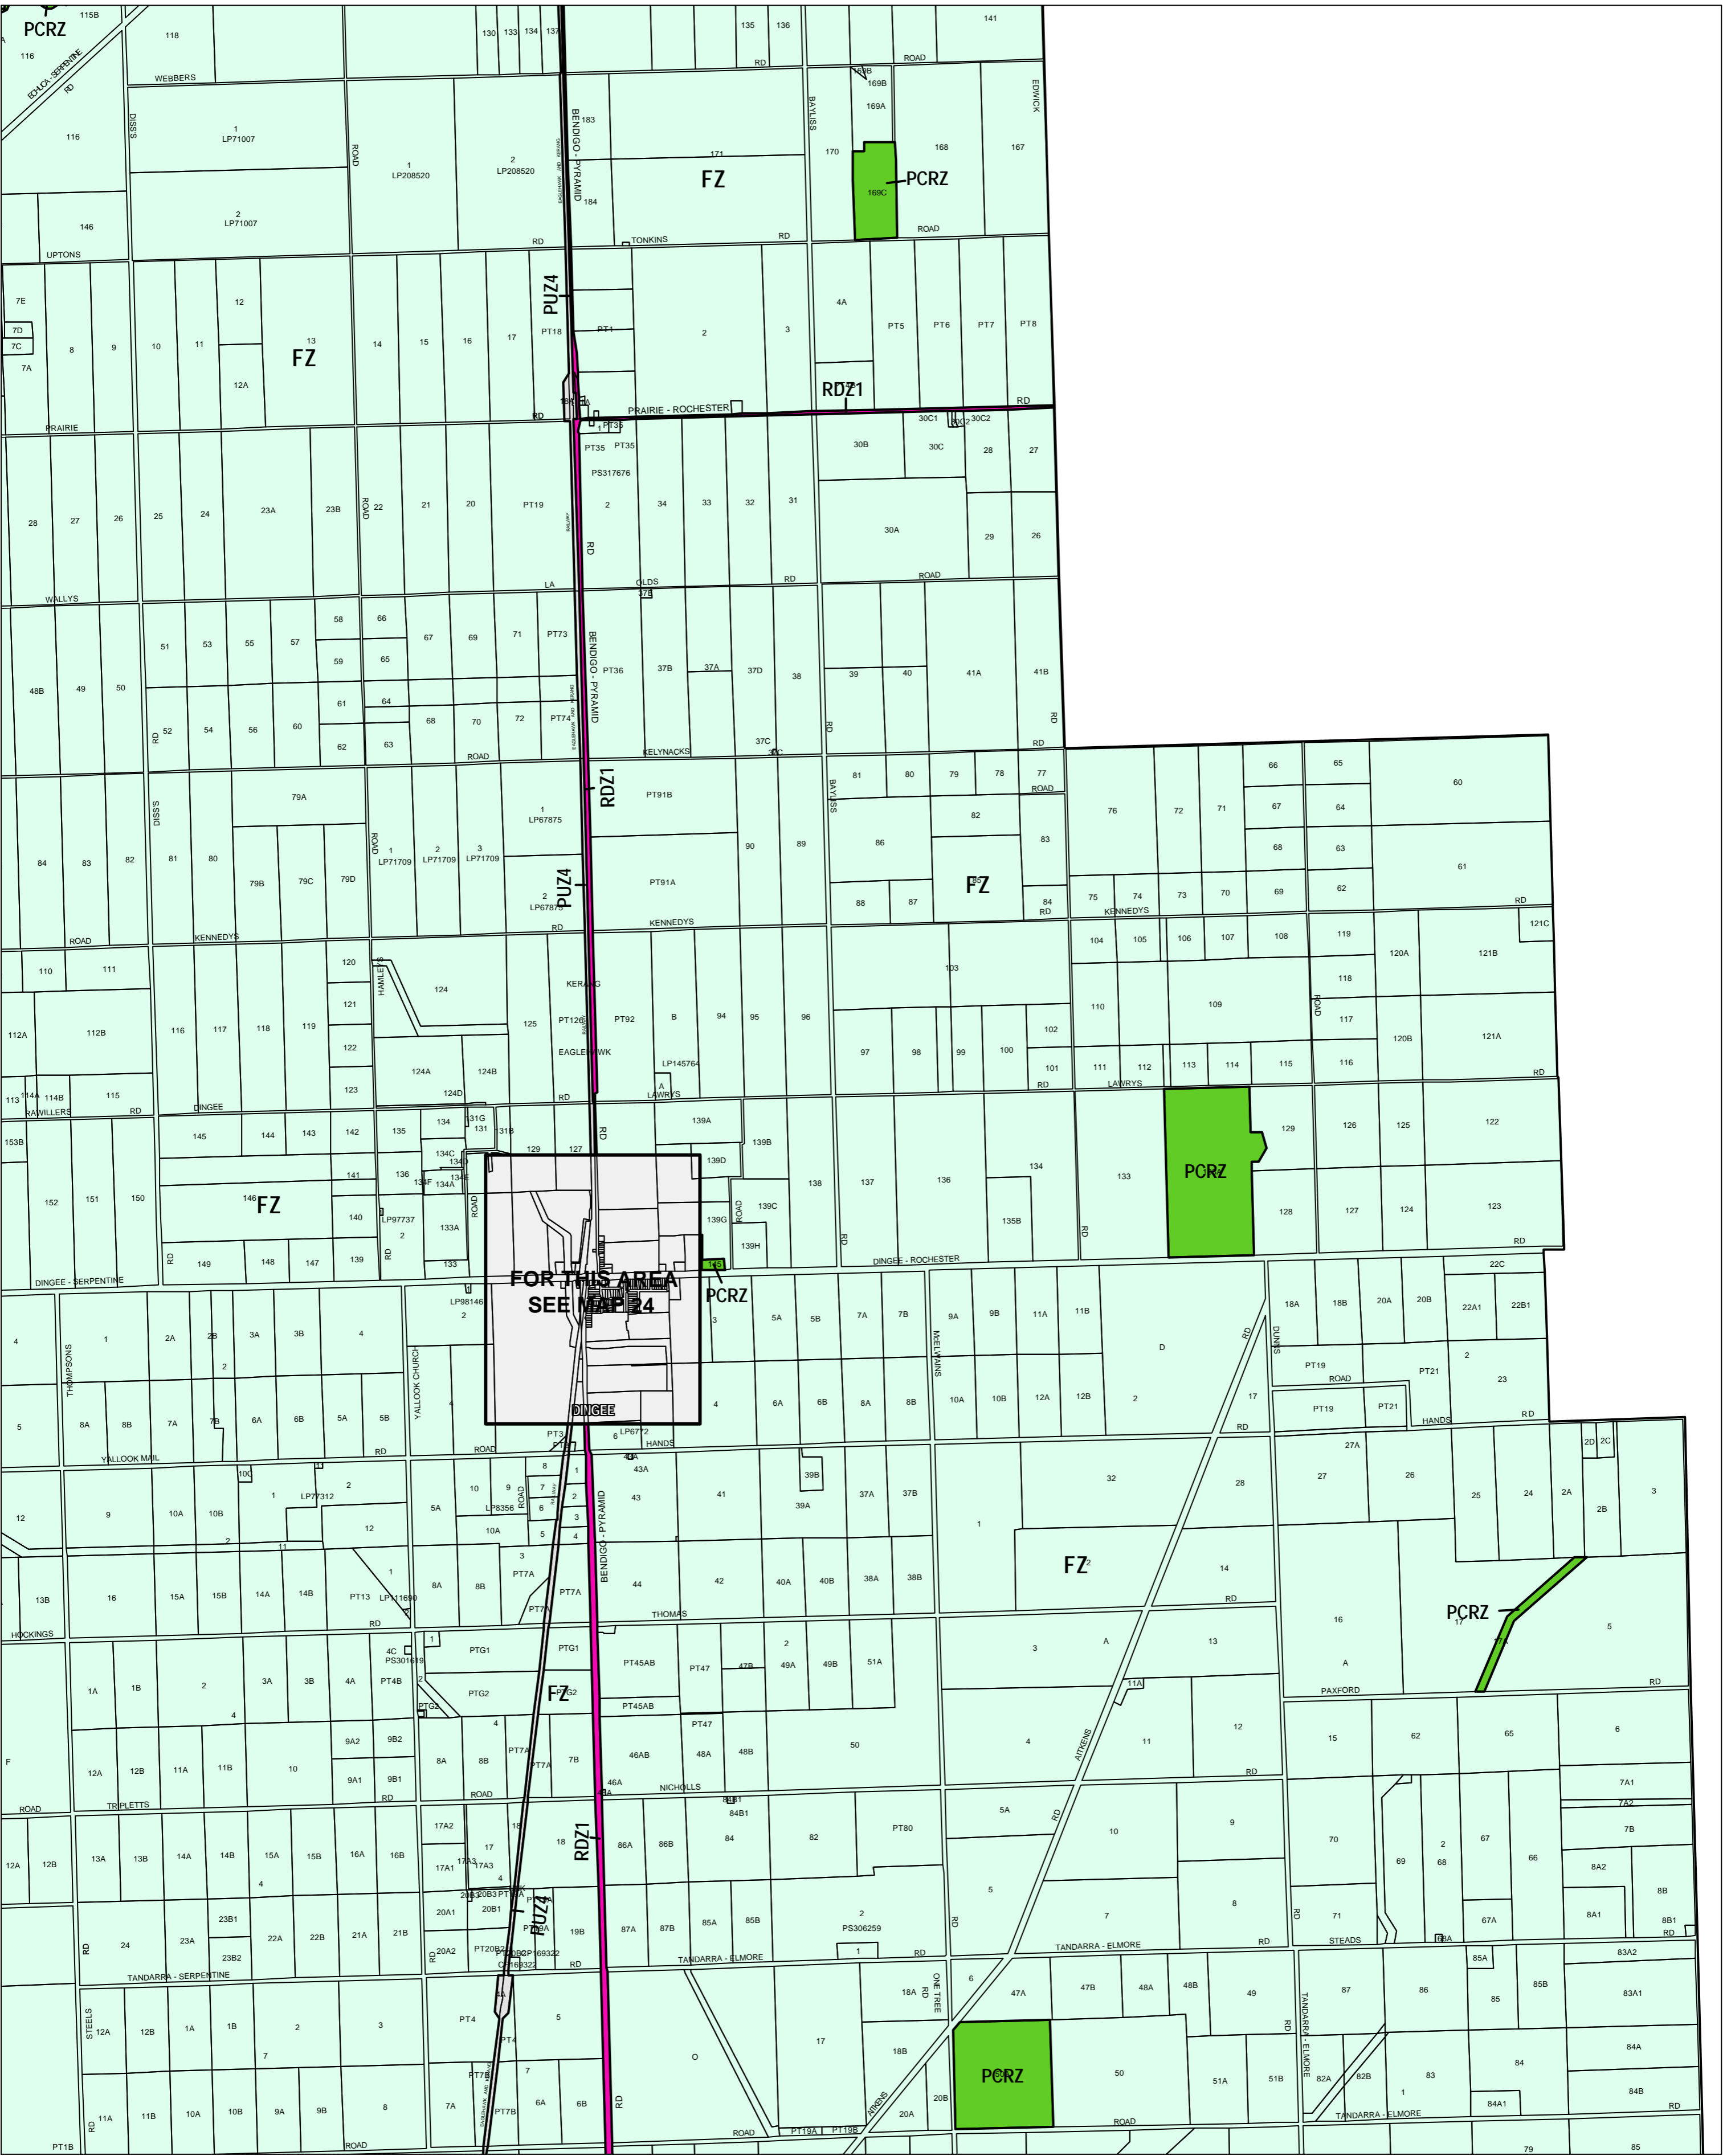

LODDON PLANNING SCHEME - LOCAL PROVISION

Public Land

- Public Conservation And Resource Zone
- Public Use Zone - Transport
- Public Use Zone - Category 1
- Farming Zone

Printed: 4/7/2007

AMENDMENT C20

ZONES

MAP No 23