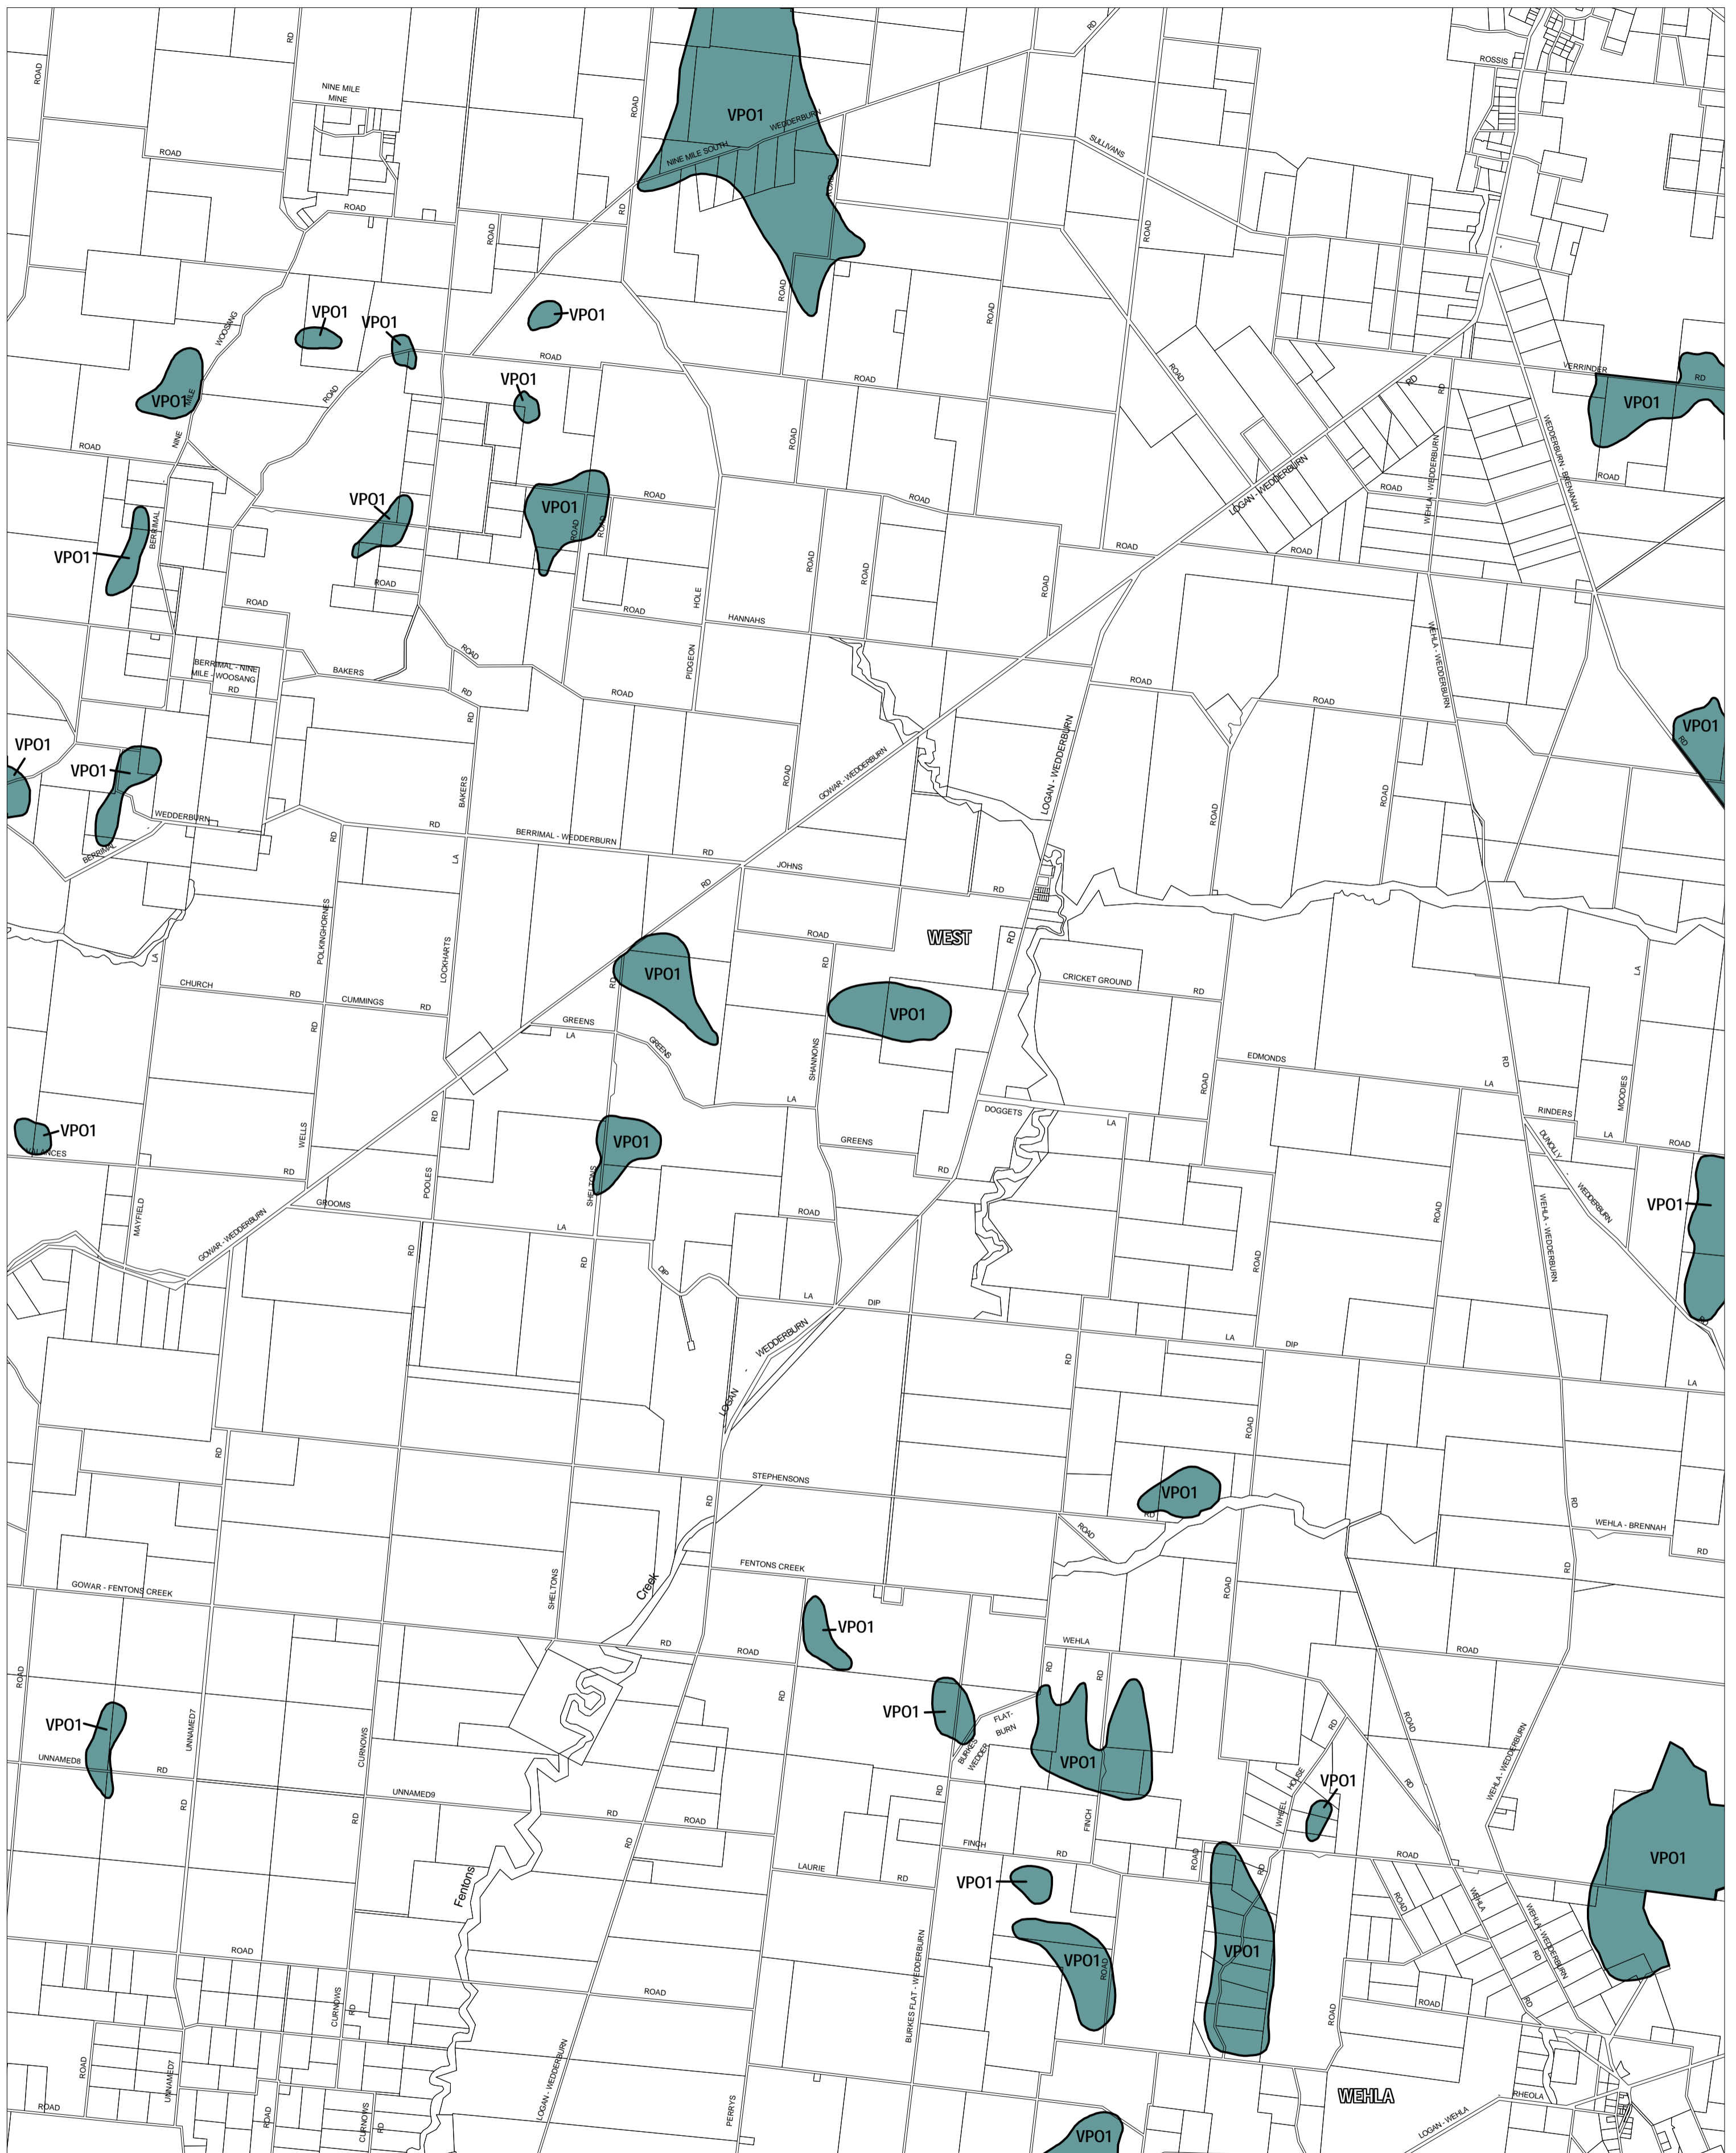

LODDON PLANNING SCHEME - LOCAL PROVISION

Overlays

VPO1 Vegetation Protection Overlay - Schedule 1

AUSTRALIAN MAP GRID ZONE 55

Printed: 2/10/2007

INDEX TO ADJOINING METRIC SERIES MAP