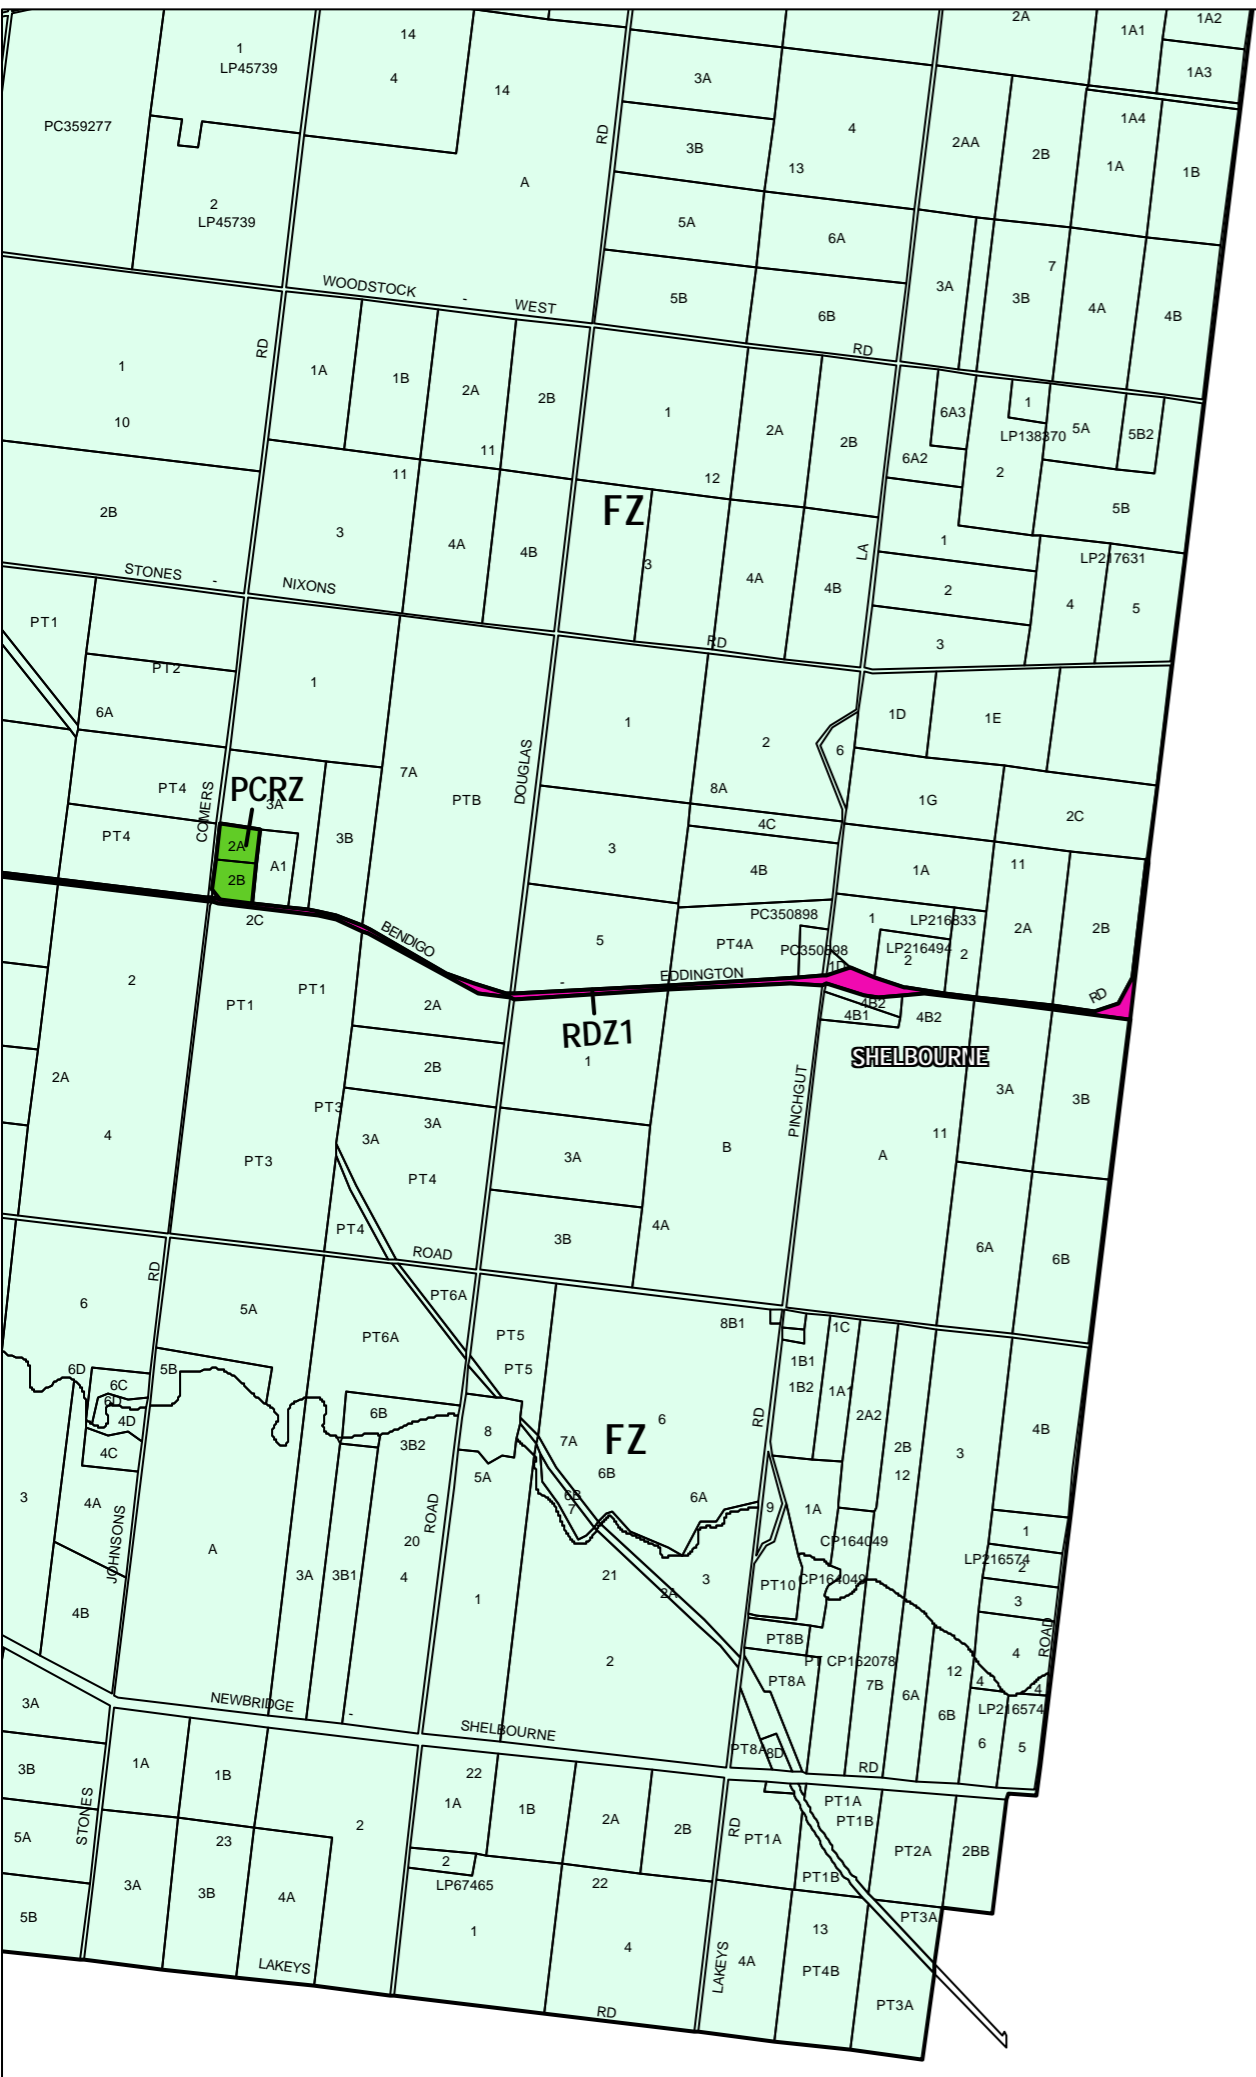

LODDON PLANNING SCHEME - LOCAL PROVISION

Public Land	Public Conservation And Resource Zone
Rural	Farming Zone
Road Zone - Category 1	

AUSTRALIAN MAP GRID ZONE 55

Printed: 4/7/2007

AMENDMENT C20