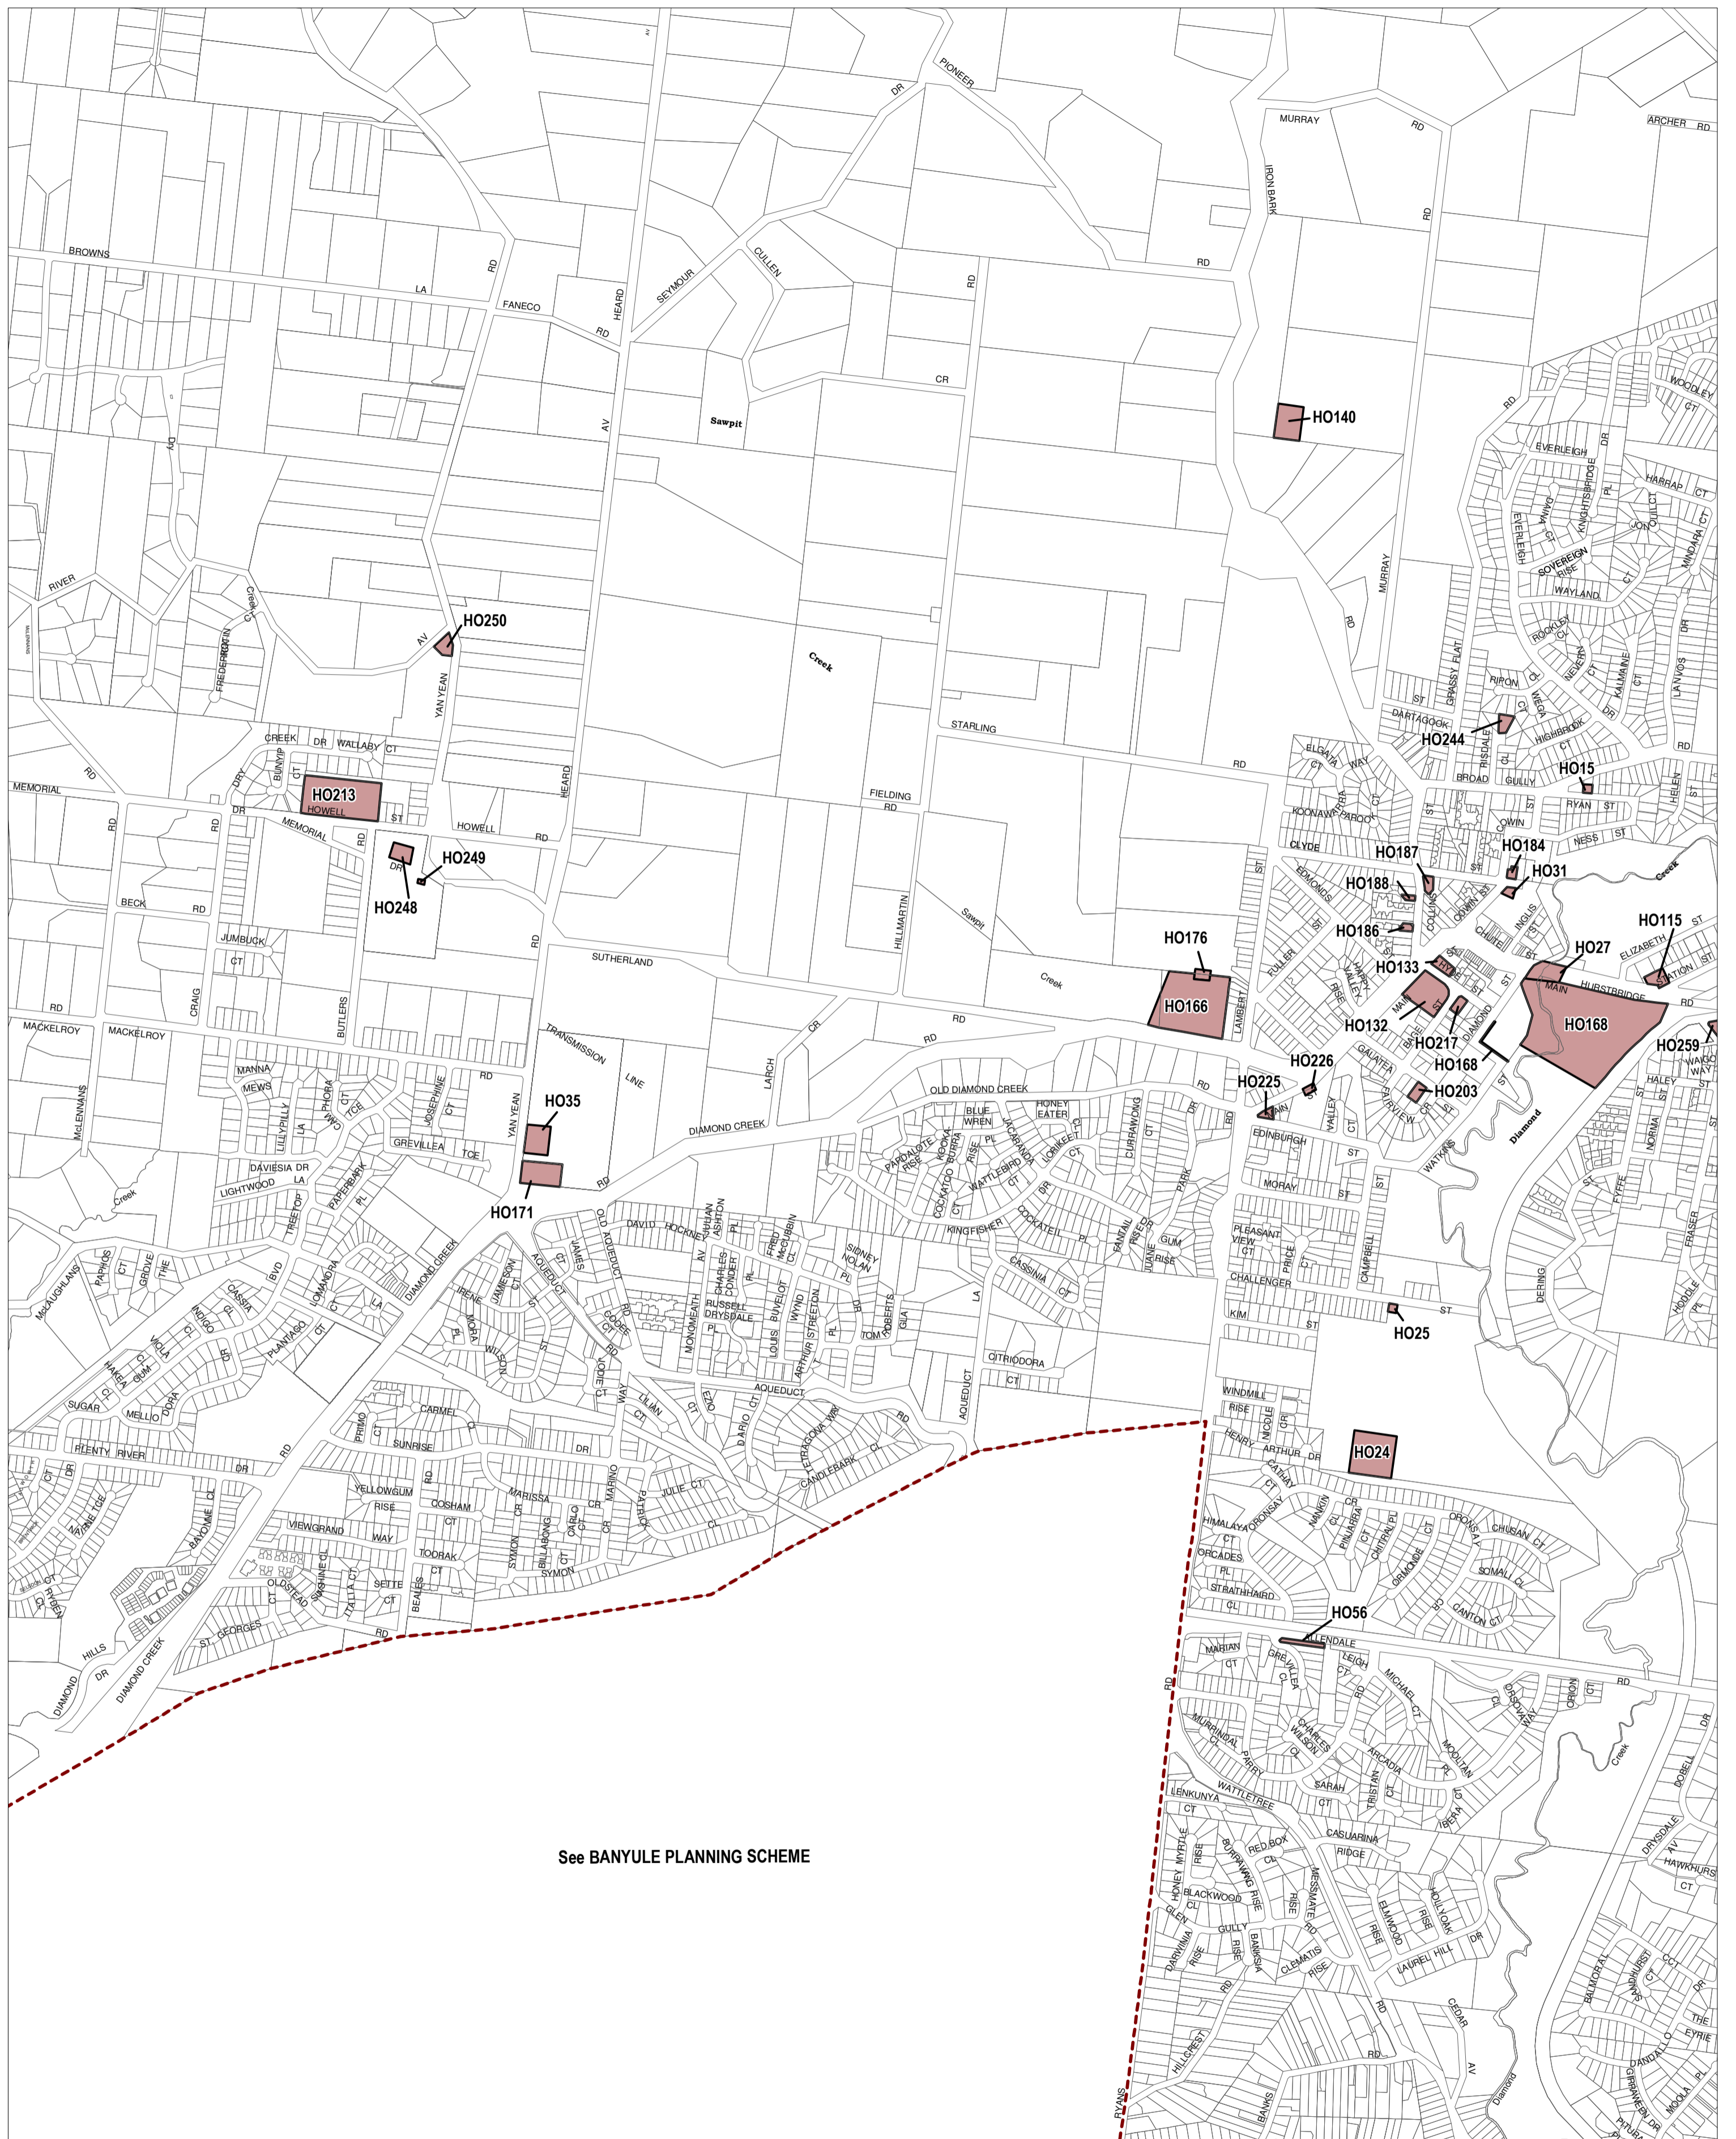

NILLUMBIK PLANNING SCHEME - LOCAL PROVISION

See BANYULE PLANNING SCHEME

Overlays
HO Heritage Overlay

AUSTRALIAN MAP GRID ZONE 55

INDEX TO ADJOINING METRIC SERIES MAP

Printed: 8/2/2013

AMENDMENT C78PT1