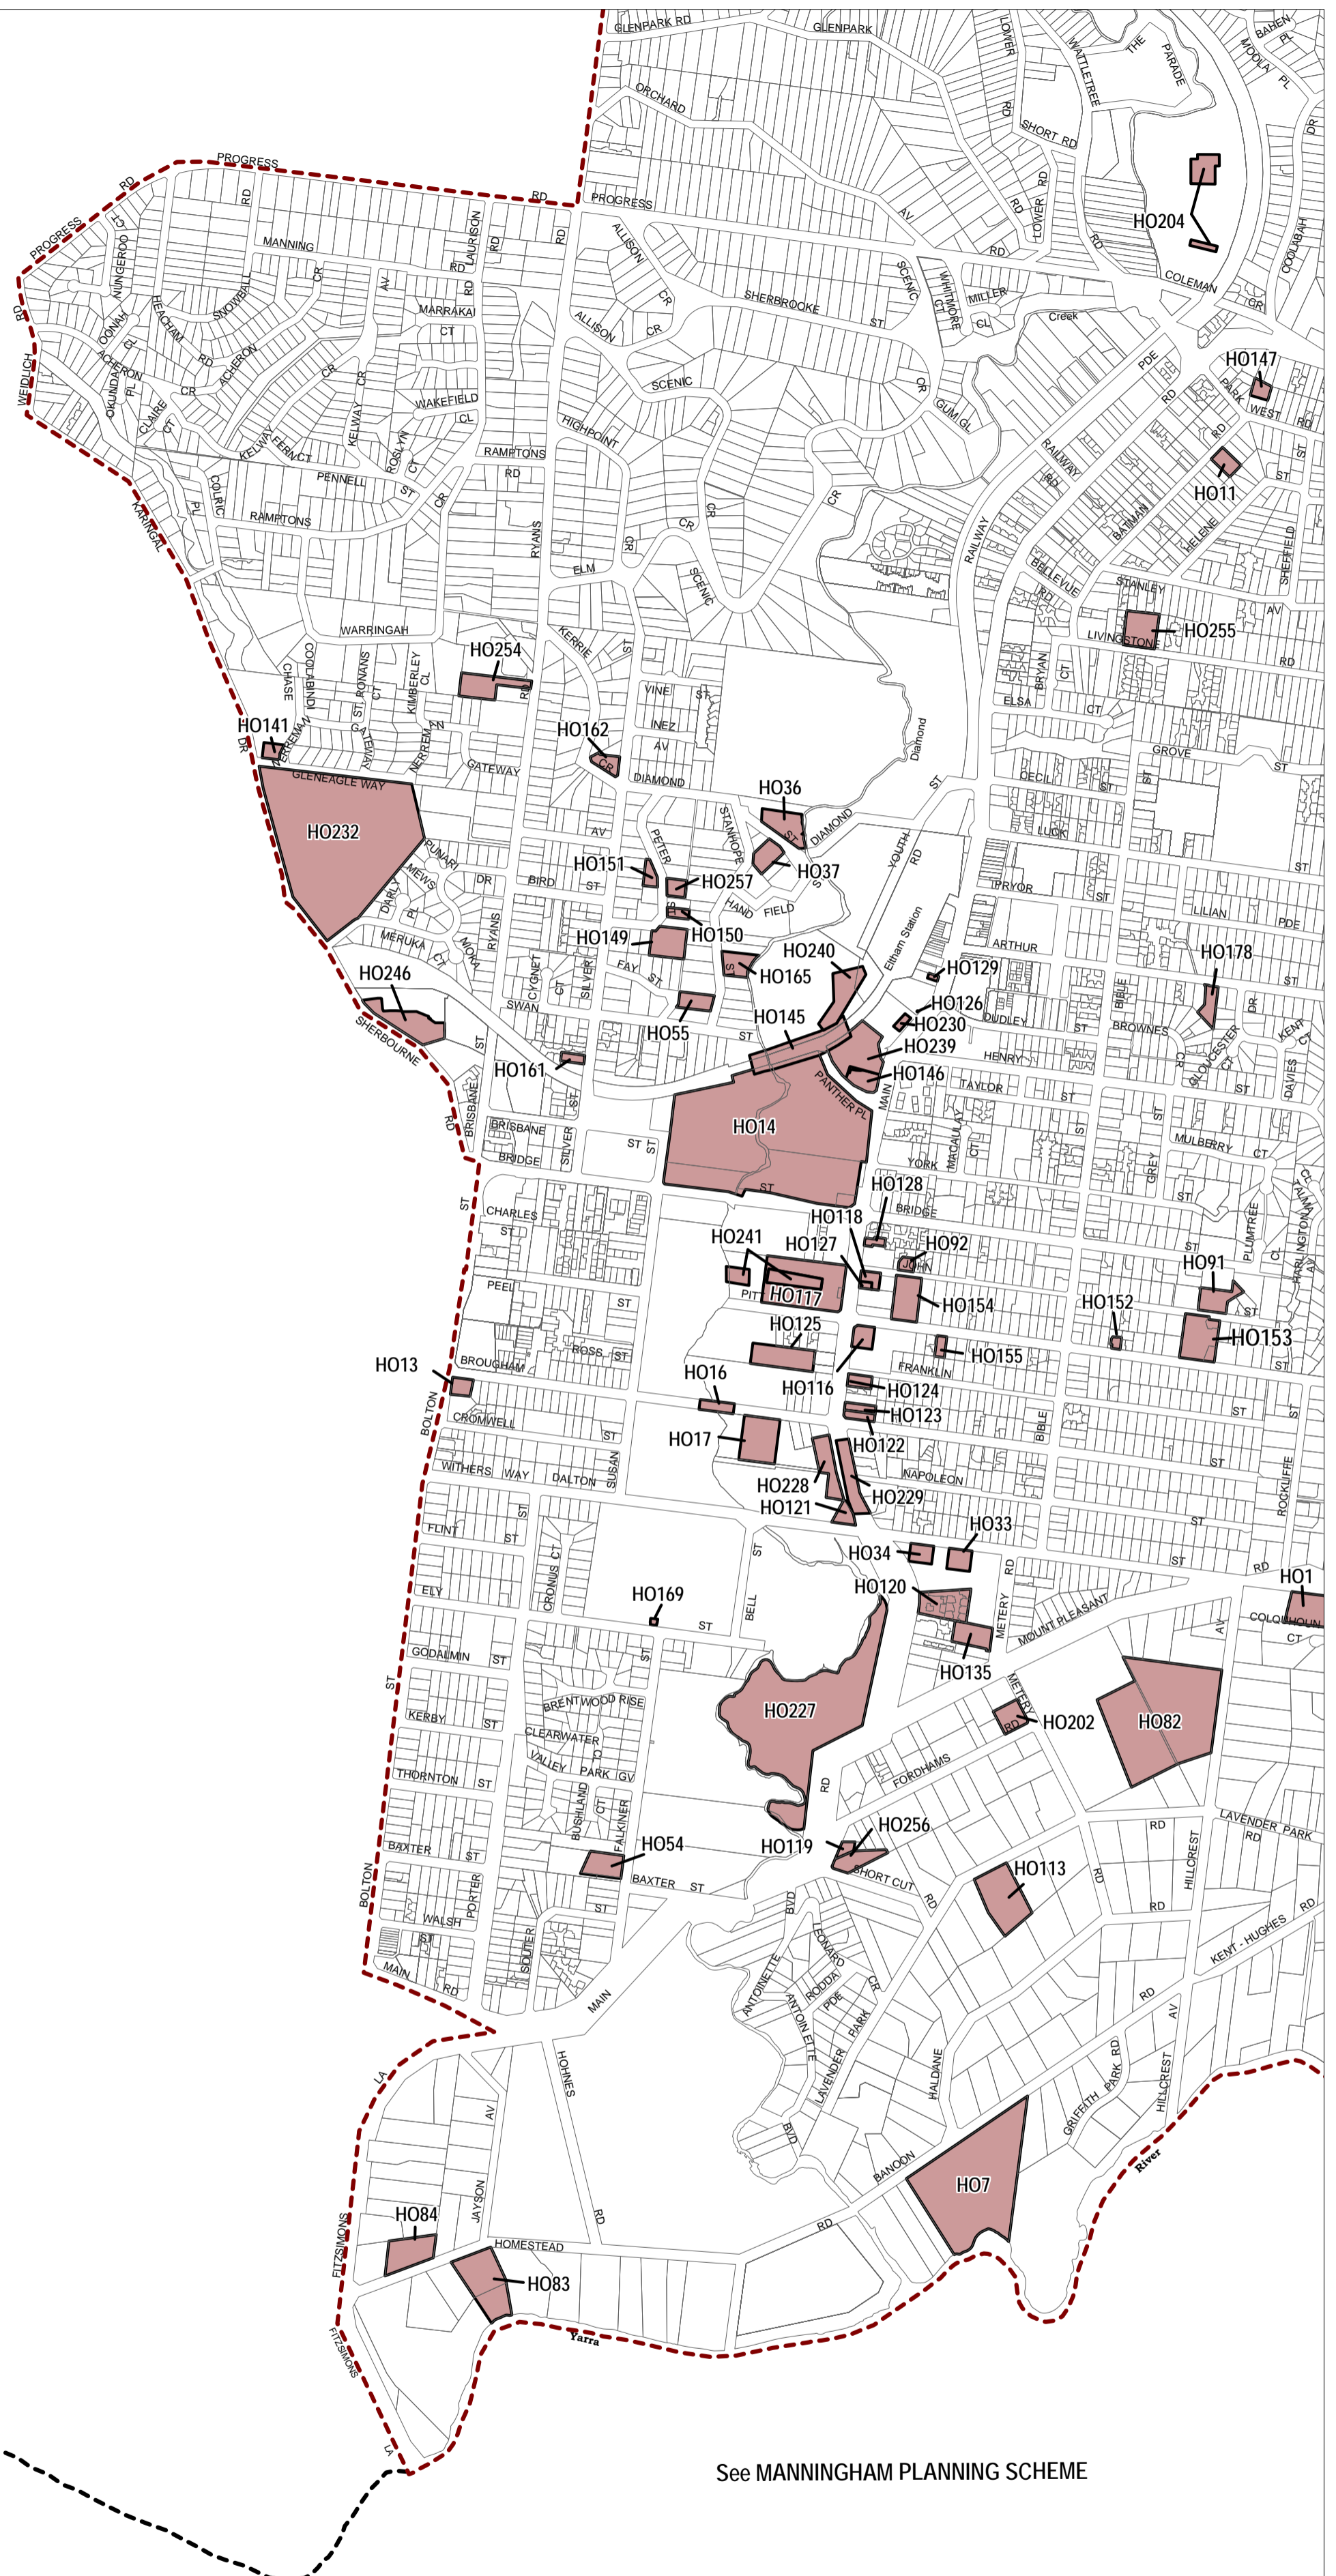

NILLUMBIK PLANNING SCHEME - LOCAL PROVISION

See BANYULE PLANNING SCHEME

See MANNINGHAM PLANNING SCHEME

Overlays
HO Heritage Overlay

INDEX TO ADJOINING METRIC SERIES MAP

Printed: 22/11/2013

AMENDMENT C84