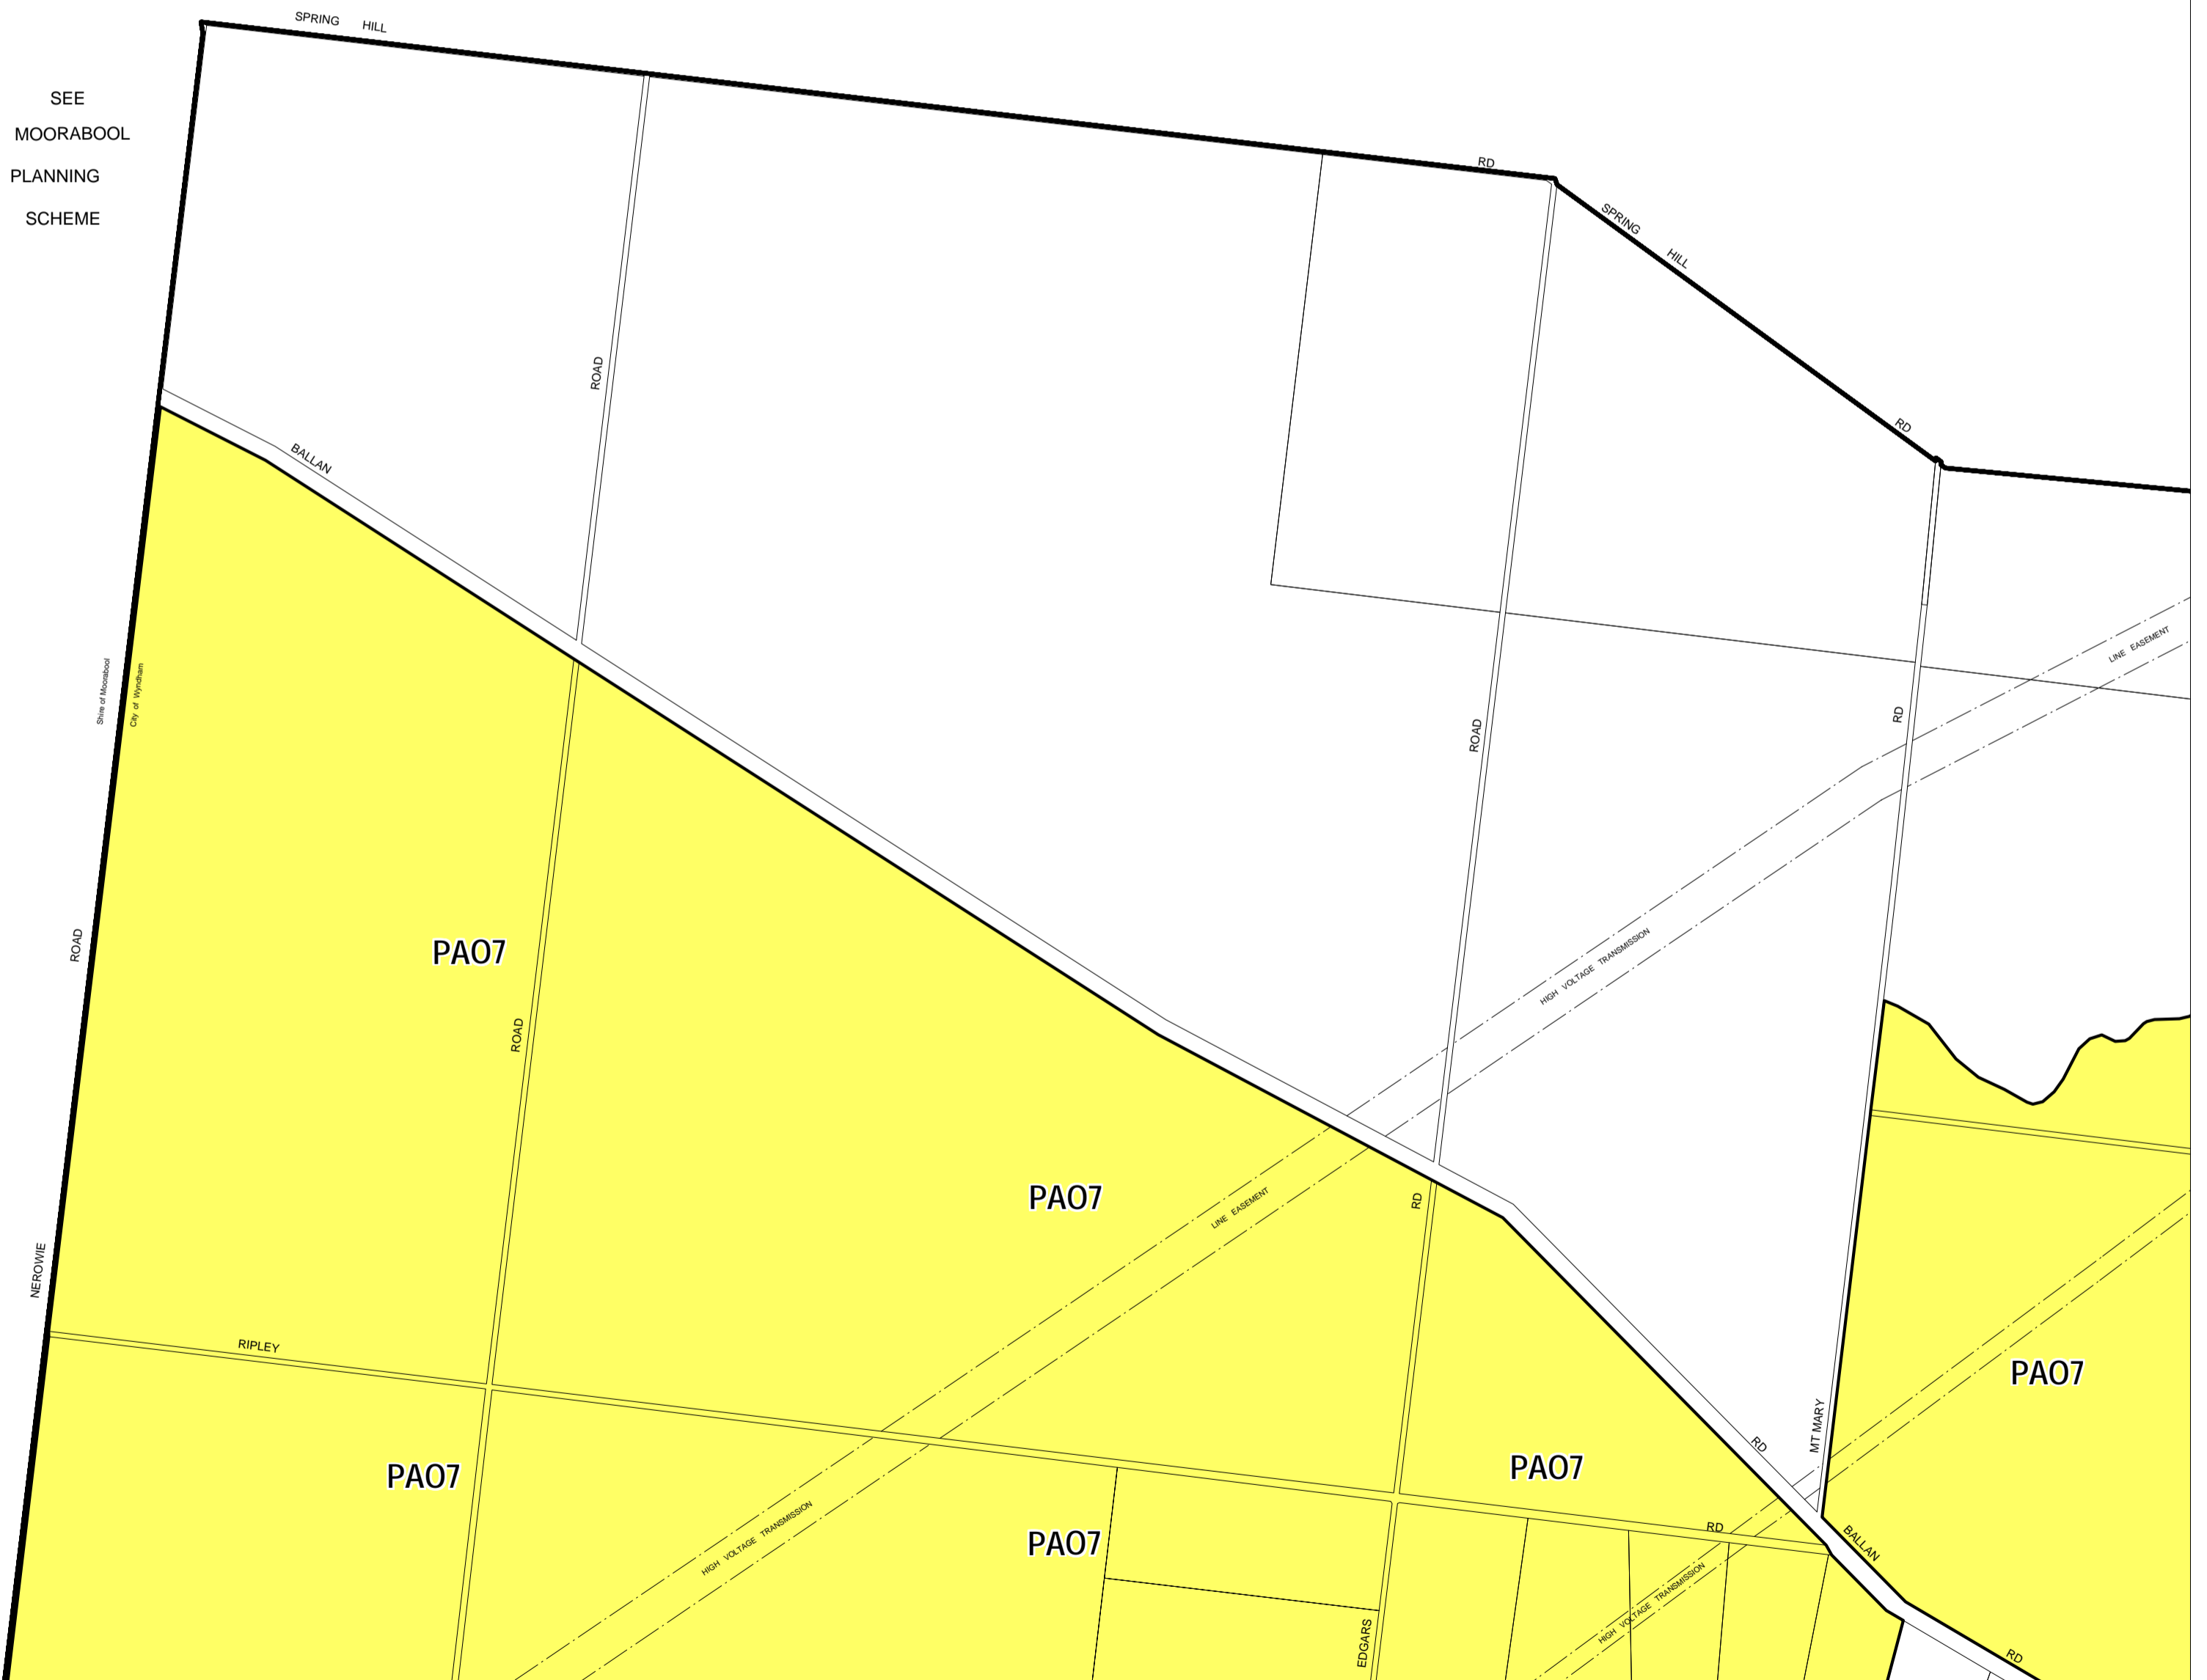

WYNDHAM PLANNING SCHEME - LOCAL PROVISION

SEE MELTON PLANNING SCHEME

Overlays

PAO7 Public Acquisition Overlay 7

AUSTRALIAN MAP GRID ZONE 55

Printed: 20/7/2010

AMENDMENT VC68