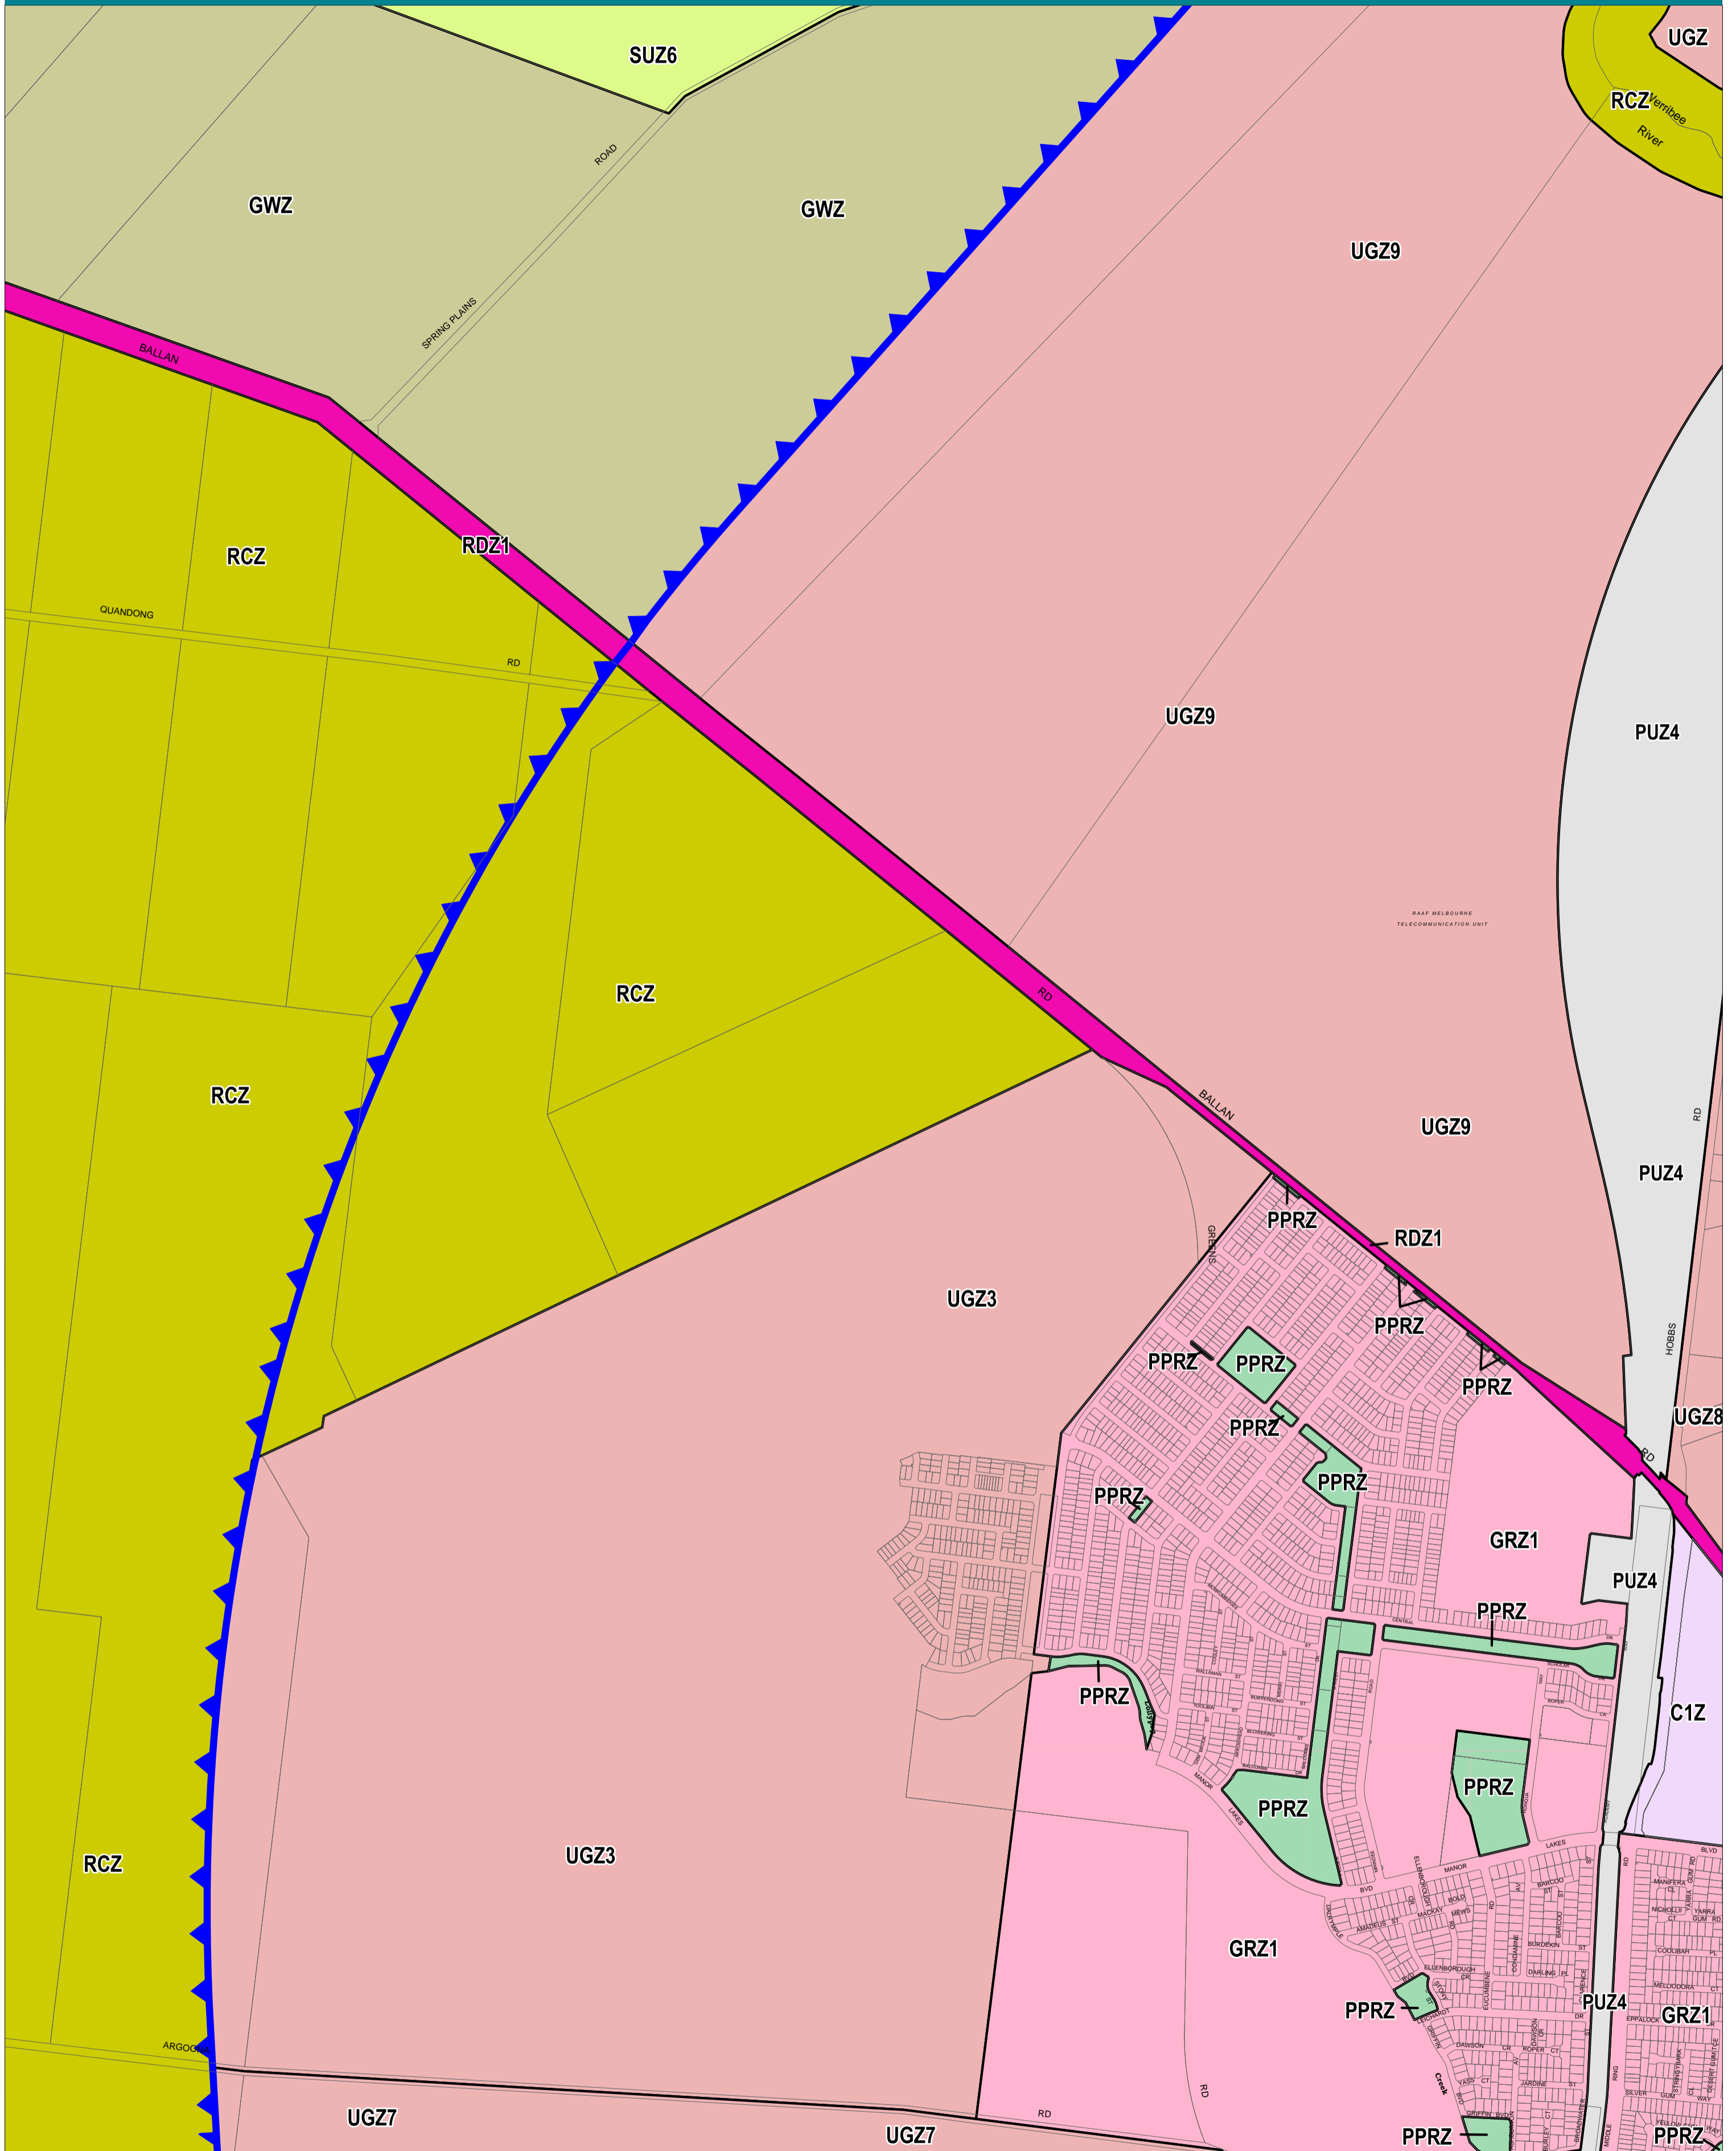

WYNDHAM PLANNING SCHEME - LOCAL PROVISION

Commercial	Special Purpose
C1Z Commercial 1 Zone	SUZ6 Special Use Zone - Schedule 6
Public Land	UGZ Urban Growth Zone
PPRZ Public Park And Recreation Zone	UGZ3 Urban Growth Zone - Schedule 3
PUZ4 Public Use Zone - Transport	UGZ7 Urban Growth Zone - Schedule 7
RDZ1 Road Zone - Category 1	UGZ8 Urban Growth Zone - Schedule 8
Residential	UGZ9 Urban Growth Zone - Schedule 9
GRZ1 General Residential Zone - Schedule 1	
Rural	
GWZ Green Wedge Zone	
RCZ Rural Conservation Zone	

AUSTRALIAN MAP GRID ZONE 55
PREPARED BY: Planning Mapping Services

Printed: 5/2/2016