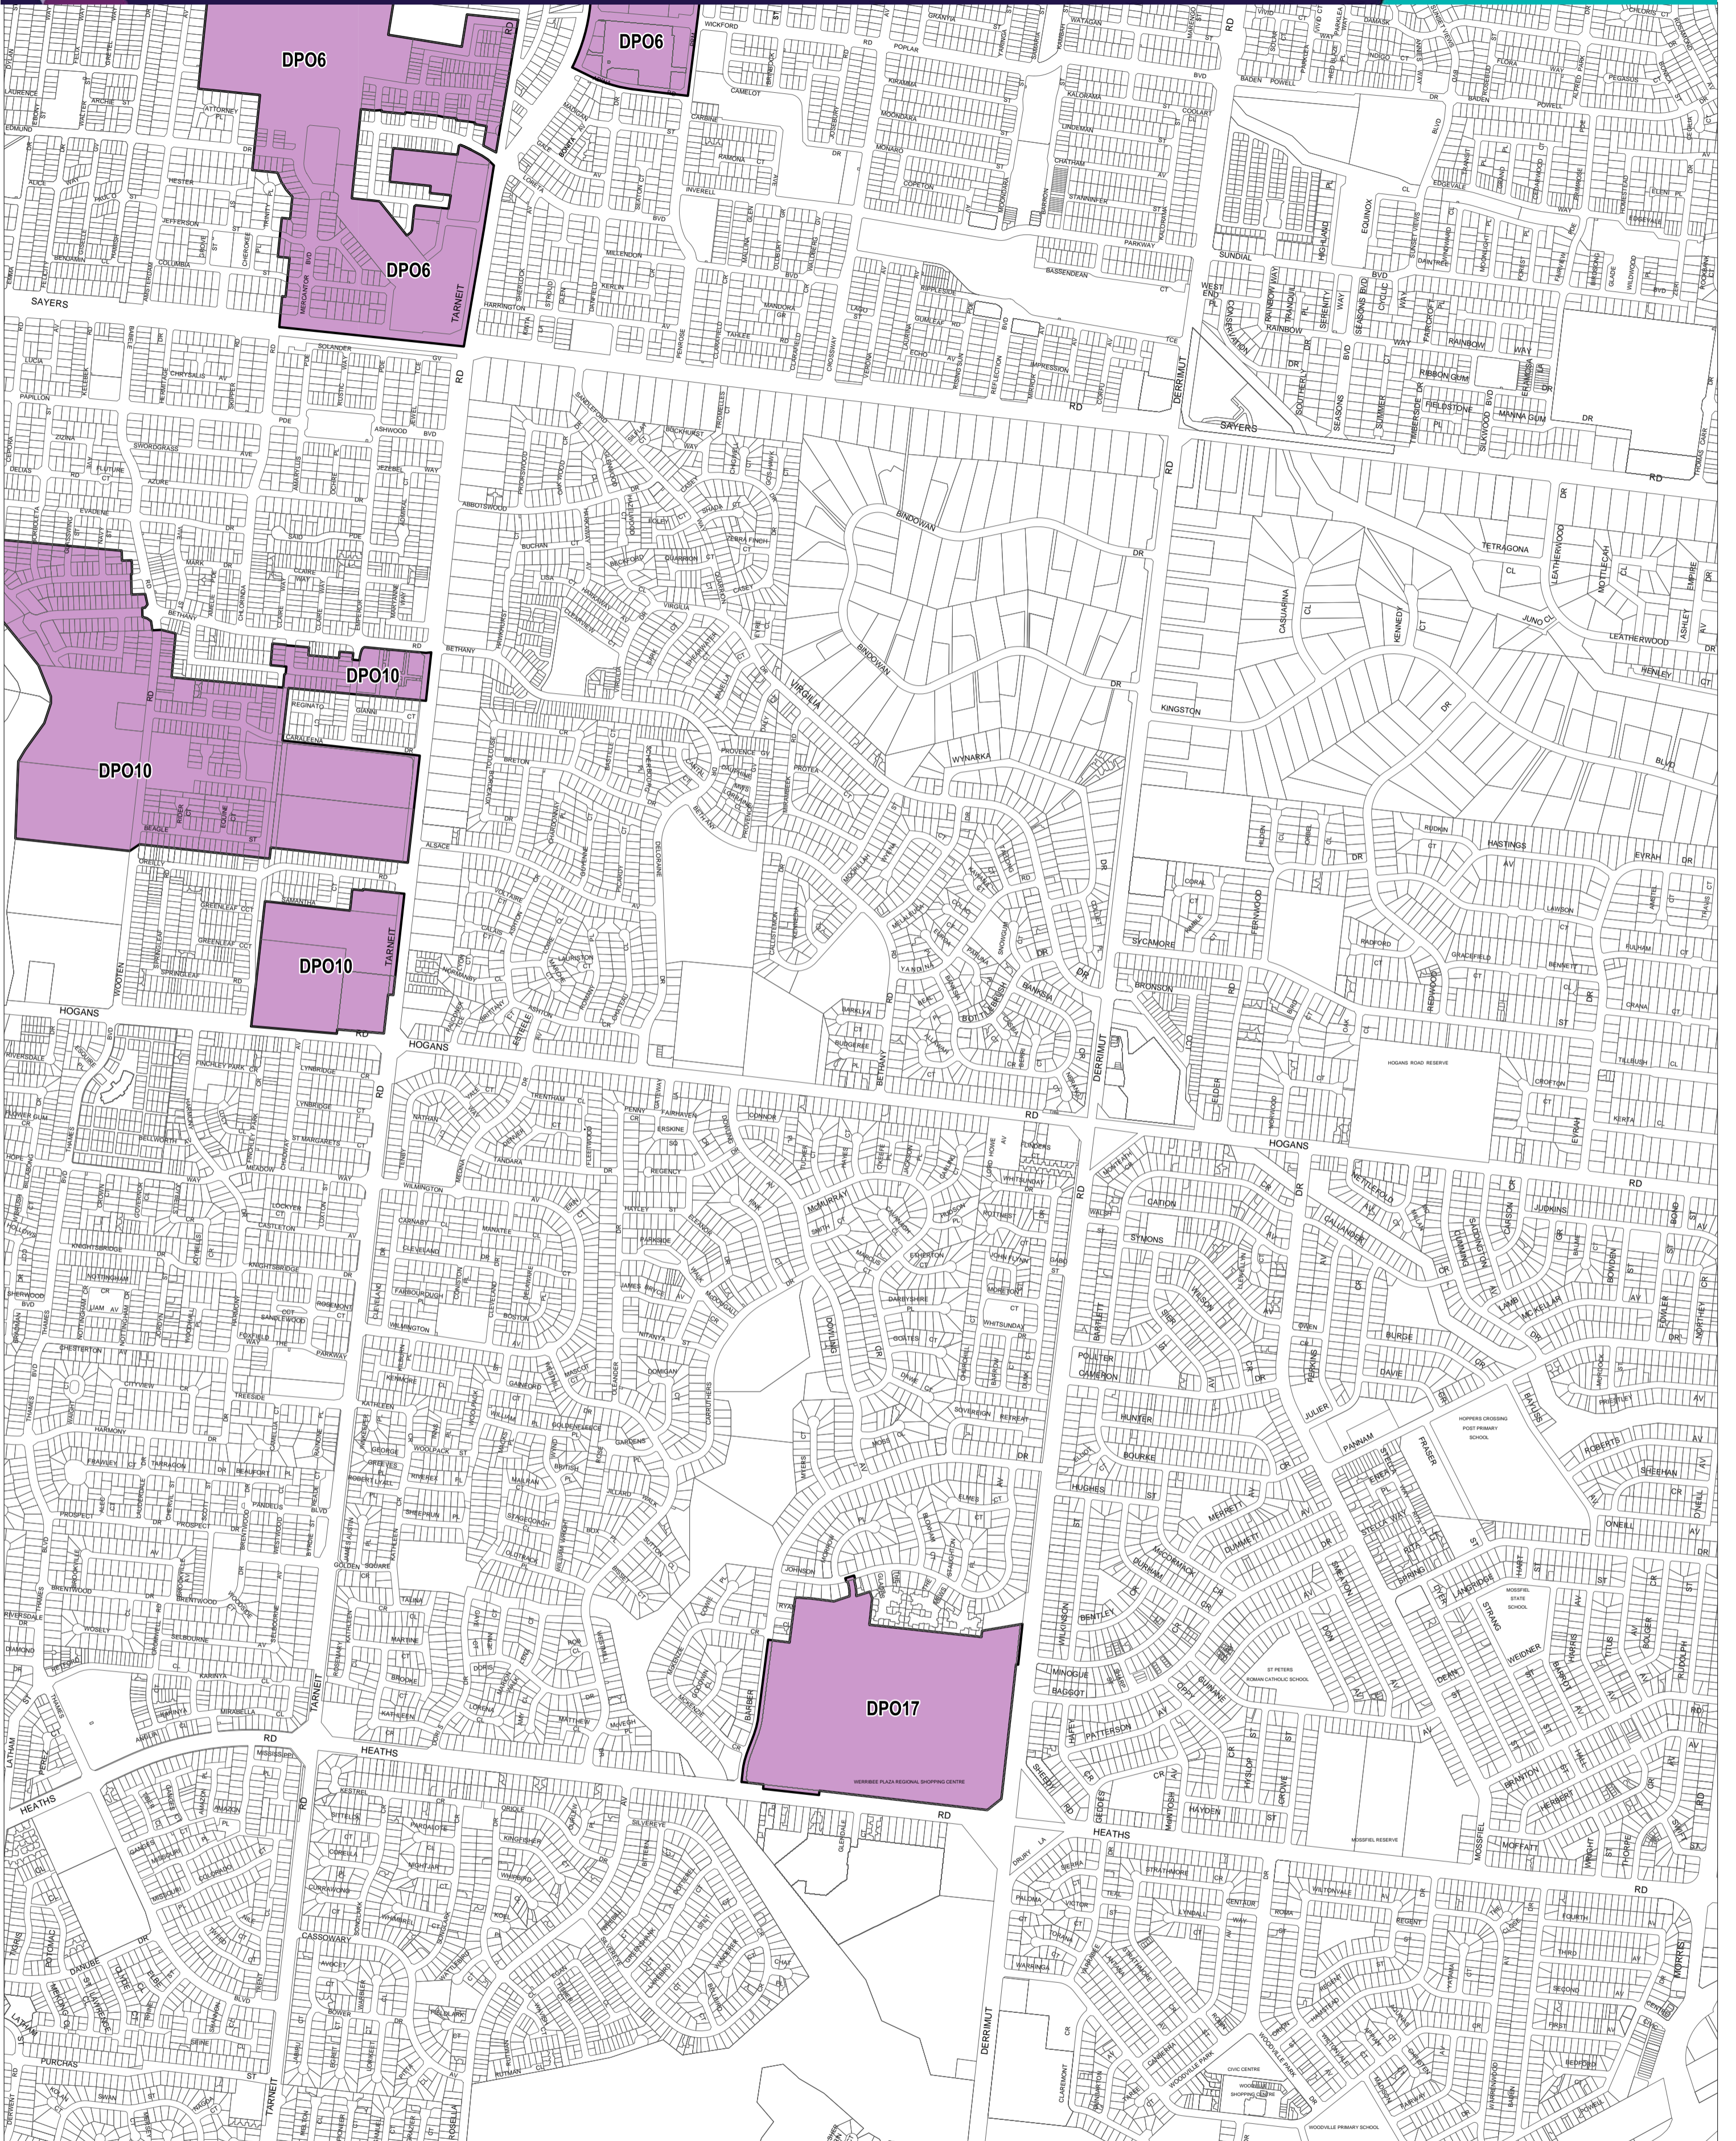

WYNDHAM PLANNING SCHEME - LOCAL PROVISION

1. **Overlays**
2. Development Plan Overlay - Schedule 10
   - Development Plan Overlay - Schedule 17
   - Development Plan Overlay - Schedule 6

Municipal Boundary

PREPARED BY: Planning Mapping Services

Printed: 9/12/2016
AMENDMENT C211

Environment, Land, Water and Planning