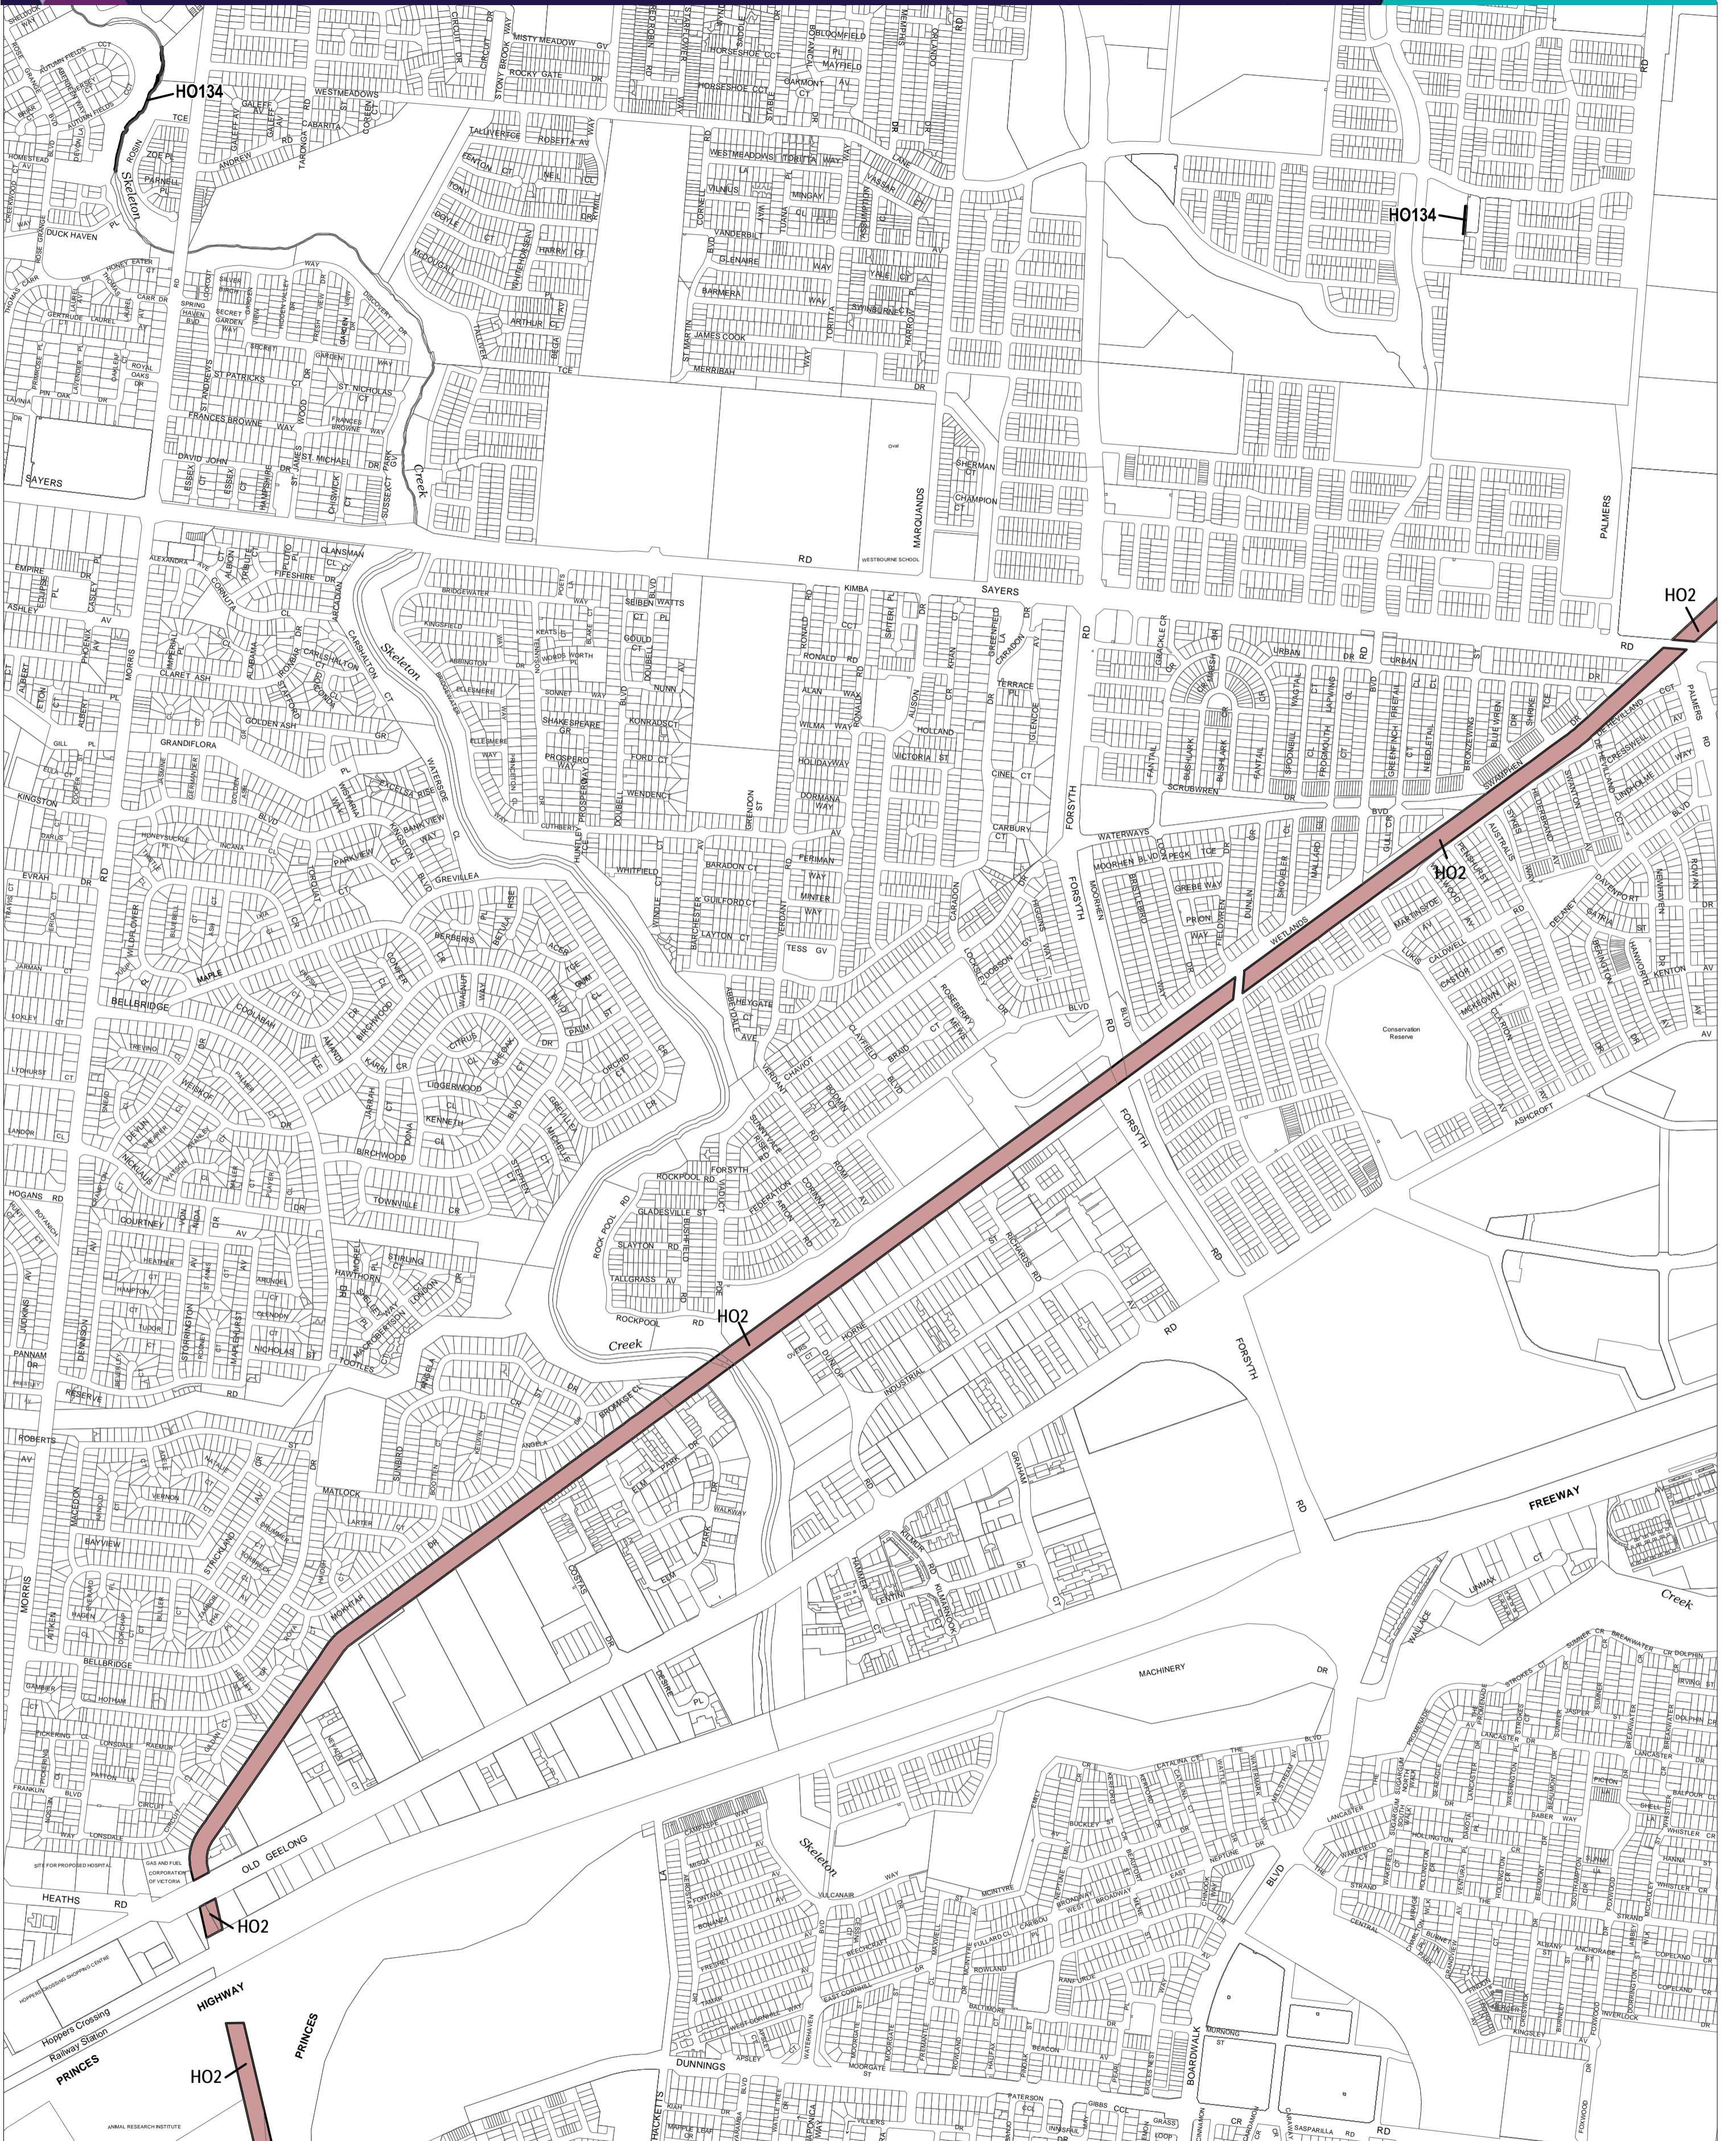

WYNDHAM PLANNING SCHEME - LOCAL PROVISION

Overlays
Heritage Overlay

Municipal Boundary (If shown)

Australian Map Grid Zone 55
Prepared by: Planning Mapping Services

Printed: 10/2/2017

AMENDMENT C209 PART 1

VICTORIA
State Government

Environment,
Land, Water
and Planning

INDEX TO ADJOINING SCHEME MAPS

HERITAGE OVERLAY

MAP No 12HO