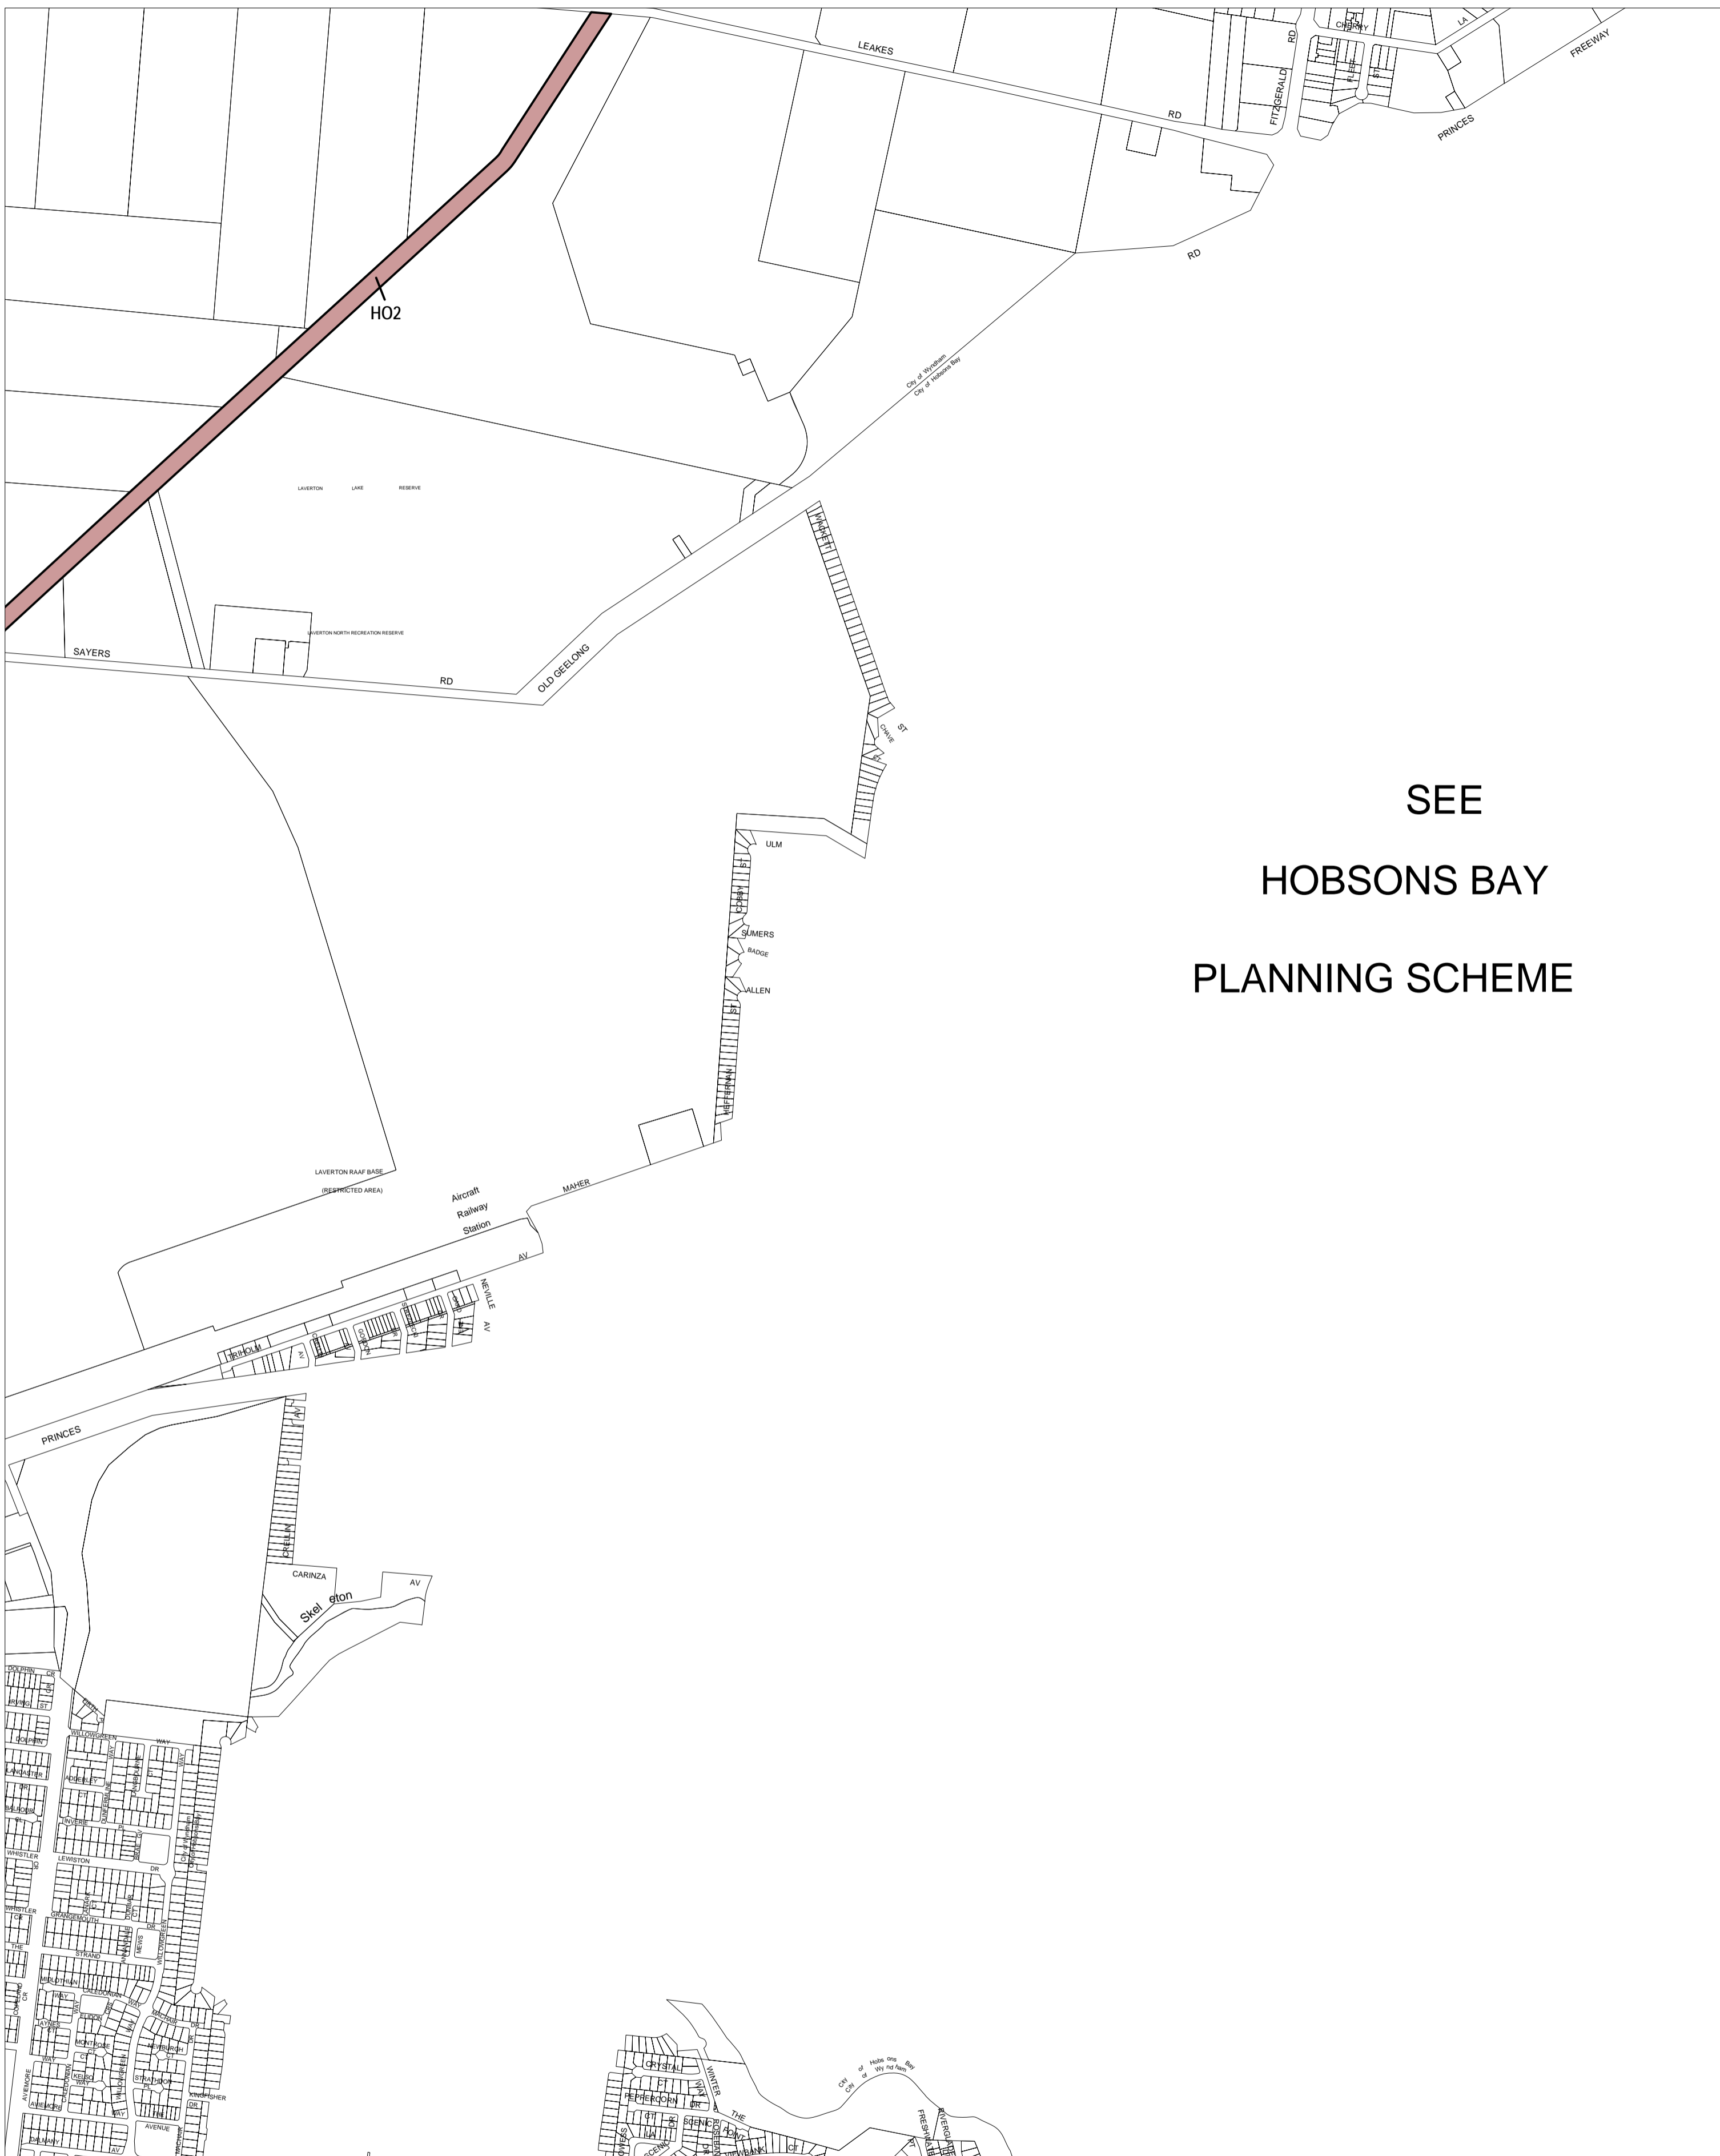

WYNDHAM PLANNING SCHEME - LOCAL PROVISION

SEE
HOBSONS BAY
PLANNING SCHEME

Overlays

- HO Heritage Overlay

Printed: 11/7/2008

AMENDMENT C98