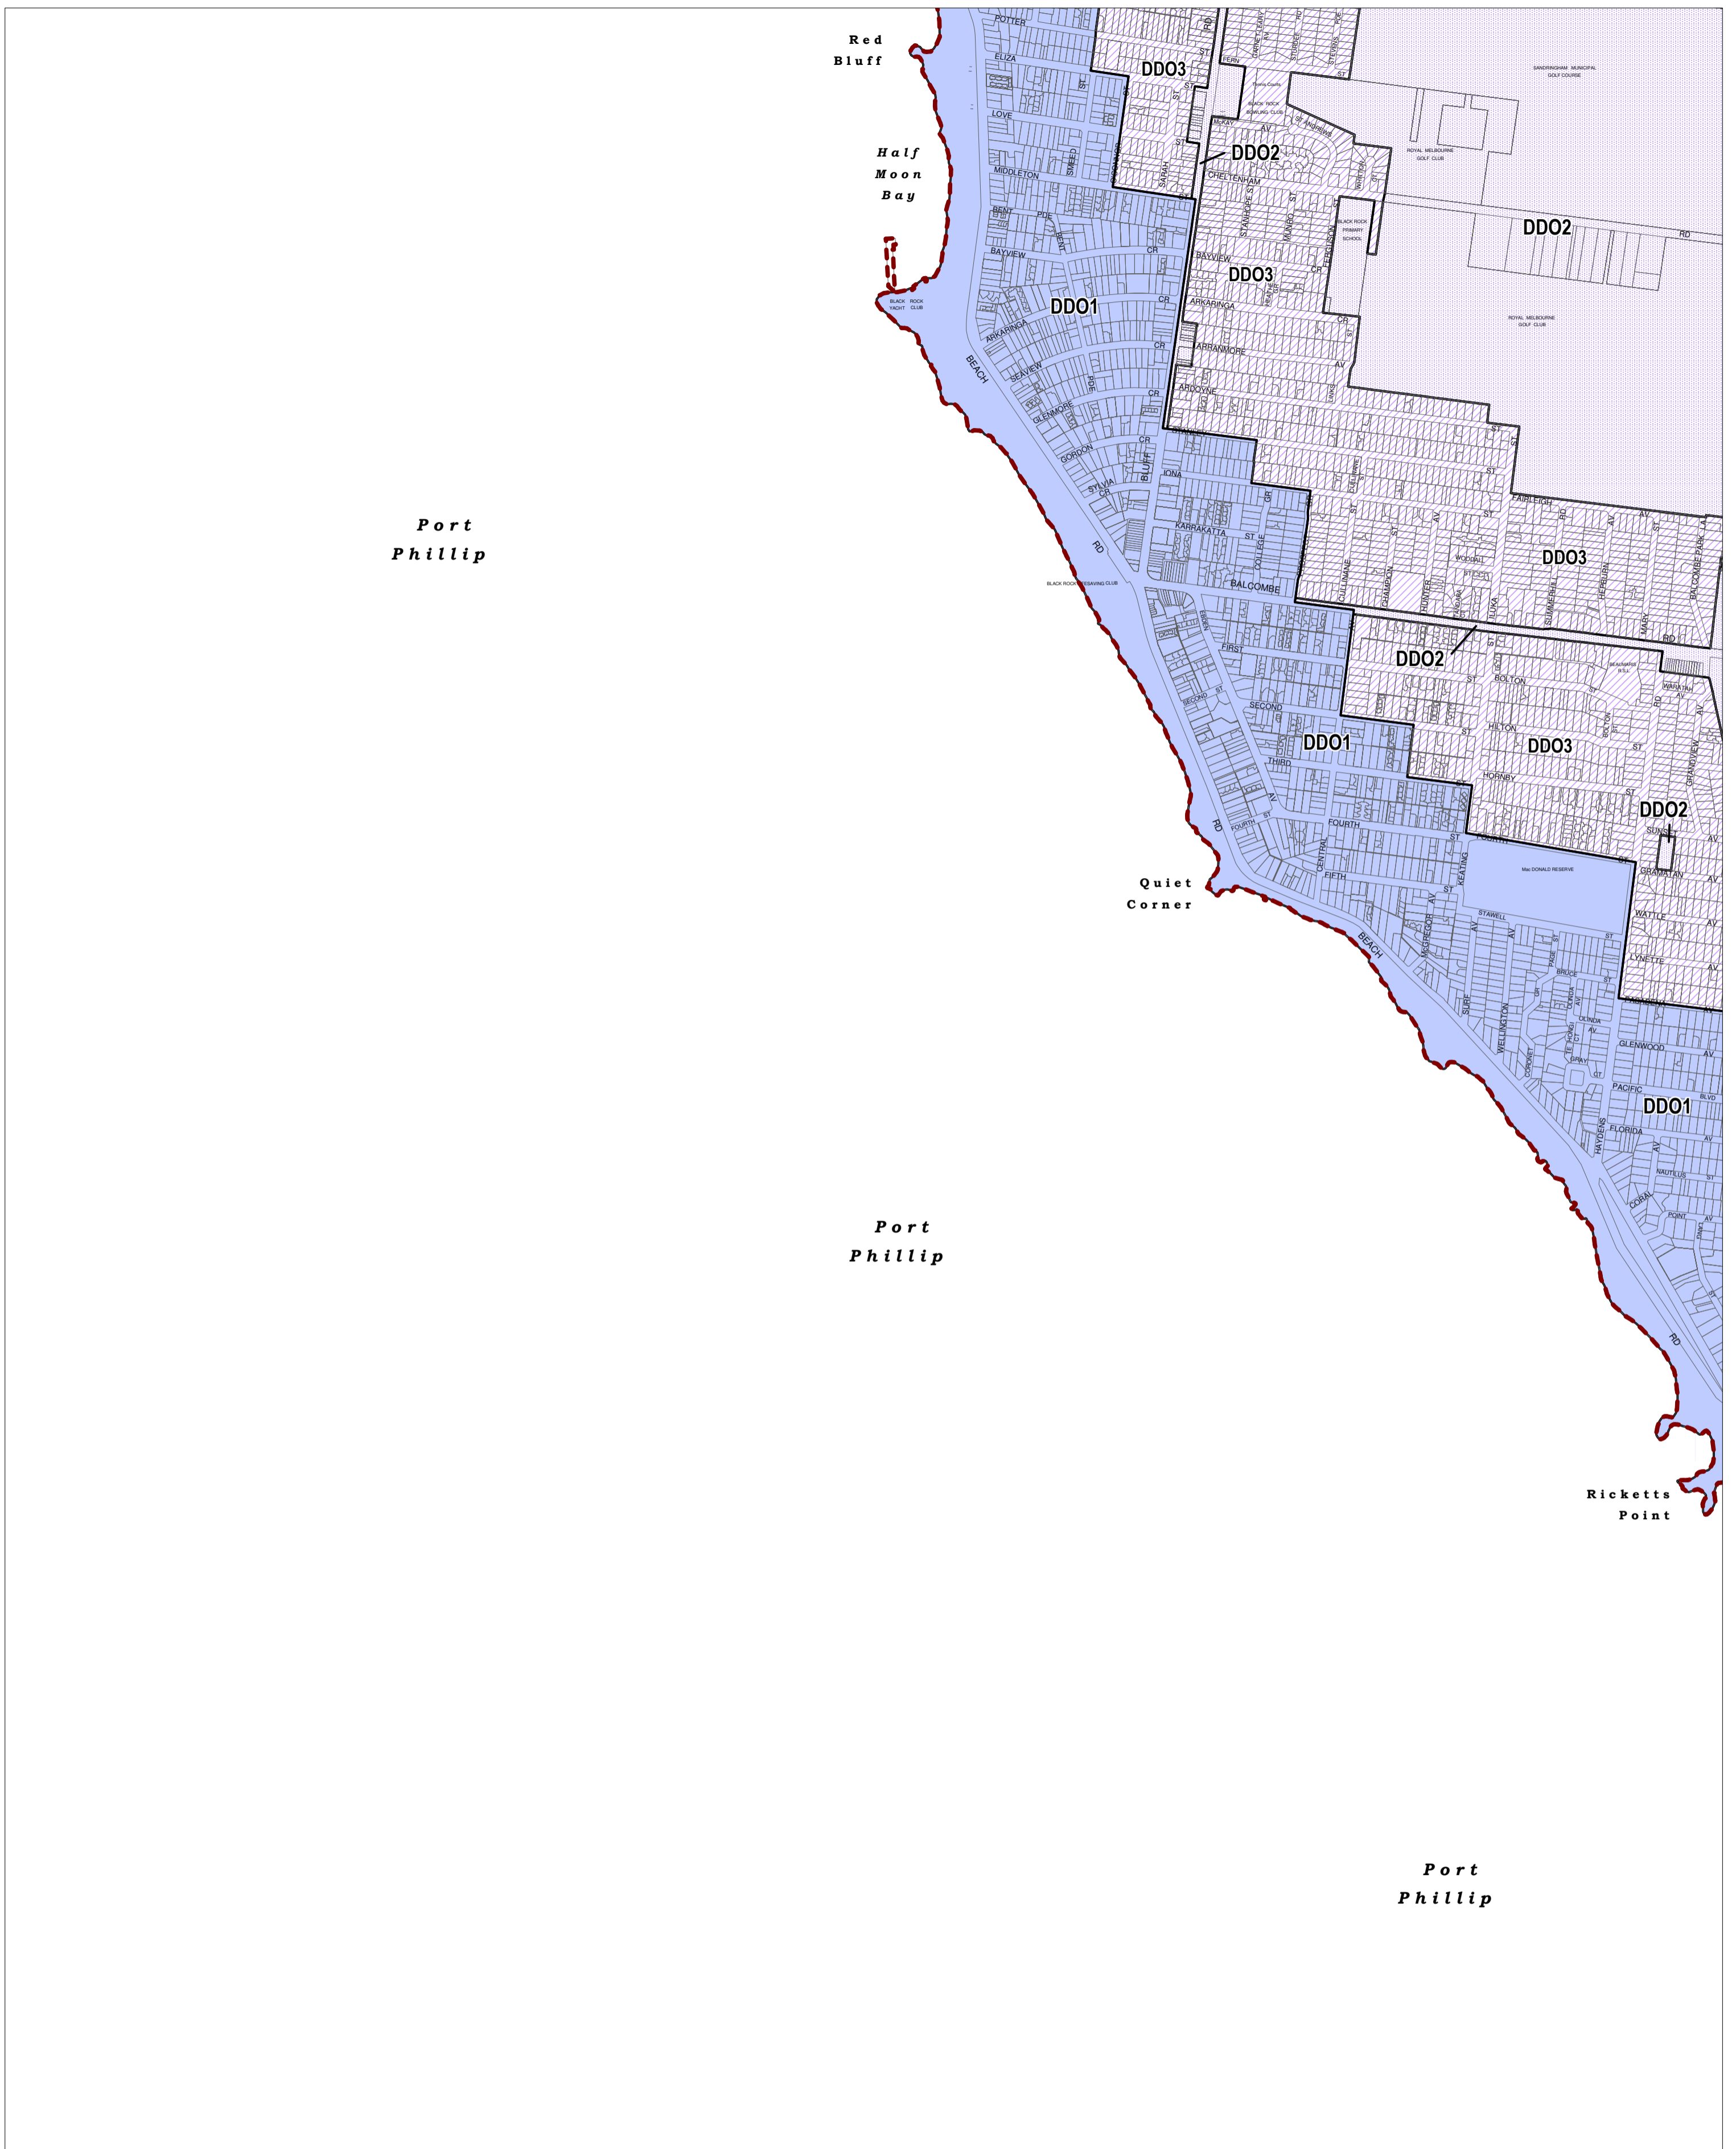

BAYSIDE PLANNING SCHEME - LOCAL PROVISION

Overlays	
DDO1	Design And Development Overlay - Schedule 1
DDO2	Design And Development Overlay - Schedule 2
DDO3	Design And Development Overlay - Schedule 3

200 0 200 400 600 800 1000 m

AUSTRALIAN MAP GRID ZONE 55

INDEX TO ADJOINING METRIC SERIES MAP

Printed: 17/6/2014

AMENDMENT C106