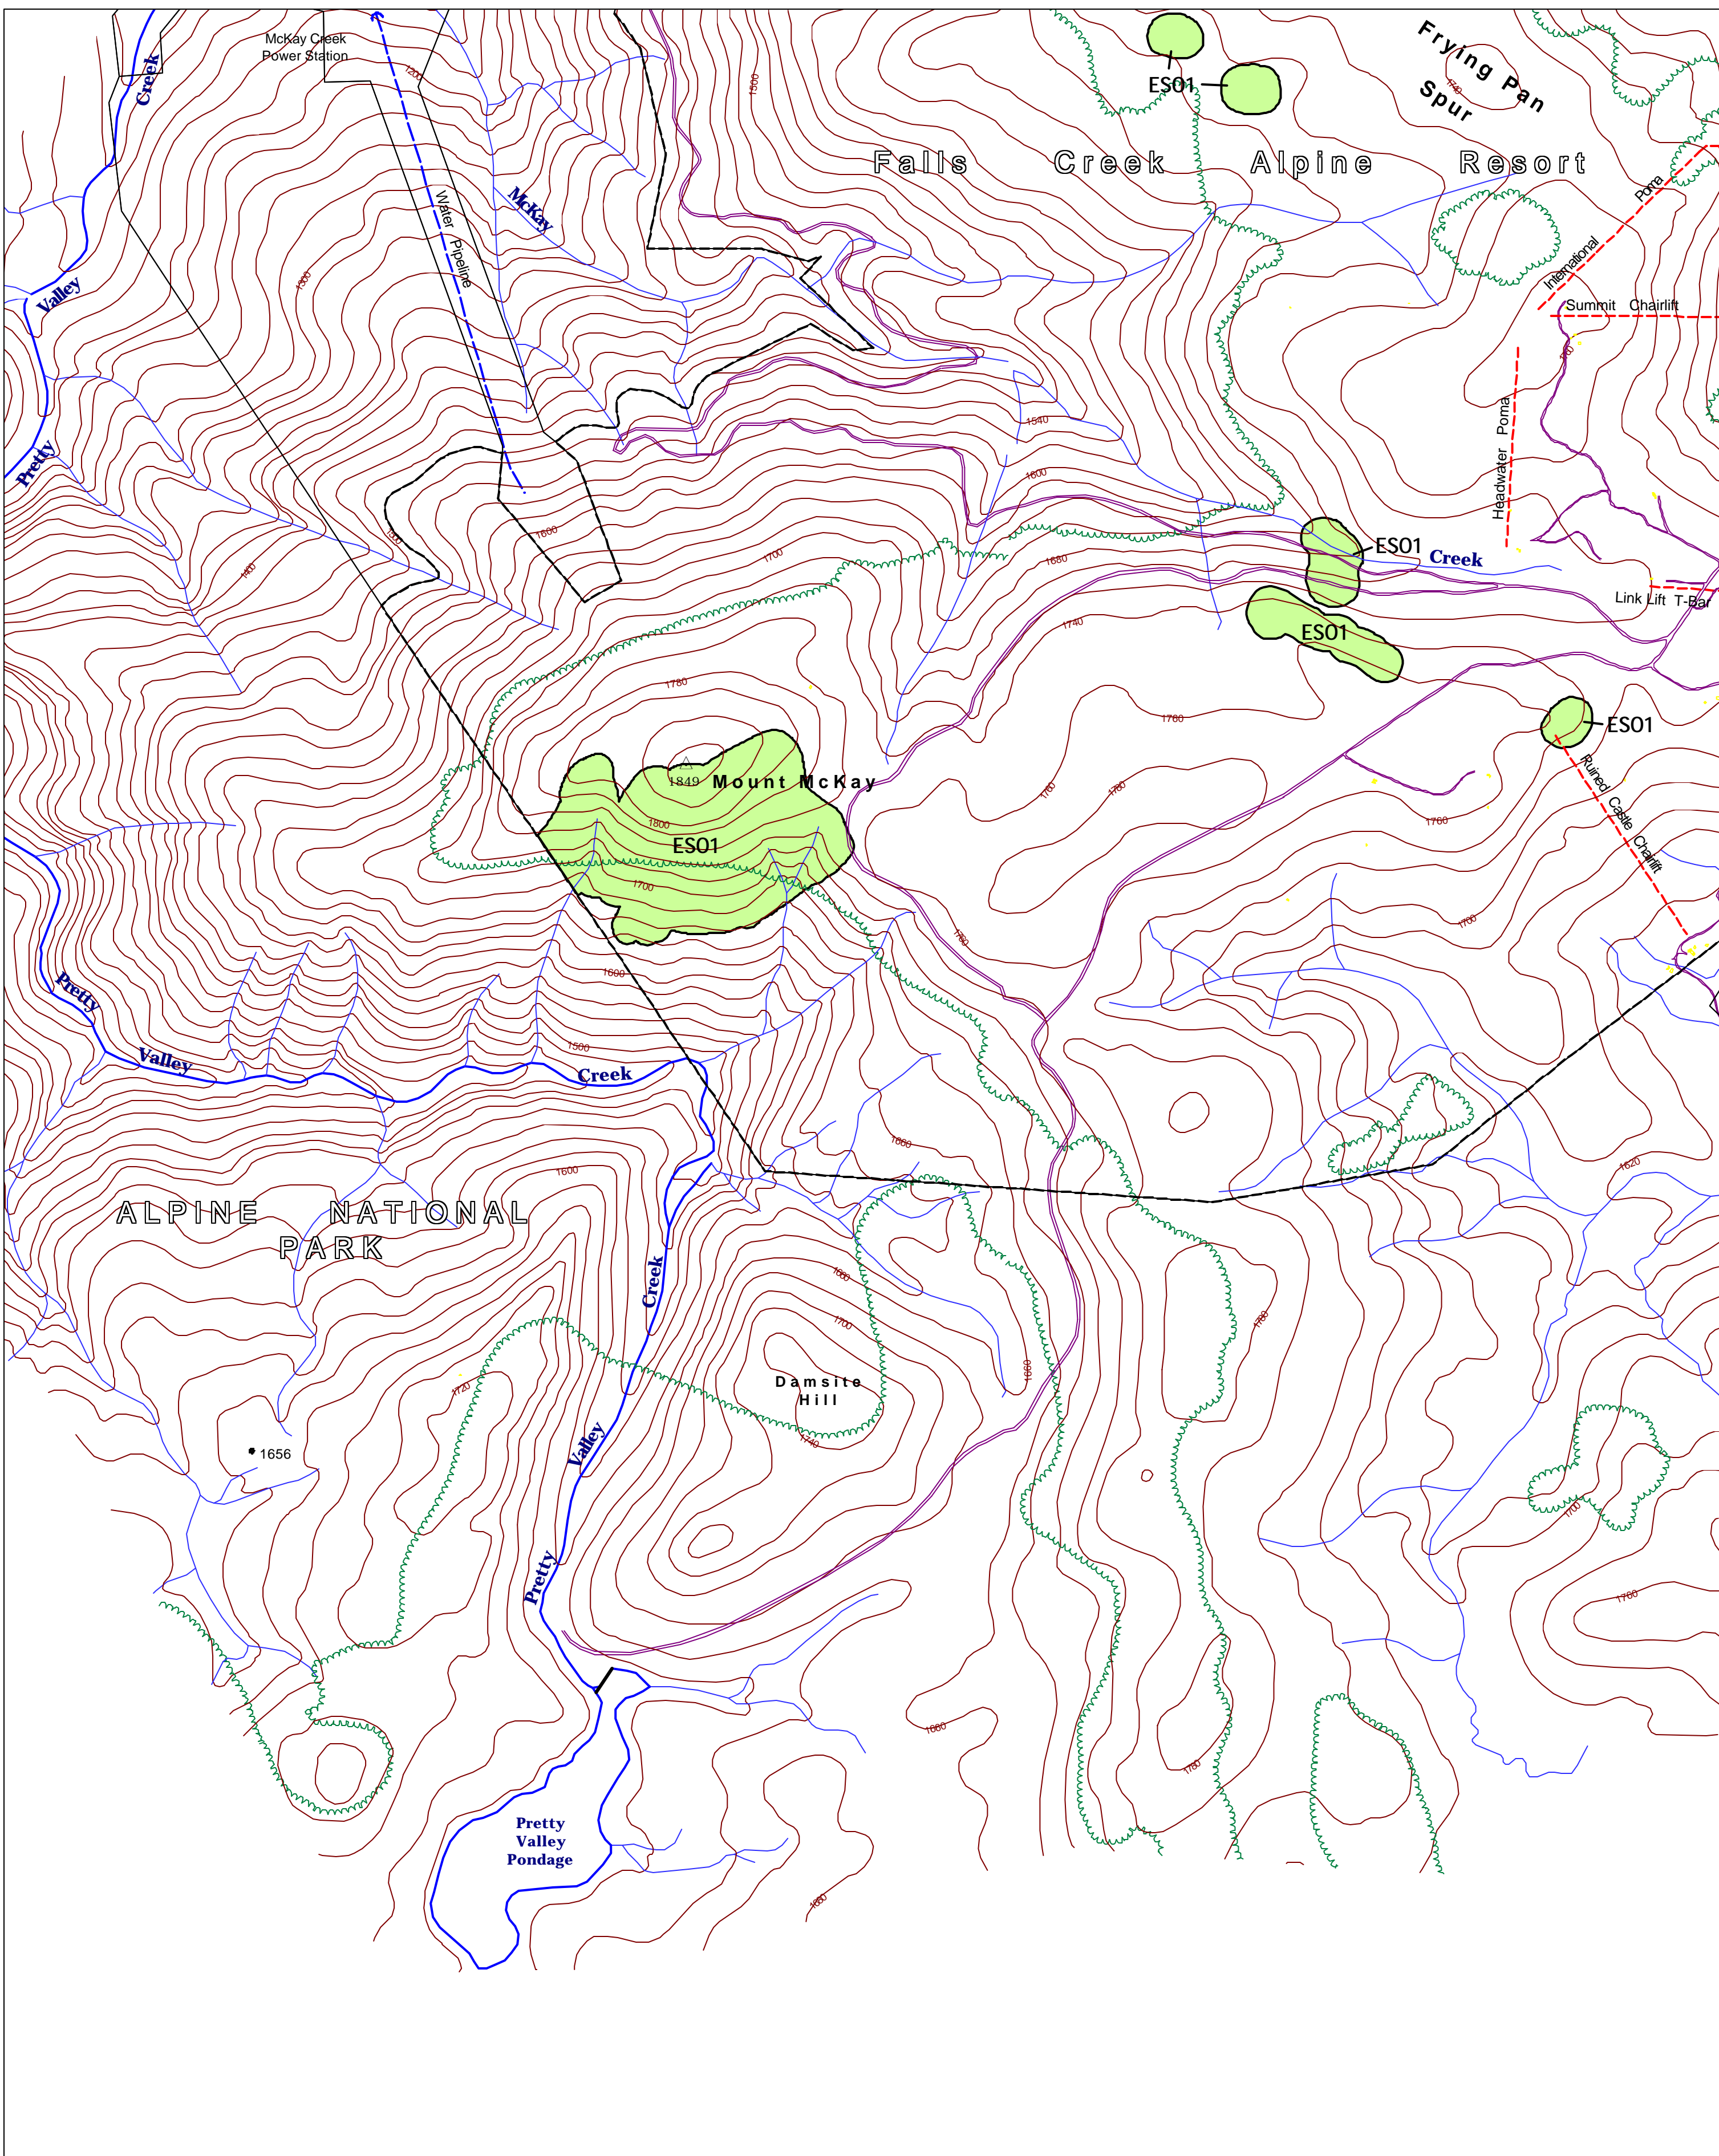

ALPINE RESORTS PLANNING SCHEME - LOCAL PROVISION

Overlays

- Environmental Significance Overlay - Schedule 1

AUSTRALIAN MAP GRID ZONE 55

Printed: 10/10/2007

AMENDMENT C5