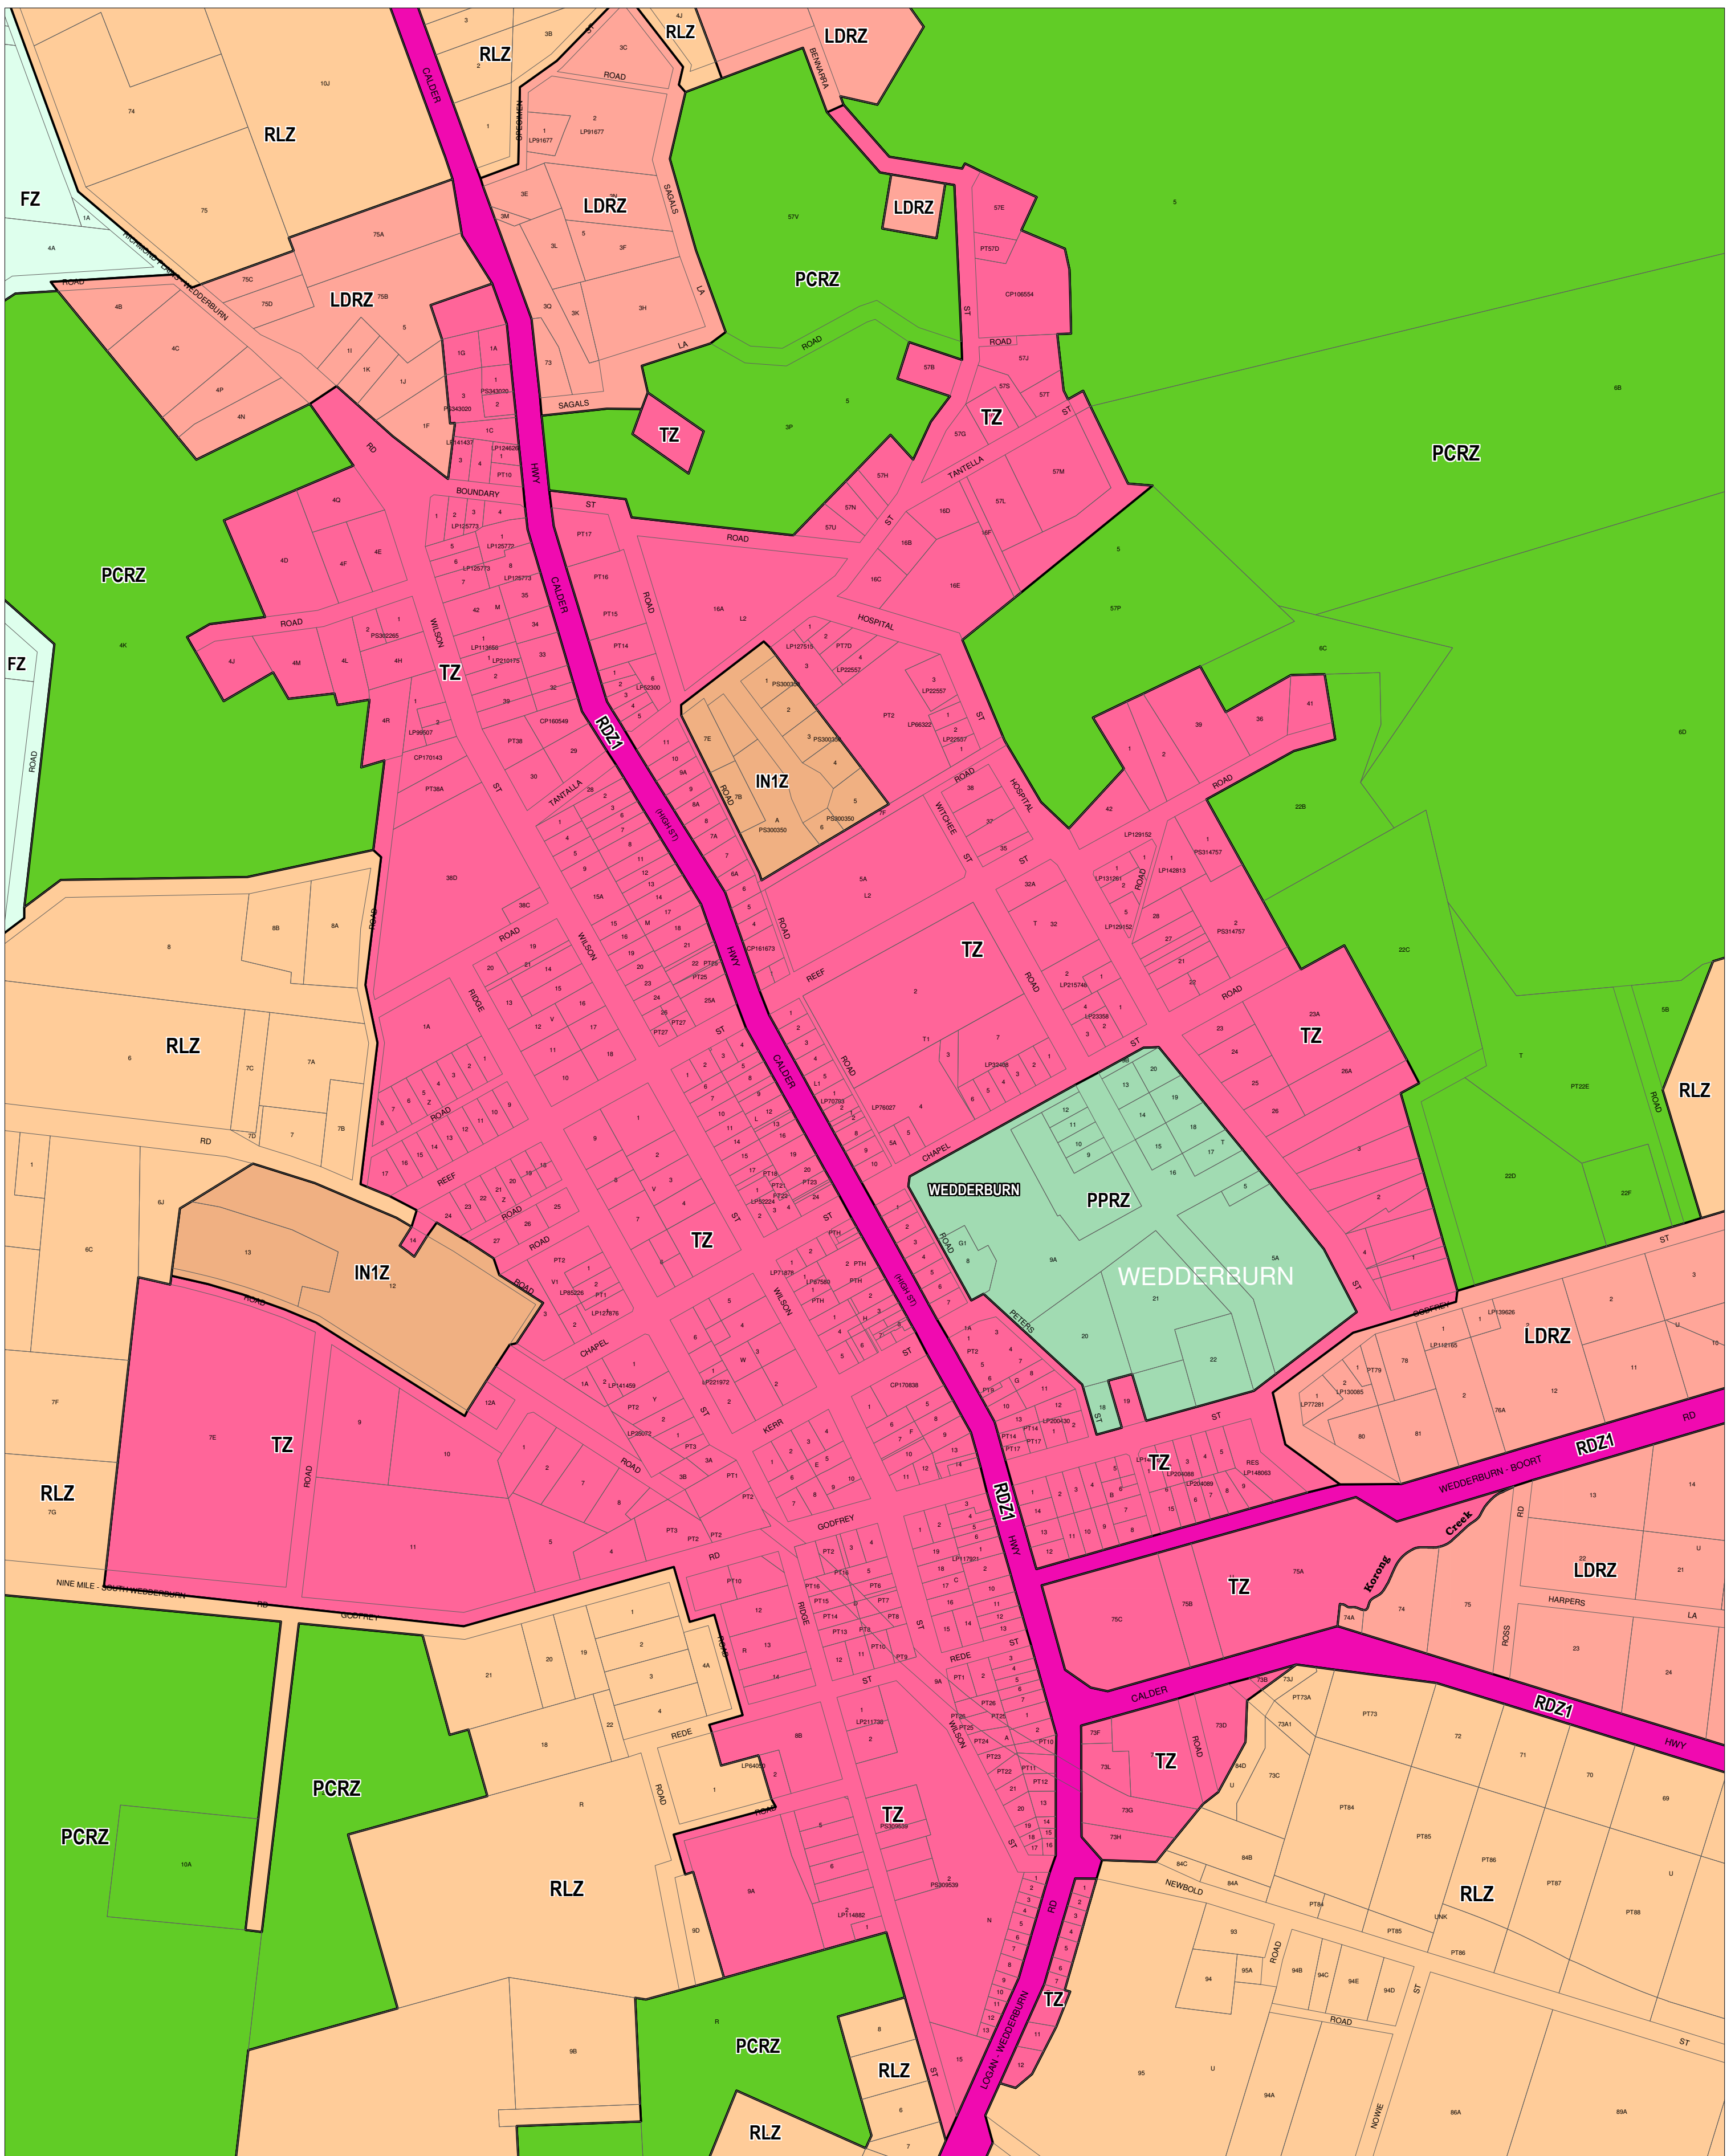

LODDON PLANNING SCHEME - LOCAL PROVISION

Industrial	Rural Living Zone
IN1Z Industrial 1 Zone	RLZ Rural Living Zone
Public Land	
PCRZ Public Conservation And Resource Zone	
PPRZ Public Park And Recreation Zone	
RDZ1 Road Zone - Category 1	
Residential	
LDRZ Low Density Residential Zone	
TZ Township Zone	
Rural	
FZ Farming Zone	

AUSTRALIAN MAP GRID ZONE 55

INDEX TO ADJOINING METRIC SERIES MAP

1	2	3	4	5	6
7	8	9	10	11	12
13	14	15	16	17	18
19	20	21	22	23	24
25	26	27	28	29	30
31	32	33	34	35	36
37	38	39	40	41	42

Printed: 28/1/2014

AMENDMENT C28