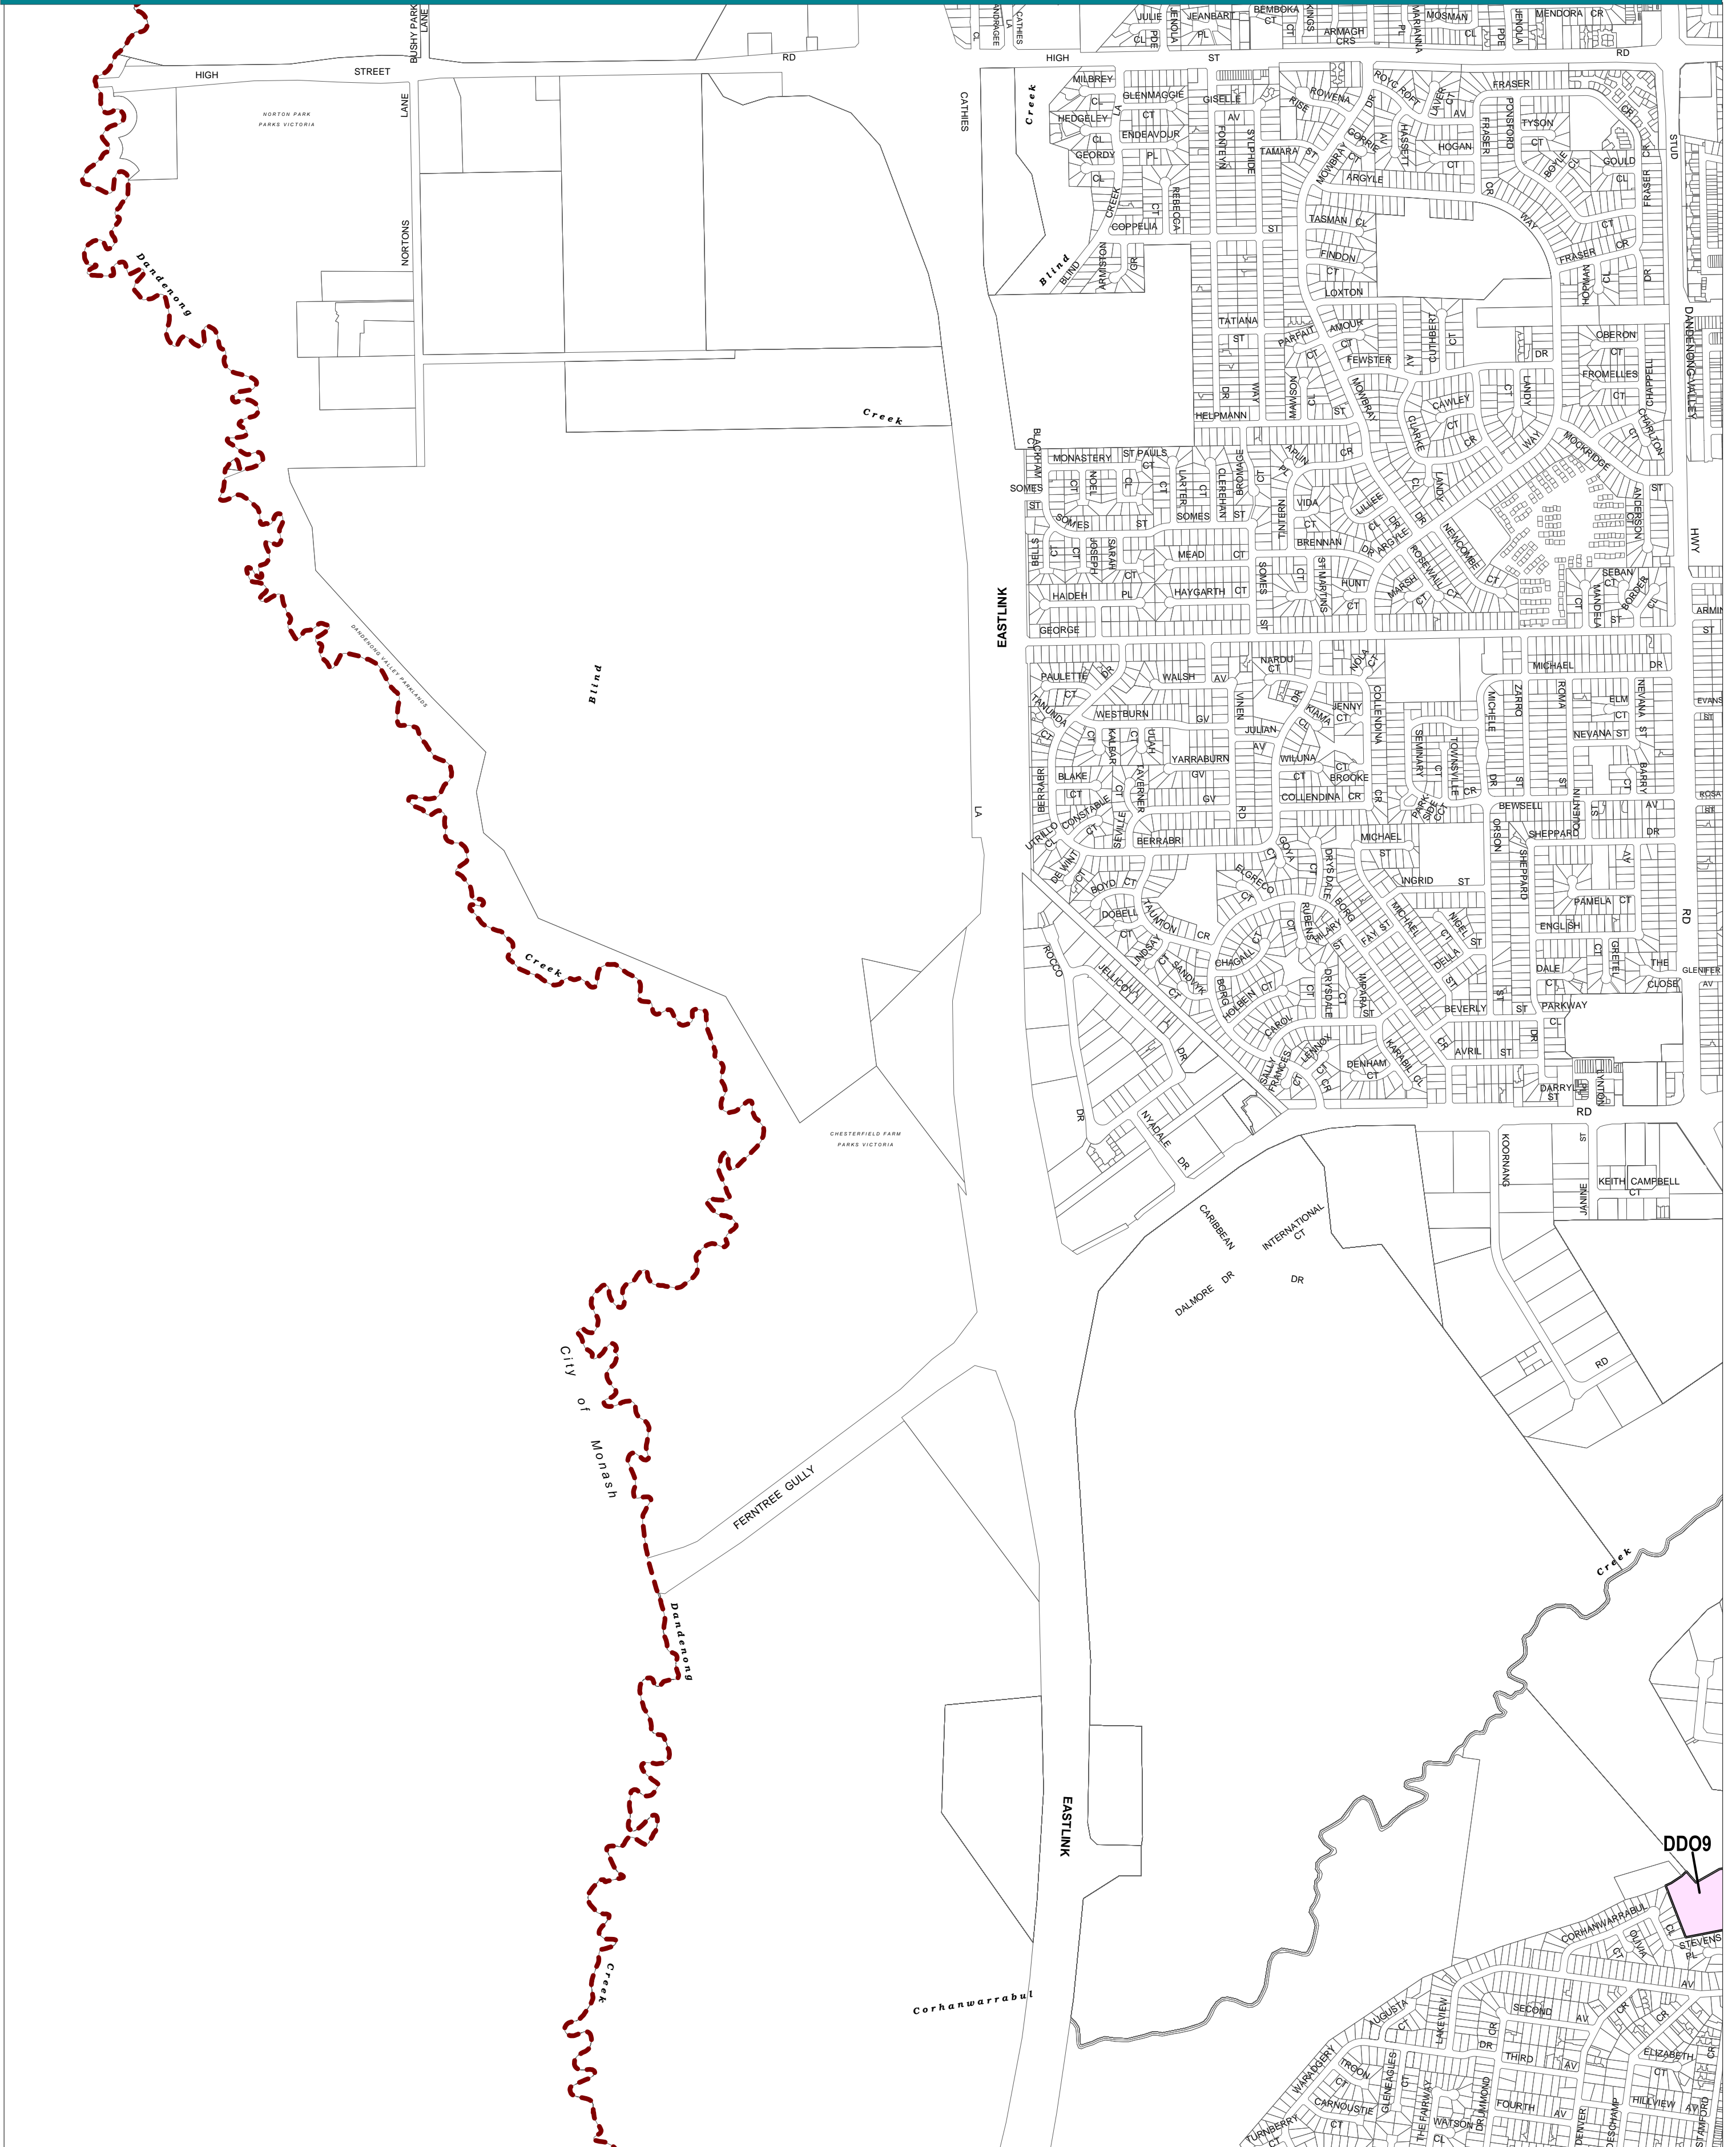

KNOX PLANNING SCHEME - LOCAL PROVISION

Overlays

DDO9 Design and Development Overlay - Schedule 9

AUSTRALIAN MAP GRID ZONE 55

PREPARED BY: Planning Mapping Services

Environment, Land, Water and Planning

Printed: 11/3/2016

AMENDMENT C131

INDEX TO ADJOINING METRIC SERIES MAP