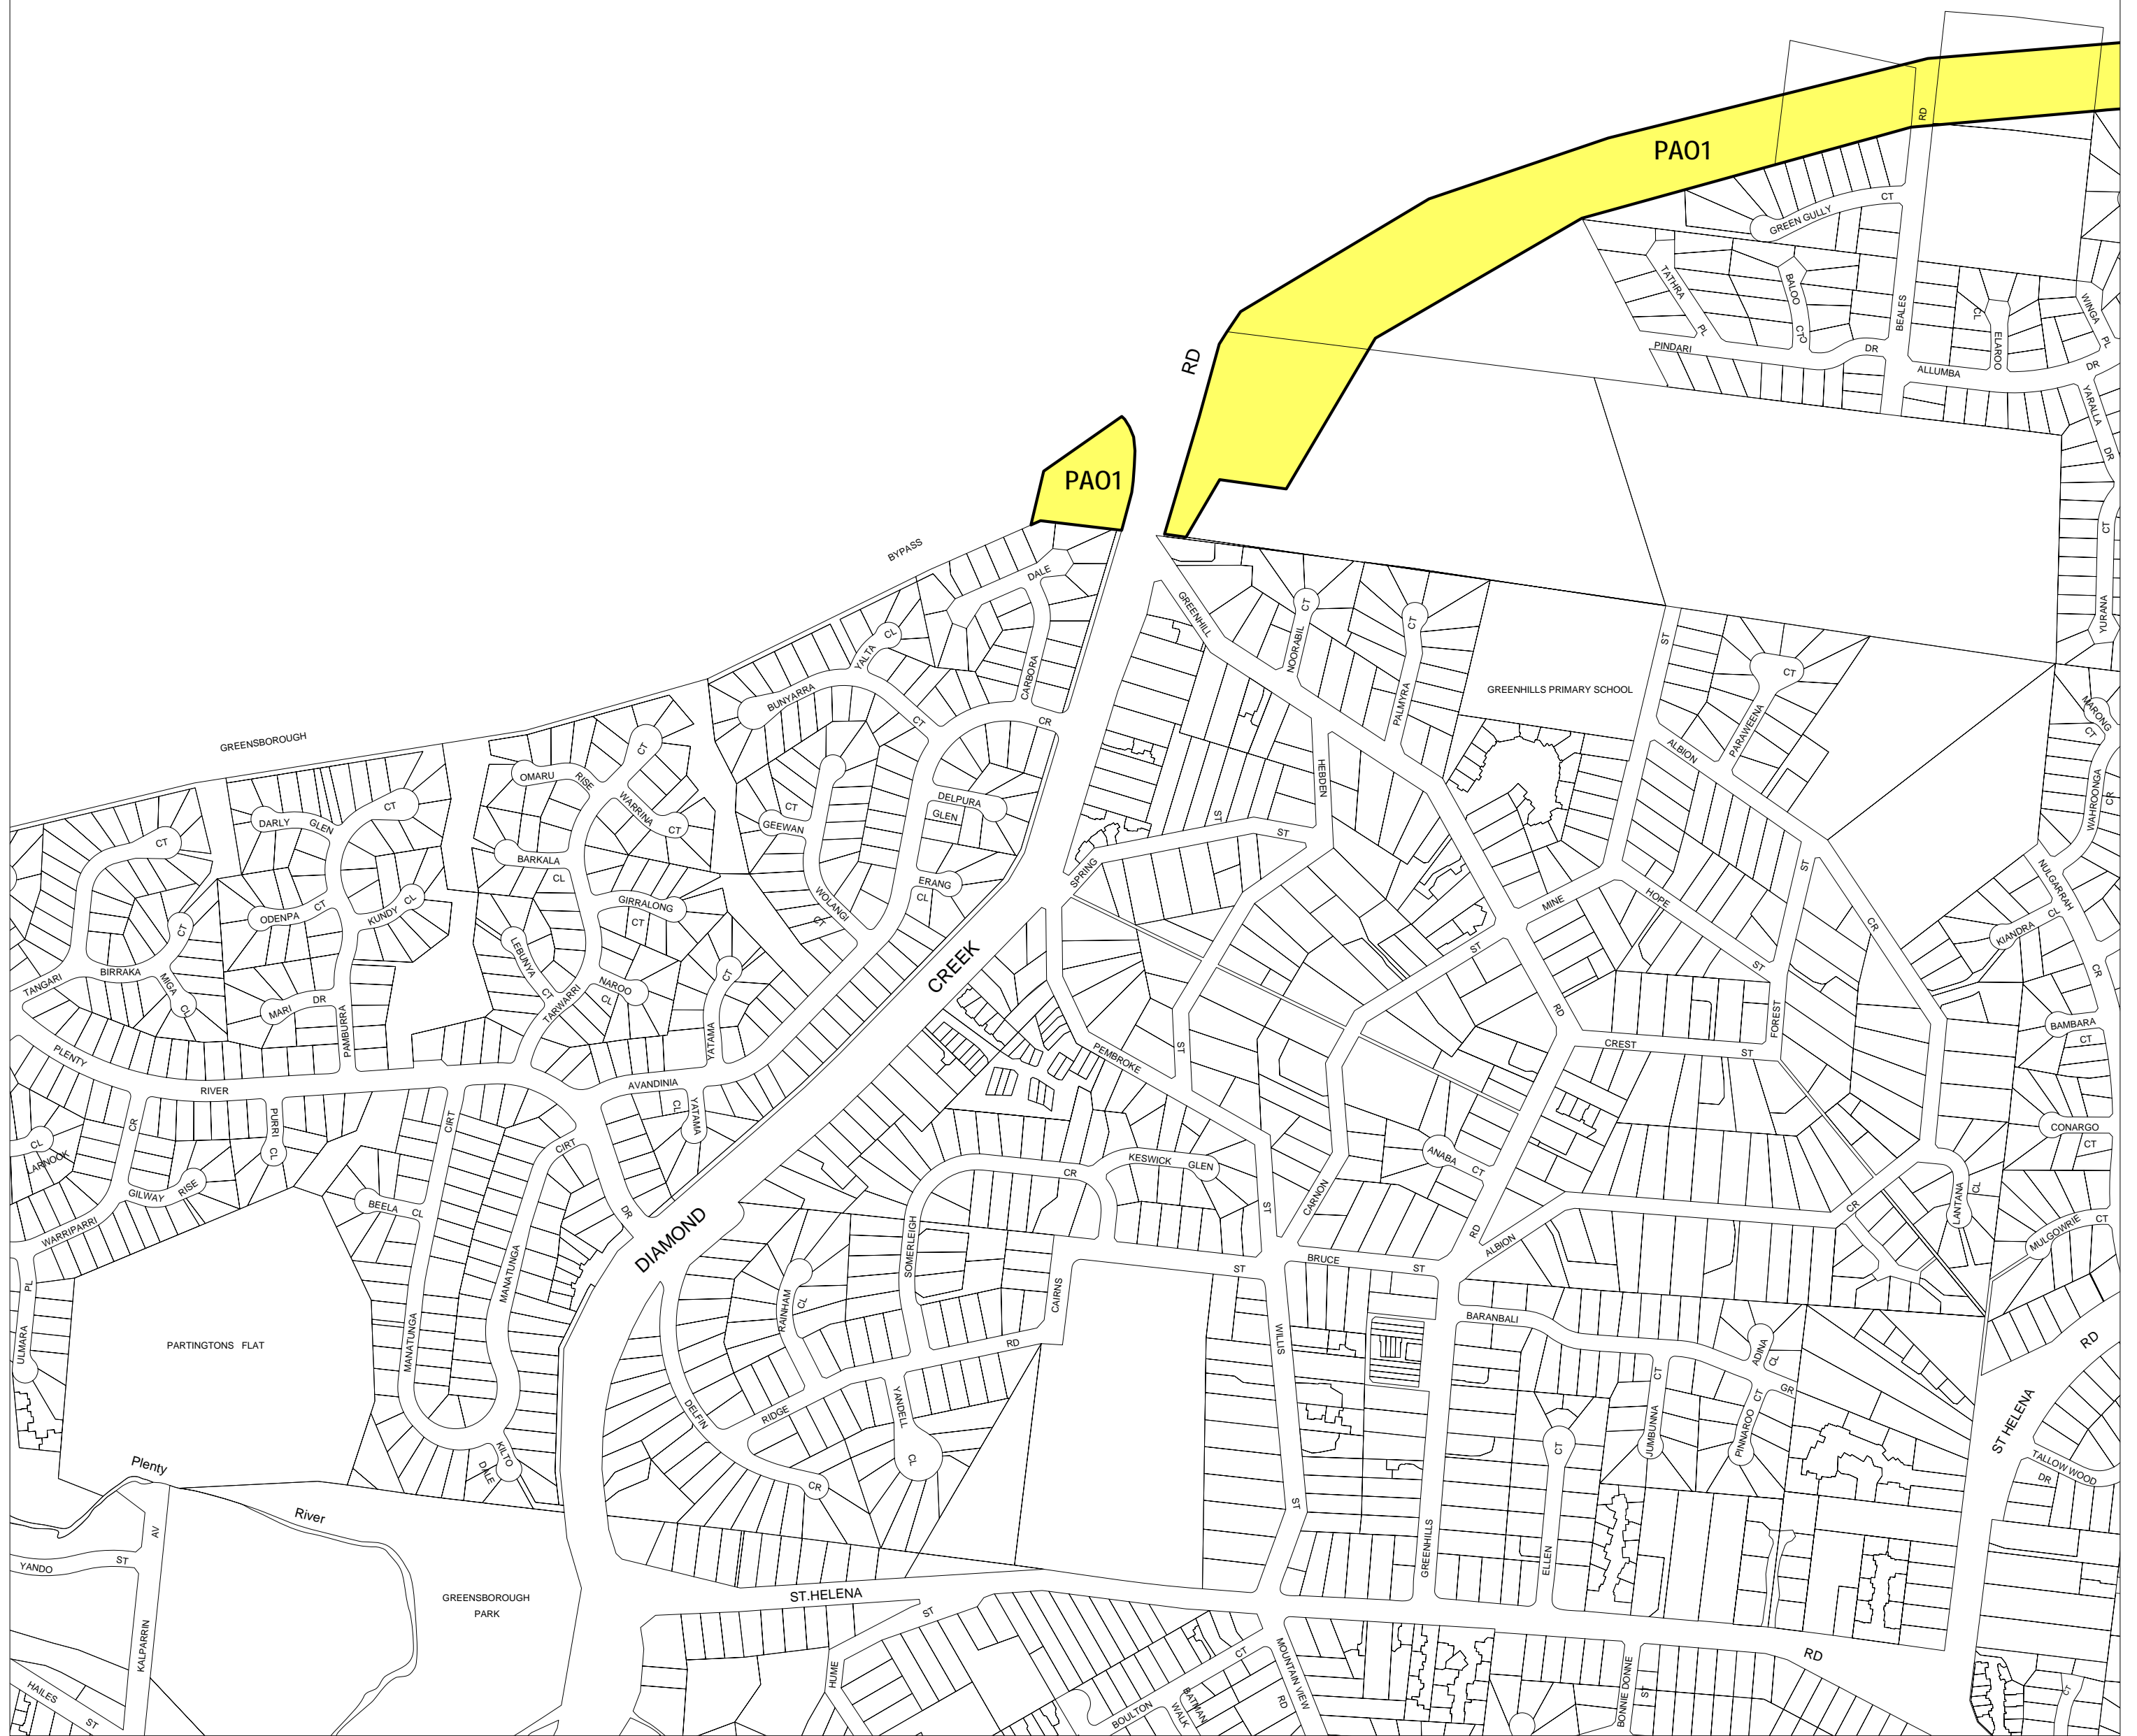

BANYULE PLANNING SCHEME - LOCAL PROVISION

Overlays

PAO1 Public Acquisition Overlay 1

AUSTRALIAN MAP GRID ZONE 55

INDEX TO ADJOINING METRIC SERIES MAP

Printed: 12/7/2007