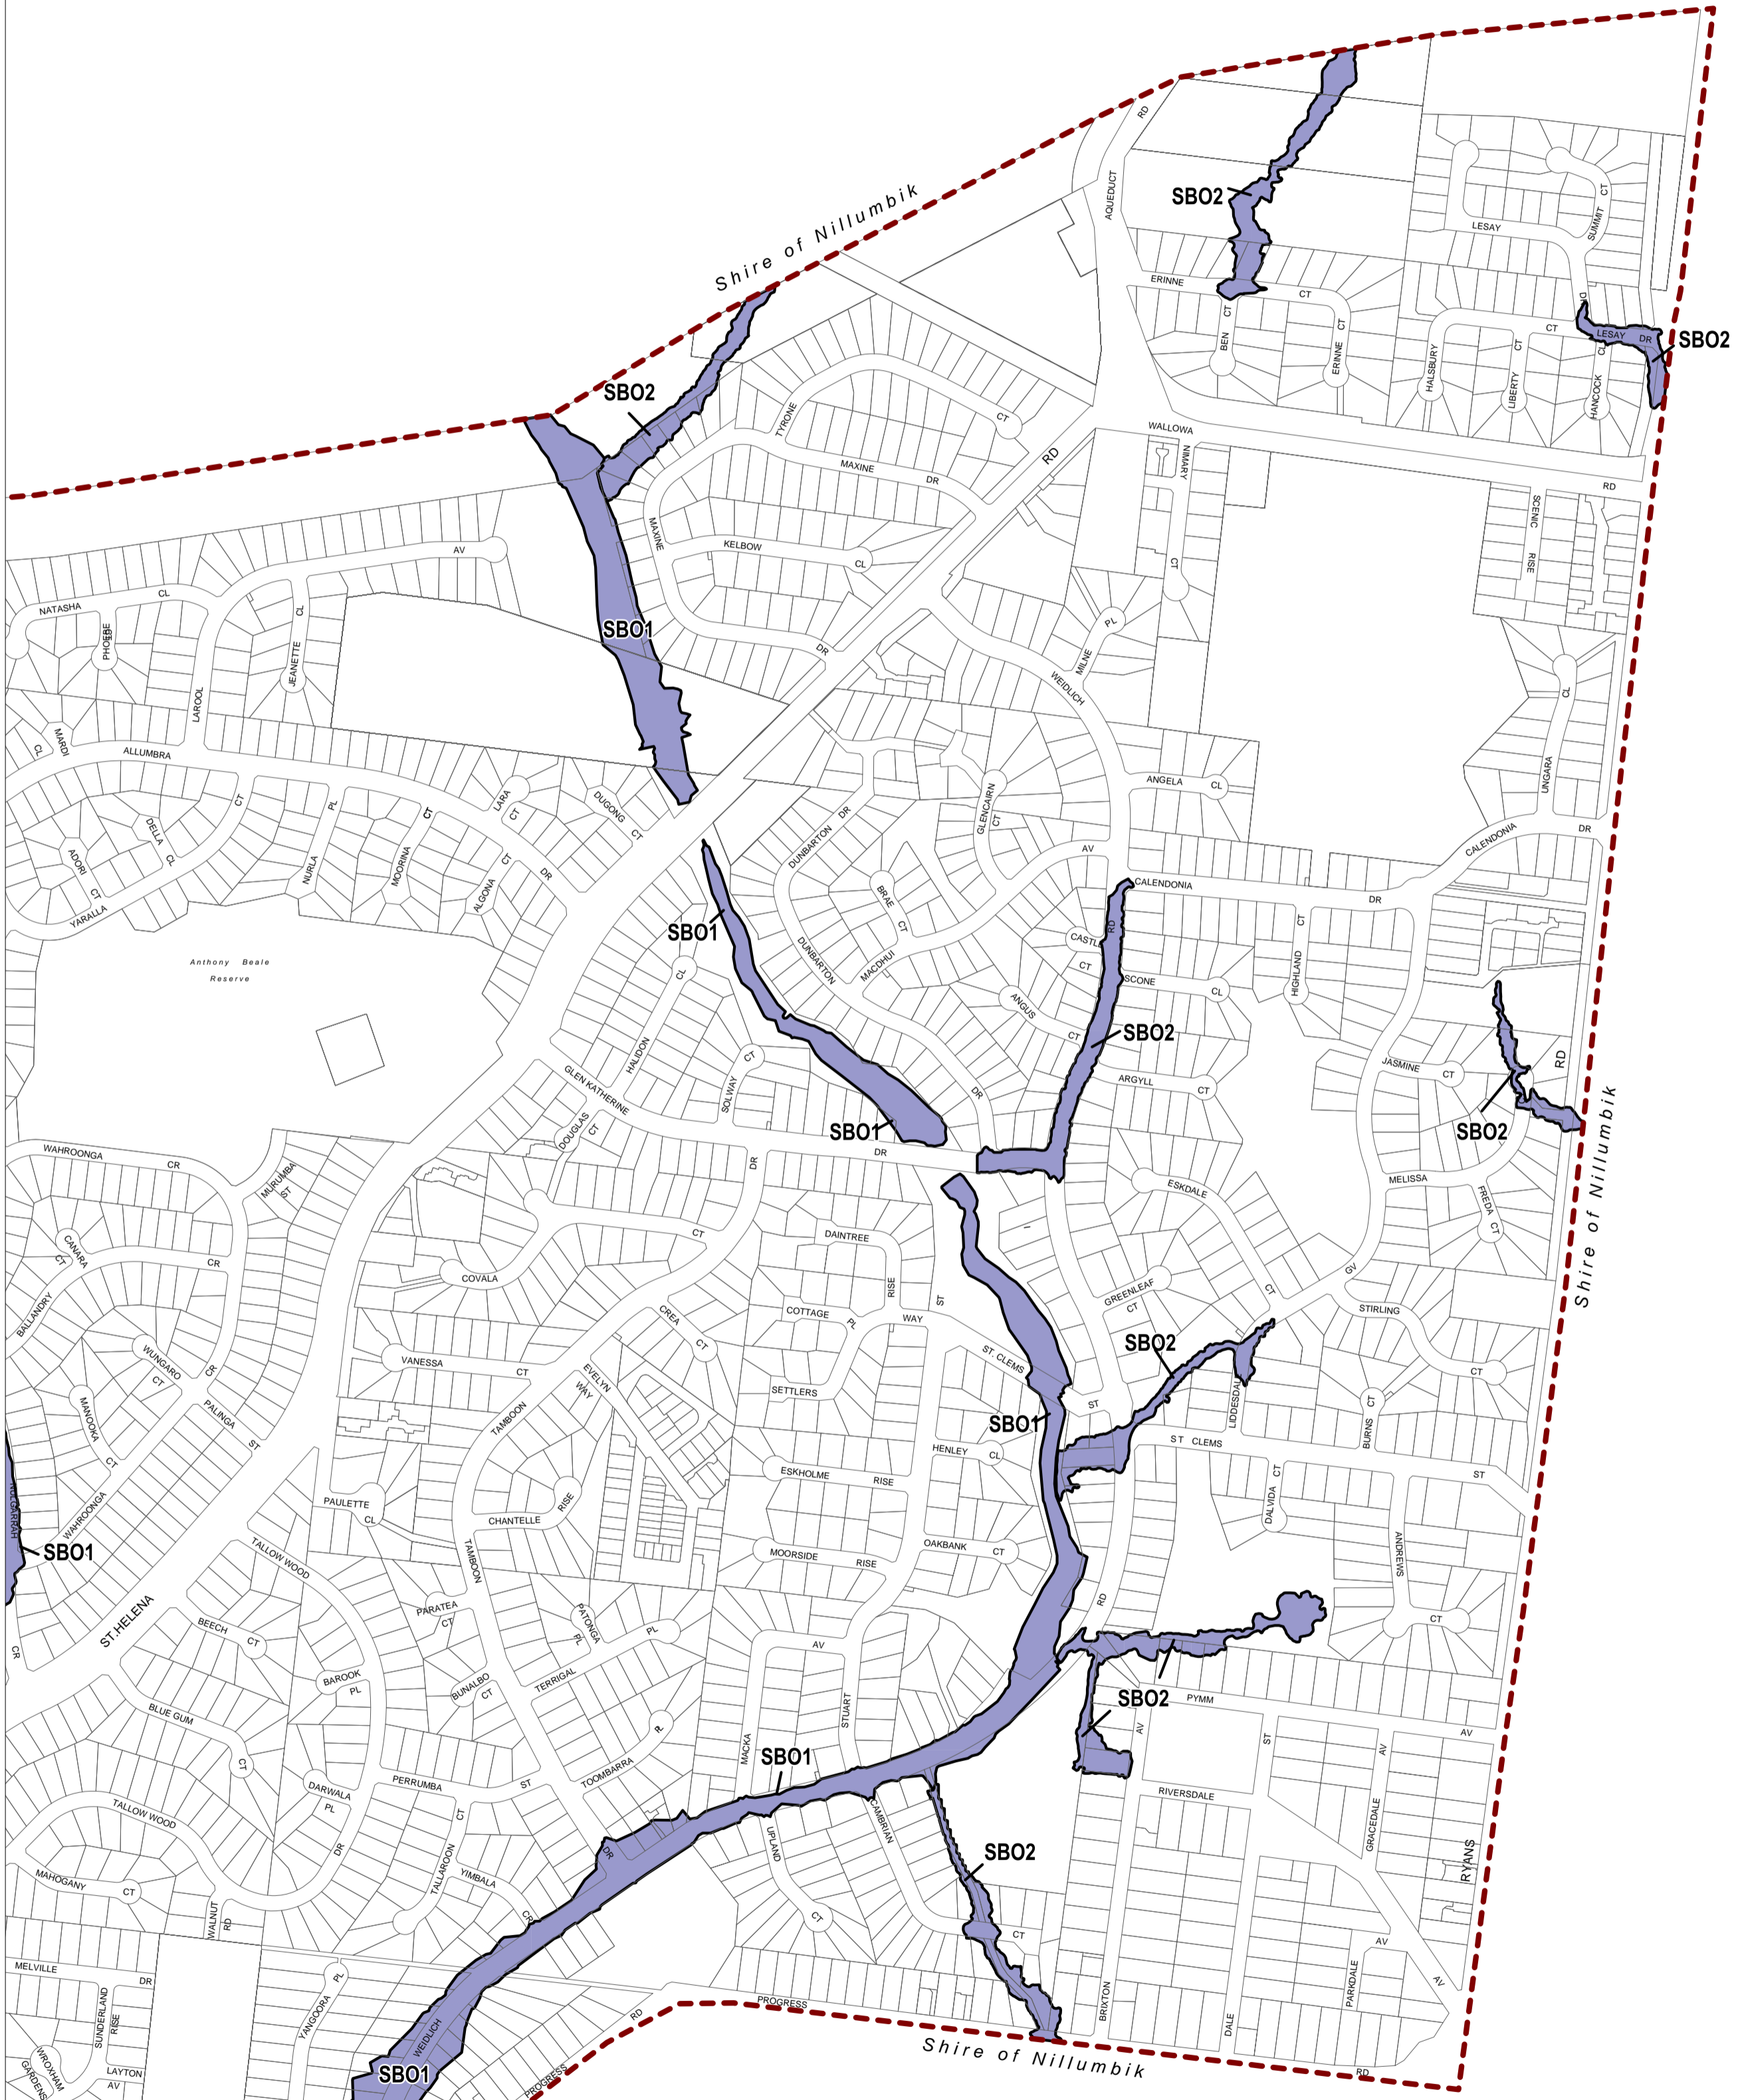

BANYULE PLANNING SCHEME - LOCAL PROVISION

Overlays

- SBO1 Special Building Overlay - Schedule 1
- SBO2 Special Building Overlay - Schedule 2

AUSTRALIAN MAP GRID ZONE 55

PREPARED BY: Planning Mapping Services

Environment, Land, Water and Planning

Printed: 26/2/2016

AMENDMENT C101