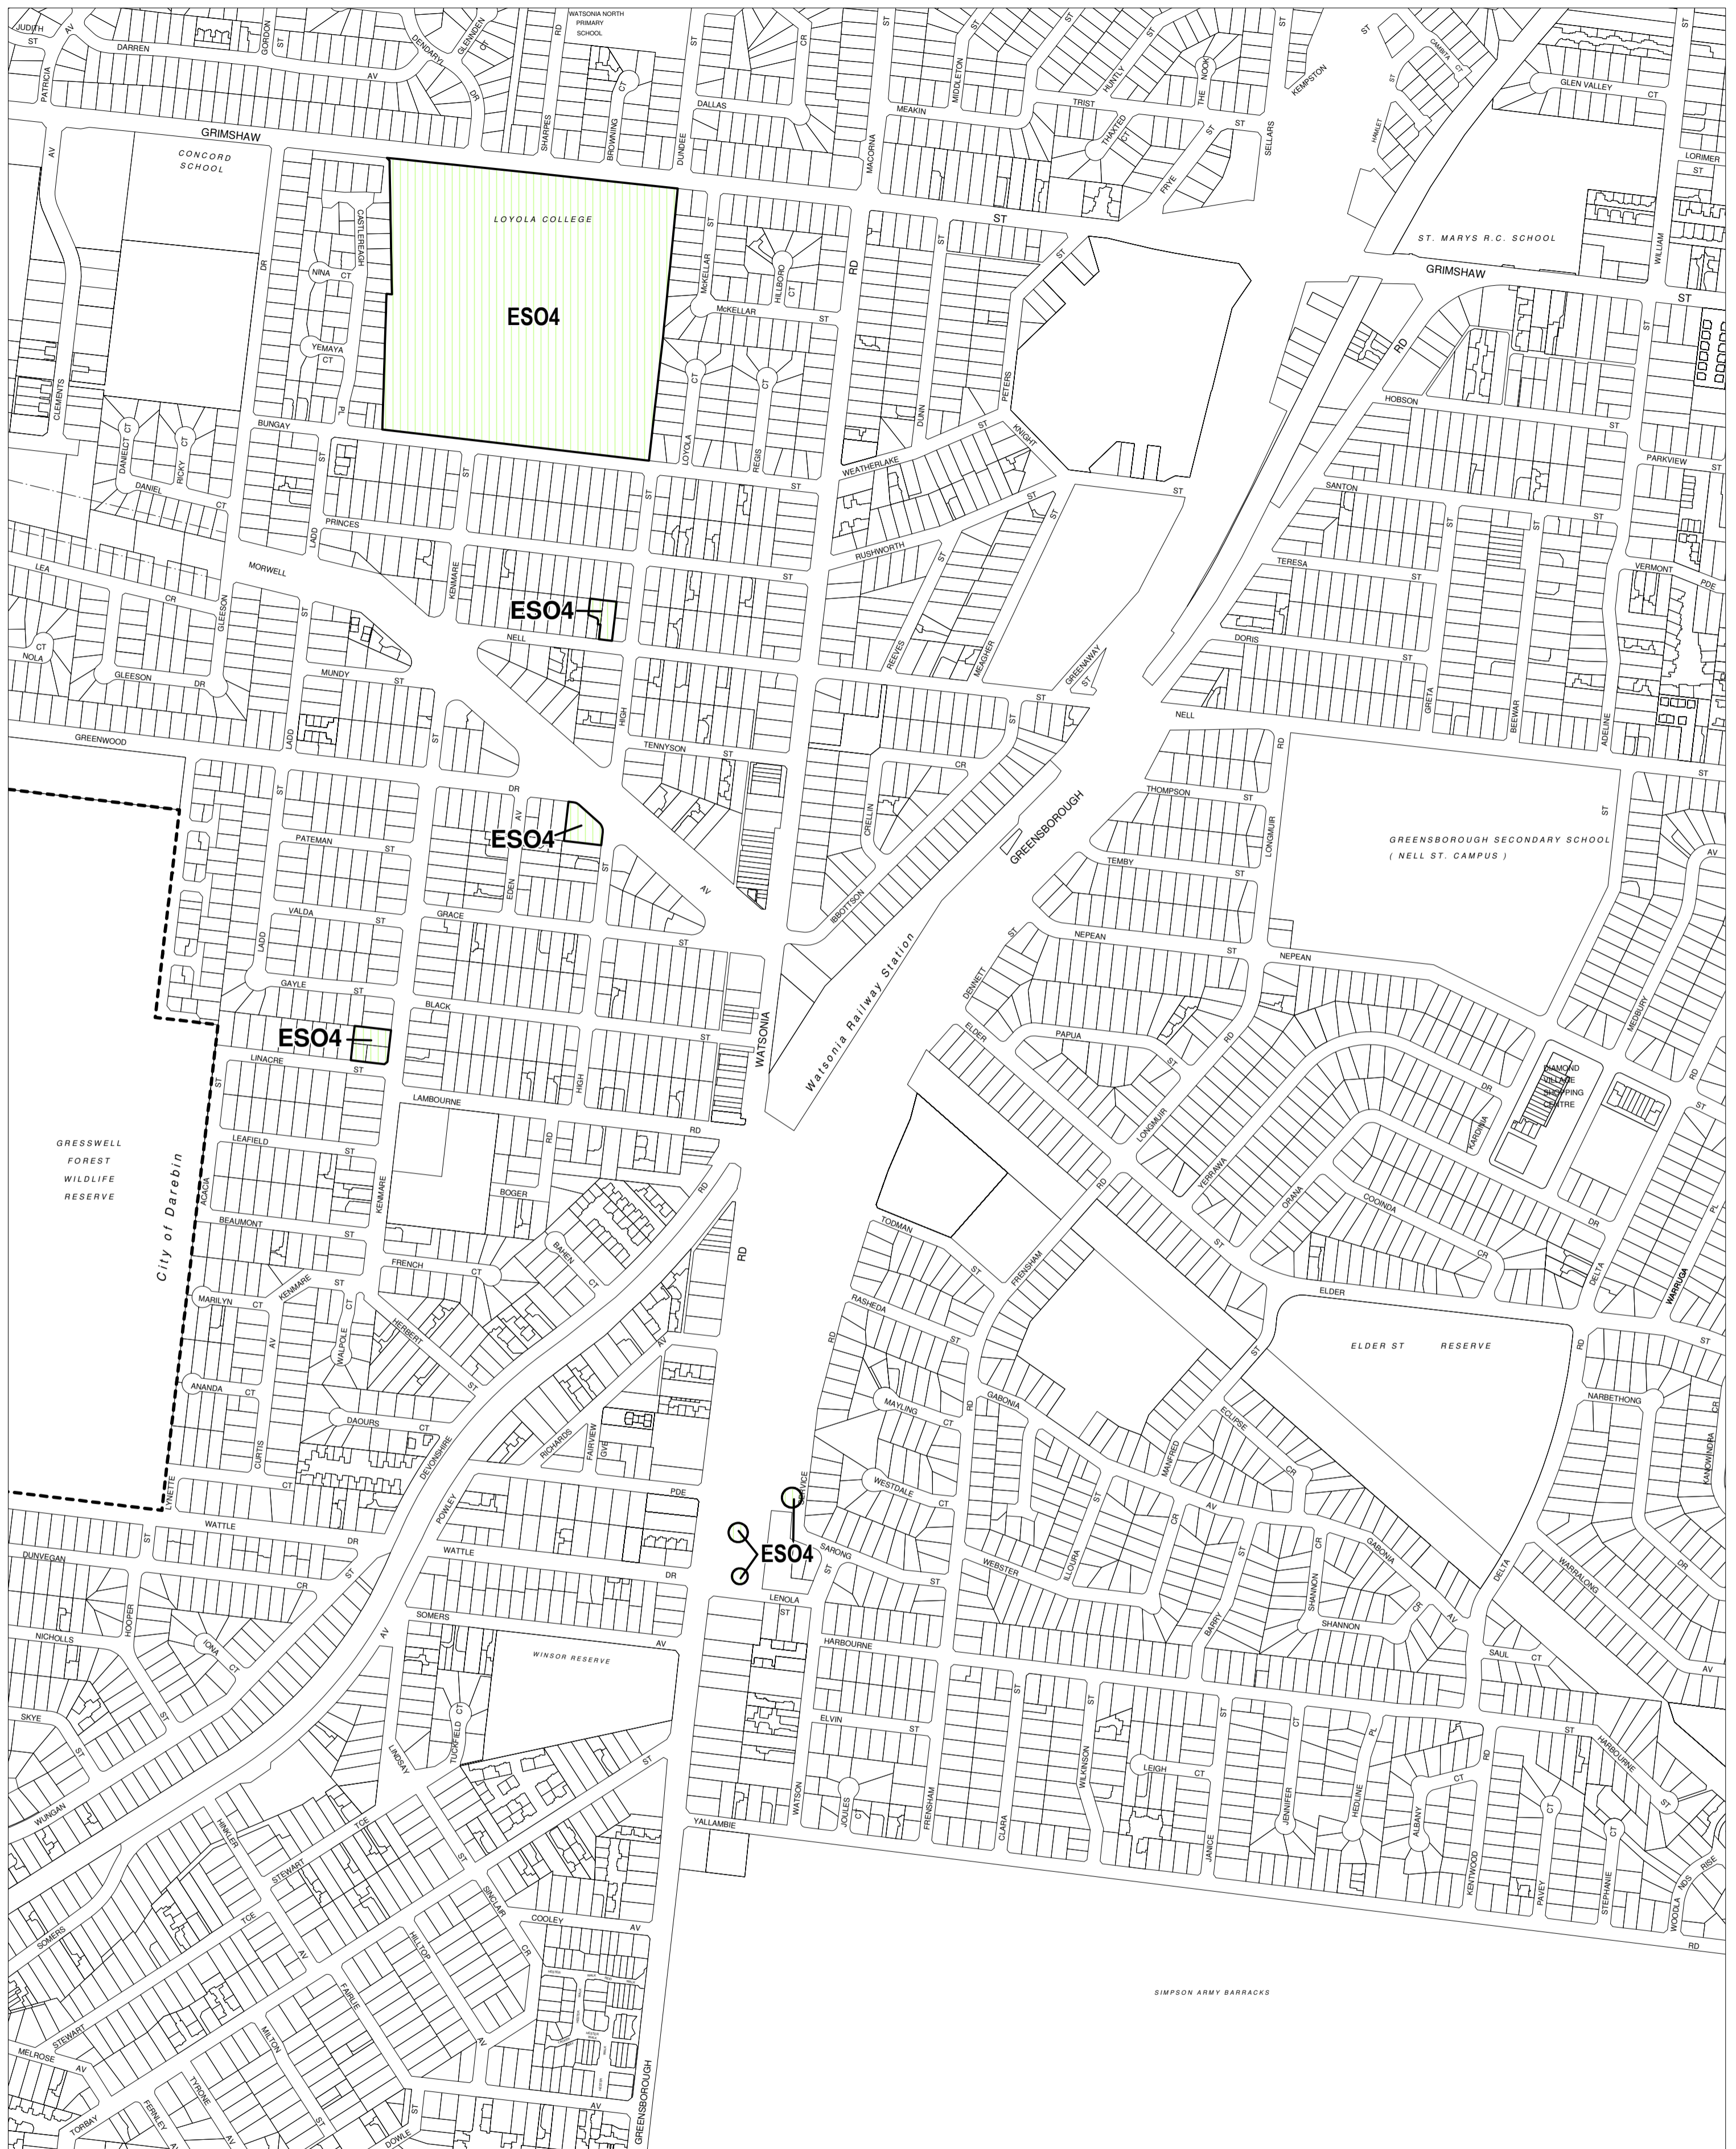

BANYULE PLANNING SCHEME - LOCAL PROVISION

Overlays
ESO4 Environmental Significance Overlay - Schedule 4

Printed: 24/8/2010

AMENDMENT C67