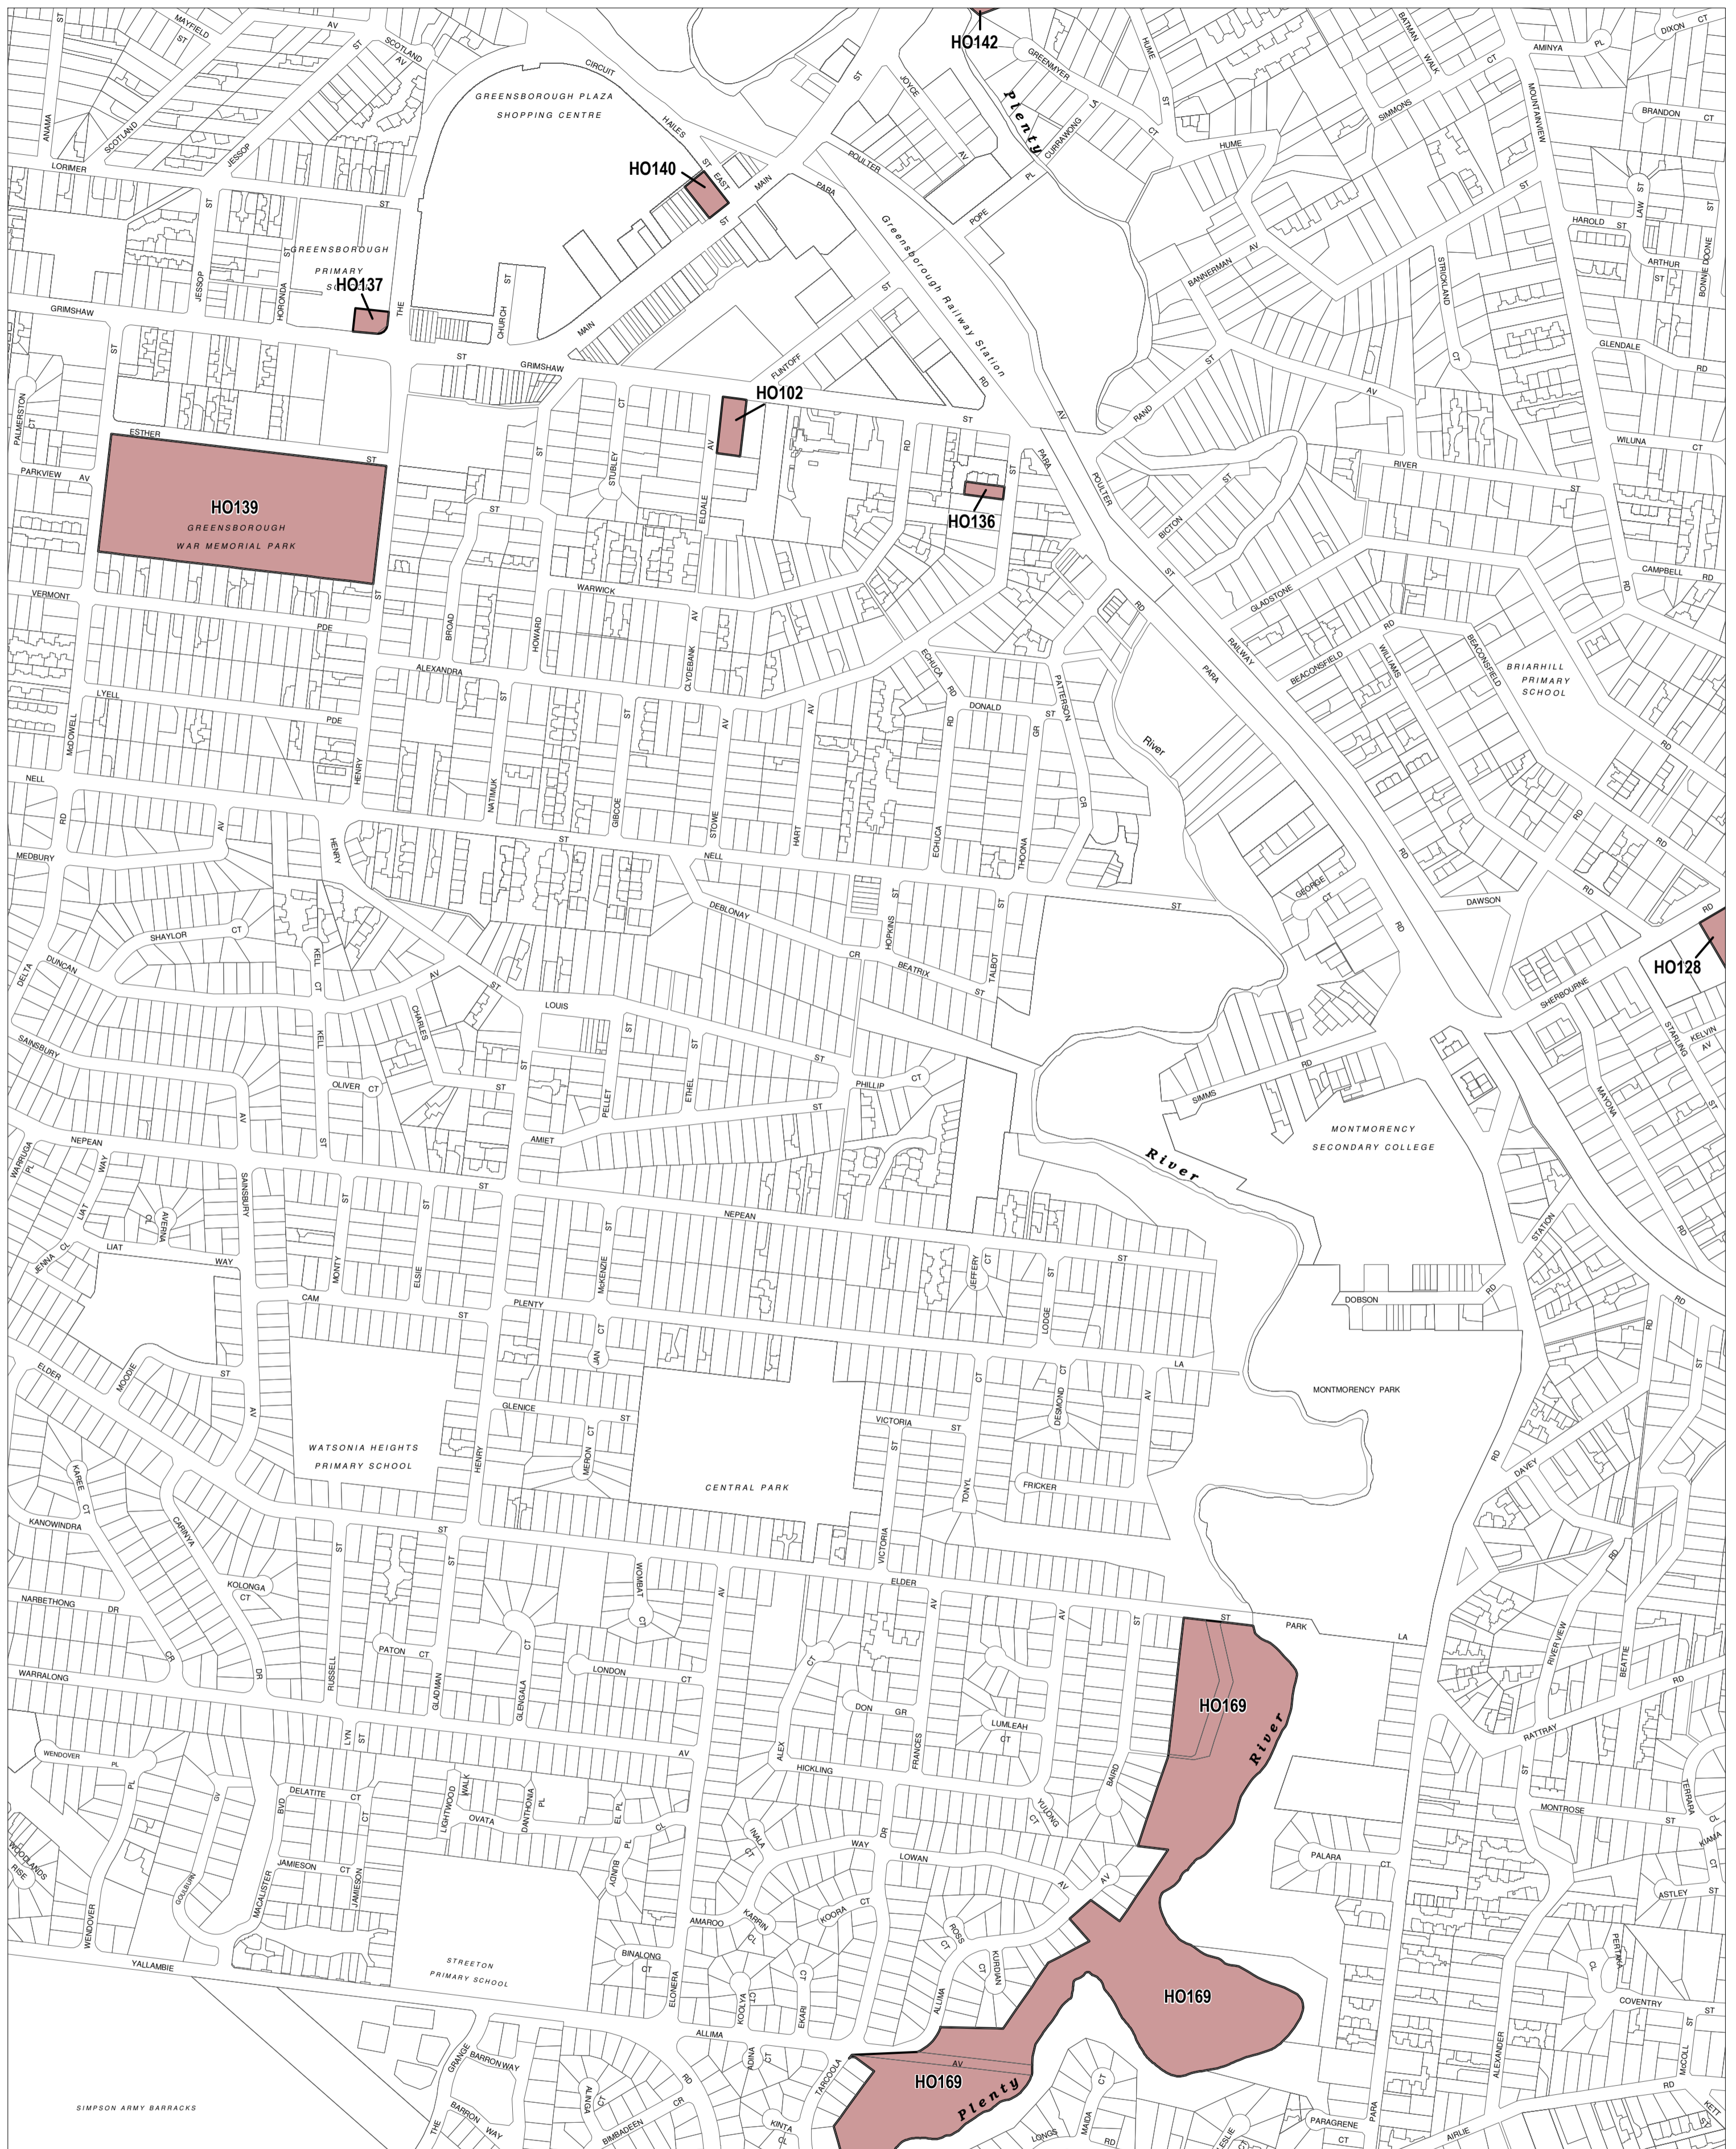

BANYULE PLANNING SCHEME - LOCAL PROVISION

Overlays
Heritage Overlay

Printed: 31/8/2012

AMENDMENT C64