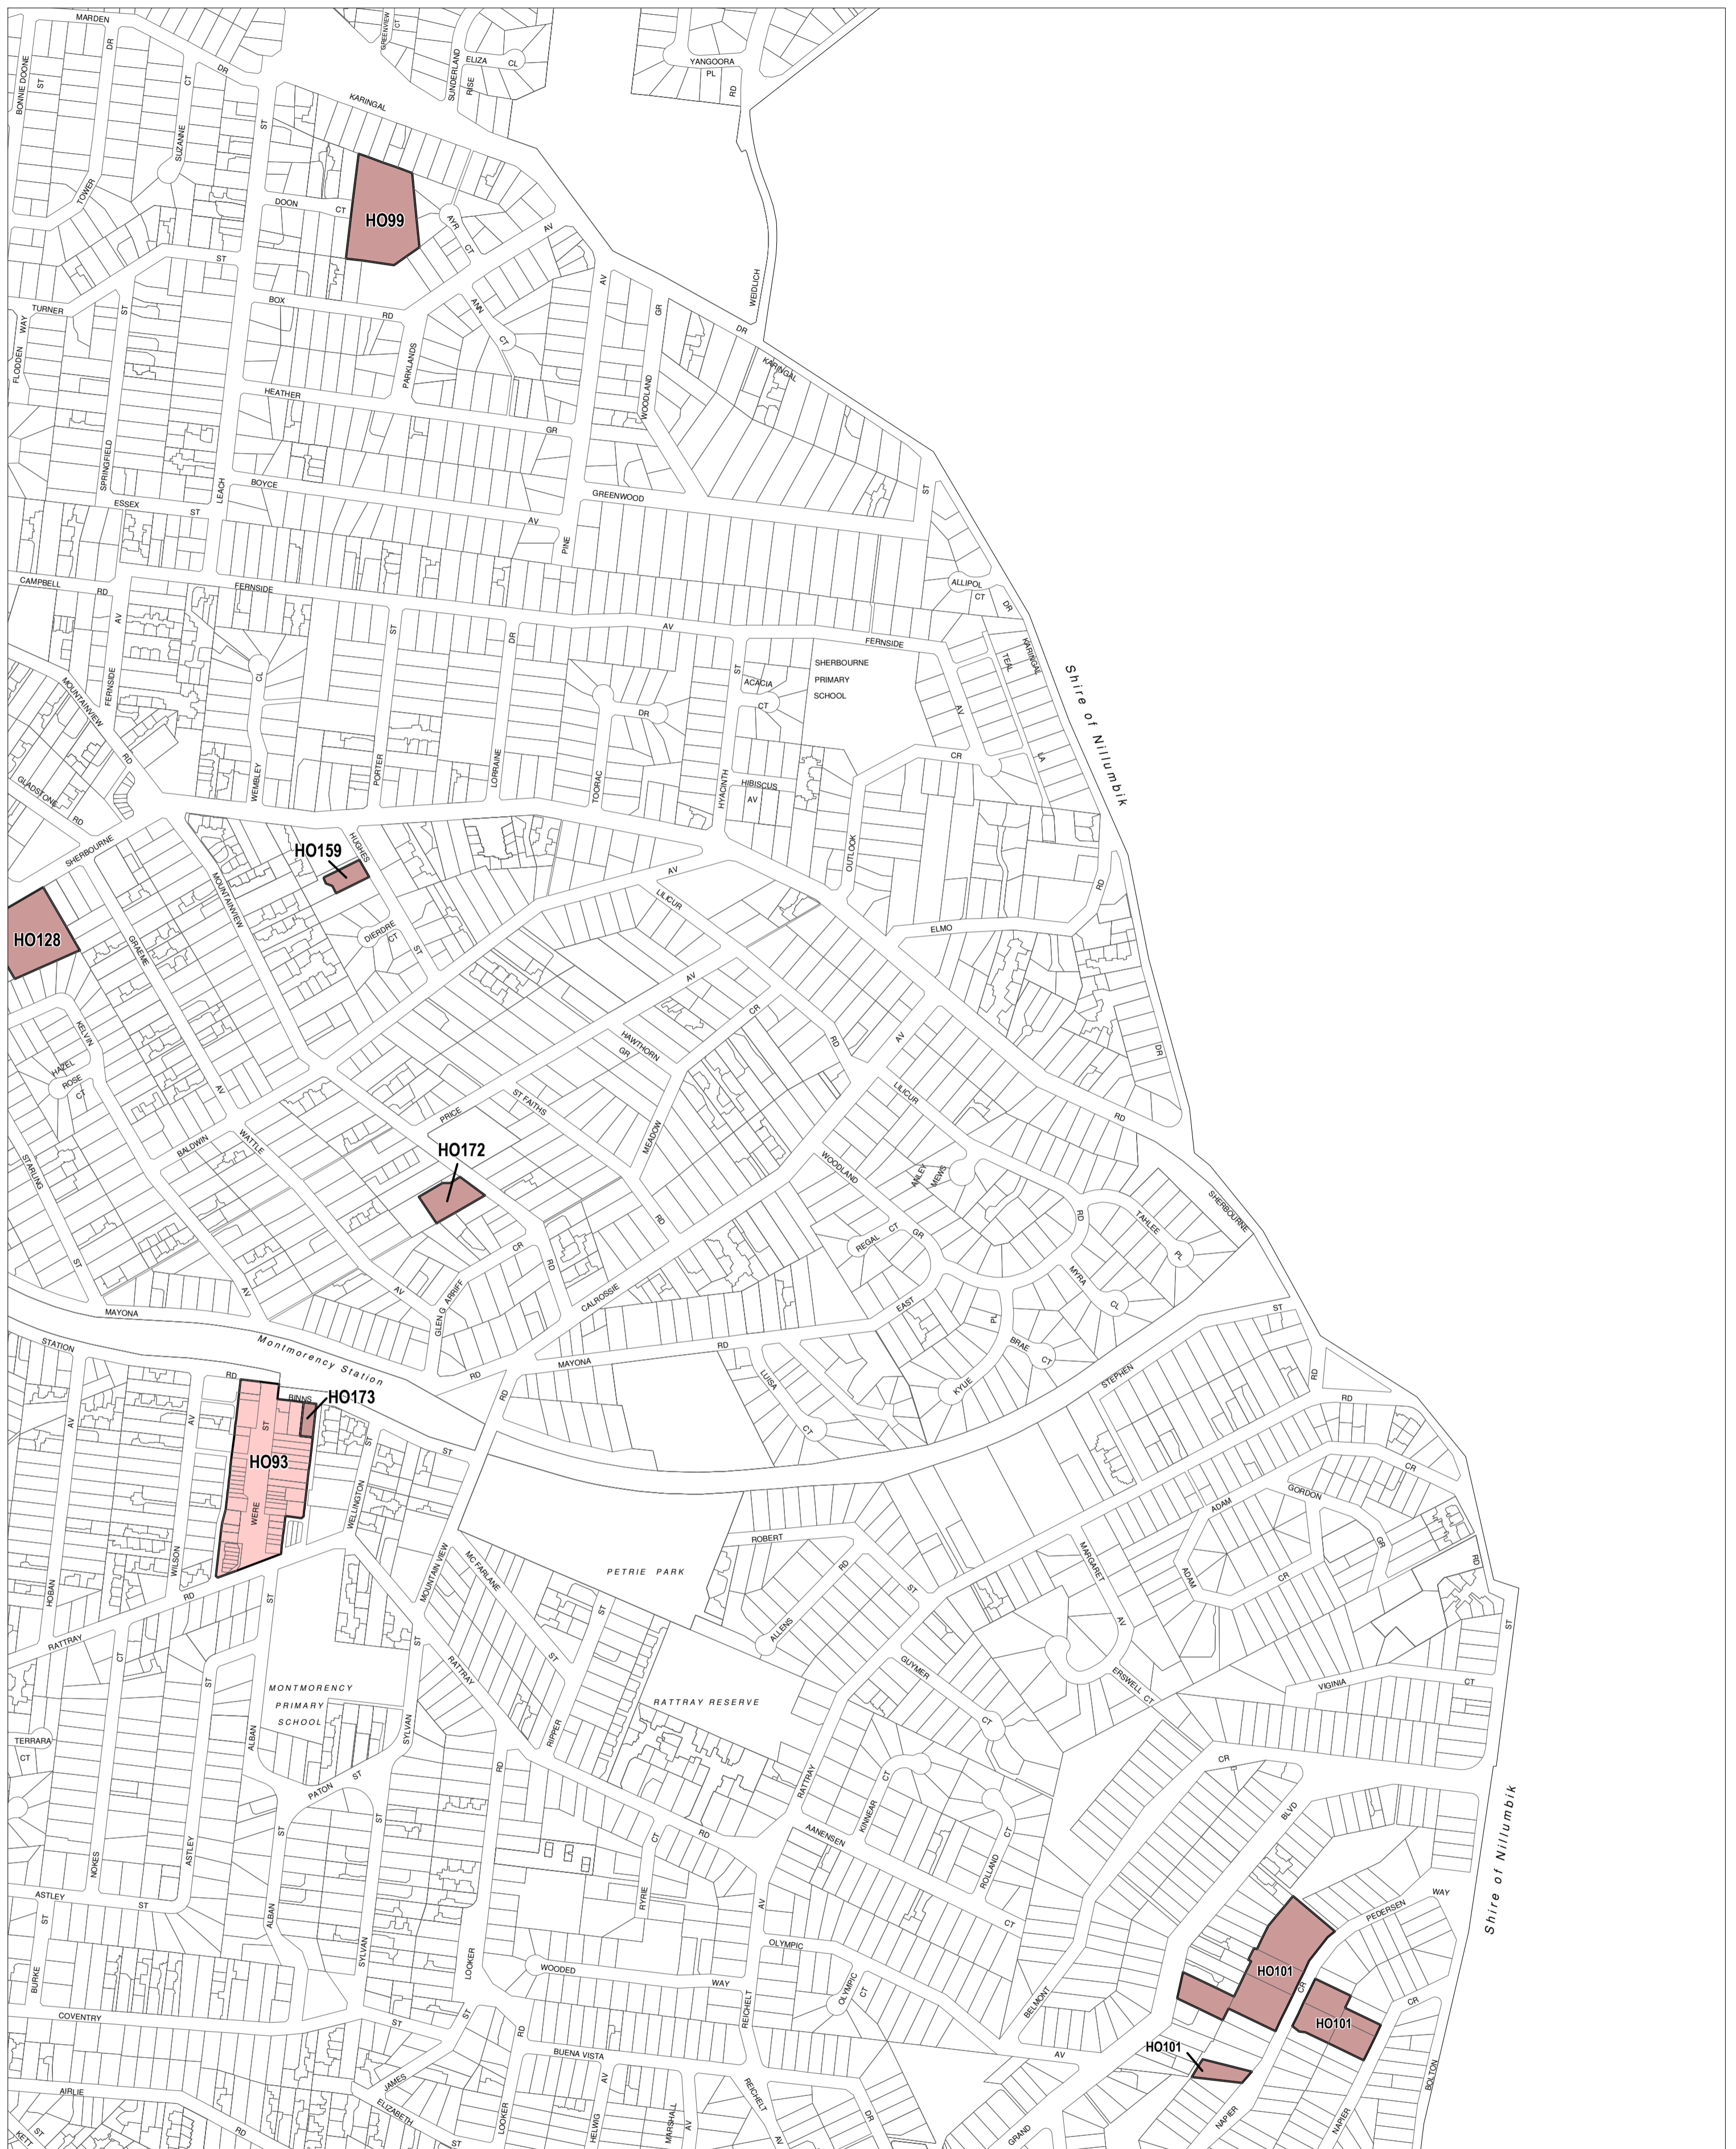

BANYULE PLANNING SCHEME - LOCAL PROVISION

Overlays
HO Heritage Overlay

AUSTRALIAN MAP GRID ZONE 55

Printed: 31/8/2012

AMENDMENT C64