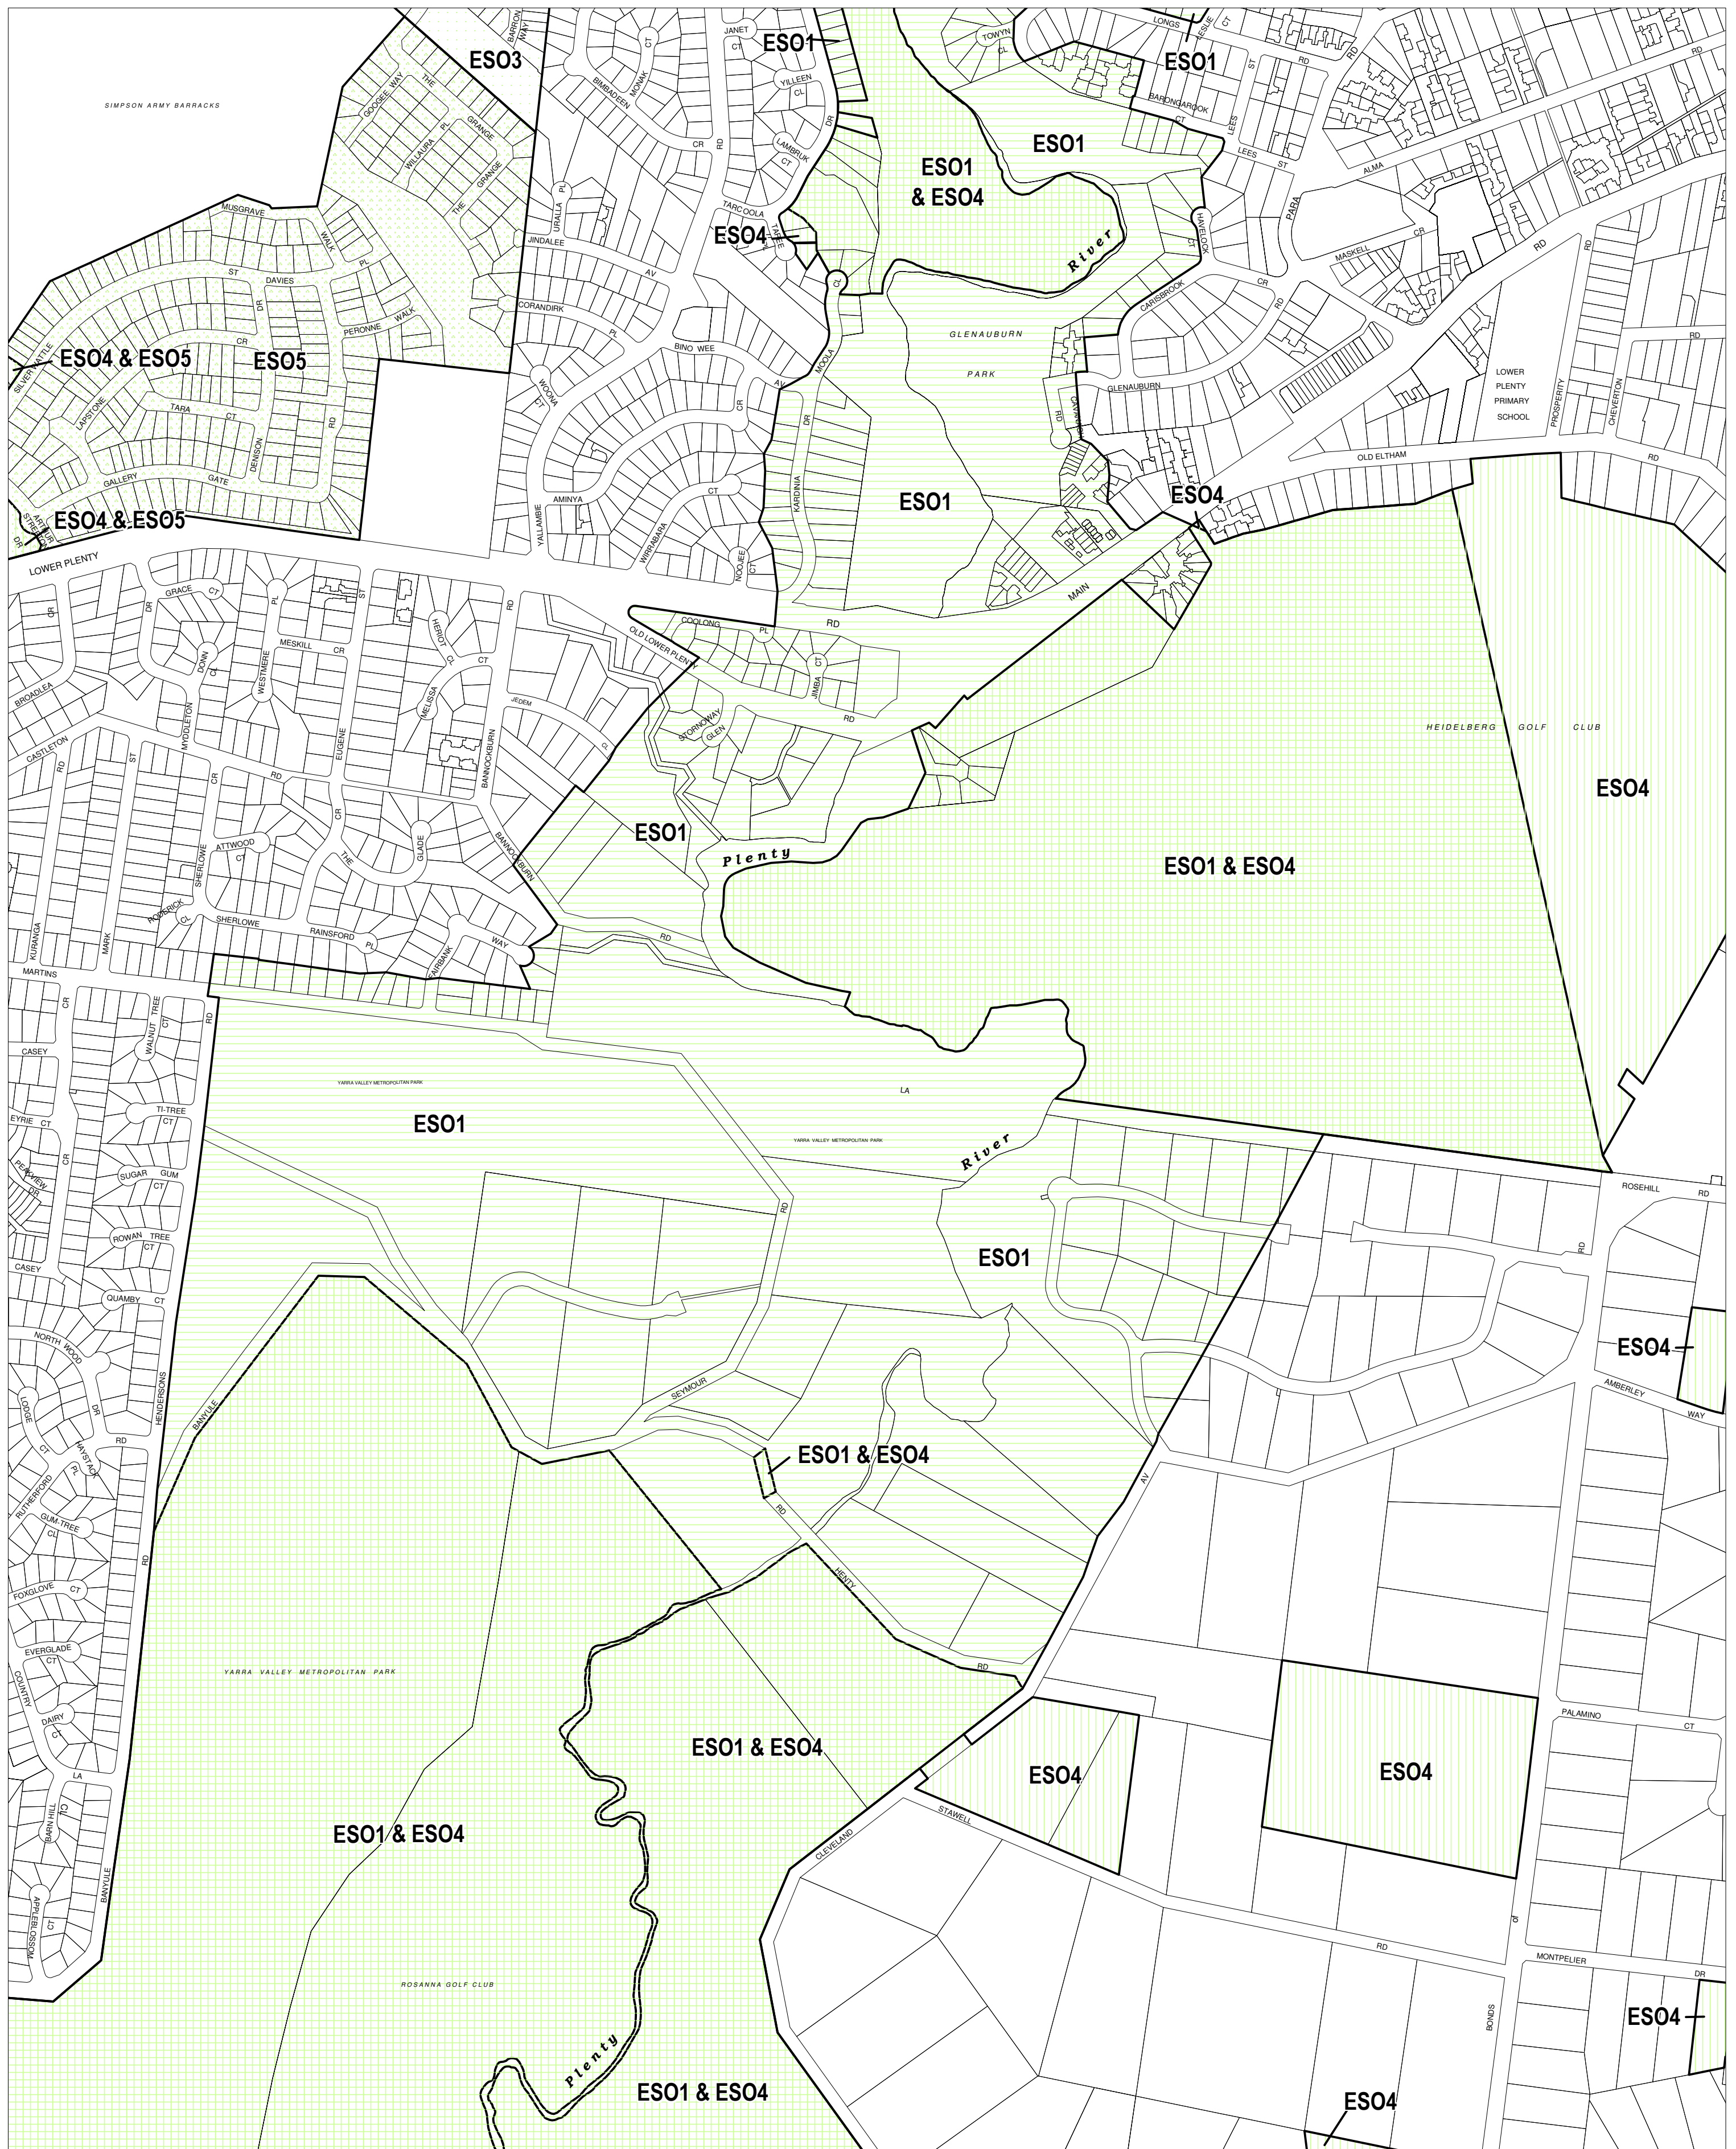

BANYULE PLANNING SCHEME - LOCAL PROVISION

Overlays	Description
ES01	Environmental Significance Overlay - Schedule 1
ES03	Environmental Significance Overlay - Schedule 3
ES04	Environmental Significance Overlay - Schedule 4
ES05	Environmental Significance Overlay - Schedule 5

100 0 100 200 300 400 500 m
AUSTRALIAN MAP GRID ZONE 55

INDEX TO ADJOINING METRIC SERIES MAP

1	2	3	4
5	6	7	8
9	10	11	12
13	14	15	16
17	18	19	20

Printed: 24/8/2010

AMENDMENT C67