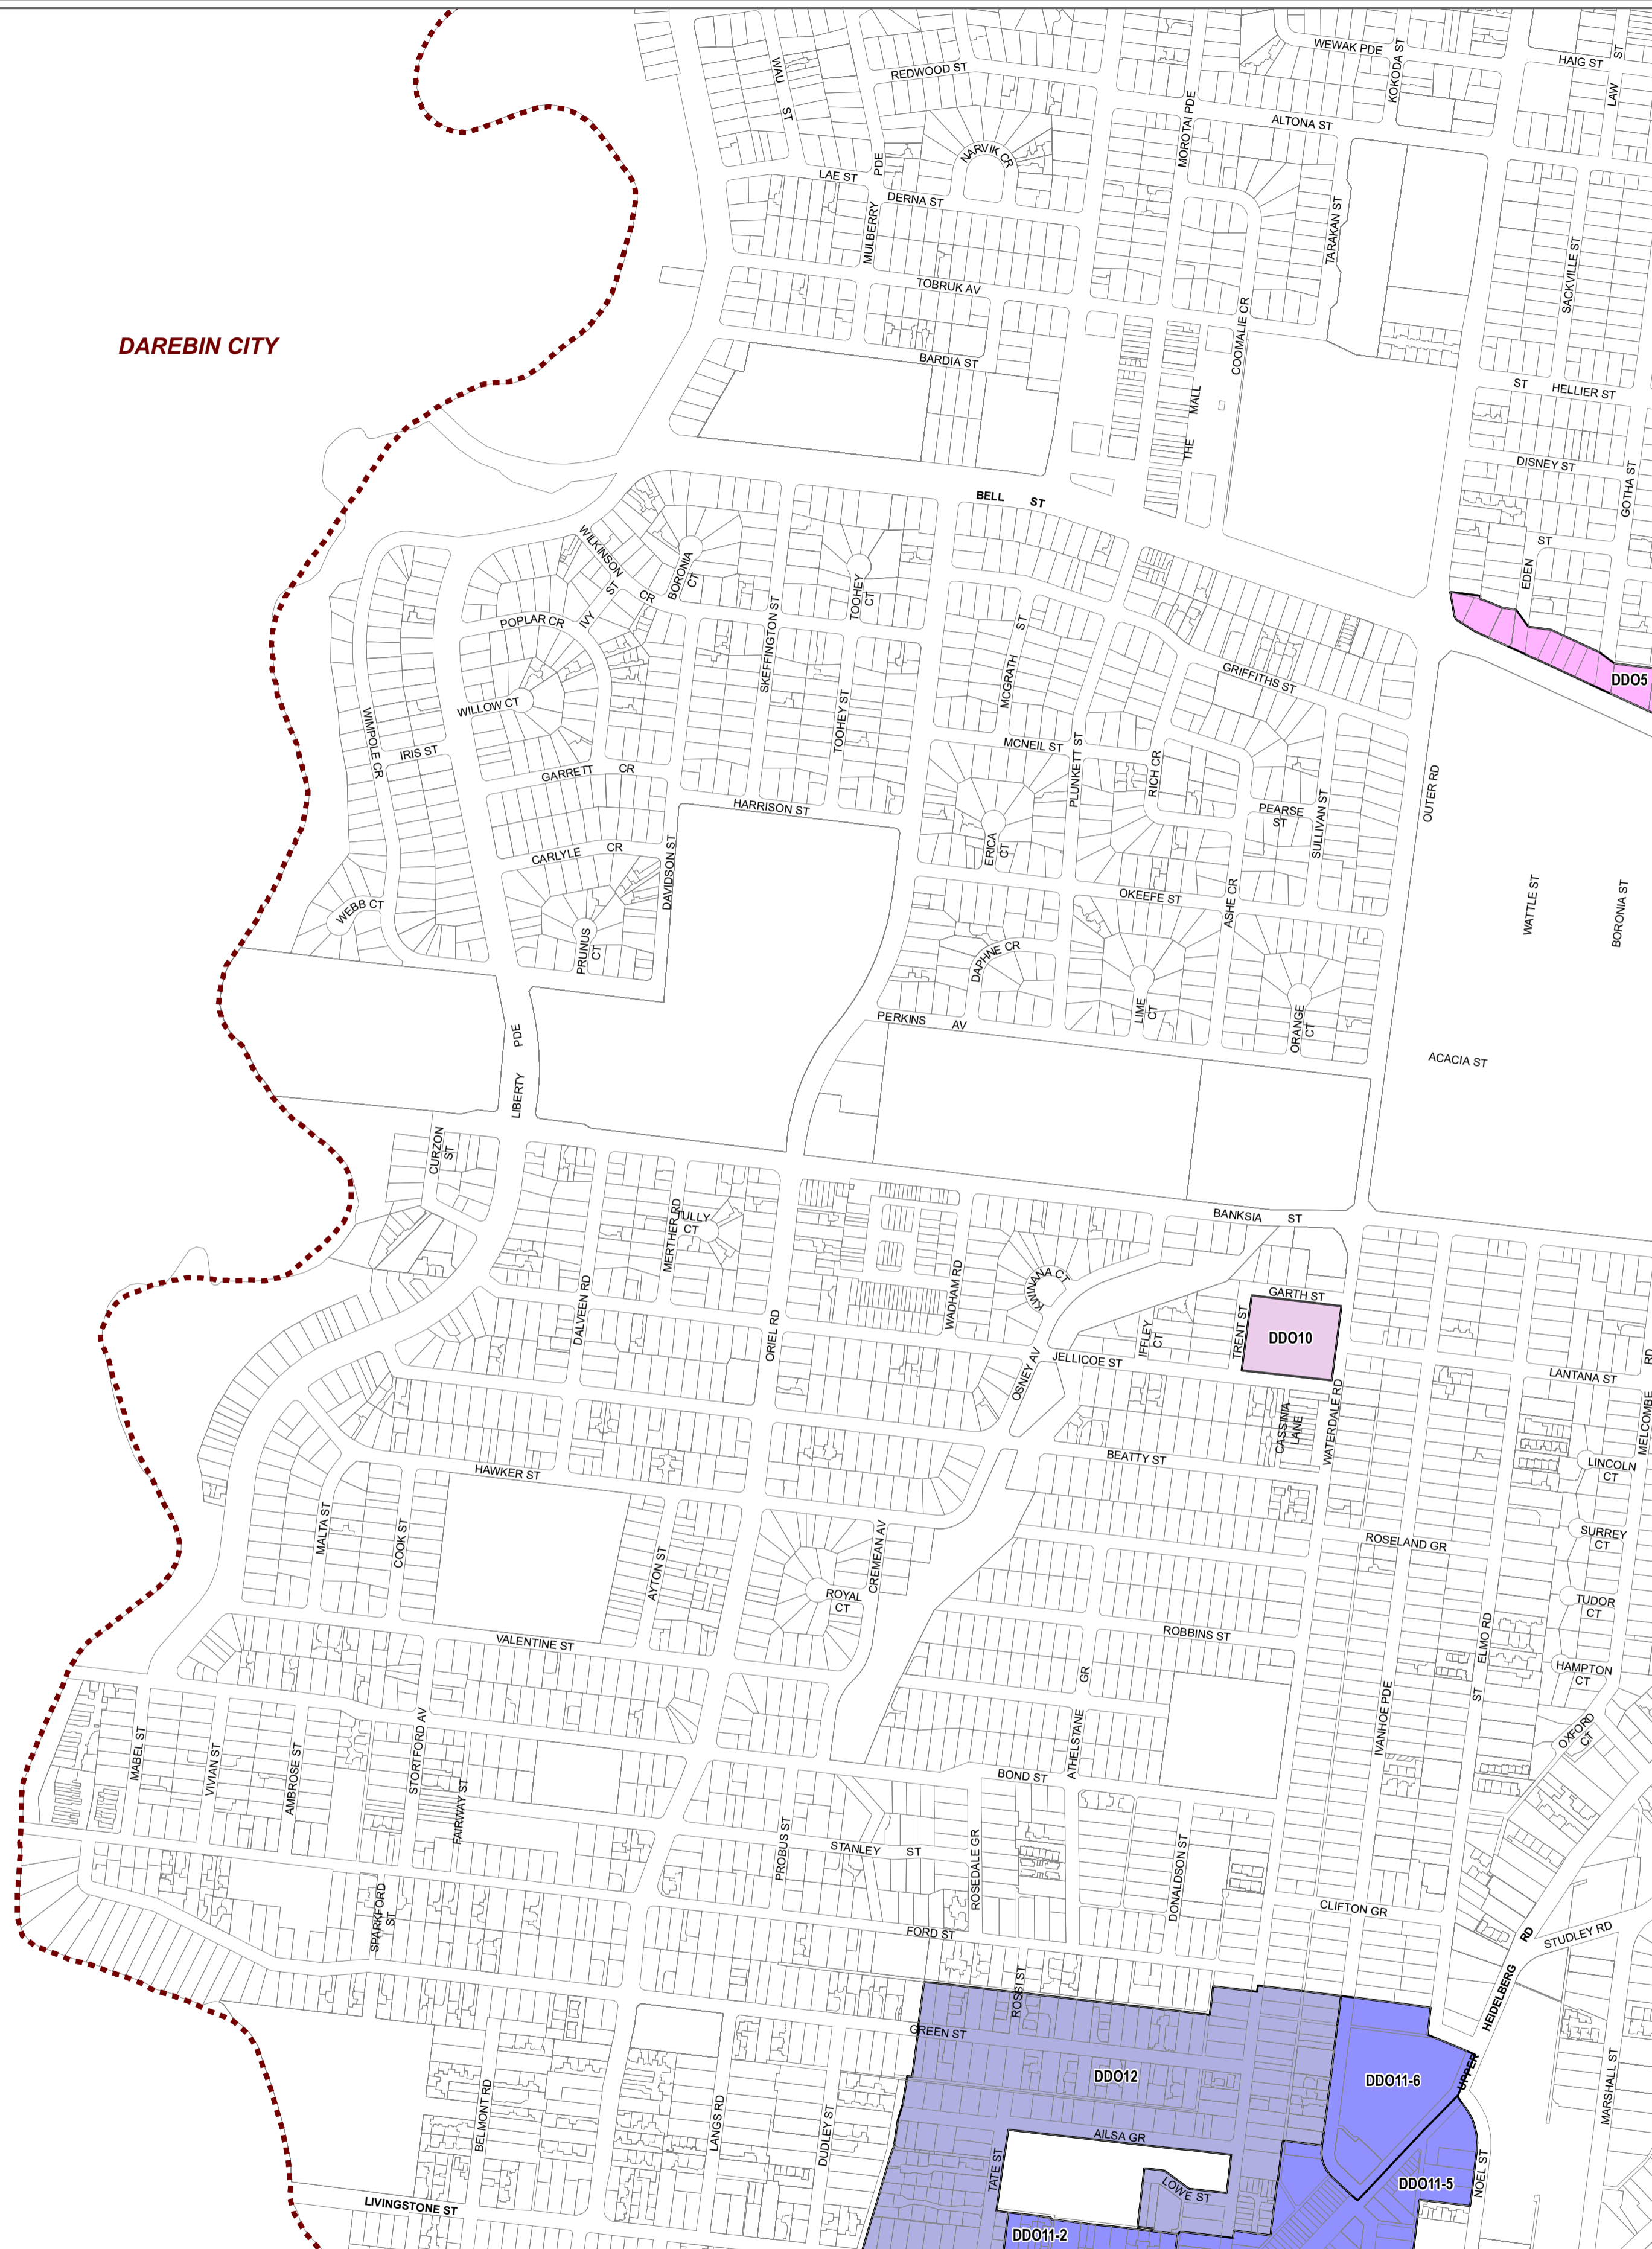

BANYULE PLANNING SCHEME - LOCAL PROVISION

DAREBIN CITY

- LEGEND**
- DDO05 - Design and Development Overlay - Schedule 5
 - DDO10 - Design and Development Overlay - Schedule 10
 - DDO11 - Design and Development Overlay - Schedule 11
 - DDO12 - Design and Development Overlay - Schedule 12

© The State of Victoria Department of Environment, Land, Water and Planning 2019

Australian Map Grid Zone 55

Planning Group
AMENDMENT C114bany
 Printed: 26/08/2019

Environment,
 Land, Water
 and Planning

INDEX TO ADJOINING SCHEME MAPS