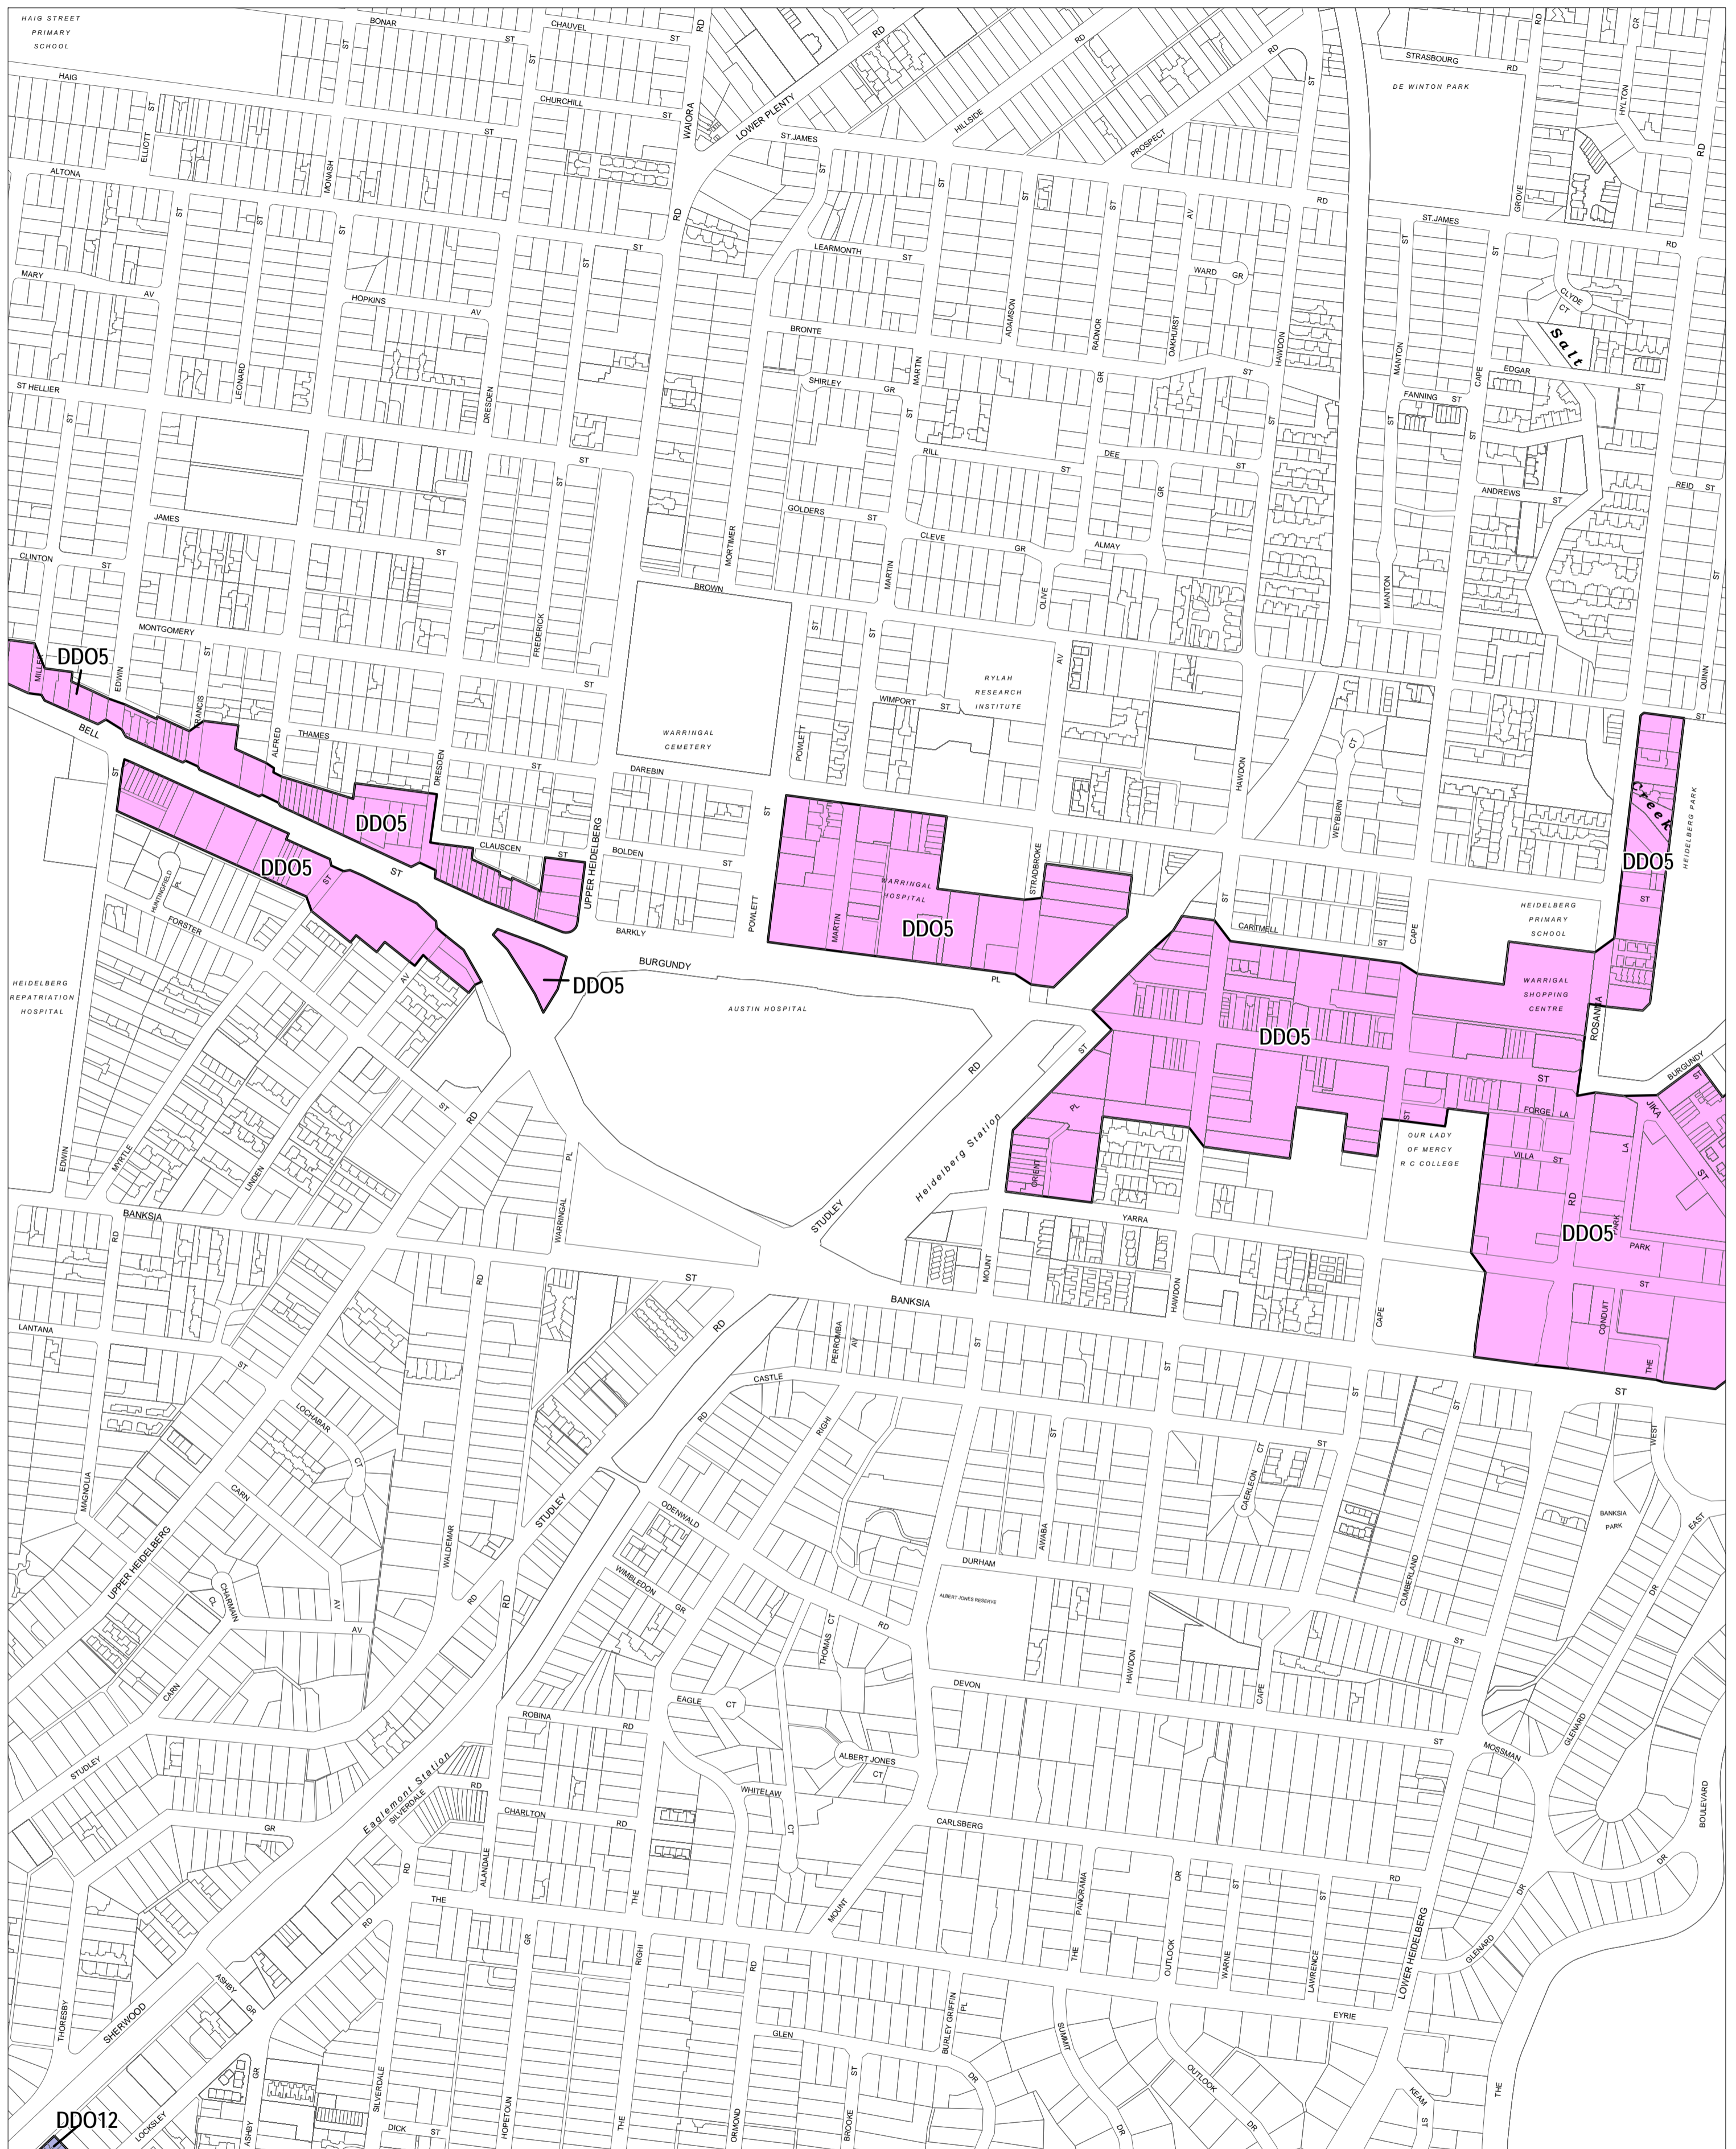

BANYULE PLANNING SCHEME - LOCAL PROVISION

Overlays

- DDO12 Design and Development Overlay - Schedule 12
- DDO5 Design and Development Overlay - Schedule 5

100 0 100 200 300 400 500 m

AUSTRALIAN MAP GRID ZONE 55

INDEX TO ADJOINING METRIC SERIES MAP

1	2	3	4
5	6	7	8
9	10	11	12
13	14	15	16
17	18	19	20

Printed: 21/11/2013

AMENDMENT C91