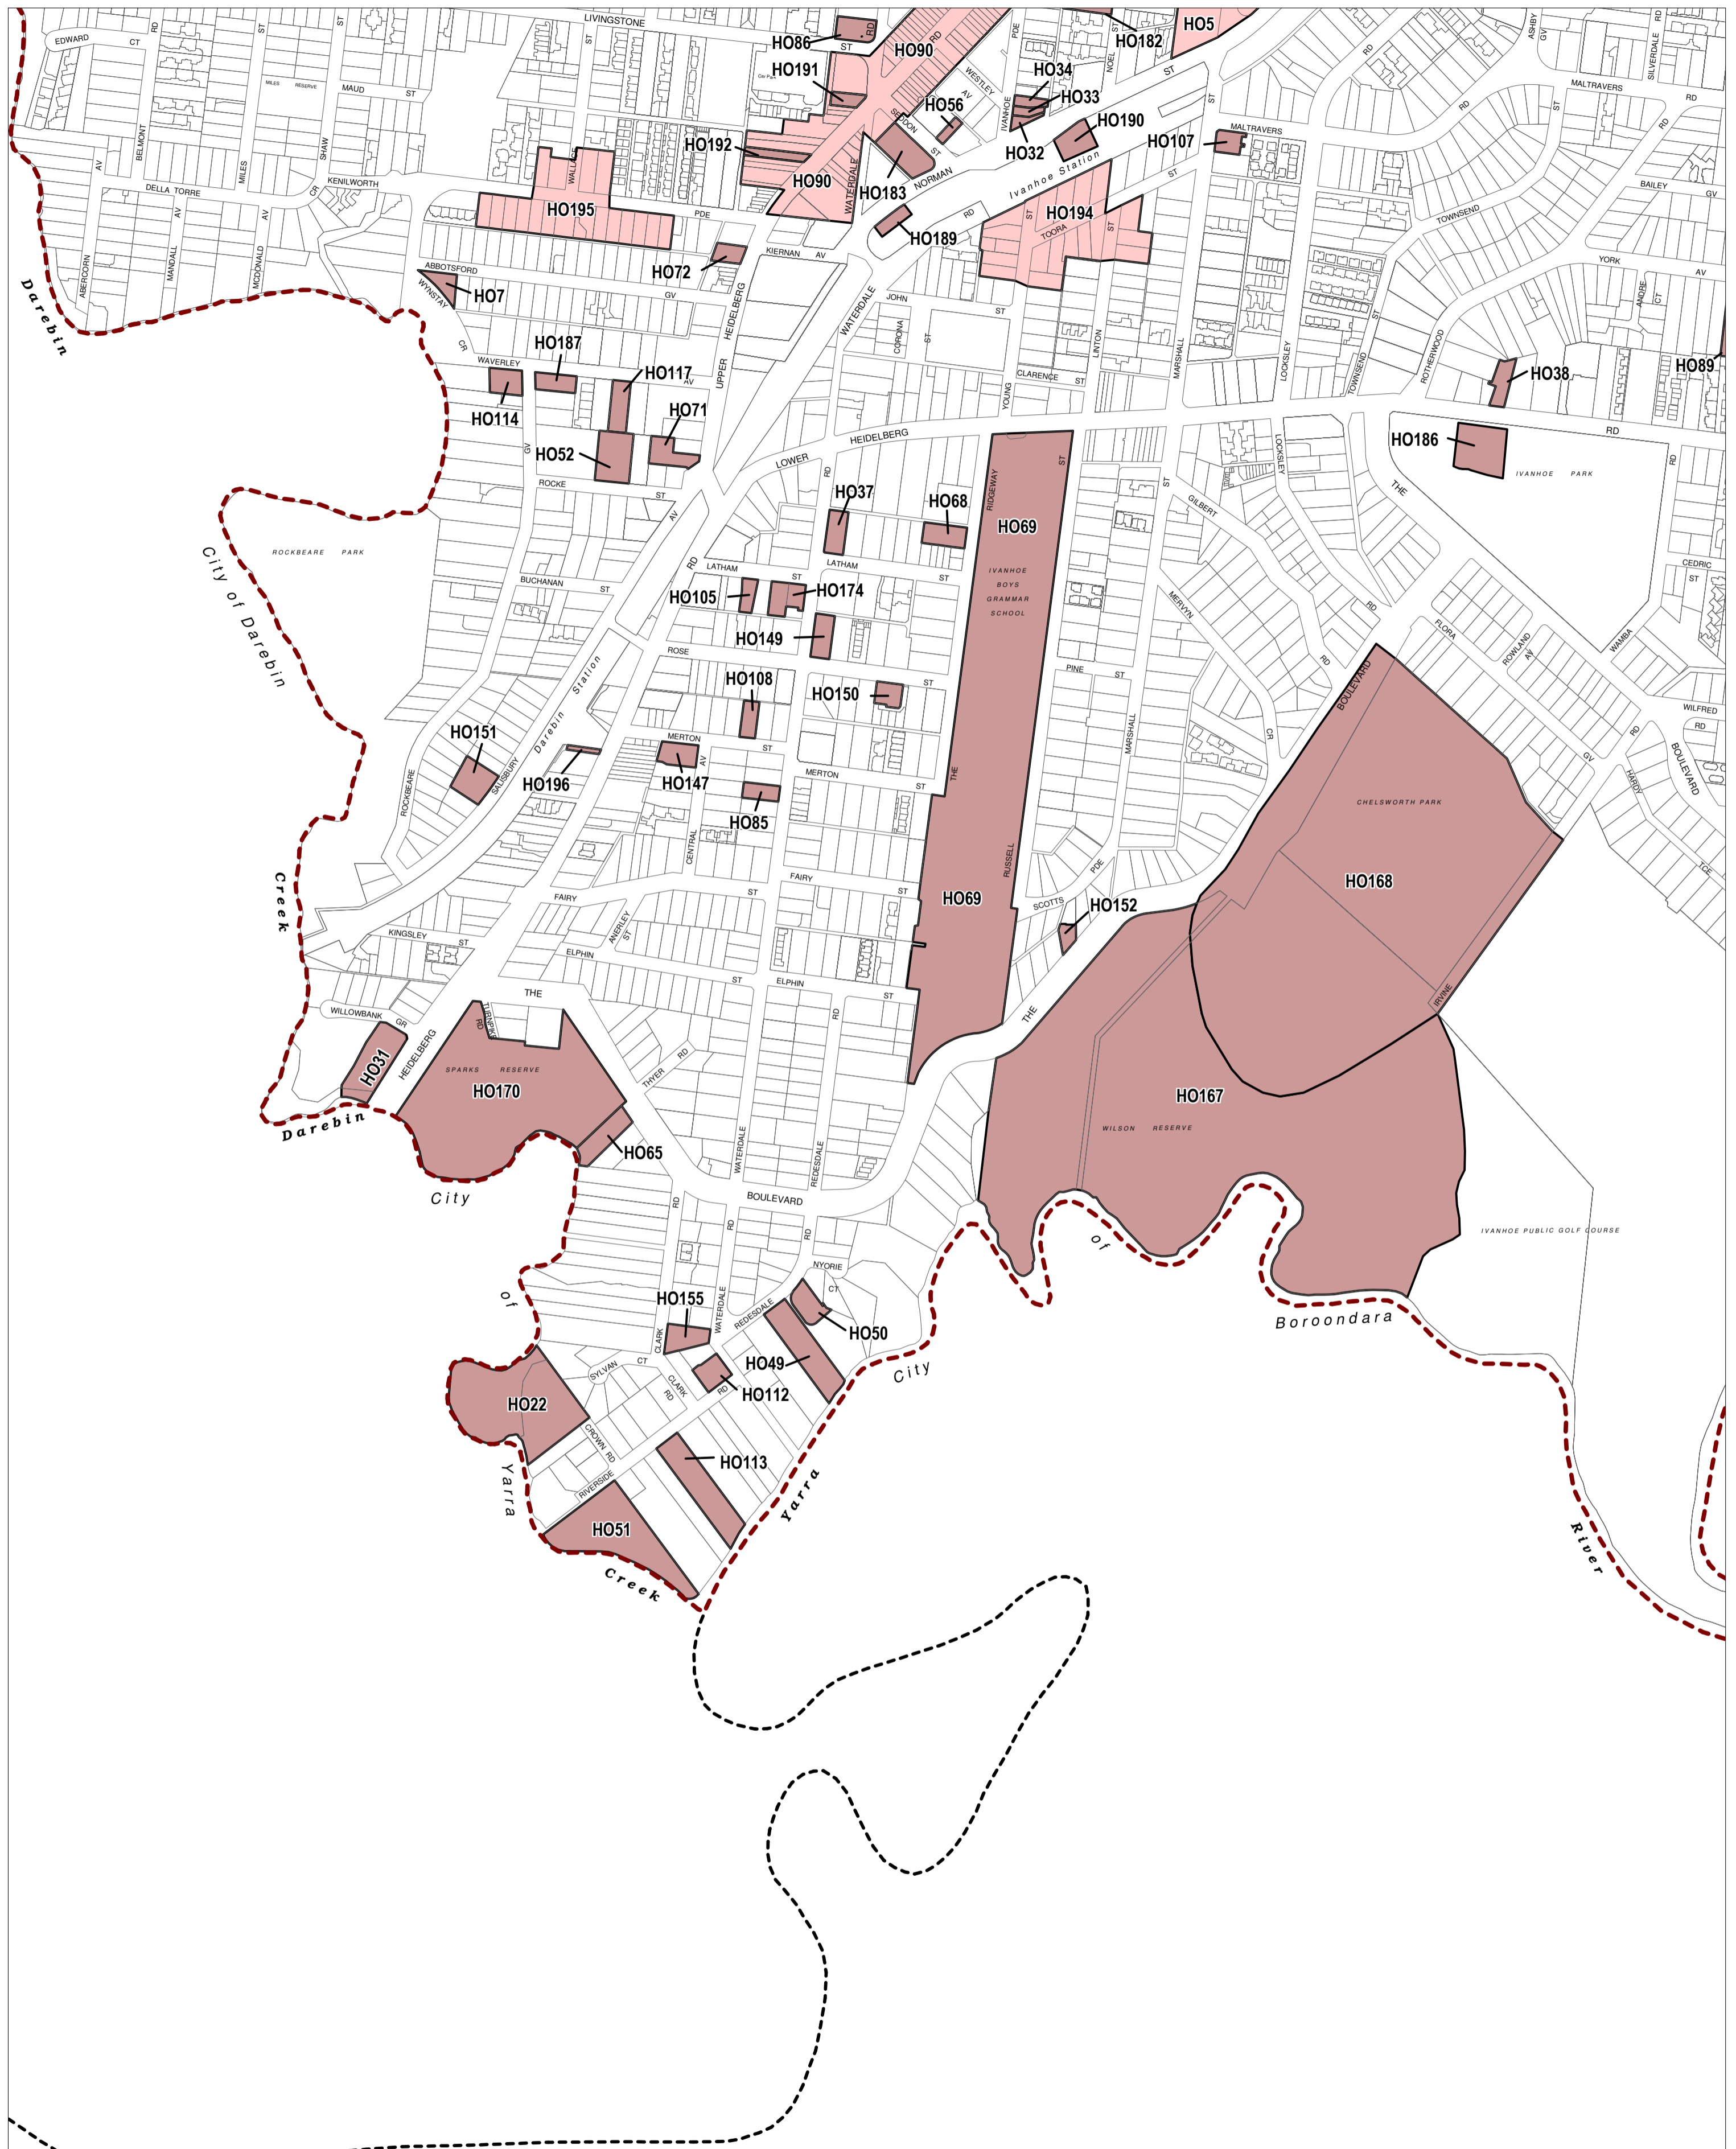

BANYULE PLANNING SCHEME - LOCAL PROVISION

Overlays
HO Heritage Overlay

HERITAGE OVERLAY

100 0 100 200 300 400 500 m
AUSTRALIAN MAP GRID ZONE 55

INDEX TO ADJOINING METRIC SERIES MAP

1	2	3	4
5	6	7	8
9	10	11	12
13	14	15	16
17	18	19	20

Printed: 17/10/2014
AMENDMENT C94 PART2