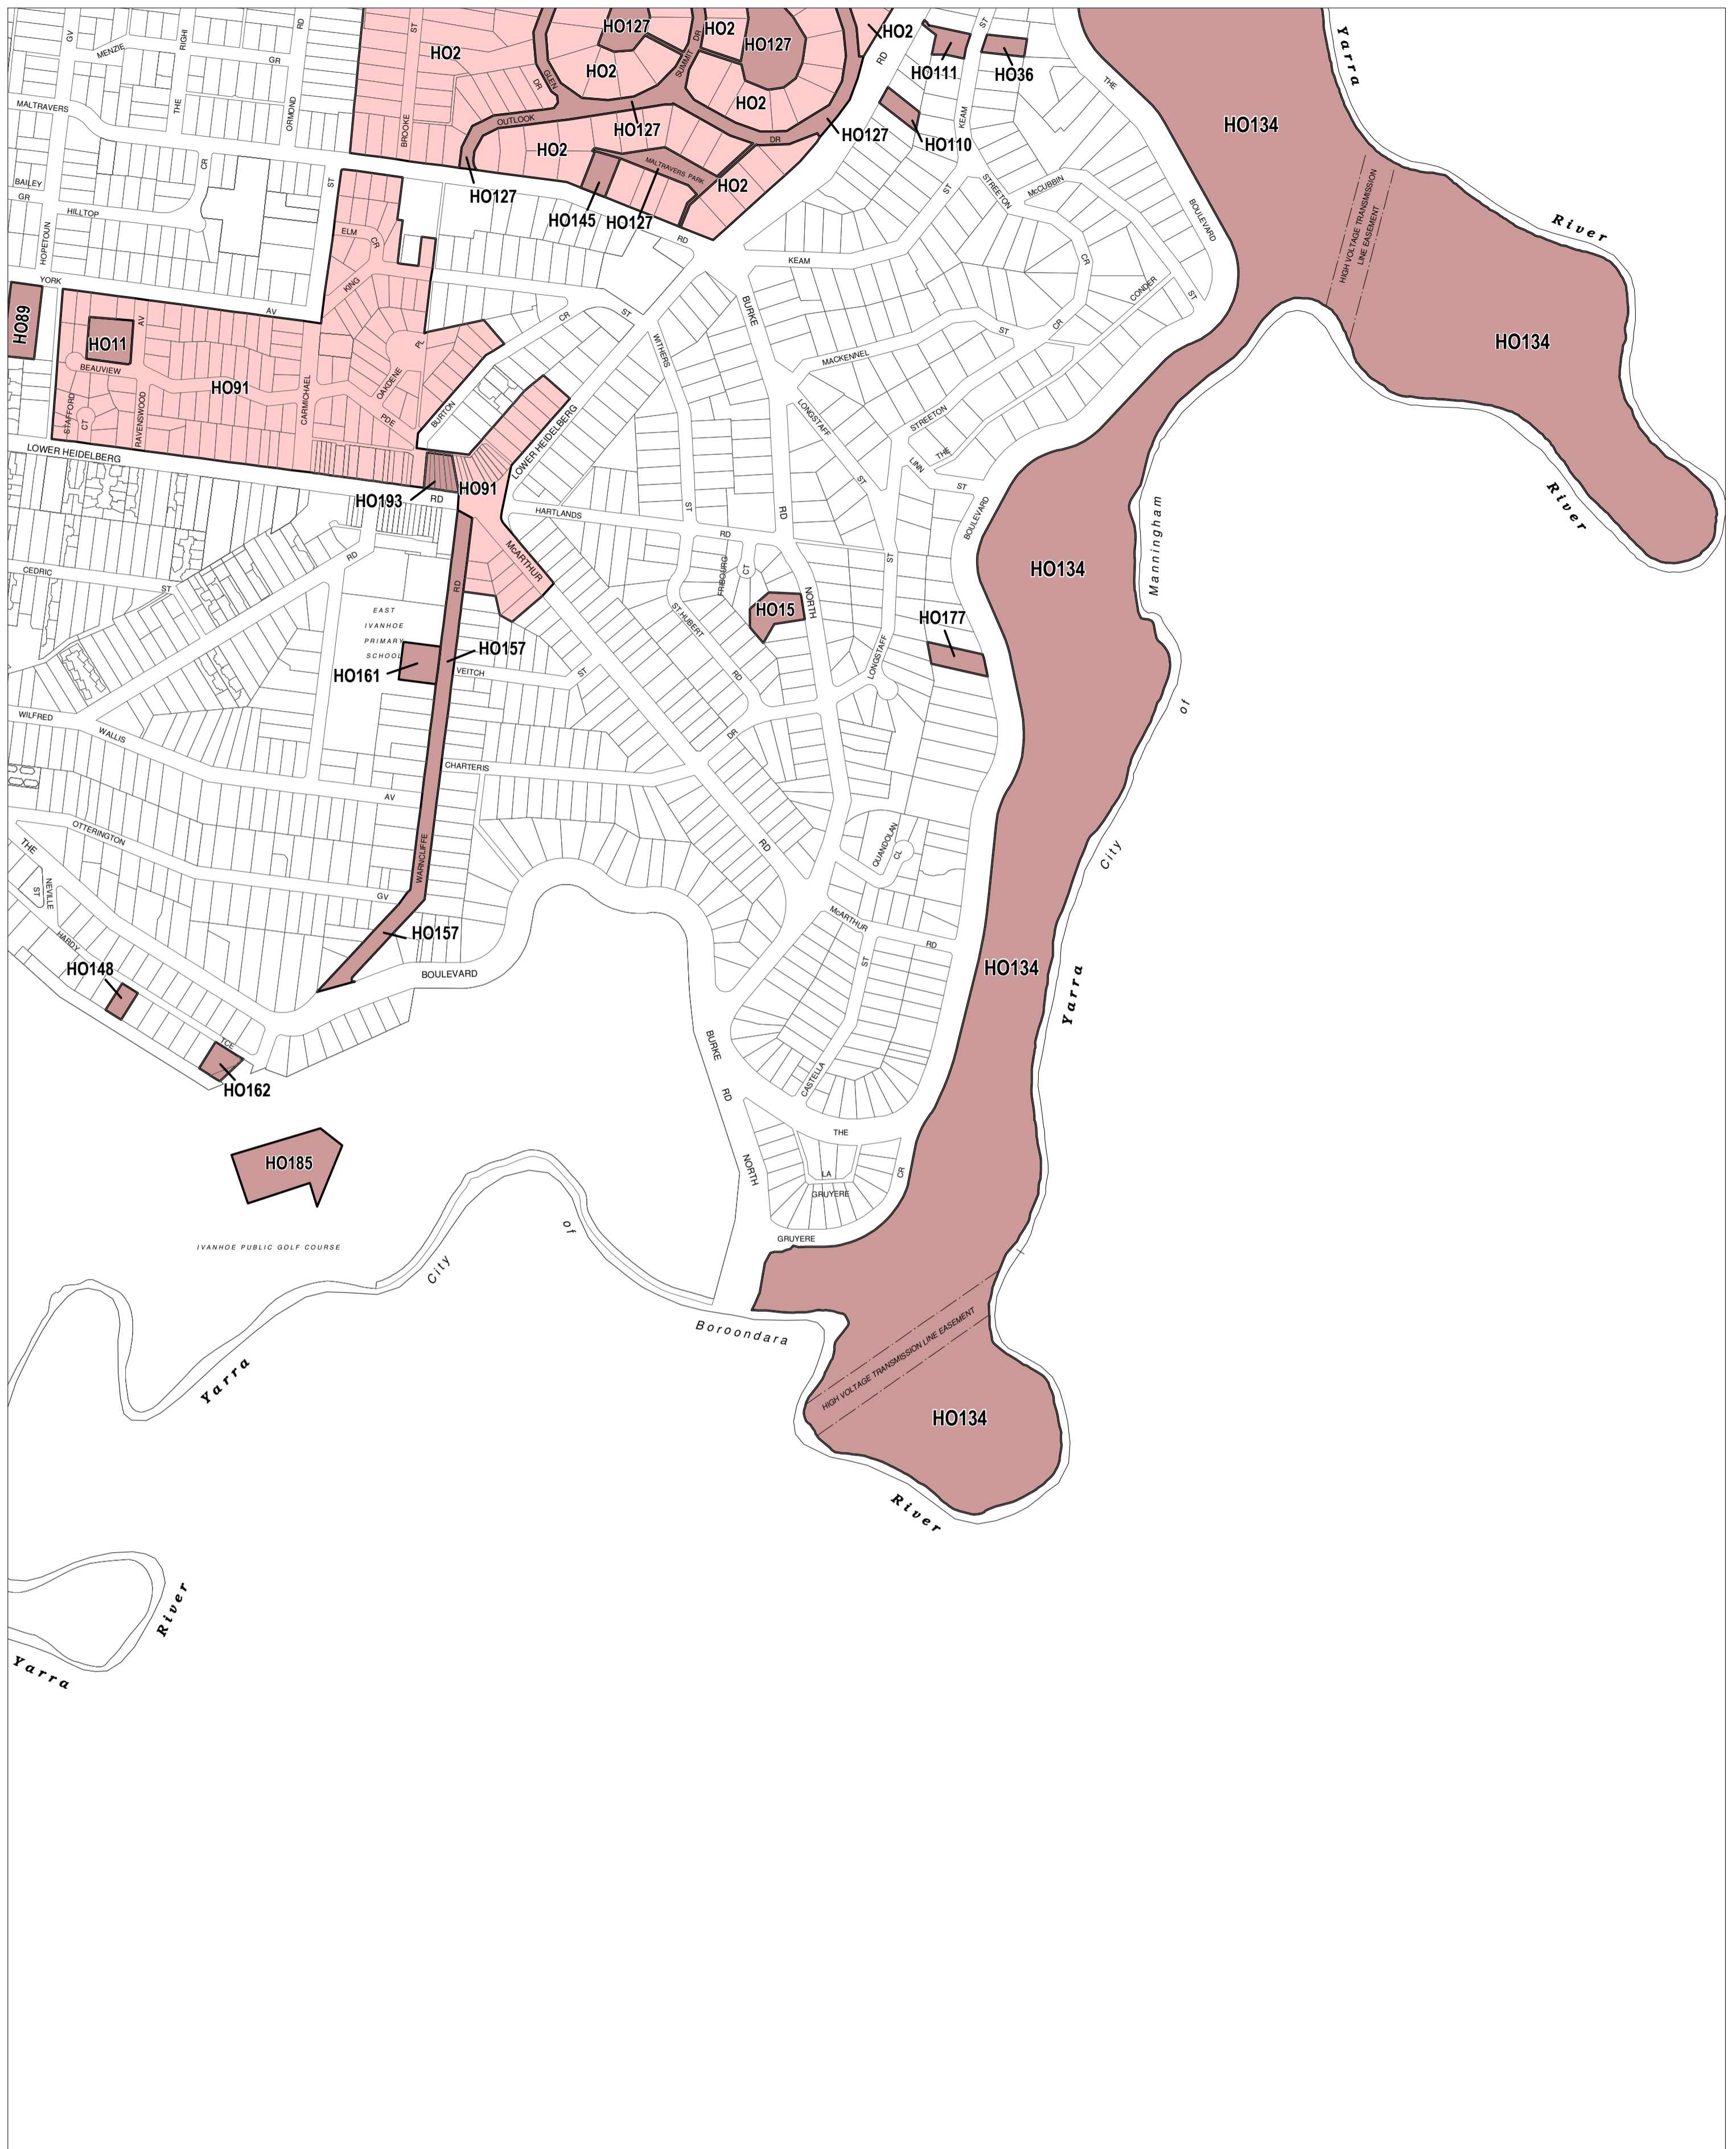

BANYULE PLANNING SCHEME - LOCAL PROVISION

Overlays

HO Heritage Overlay

Printed: 31/8/2012

AMENDMENT C64