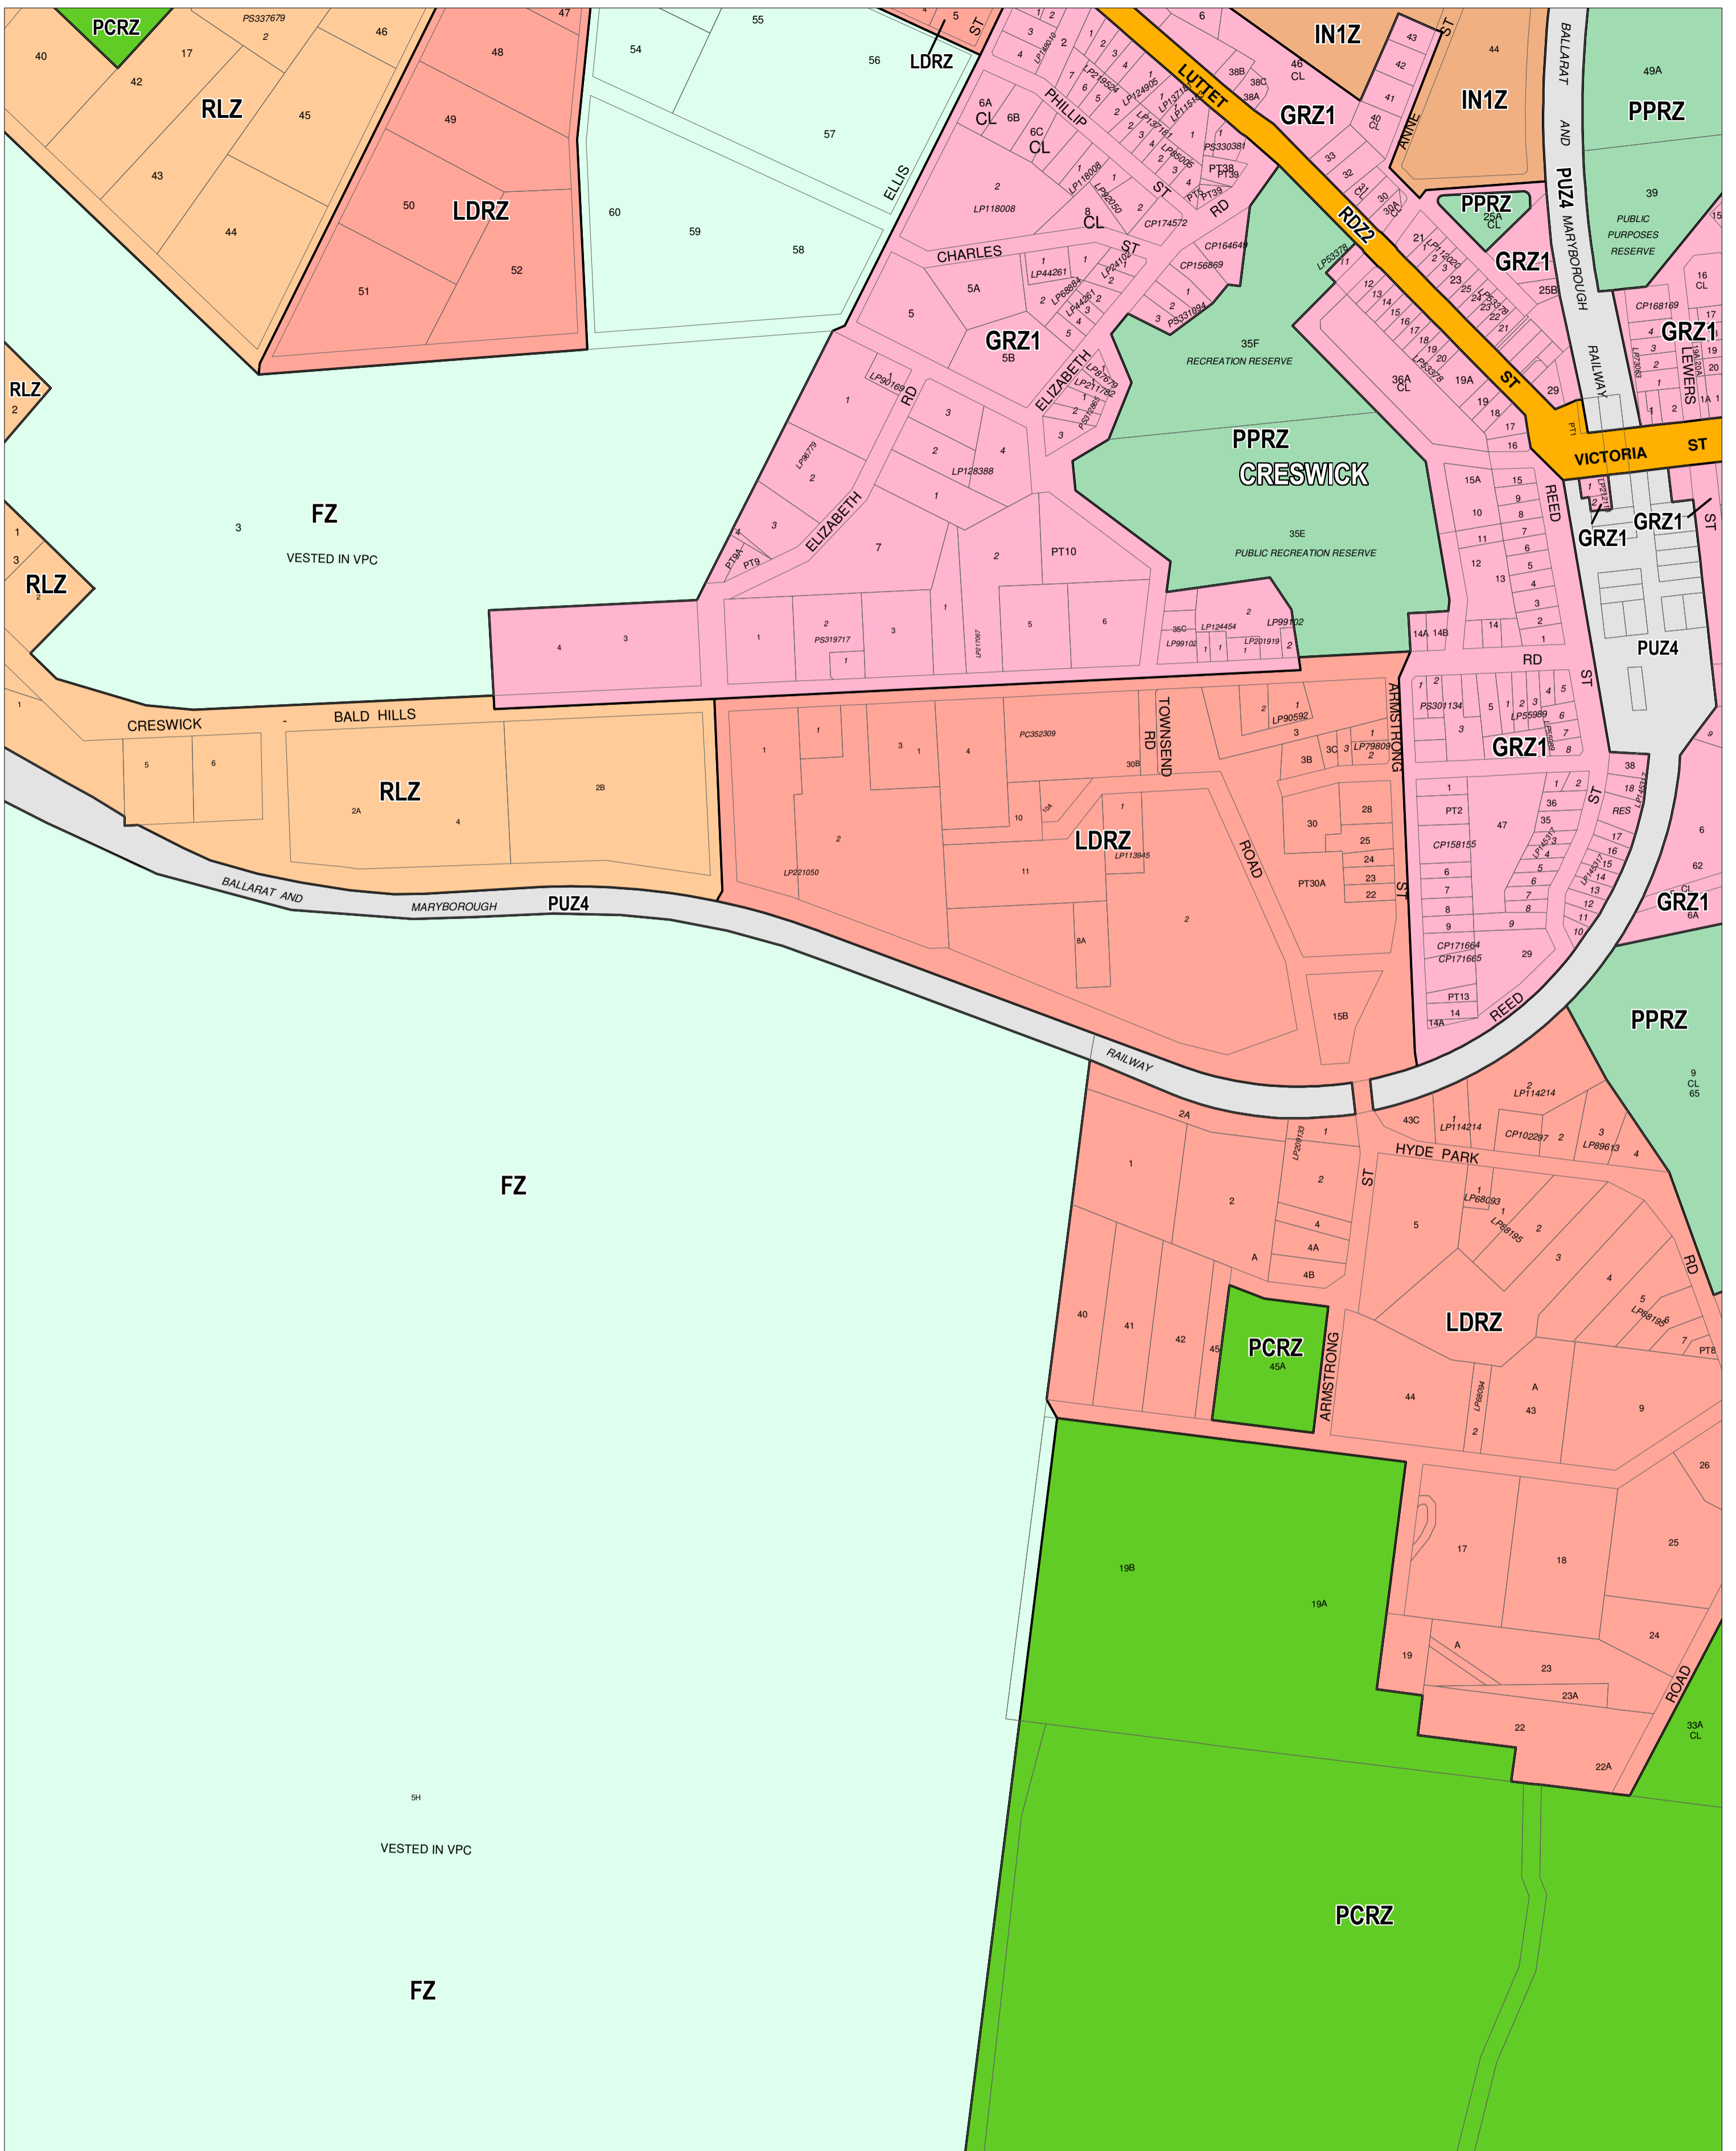

HEPBURN PLANNING SCHEME - LOCAL PROVISION