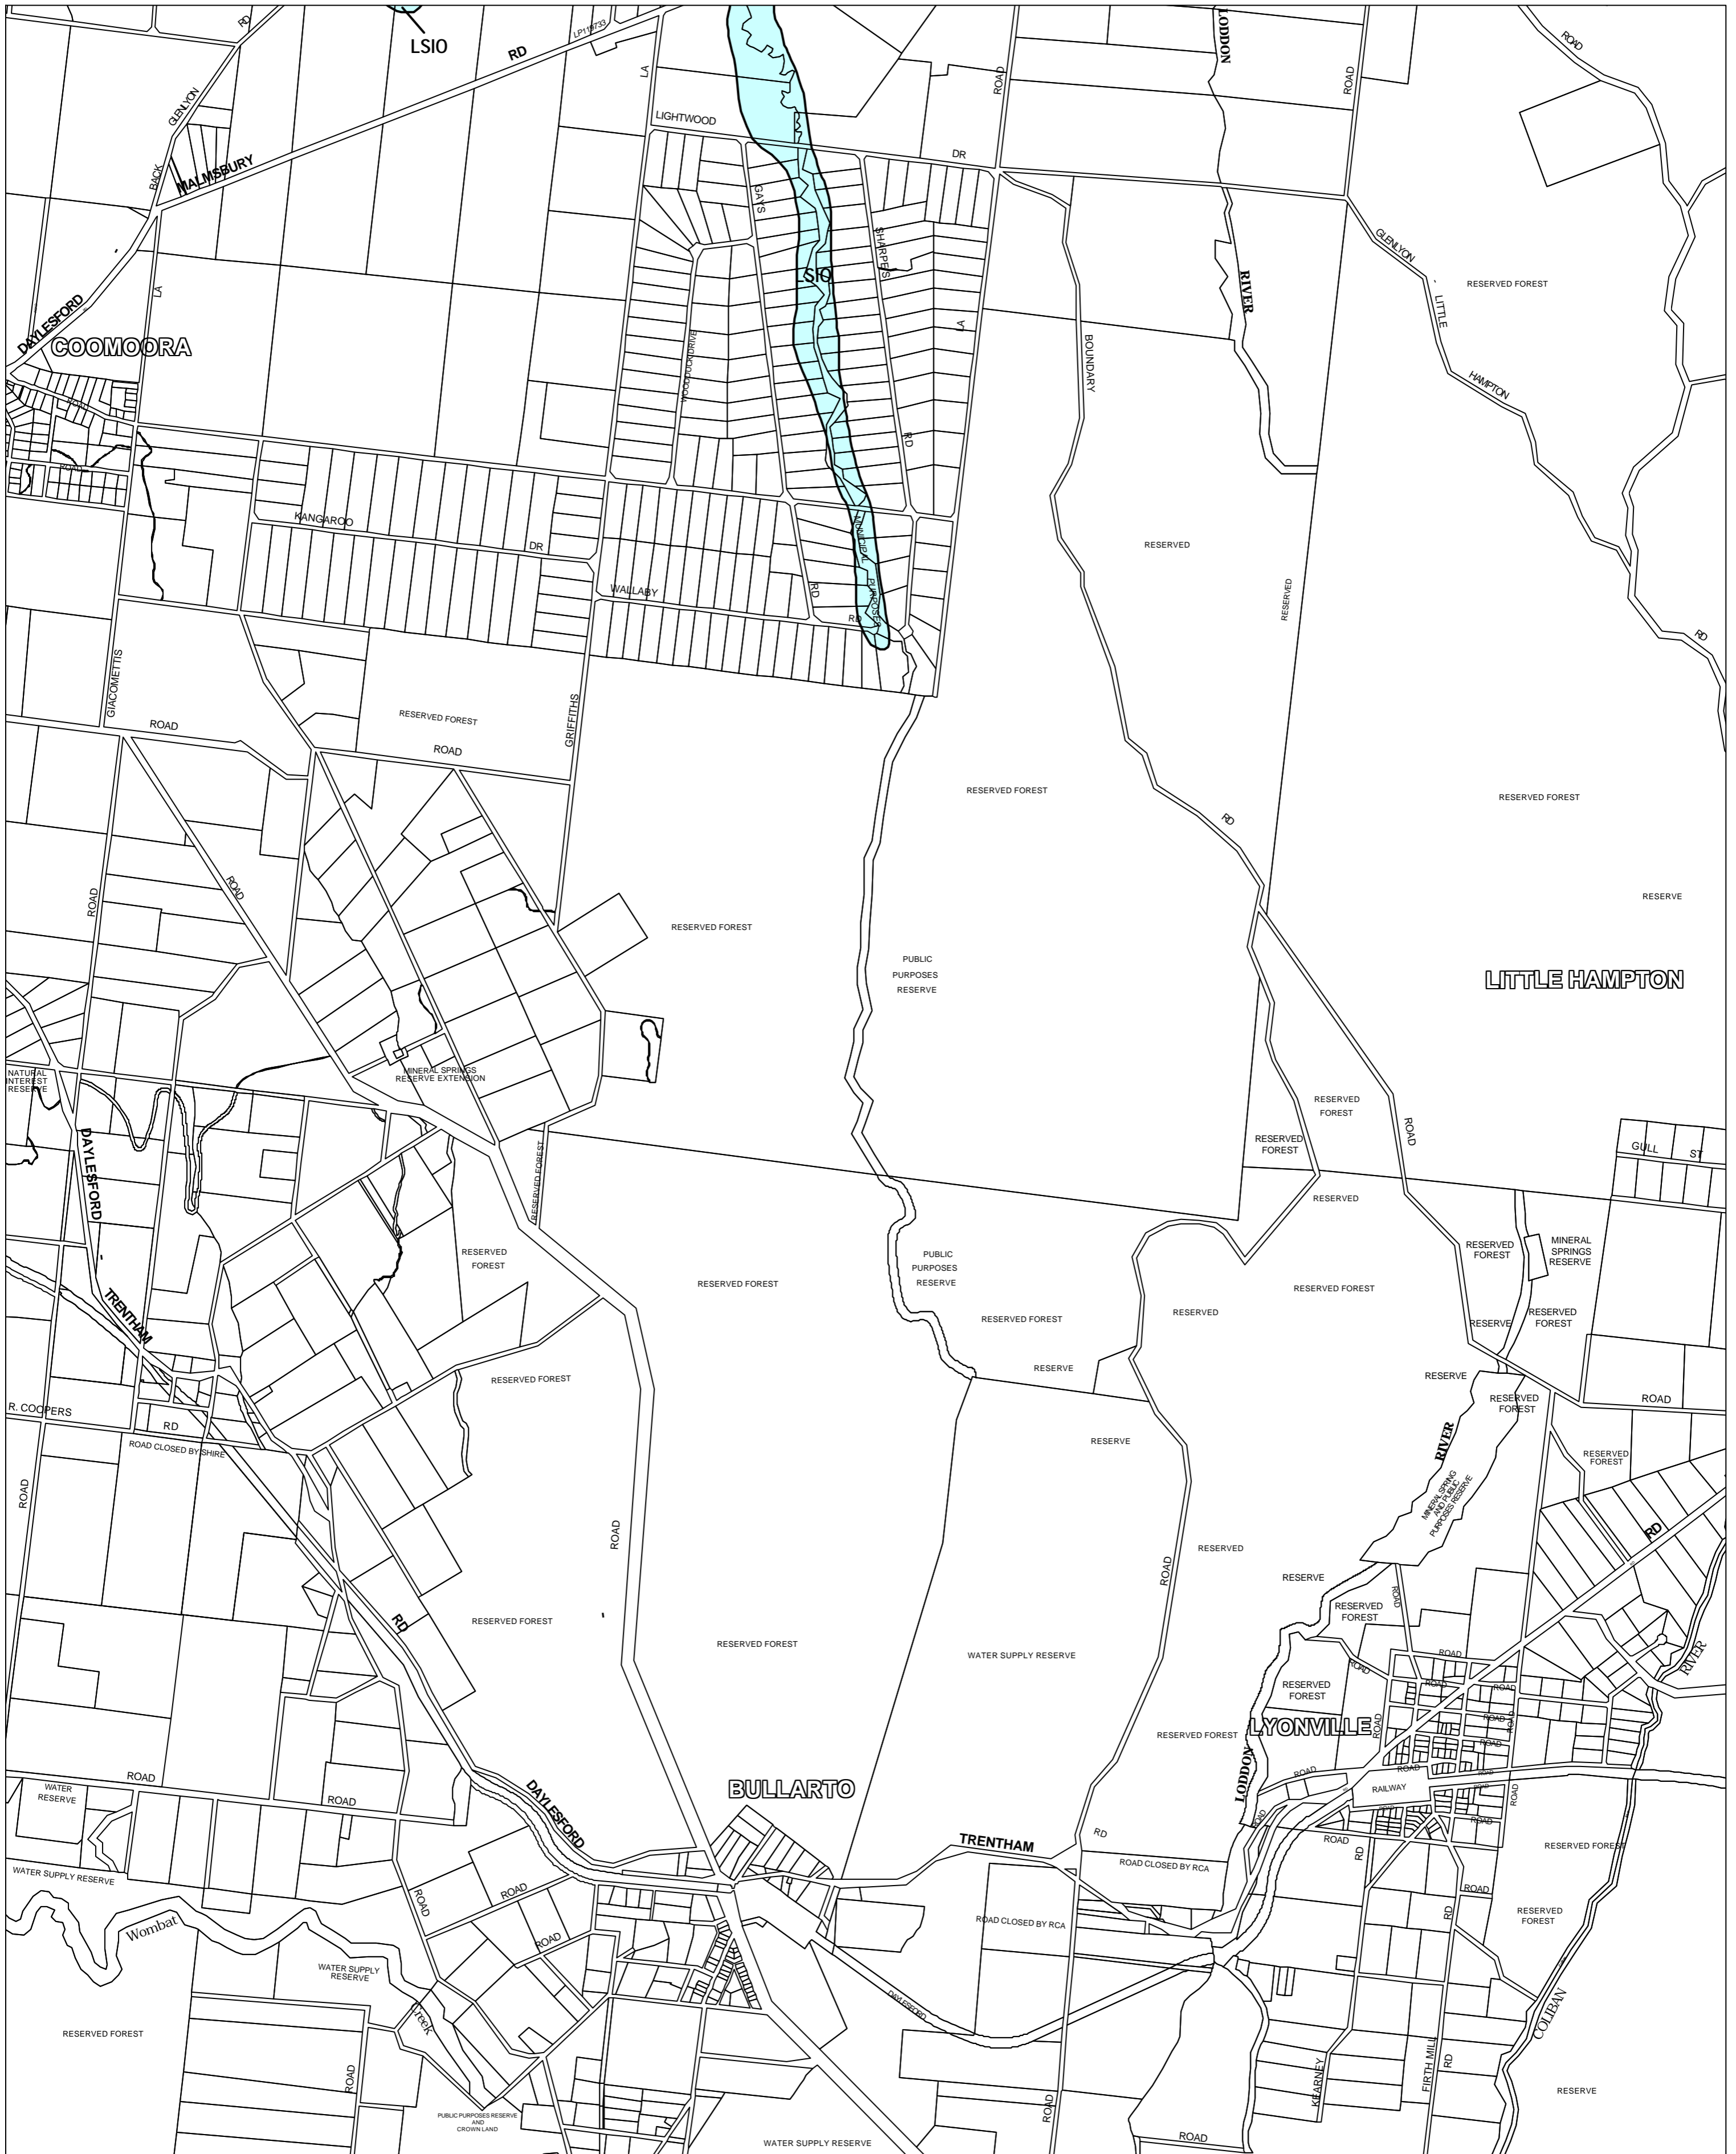

HEPBURN PLANNING SCHEME - LOCAL PROVISION

Overlays

LSIO Land Subject To Inundation Overlay

AUSTRALIAN MAP GRID ZONE 55

Printed: 29/6/2007