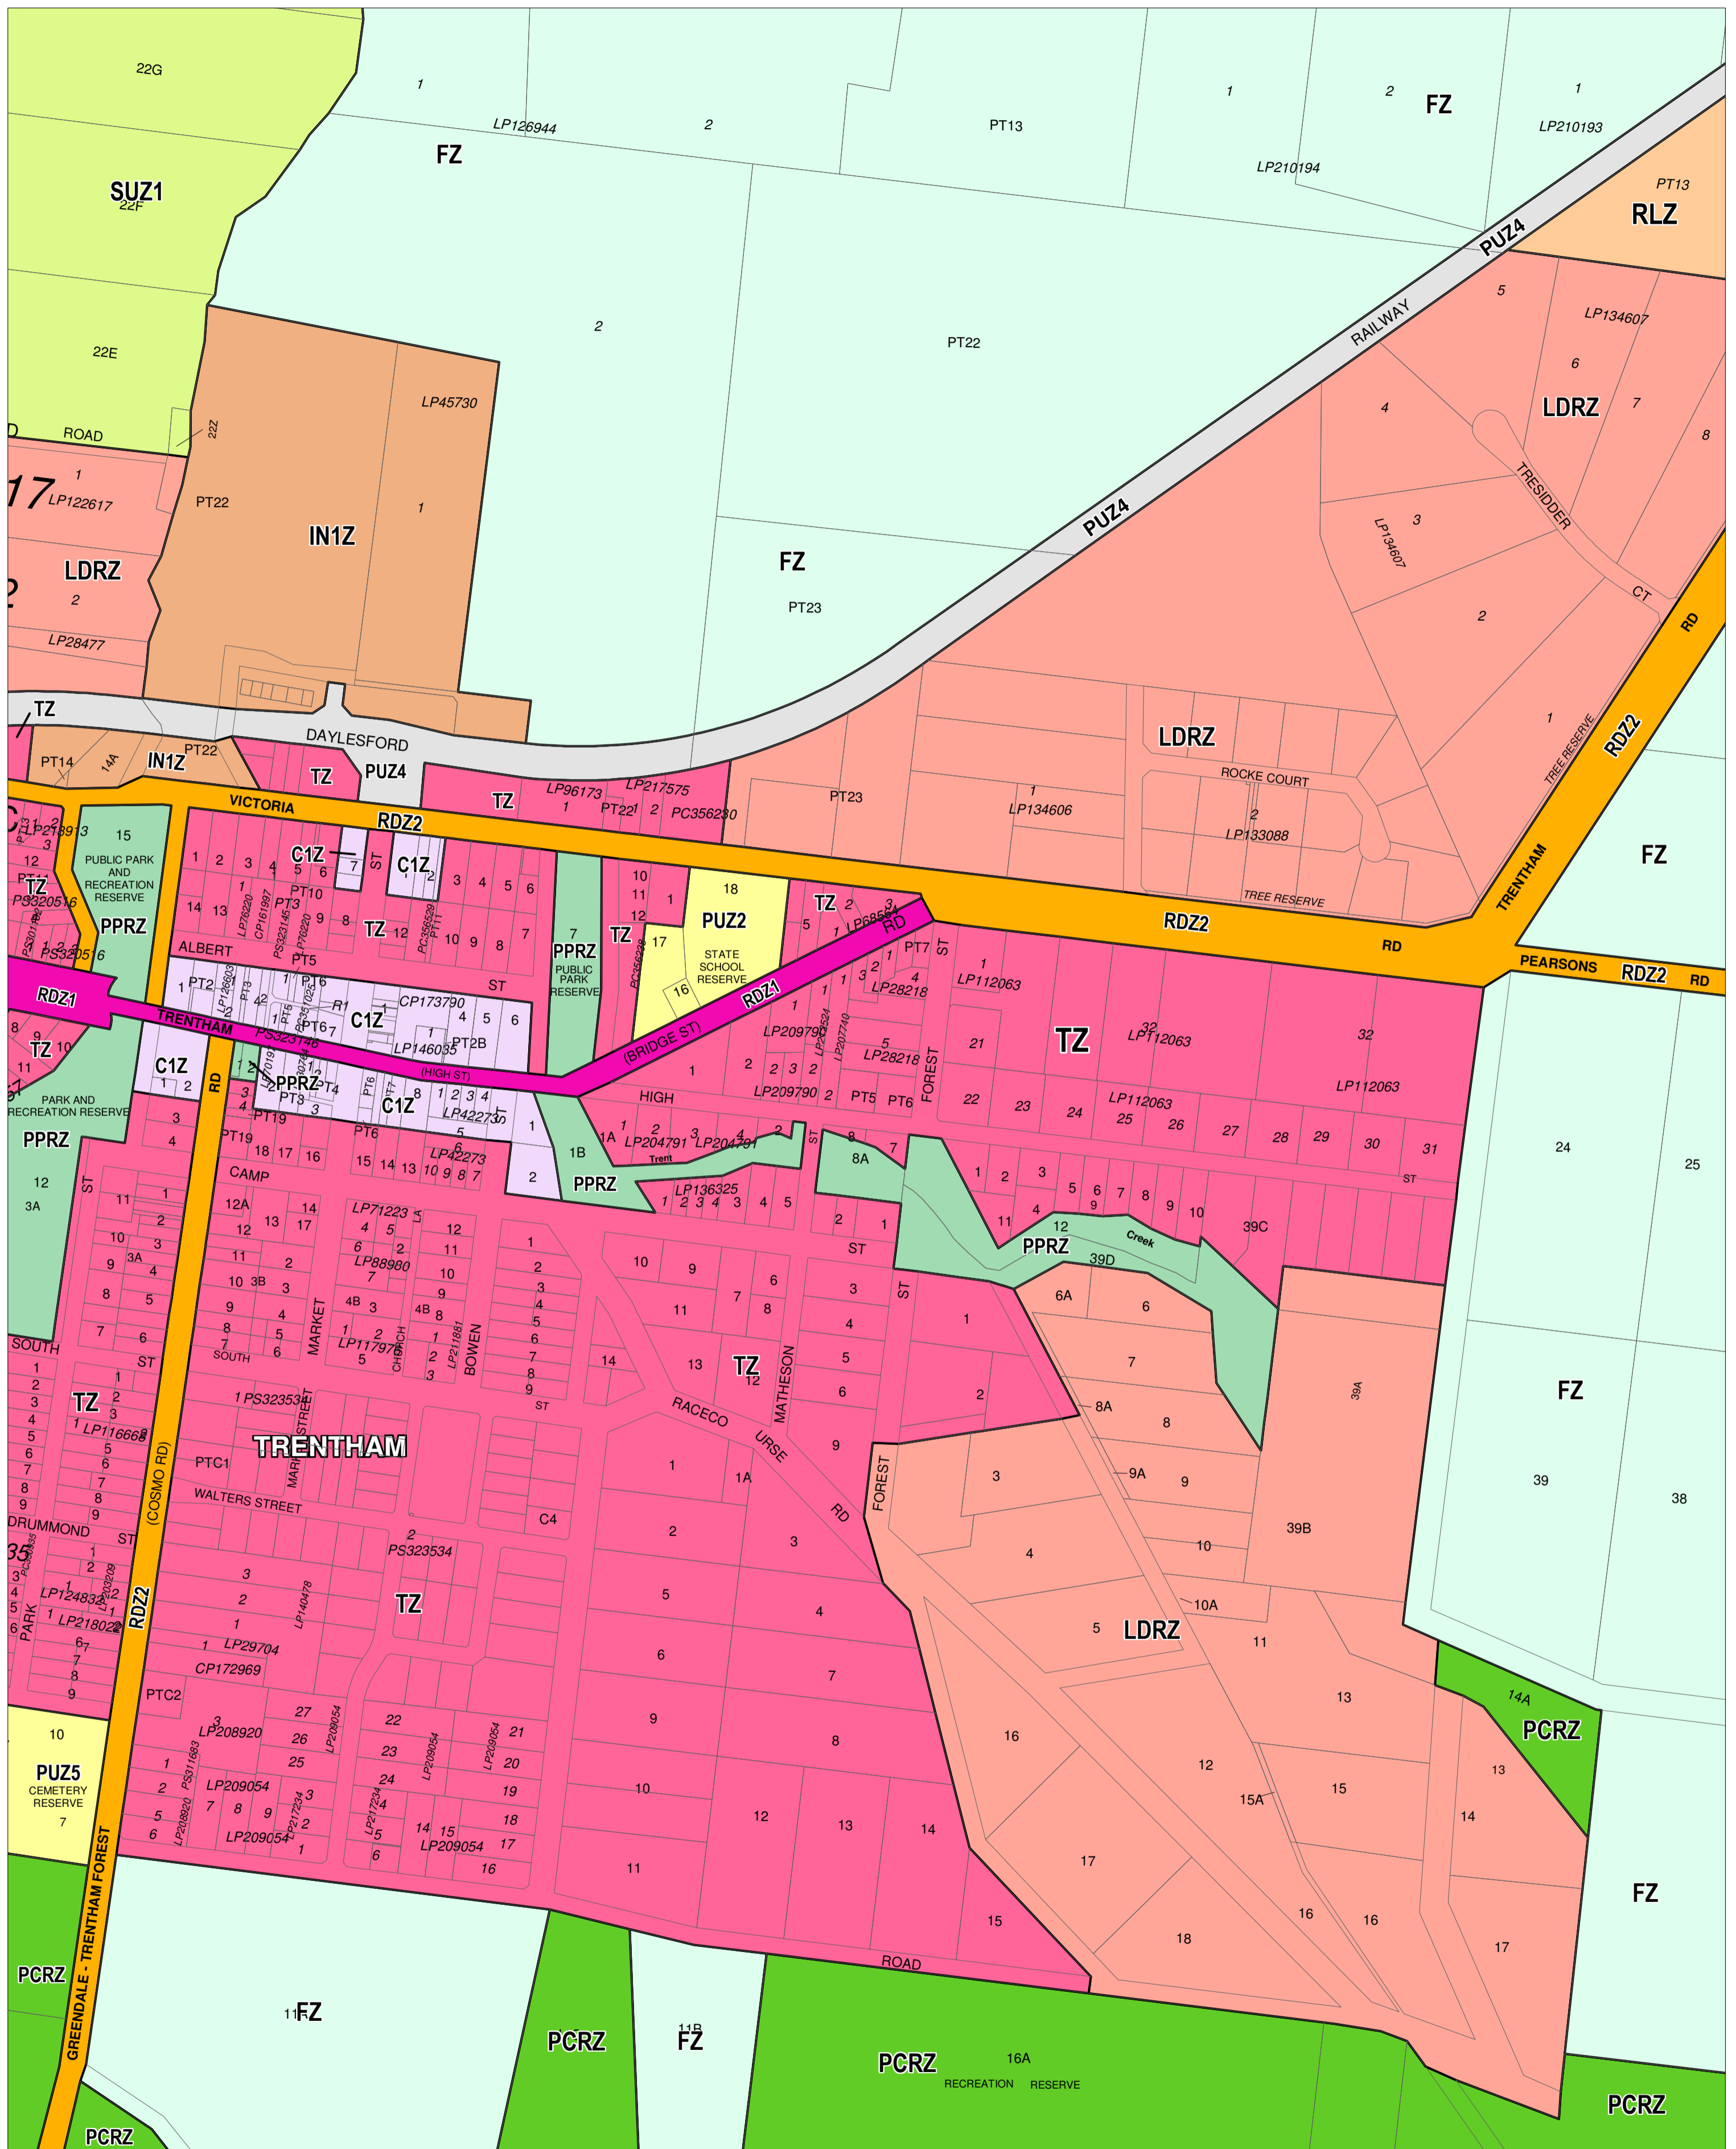

HEPBURN PLANNING SCHEME - LOCAL PROVISION

Commercial	C1Z Commercial 1 Zone	Road Zone - Category 1	RDZ1
Industrial	IN1Z Industrial 1 Zone	Road Zone - Category 2	RDZ2
Public Land	PPRZ Public Park And Recreation Zone	Residential	LDRZ Low Density Residential Zone
	PUZ5 Public Use Zone - Cemetery/crematorium		TZ Township Zone
	PUZ2 Public Use Zone - Education	Rural	FZ Farming Zone
	PUZ4 Public Use Zone - Transport		RLZ Rural Living Zone
		Special Purpose	SUZ1 Special Use Zone - Schedule 1

100 0 100 200 300 400 500 m

AUSTRALIAN MAP GRID ZONE 55

INDEX TO ADJOINING METRIC SERIES MAP

1	2	3	4	5	6	7	8
9	10	11	12	13	14	15	16
17	18	19	20	21	22	23	24
25	26	27	28	29	30	31	32
33	34	35	36	37	38	39	40
41	42	43	44	45	46	47	48

Printed: 4/6/2014

AMENDMENT GC11