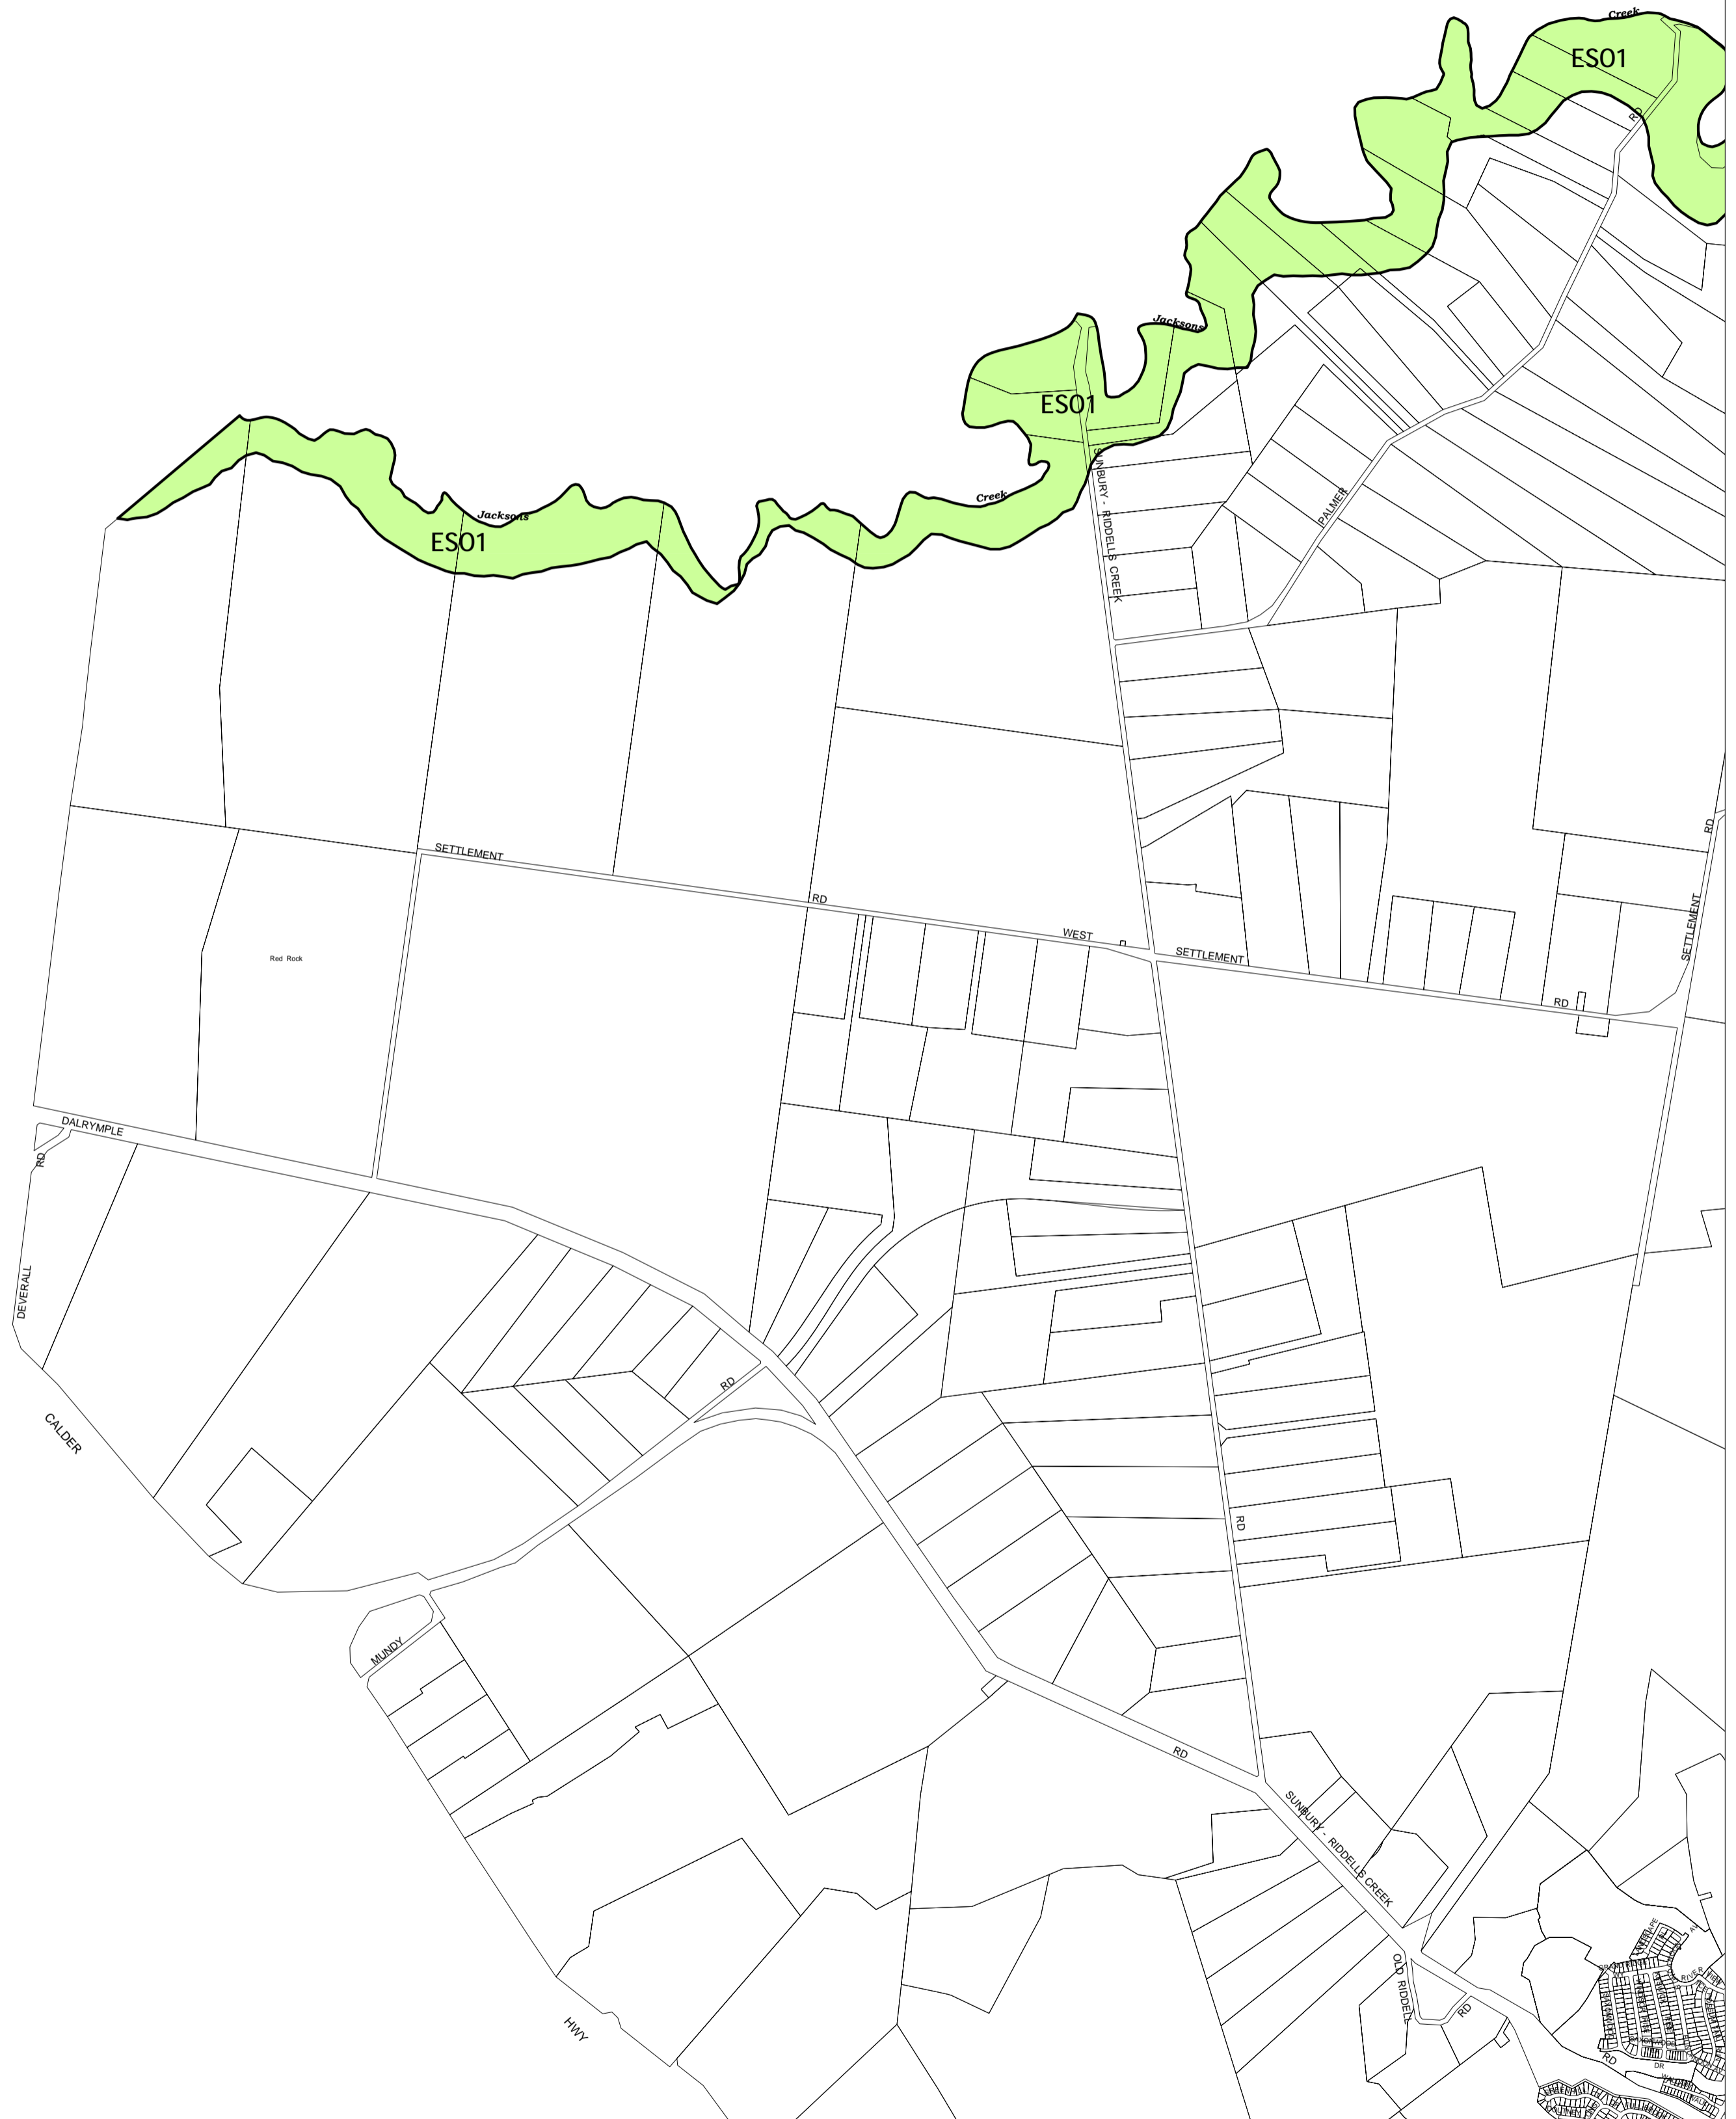

HUME PLANNING SCHEME - LOCAL PROVISION

Overlays

ES01 Environmental Significance Overlay - Schedule 1

AUSTRALIAN MAP GRID ZONE 55

Printed: 5/6/2007