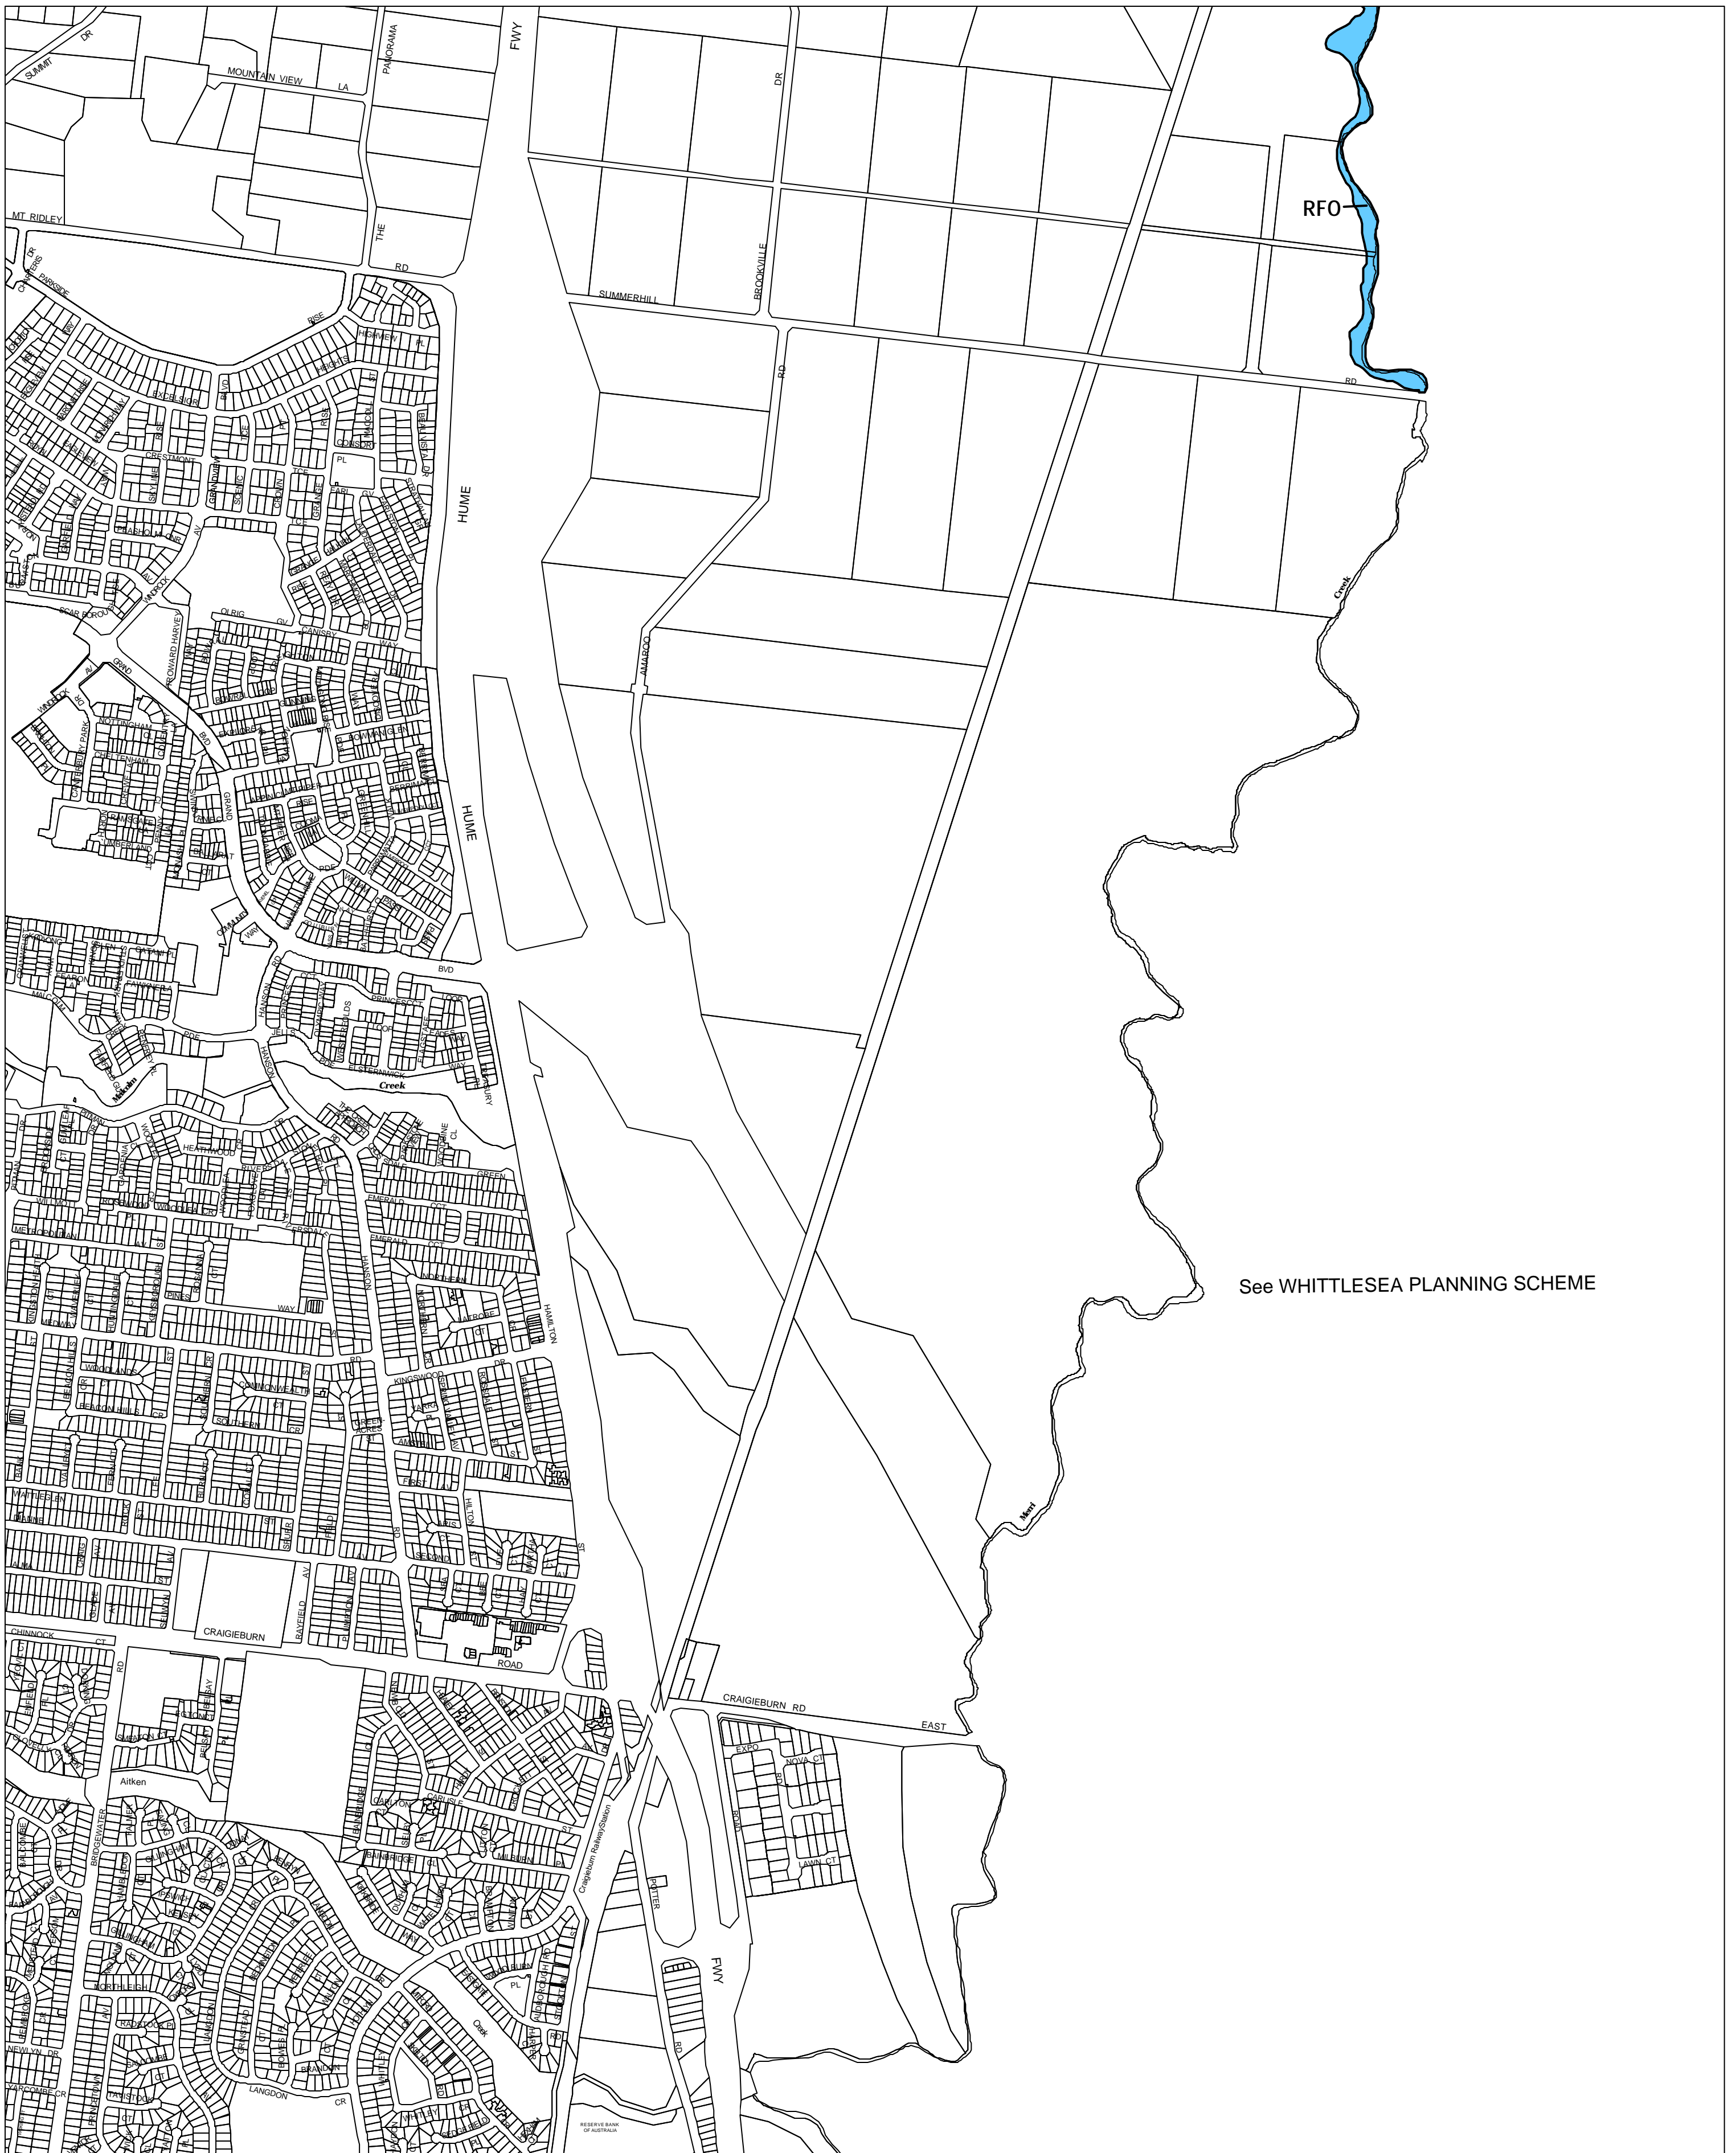

HUME PLANNING SCHEME - LOCAL PROVISION

See WHITTLESEA PLANNING SCHEME

Overlays

RFO Rural Floodway Overlay

AUSTRALIAN MAP GRID ZONE 55

Printed: 4/6/2007