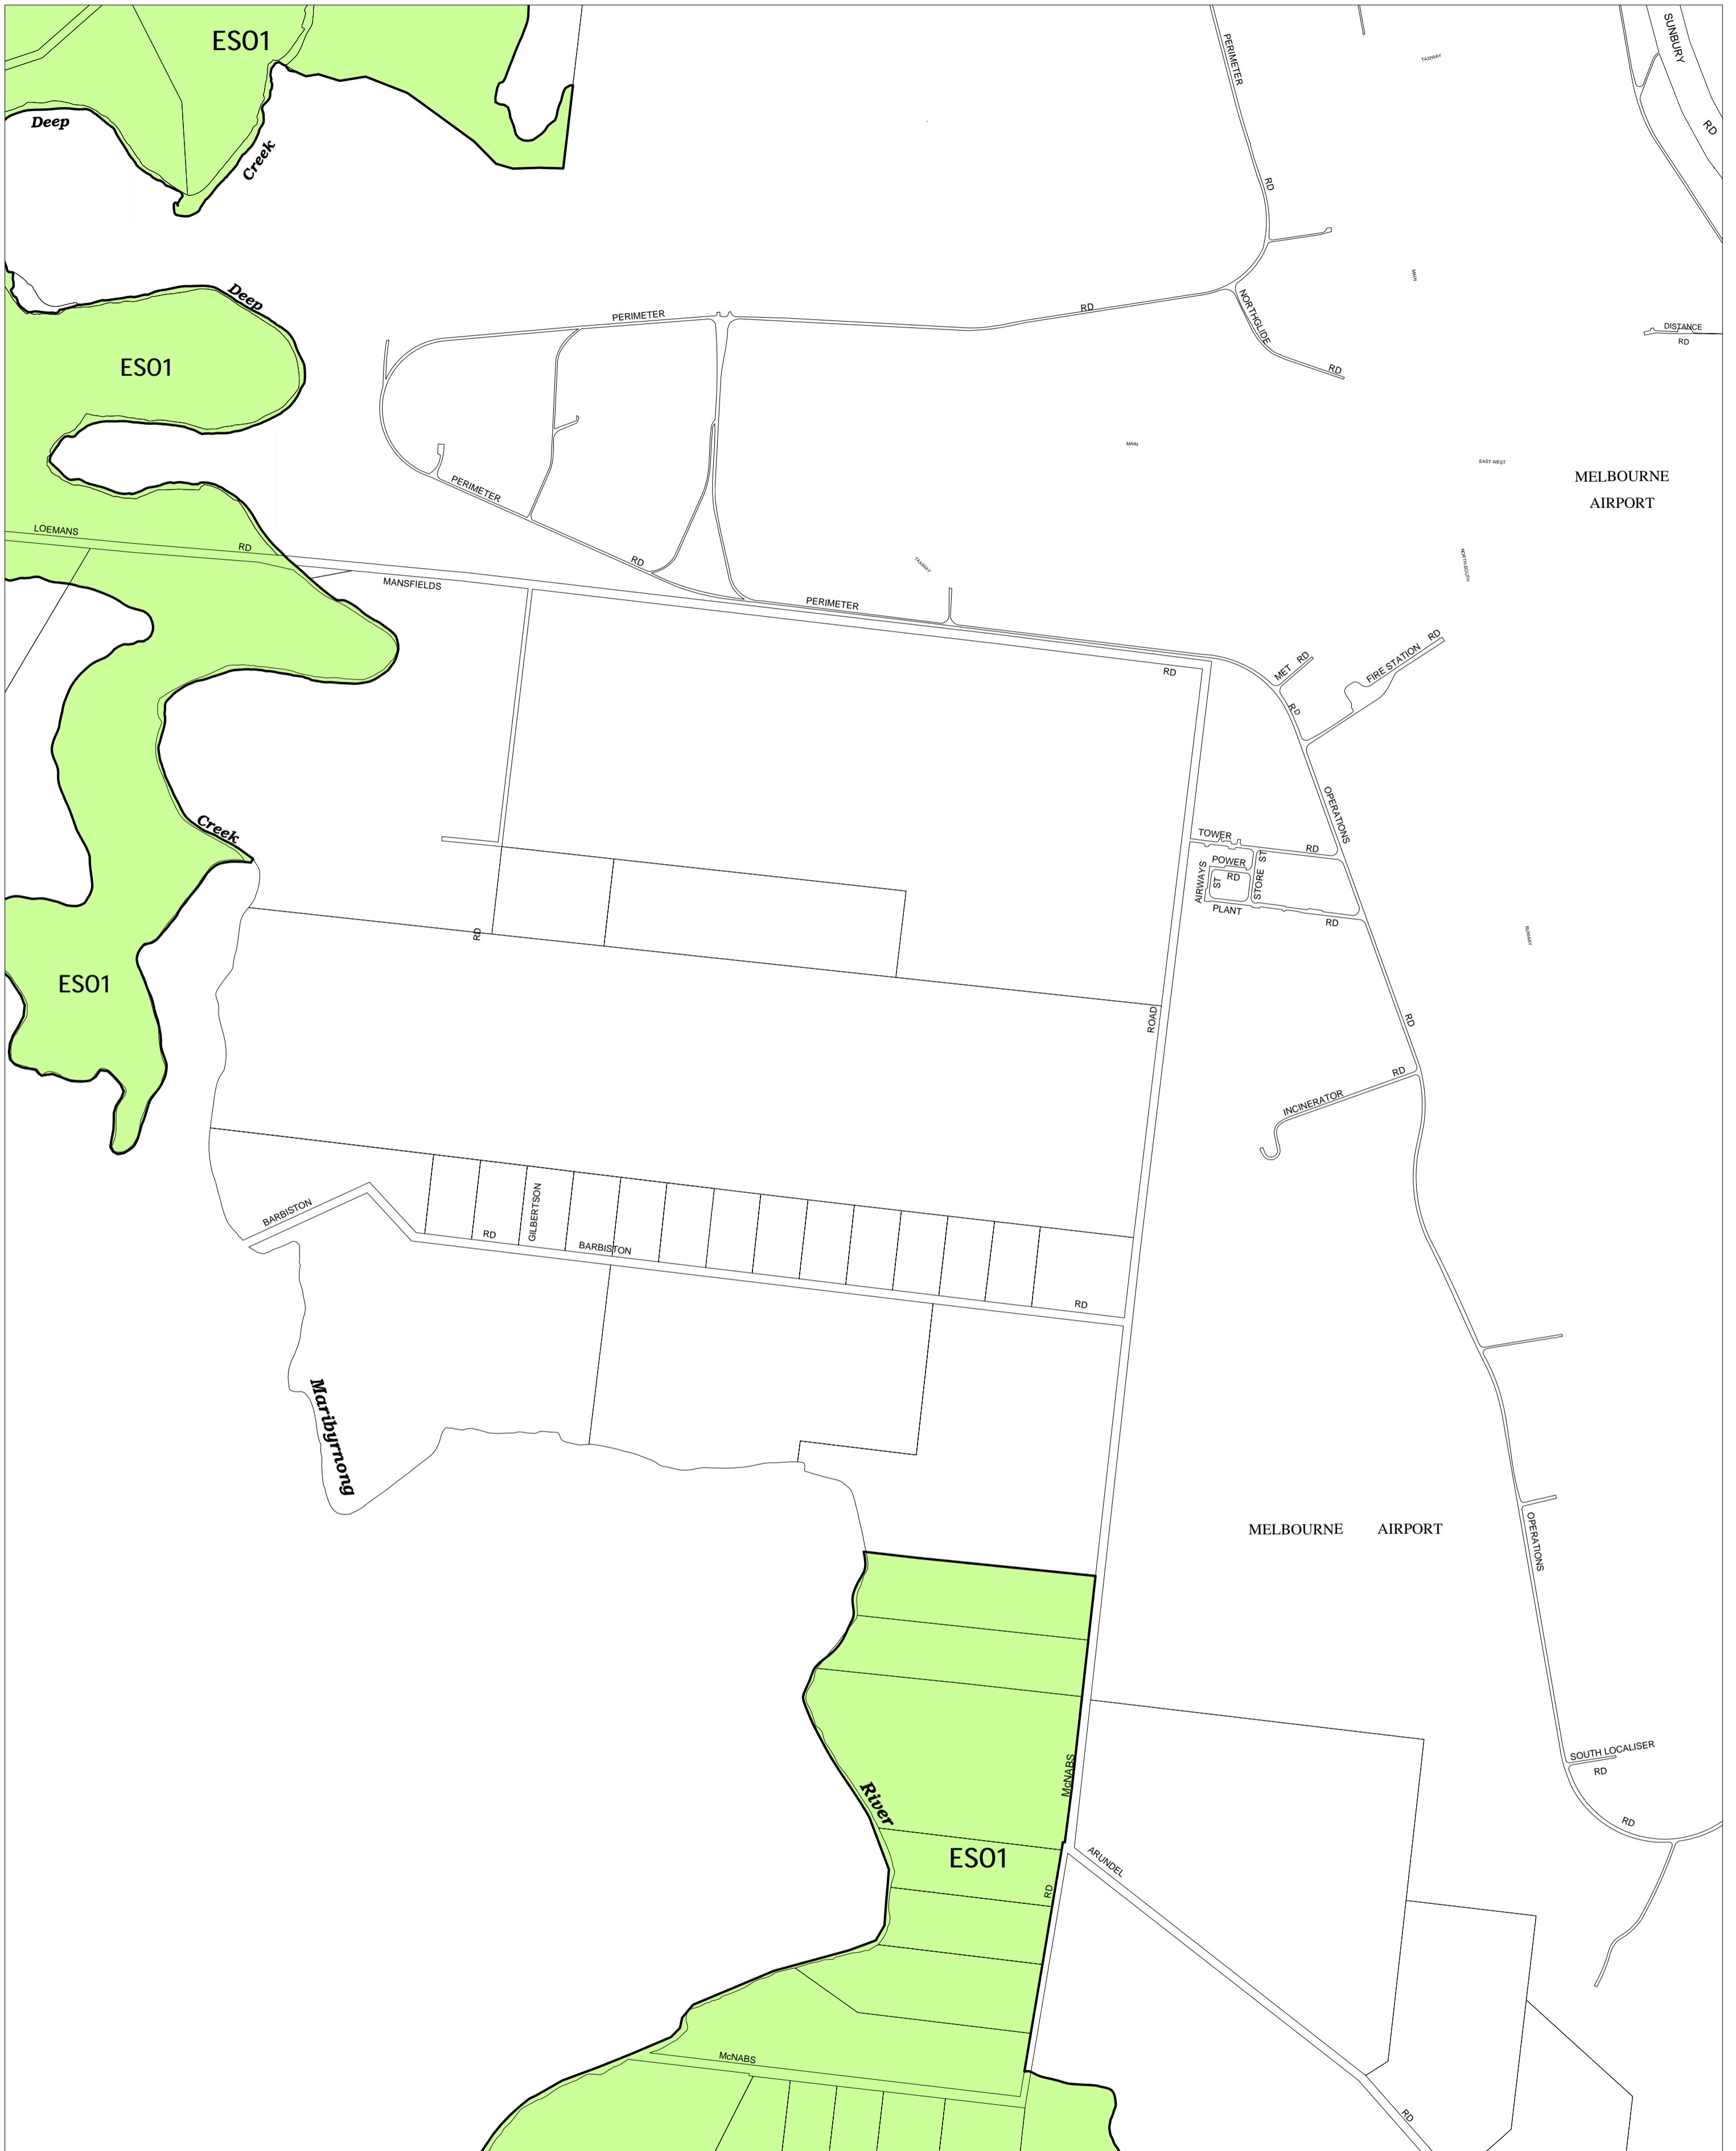

HUME PLANNING SCHEME - LOCAL PROVISION

Overlays

ES01 Environmental Significance Overlay - Schedule 1

Printed: 5/6/2007