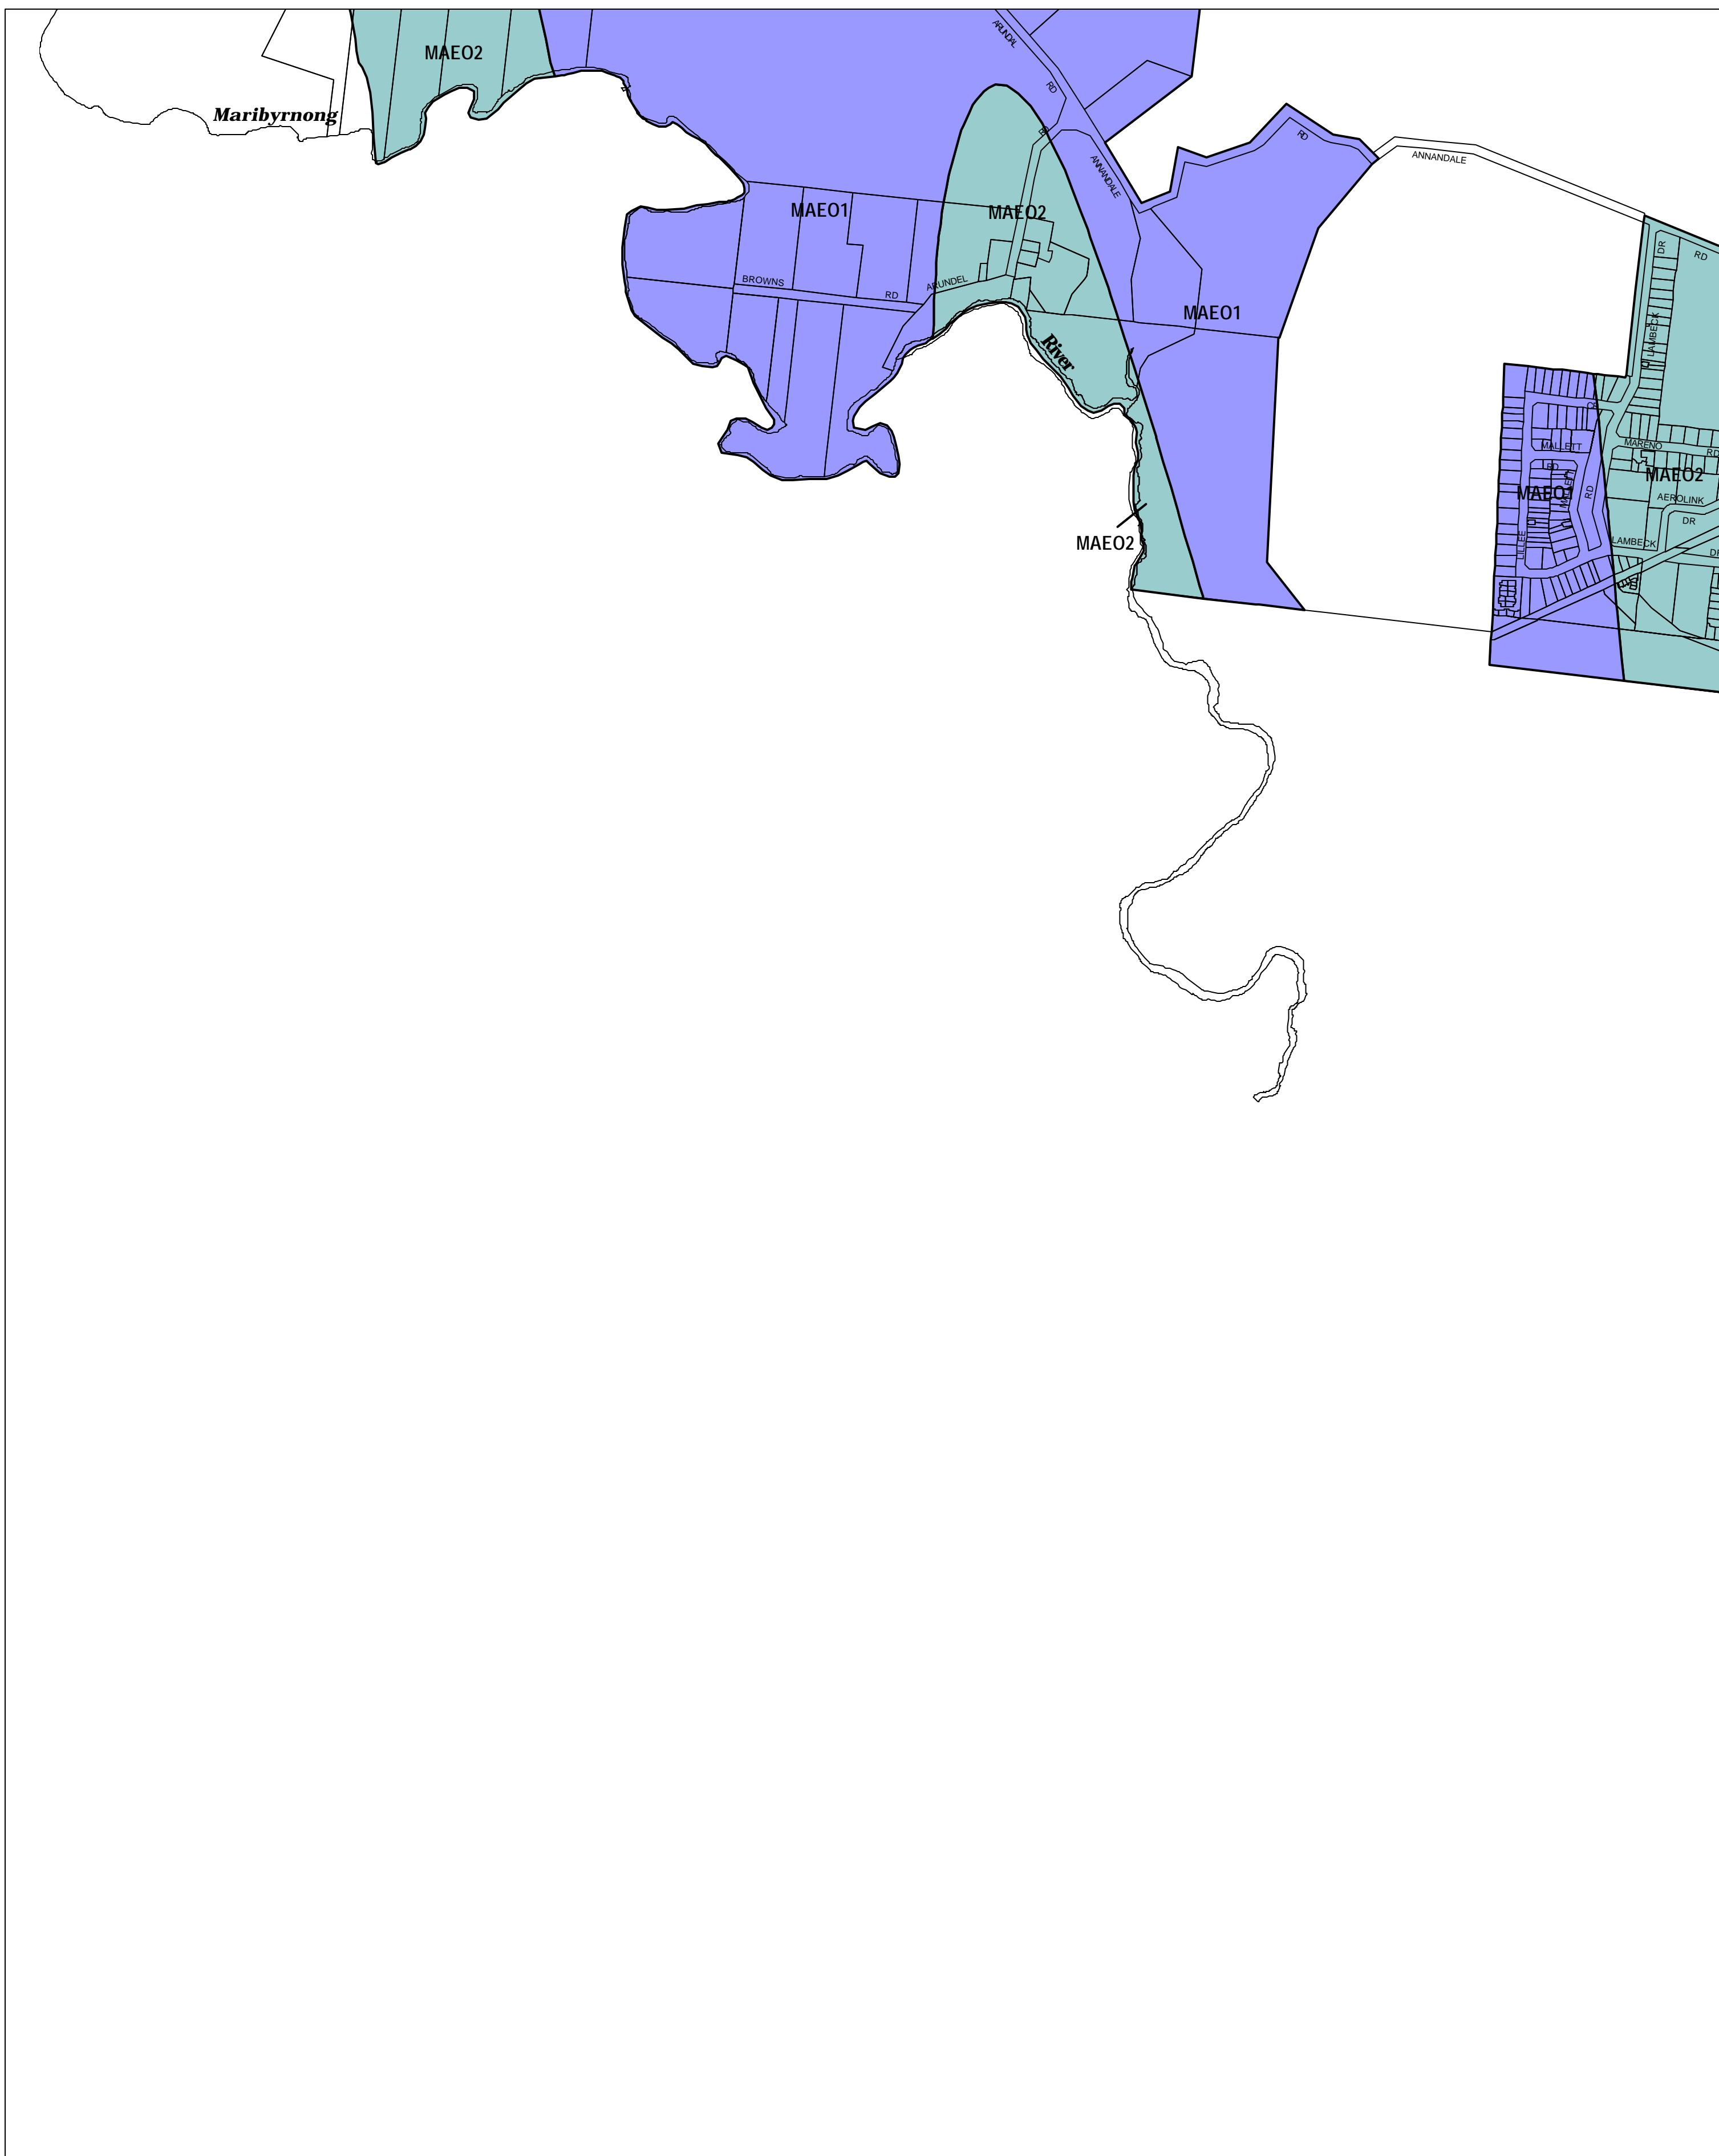

HUME PLANNING SCHEME - LOCAL PROVISION

Printed: 8/5/2007

AMENDMENT VC30