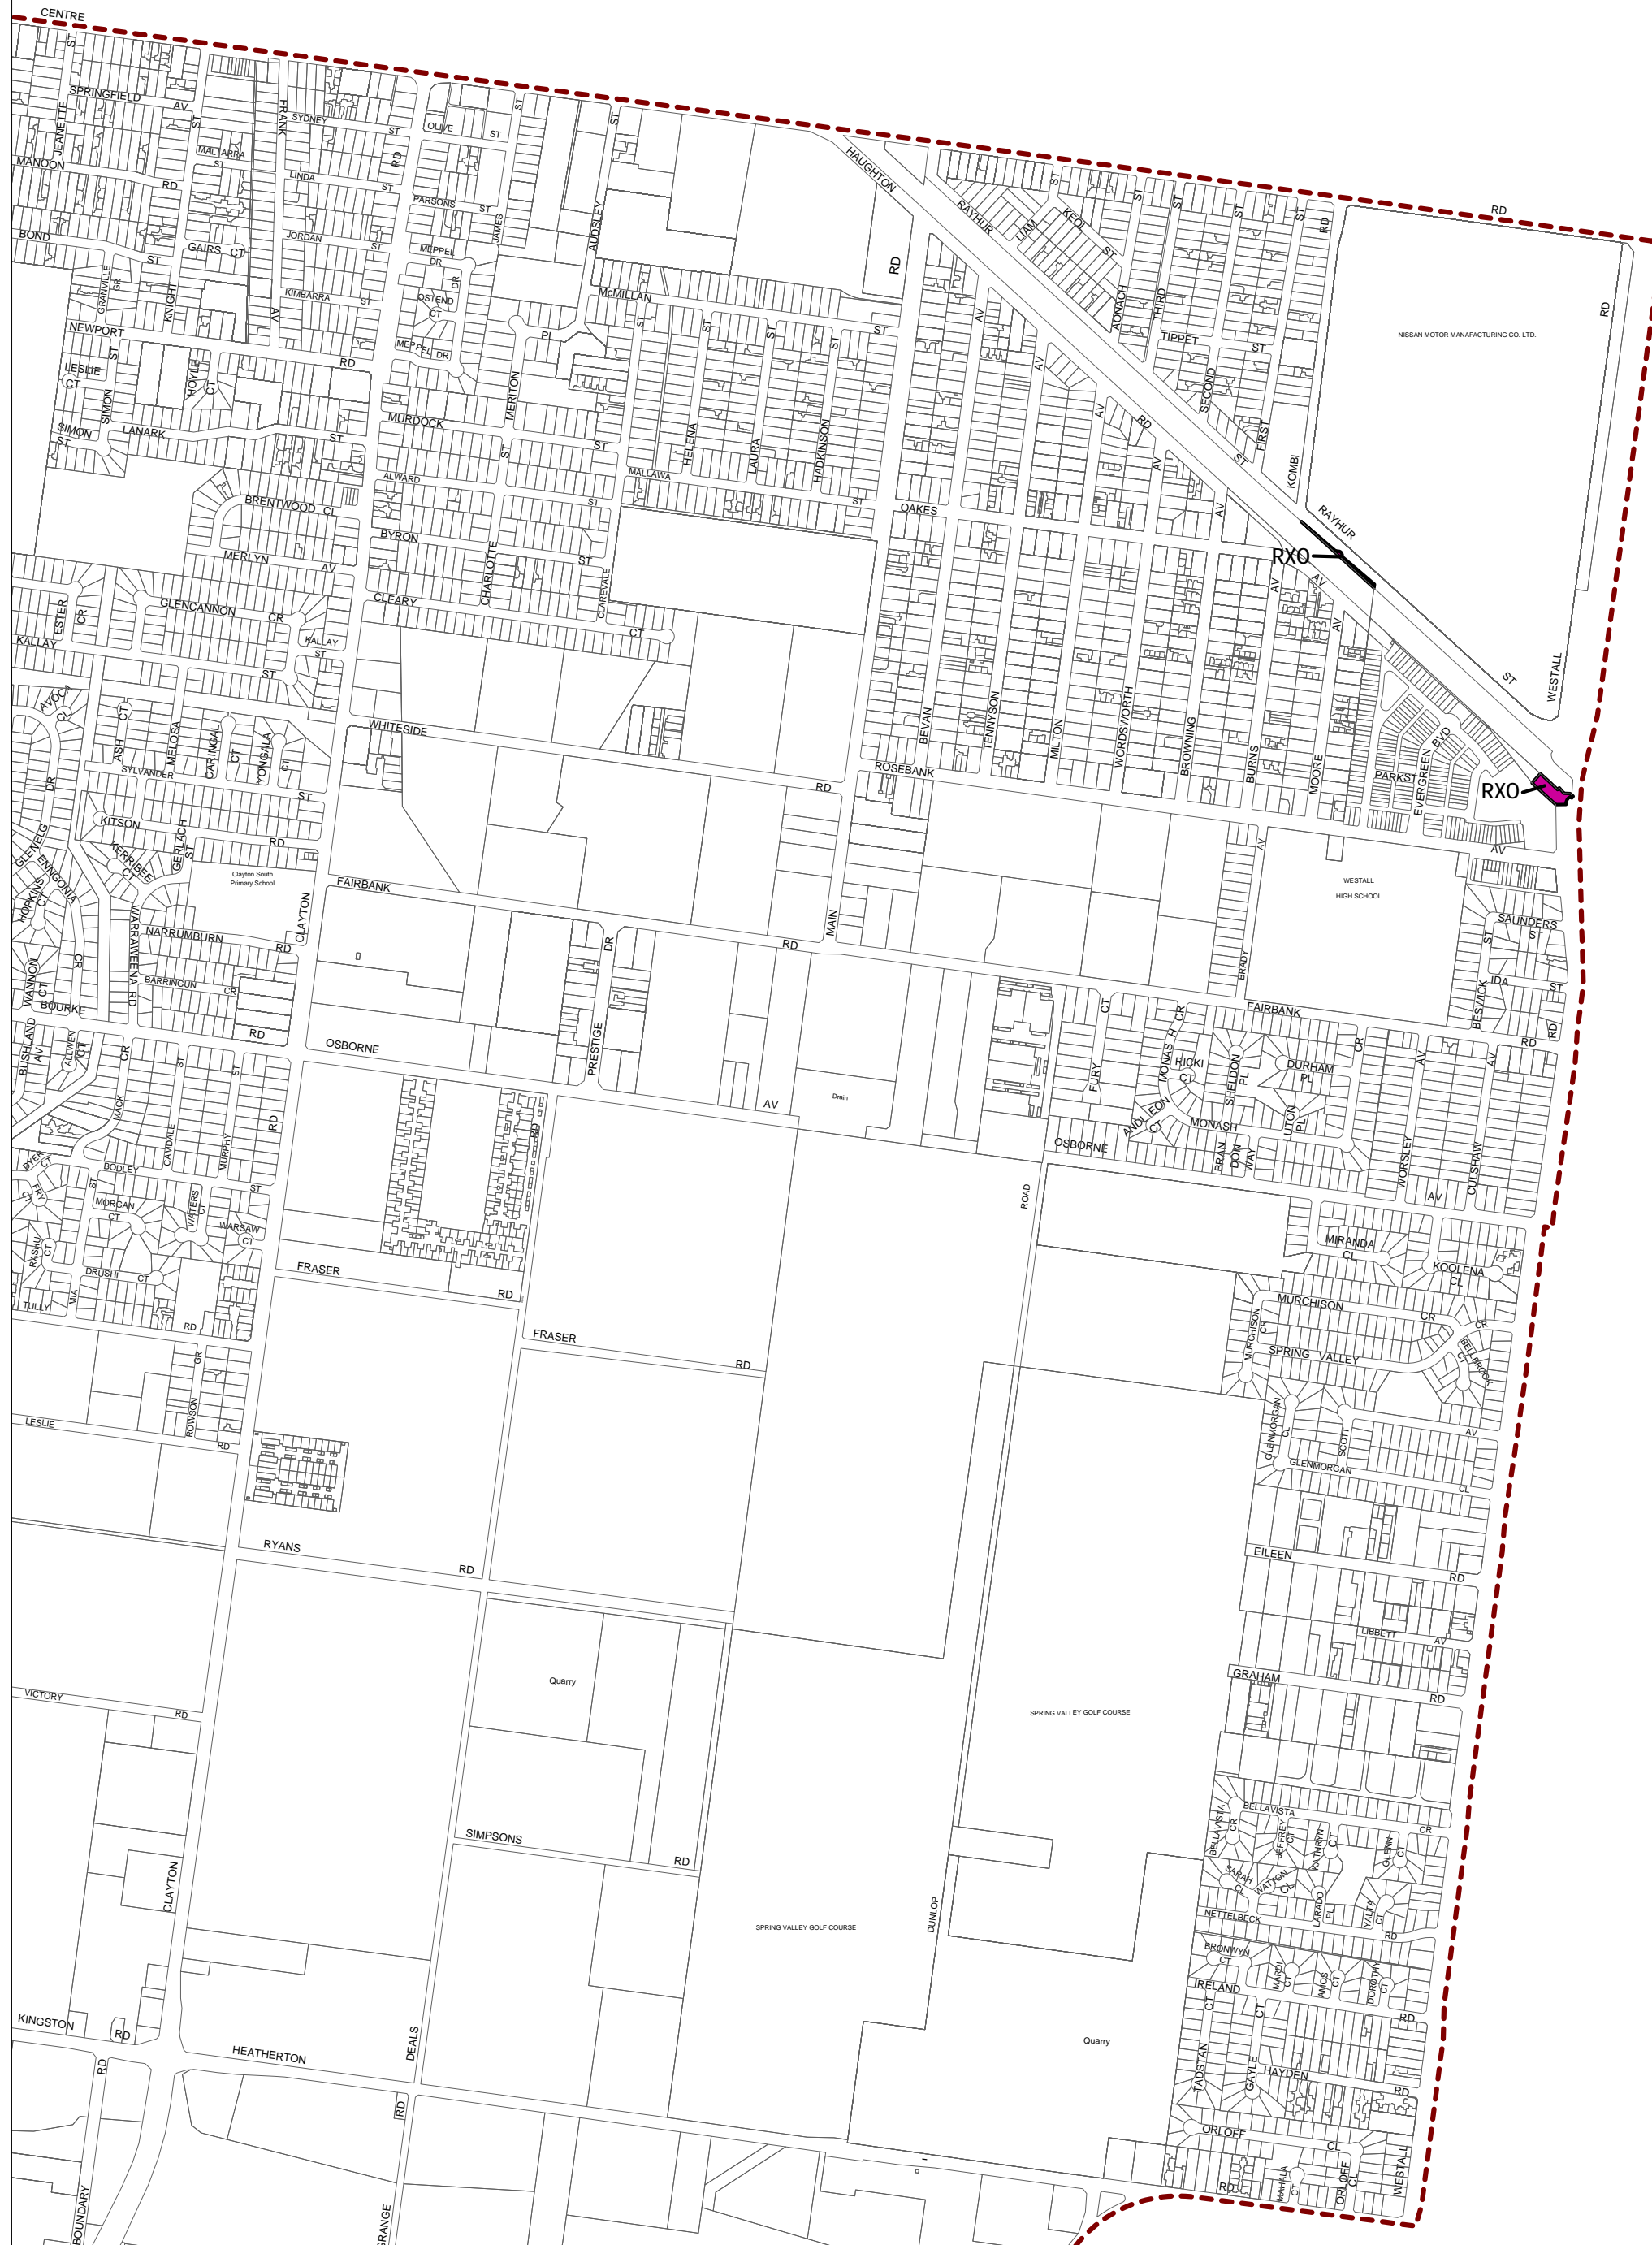

KINGSTON PLANNING SCHEME - LOCAL PROVISION

SEE MONASH PLANNING SCHEME

SEE GREATER DANDENONG
PLANNING SCHEME

Overlays

Road Closure Overlay

AUSTRALIAN MAP GRID ZONE 55

Printed: 25/1/2012

AMENDMENT C120