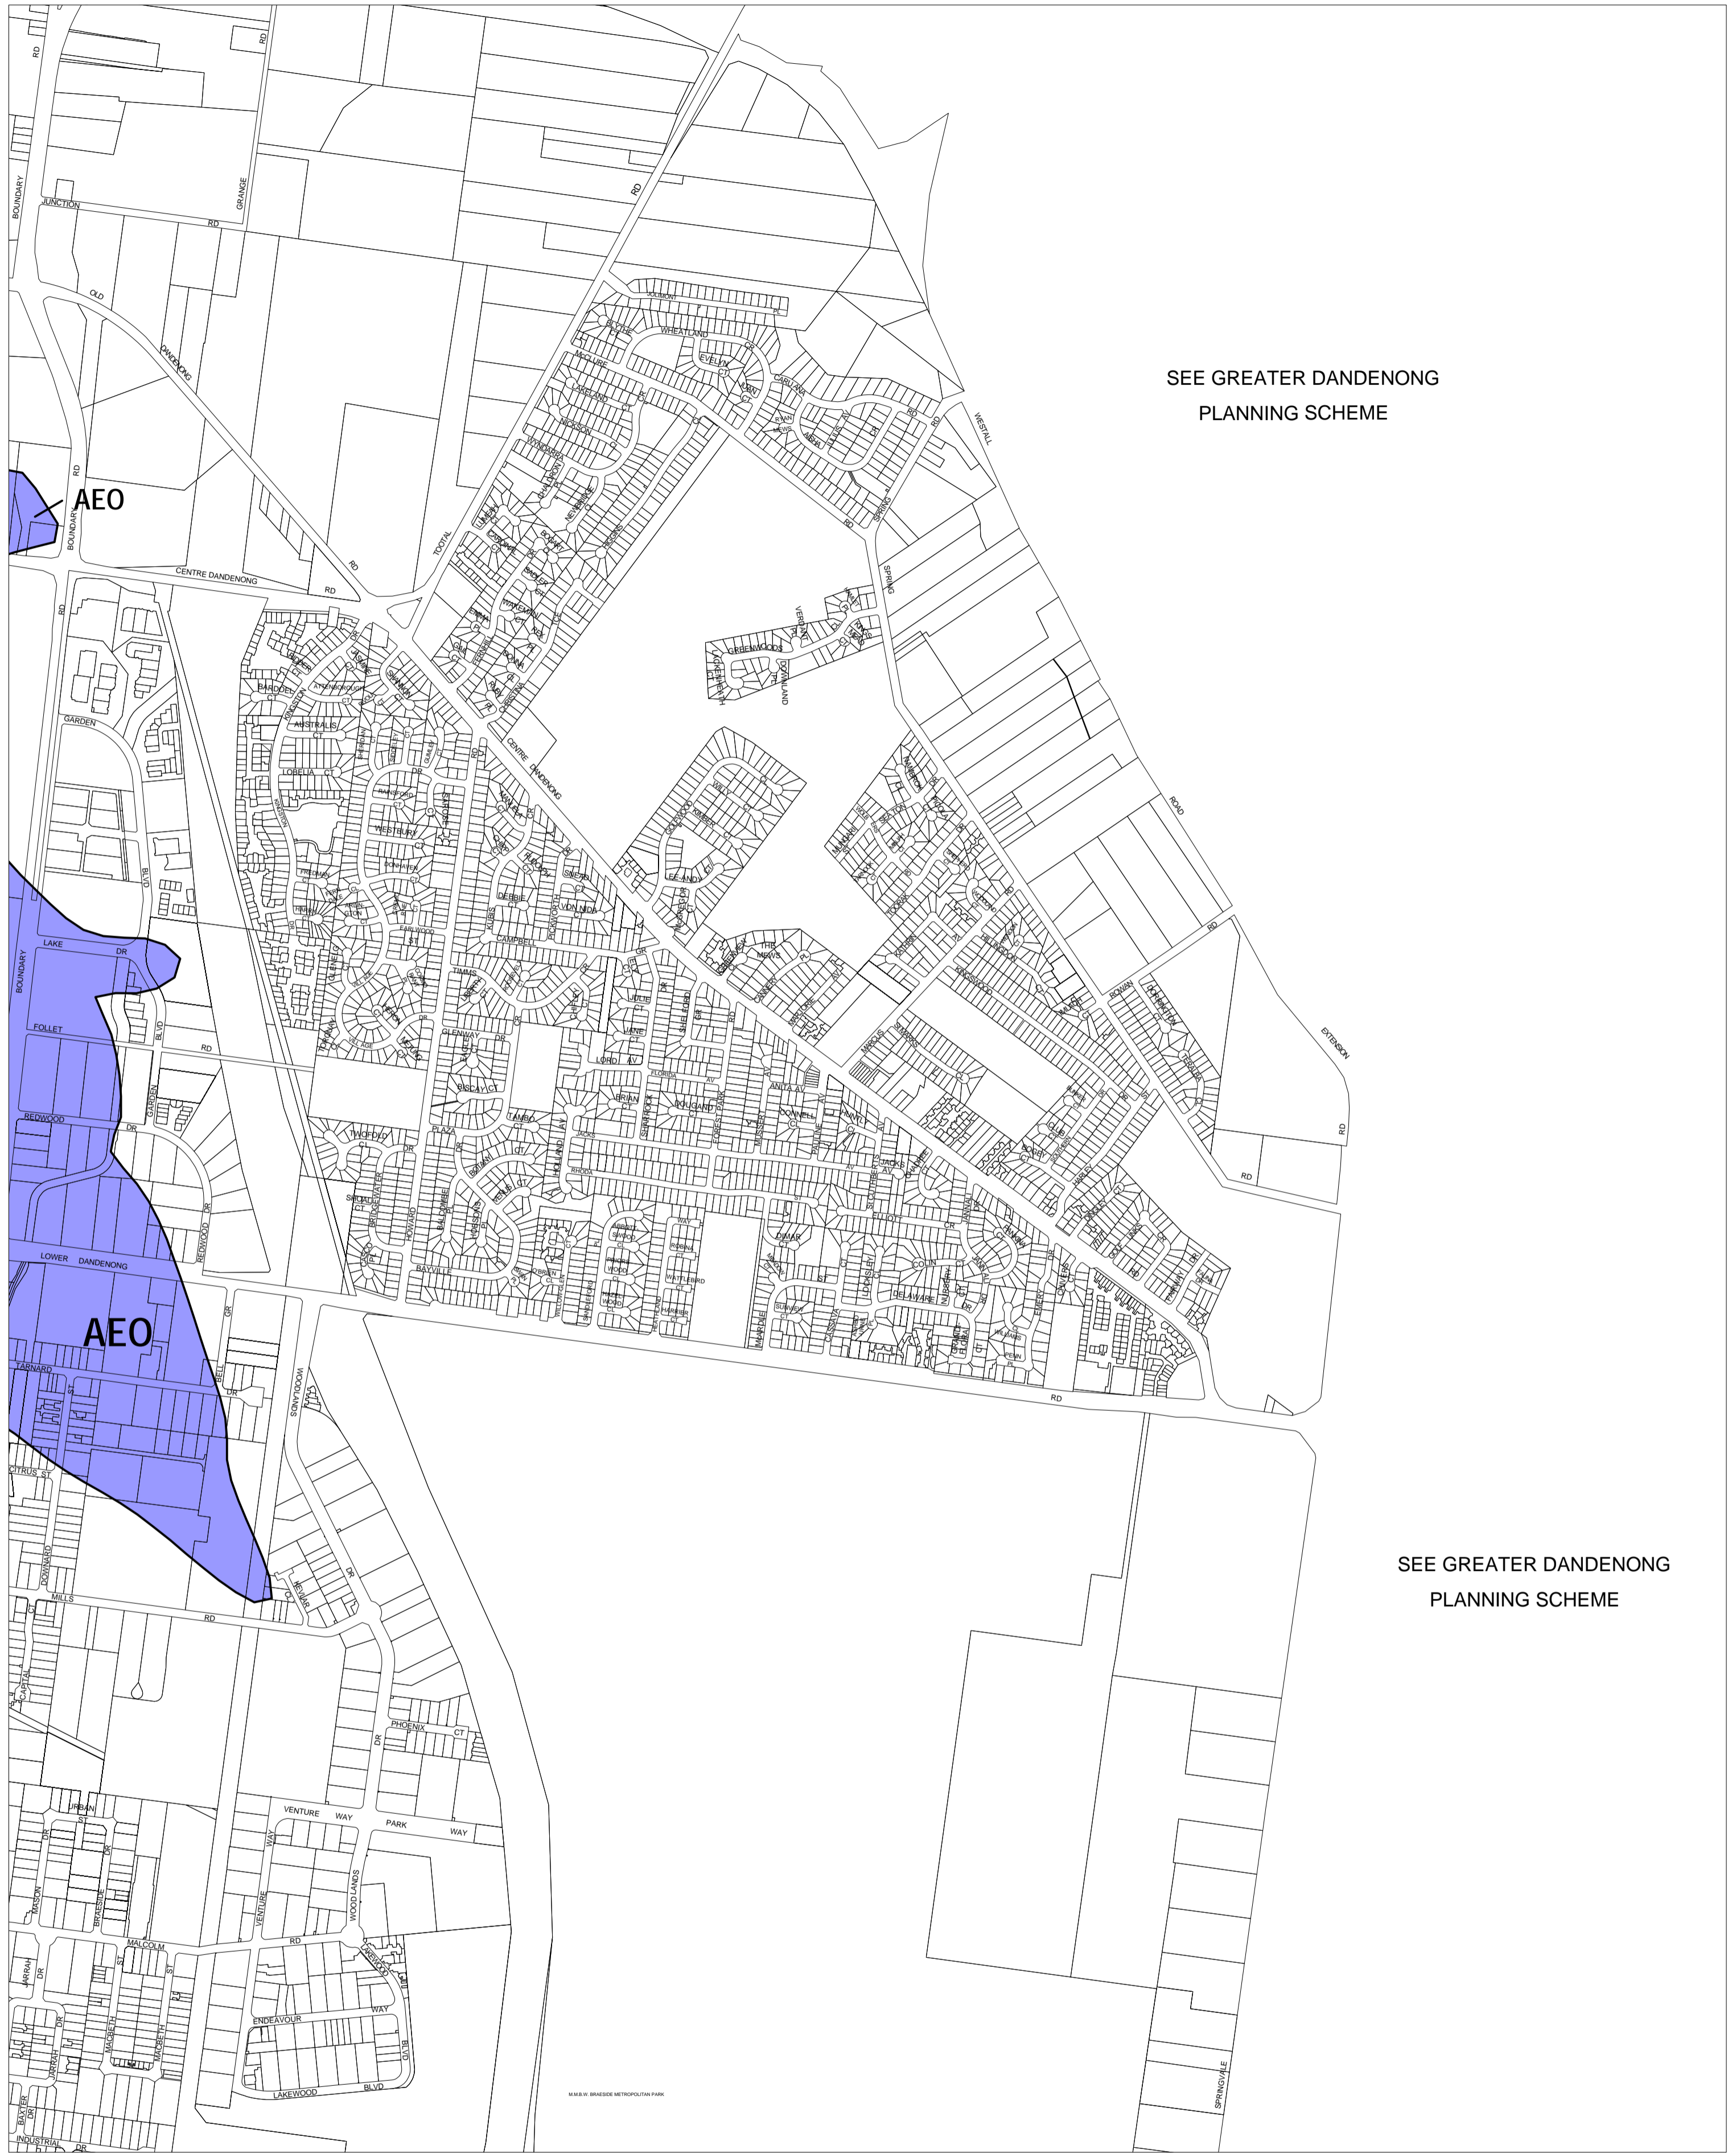

KINGSTON PLANNING SCHEME - LOCAL PROVISION

SEE GREATER DANDENONG
PLANNING SCHEME

SEE GREATER DANDENONG
PLANNING SCHEME

Overlays

- AEO1 Airport Environs Overlay (Ae01)

AUSTRALIAN MAP GRID ZONE 55

Printed: 6/6/2007