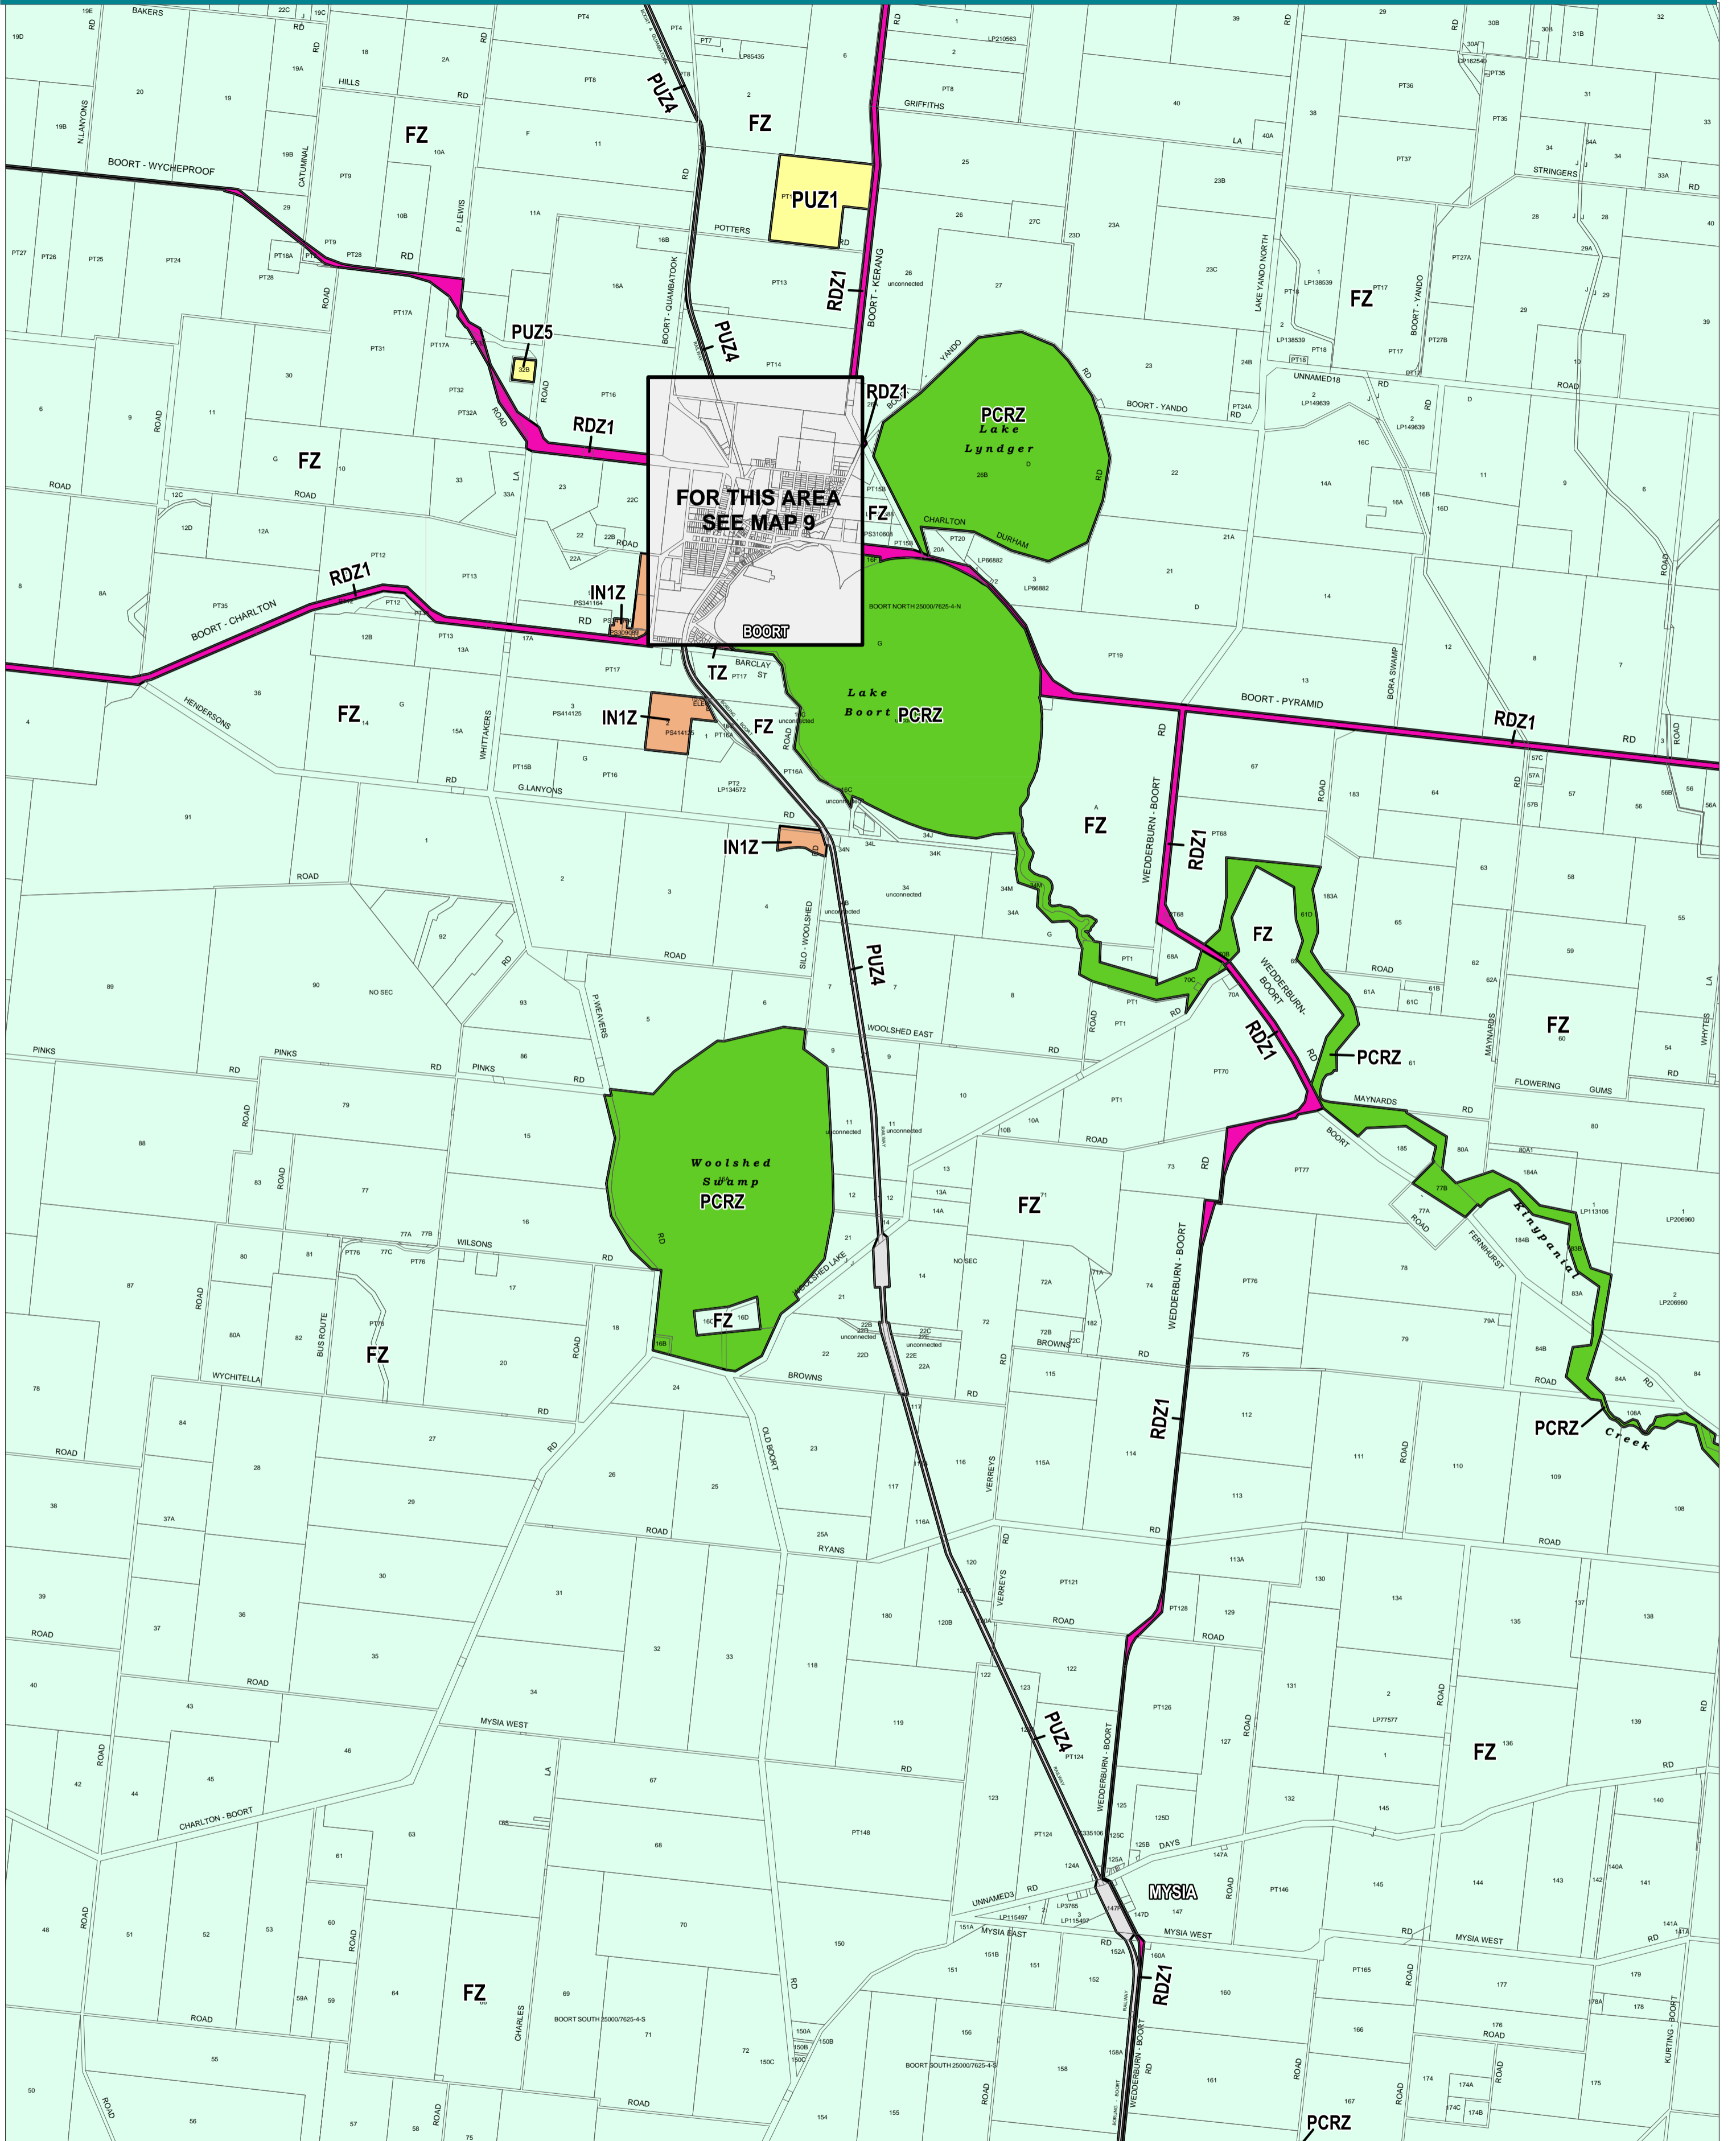

LODDON PLANNING SCHEME - LOCAL PROVISION

This publication is copyright. No part may be reproduced by any process except in accordance with the provisions of the Copyright Act. © State of Victoria. This map should be read in conjunction with additional Planning Overlay Maps (if applicable) as indicated on the INDEX TO MAPS.

Industrial	Rural
INZ Industrial 1 Zone	FZ Farming Zone
Public Land	
PUZ5 Public Use Zone - Cemetery/Crematorium	
PUZ1 Public Use Zone - Service And Utility	
PUZ4 Public Use Zone - Transport	
RDZ1 Road Zone - Category 1	
Residential	
TZ Township Zone	