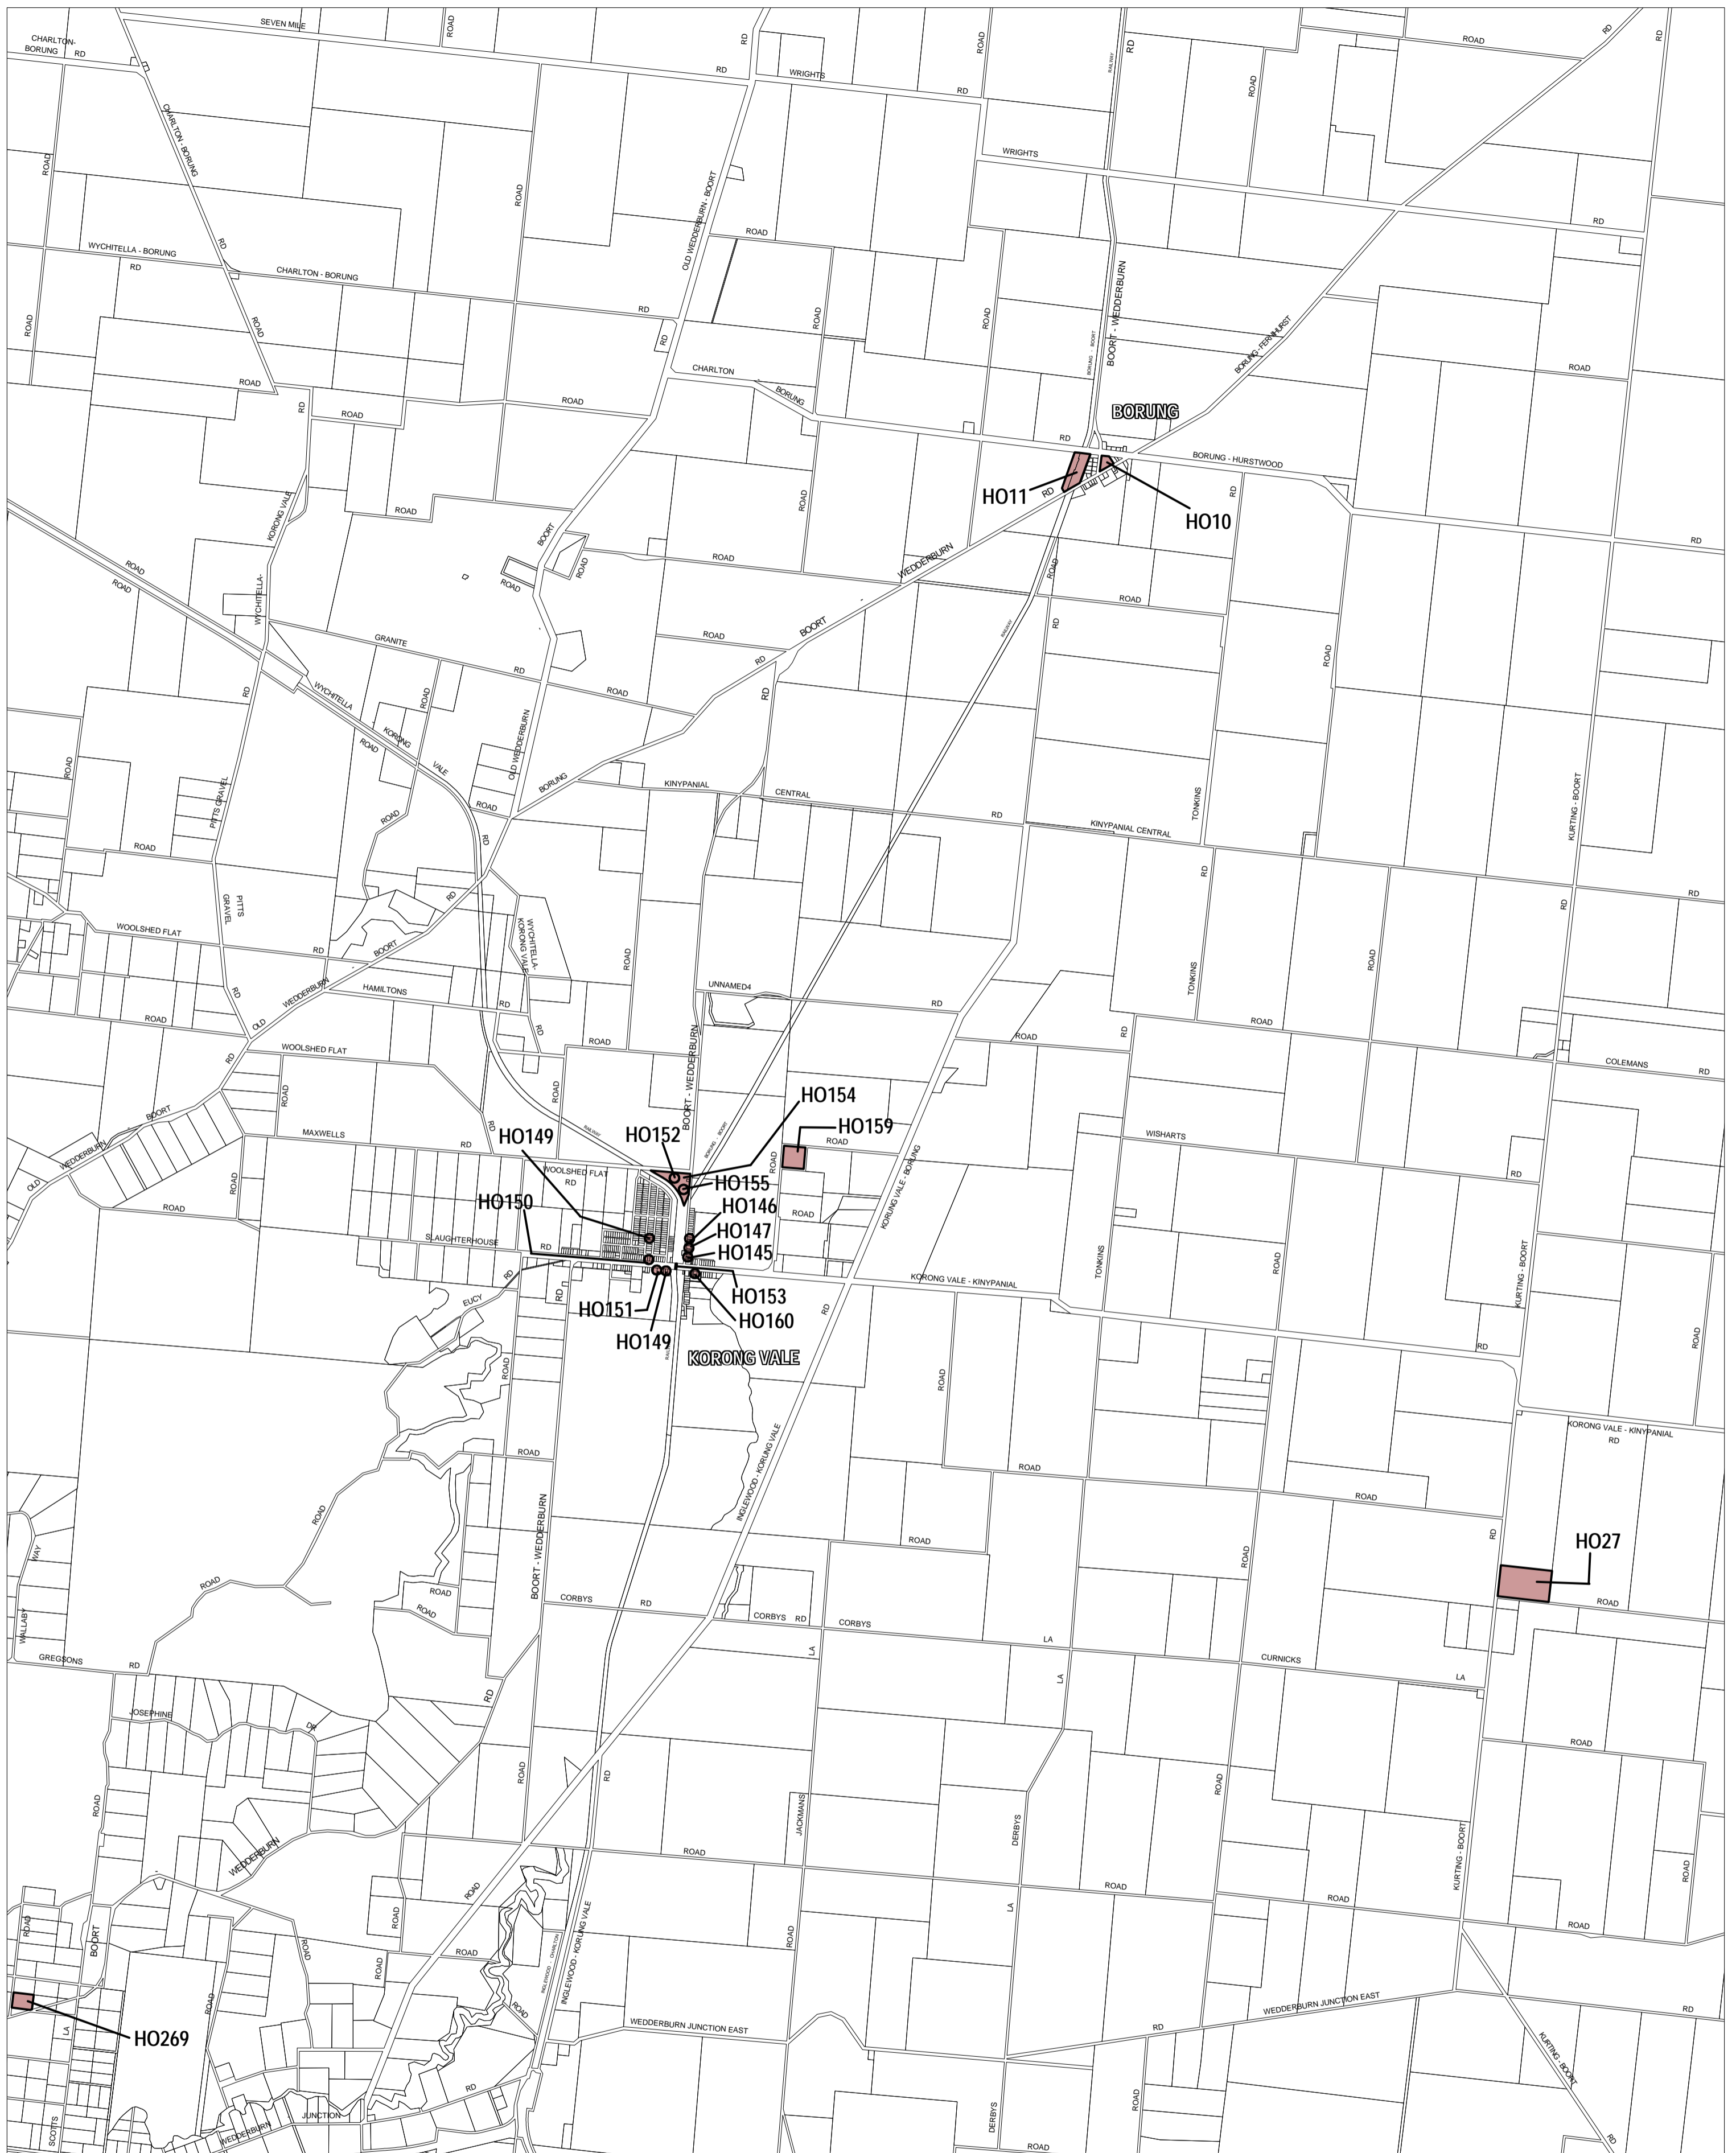

LODDON PLANNING SCHEME - LOCAL PROVISION

Overlays

HO Heritage Overlay

AUSTRALIAN MAP GRID ZONE 55

INDEX TO ADJOINING METRIC SERIES MAP

Printed: 1/10/2007