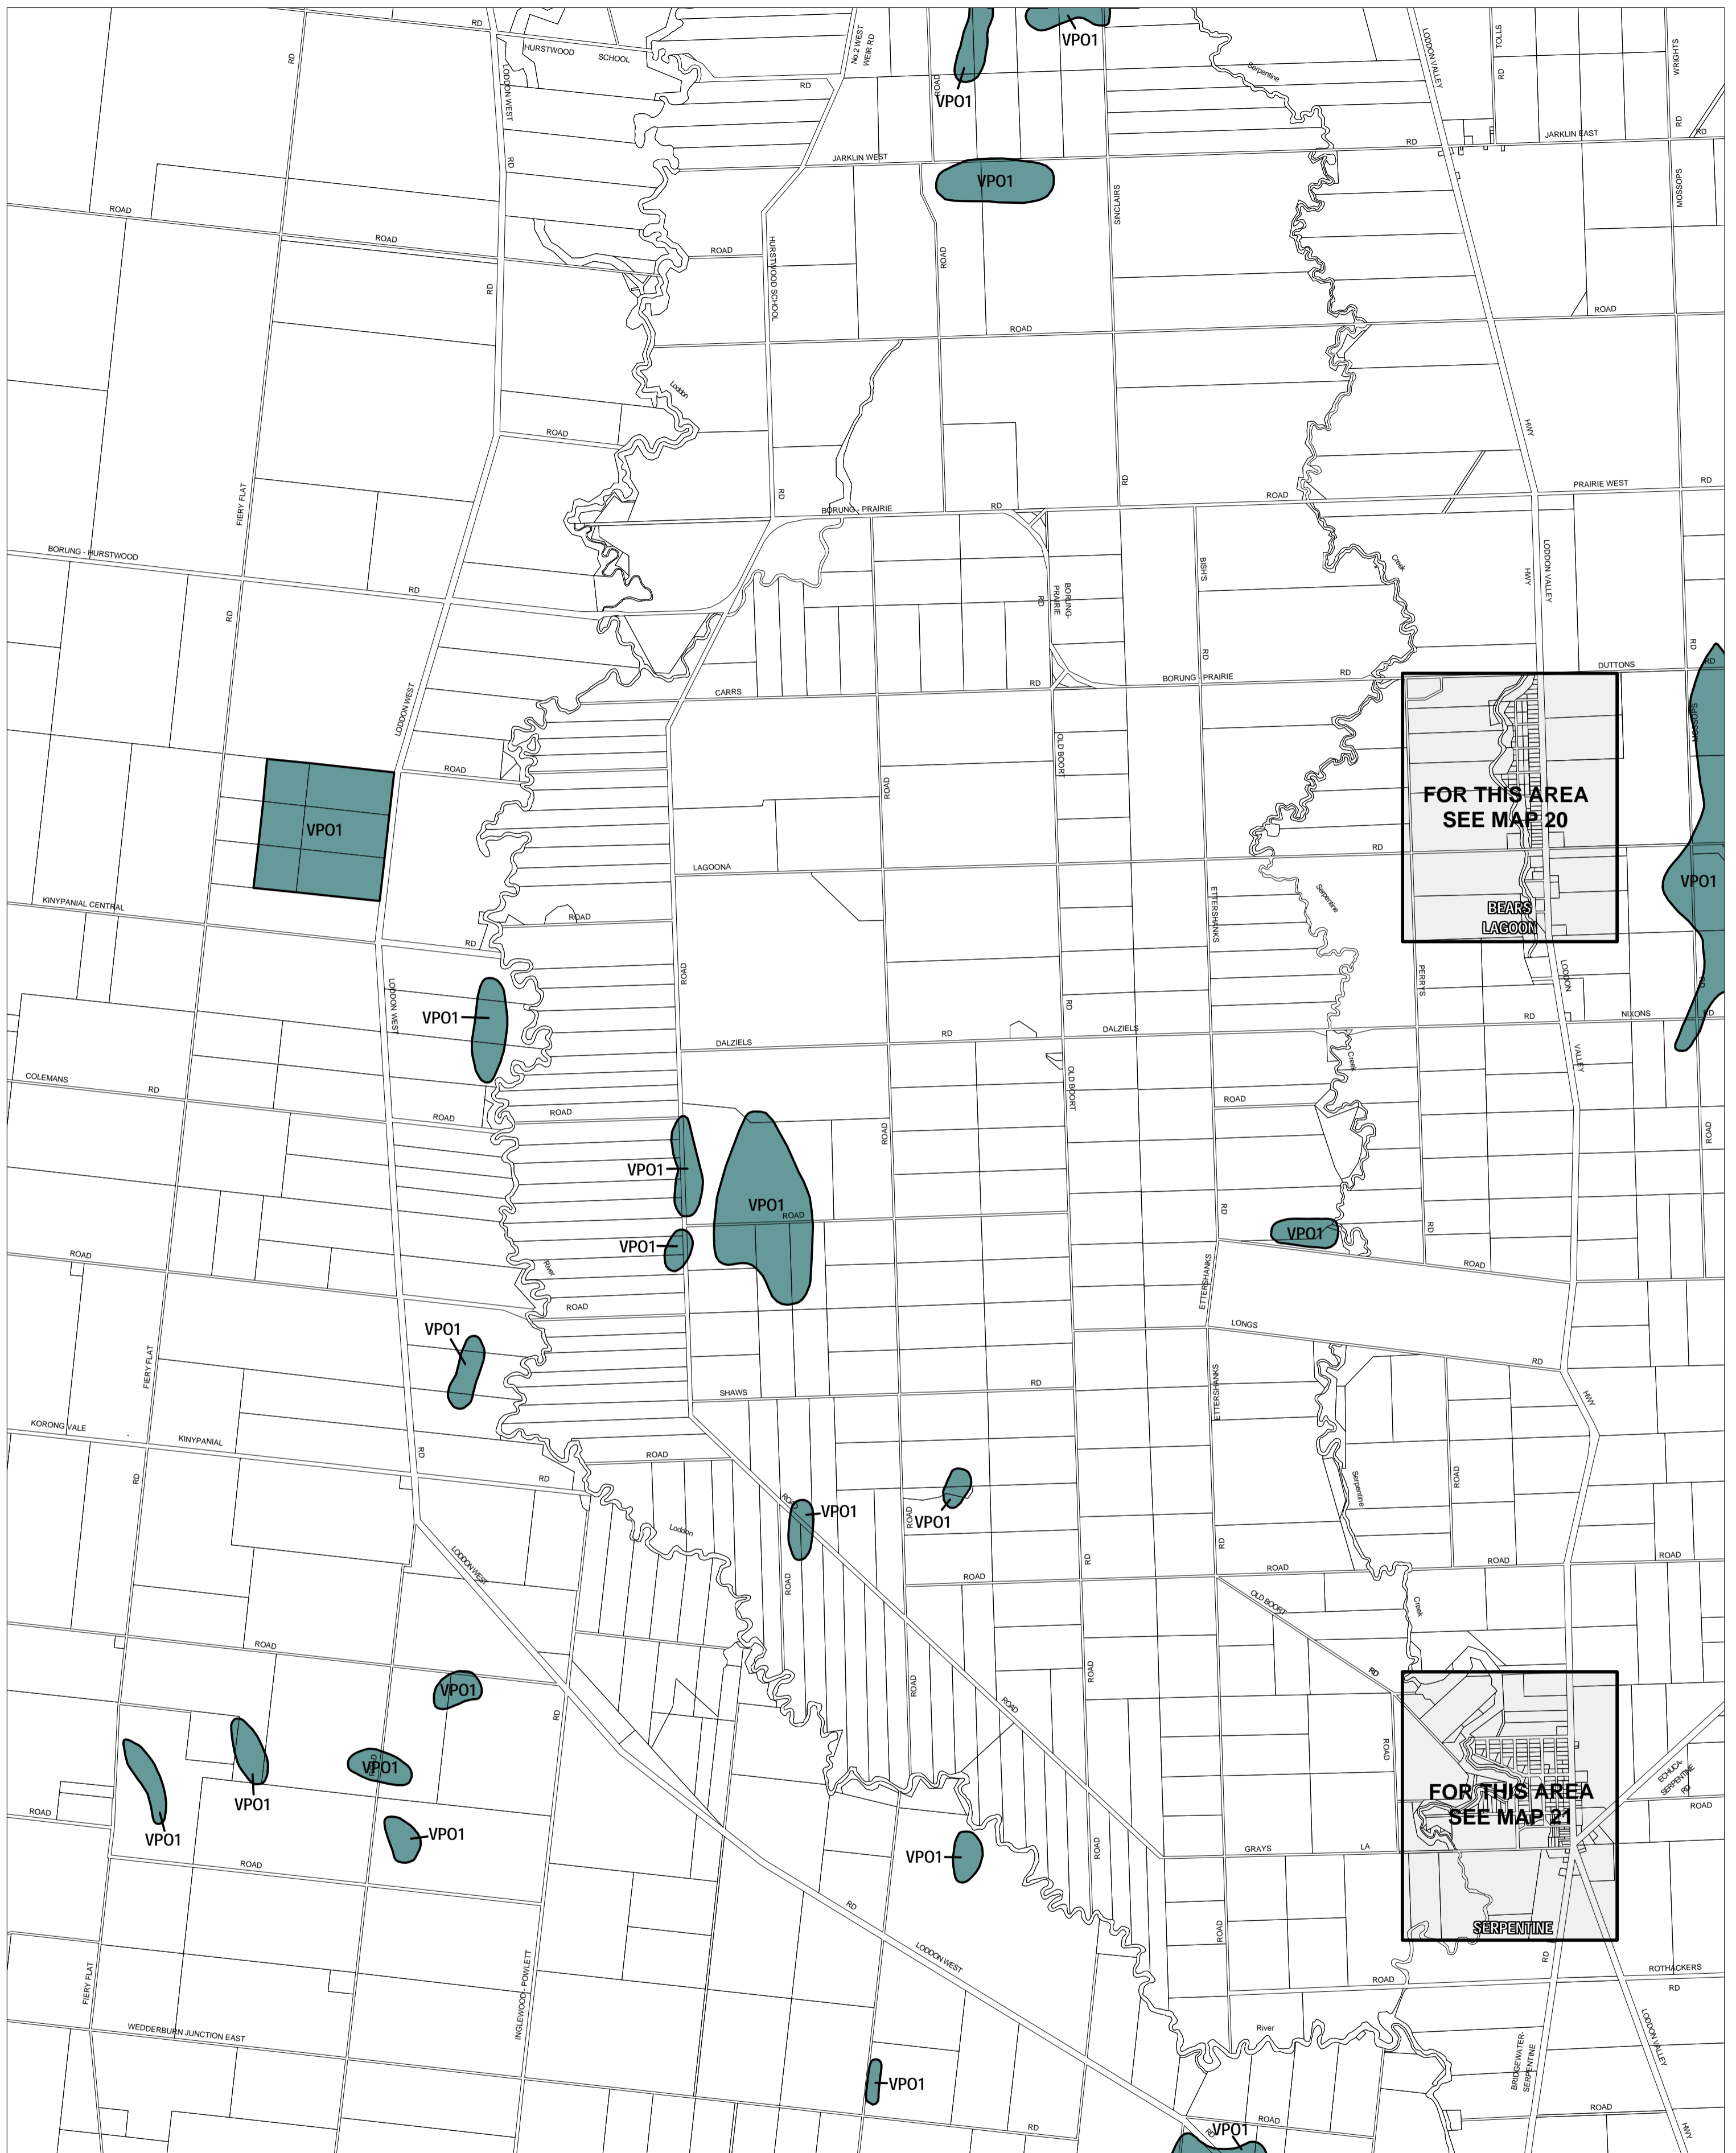

LODDON PLANNING SCHEME - LOCAL PROVISION

Overlays
VPO1 Vegetation Protection Overlay - Schedule 1

AUSTRALIAN MAP GRID ZONE 55

INDEX TO ADJOINING METRIC SERIES MAP

Printed: 2/10/2007