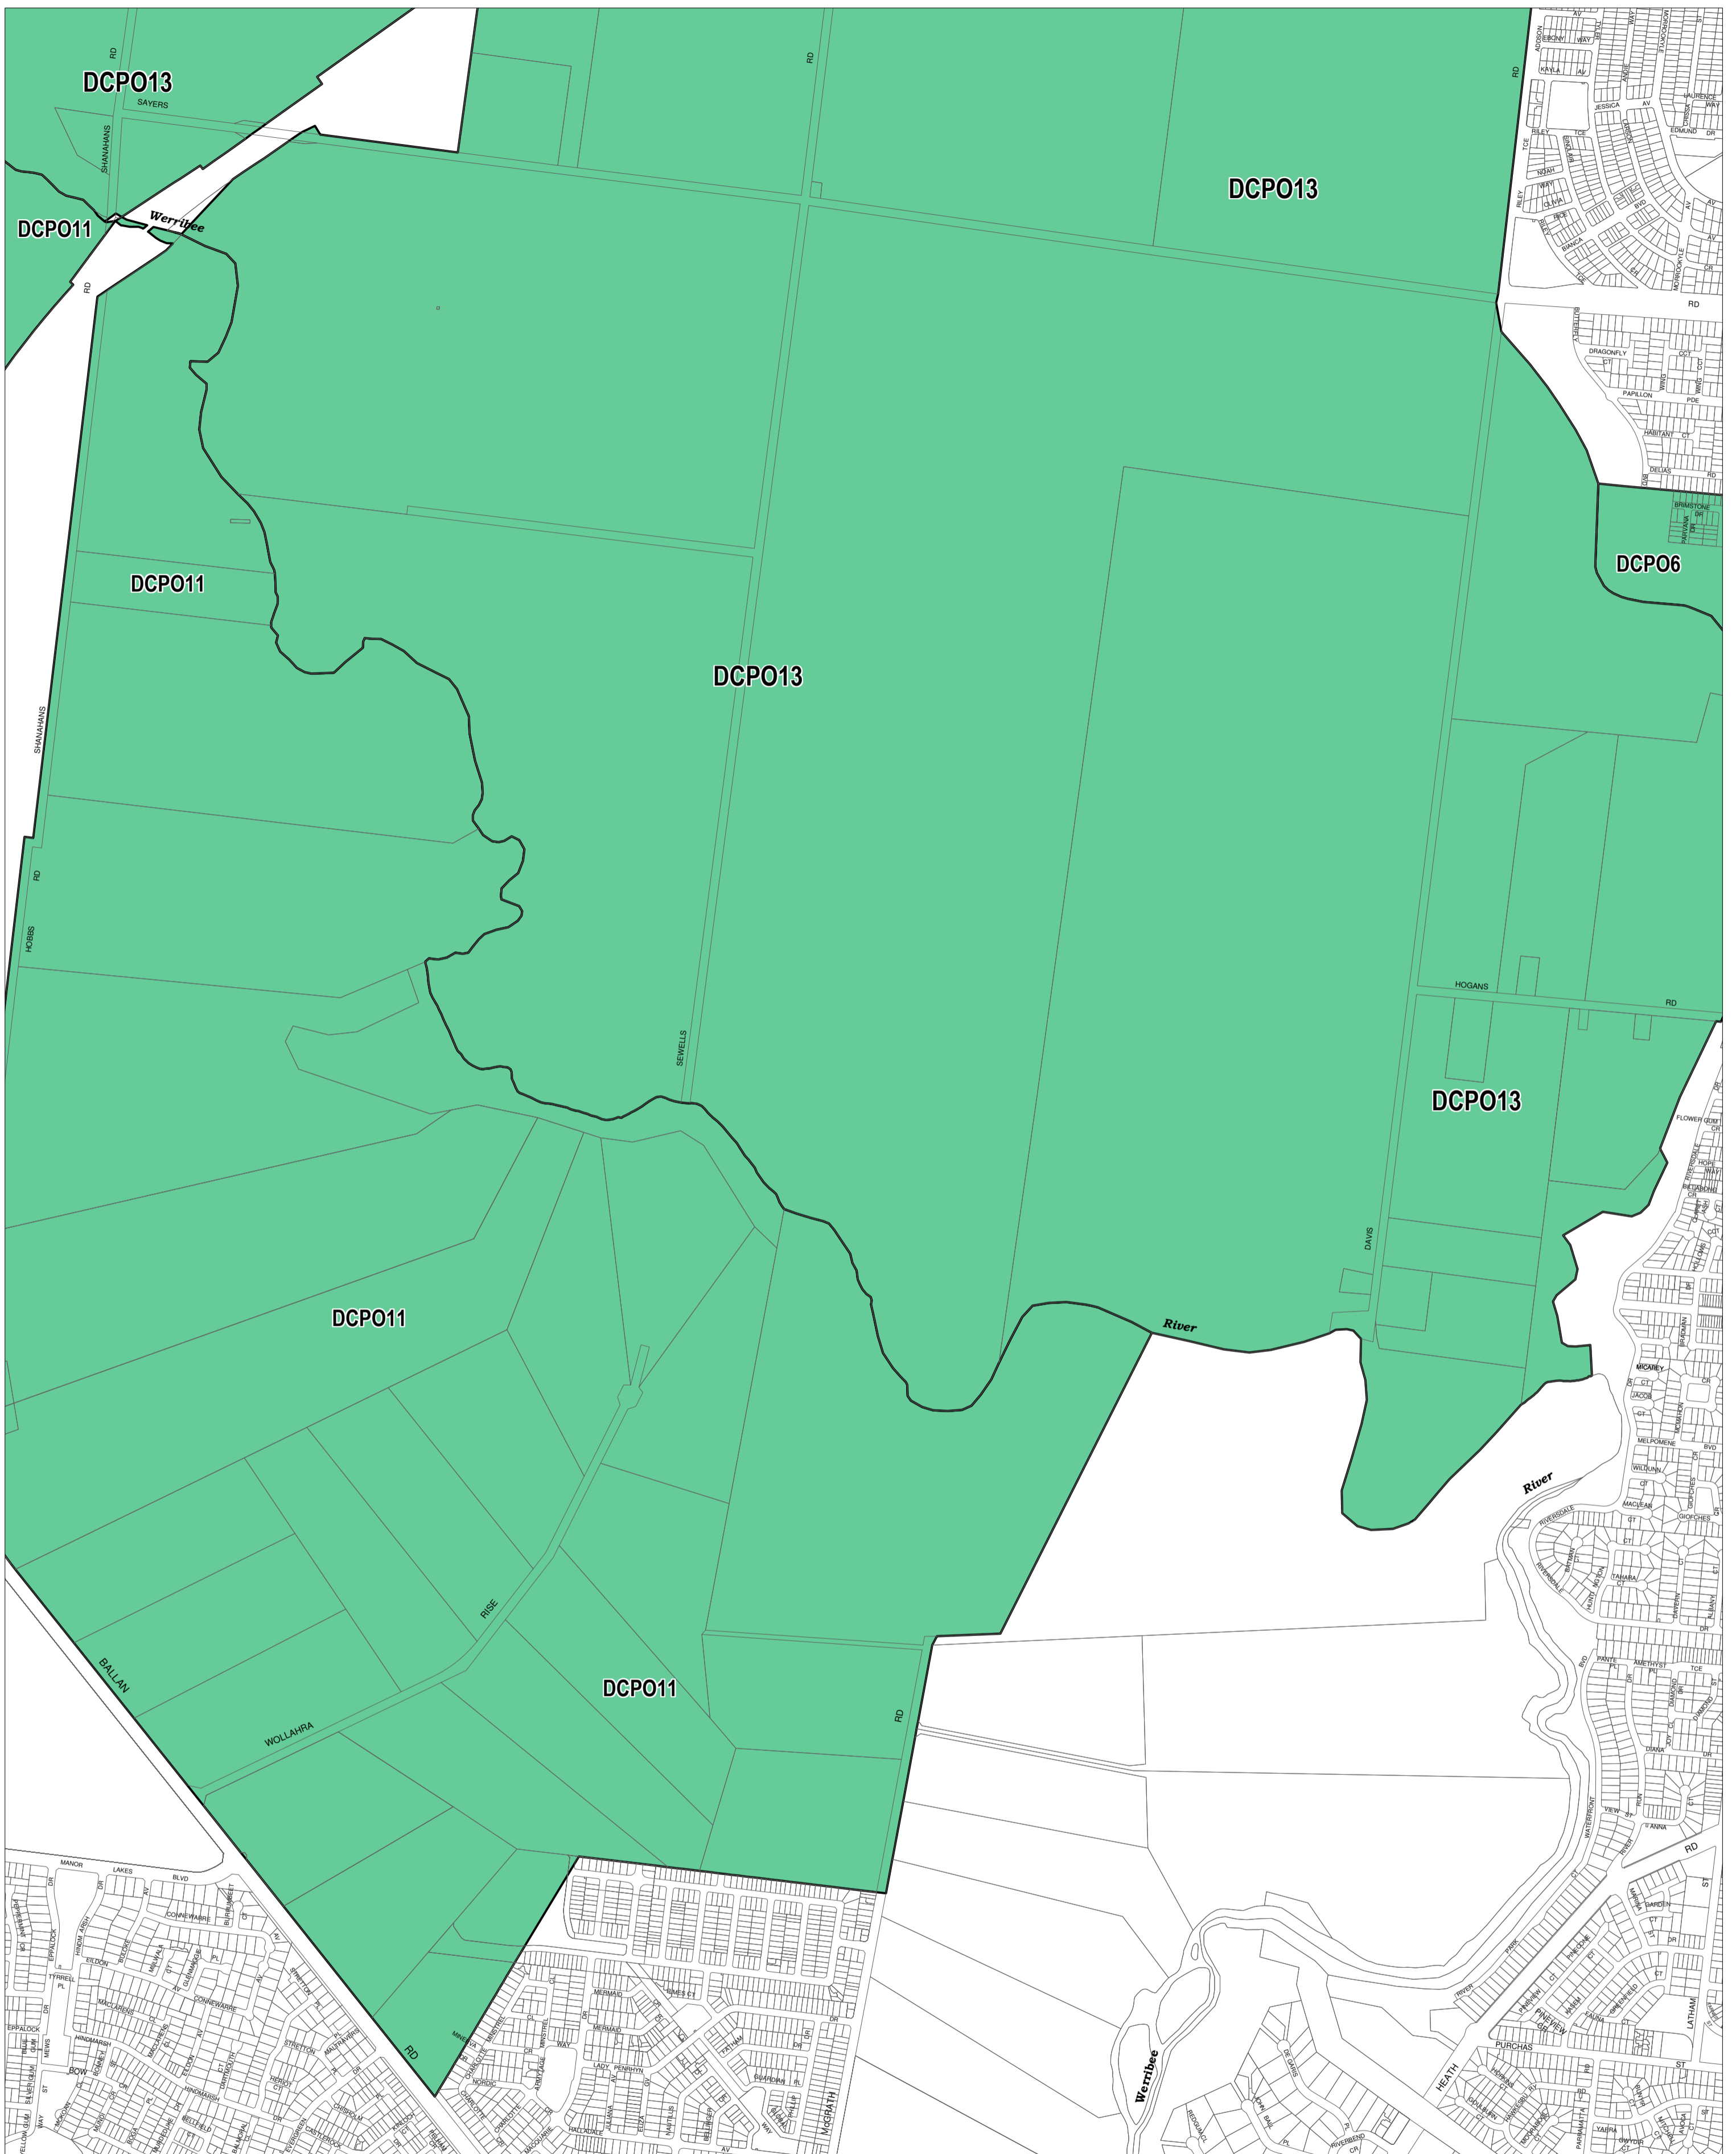

WYNDHAM PLANNING SCHEME - LOCAL PROVISION

AUSTRALIAN MAP GRID ZONE 55

INDEX TO ADJOINING METRIC SERIES MAP

Printed: 7/11/2014

AMENDMENT C177