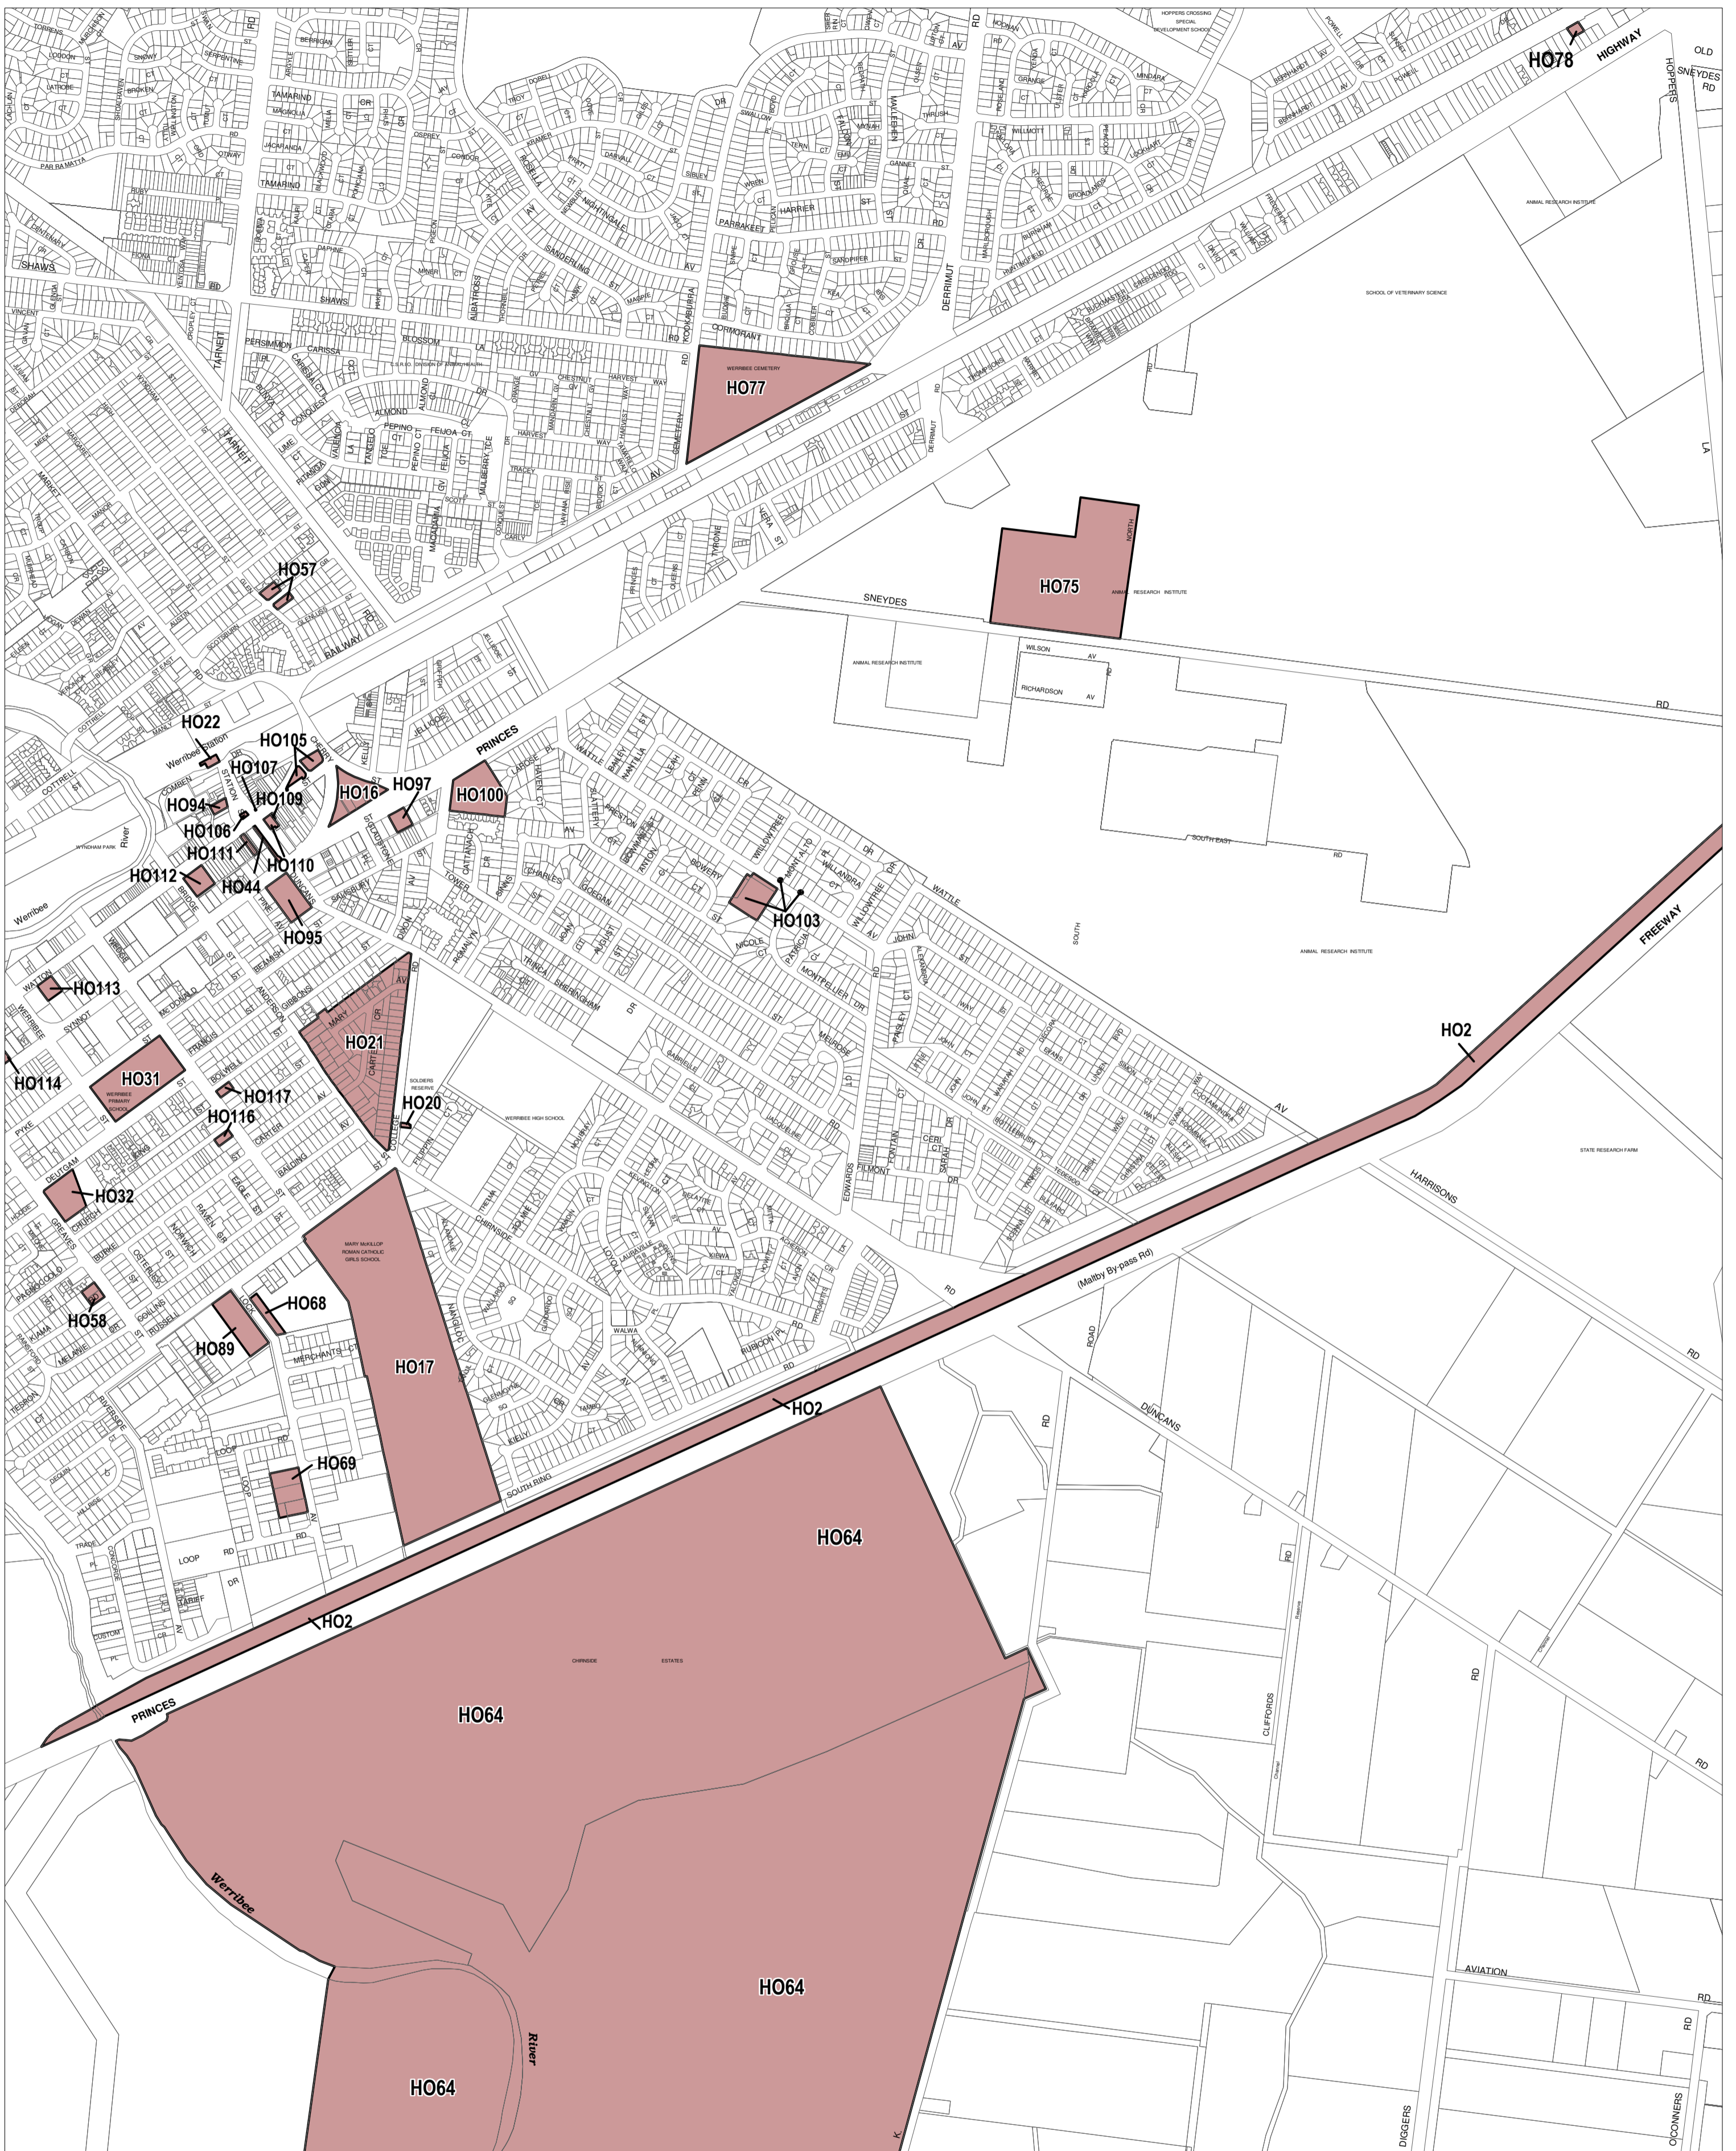

WYNDHAM PLANNING SCHEME - LOCAL PROVISION

Overlays
Heritage Overlay

AUSTRALIAN MAP GRID ZONE 55

INDEX TO ADJOINING METRIC SERIES MAP

Printed: 17/7/2015

AMENDMENT C141