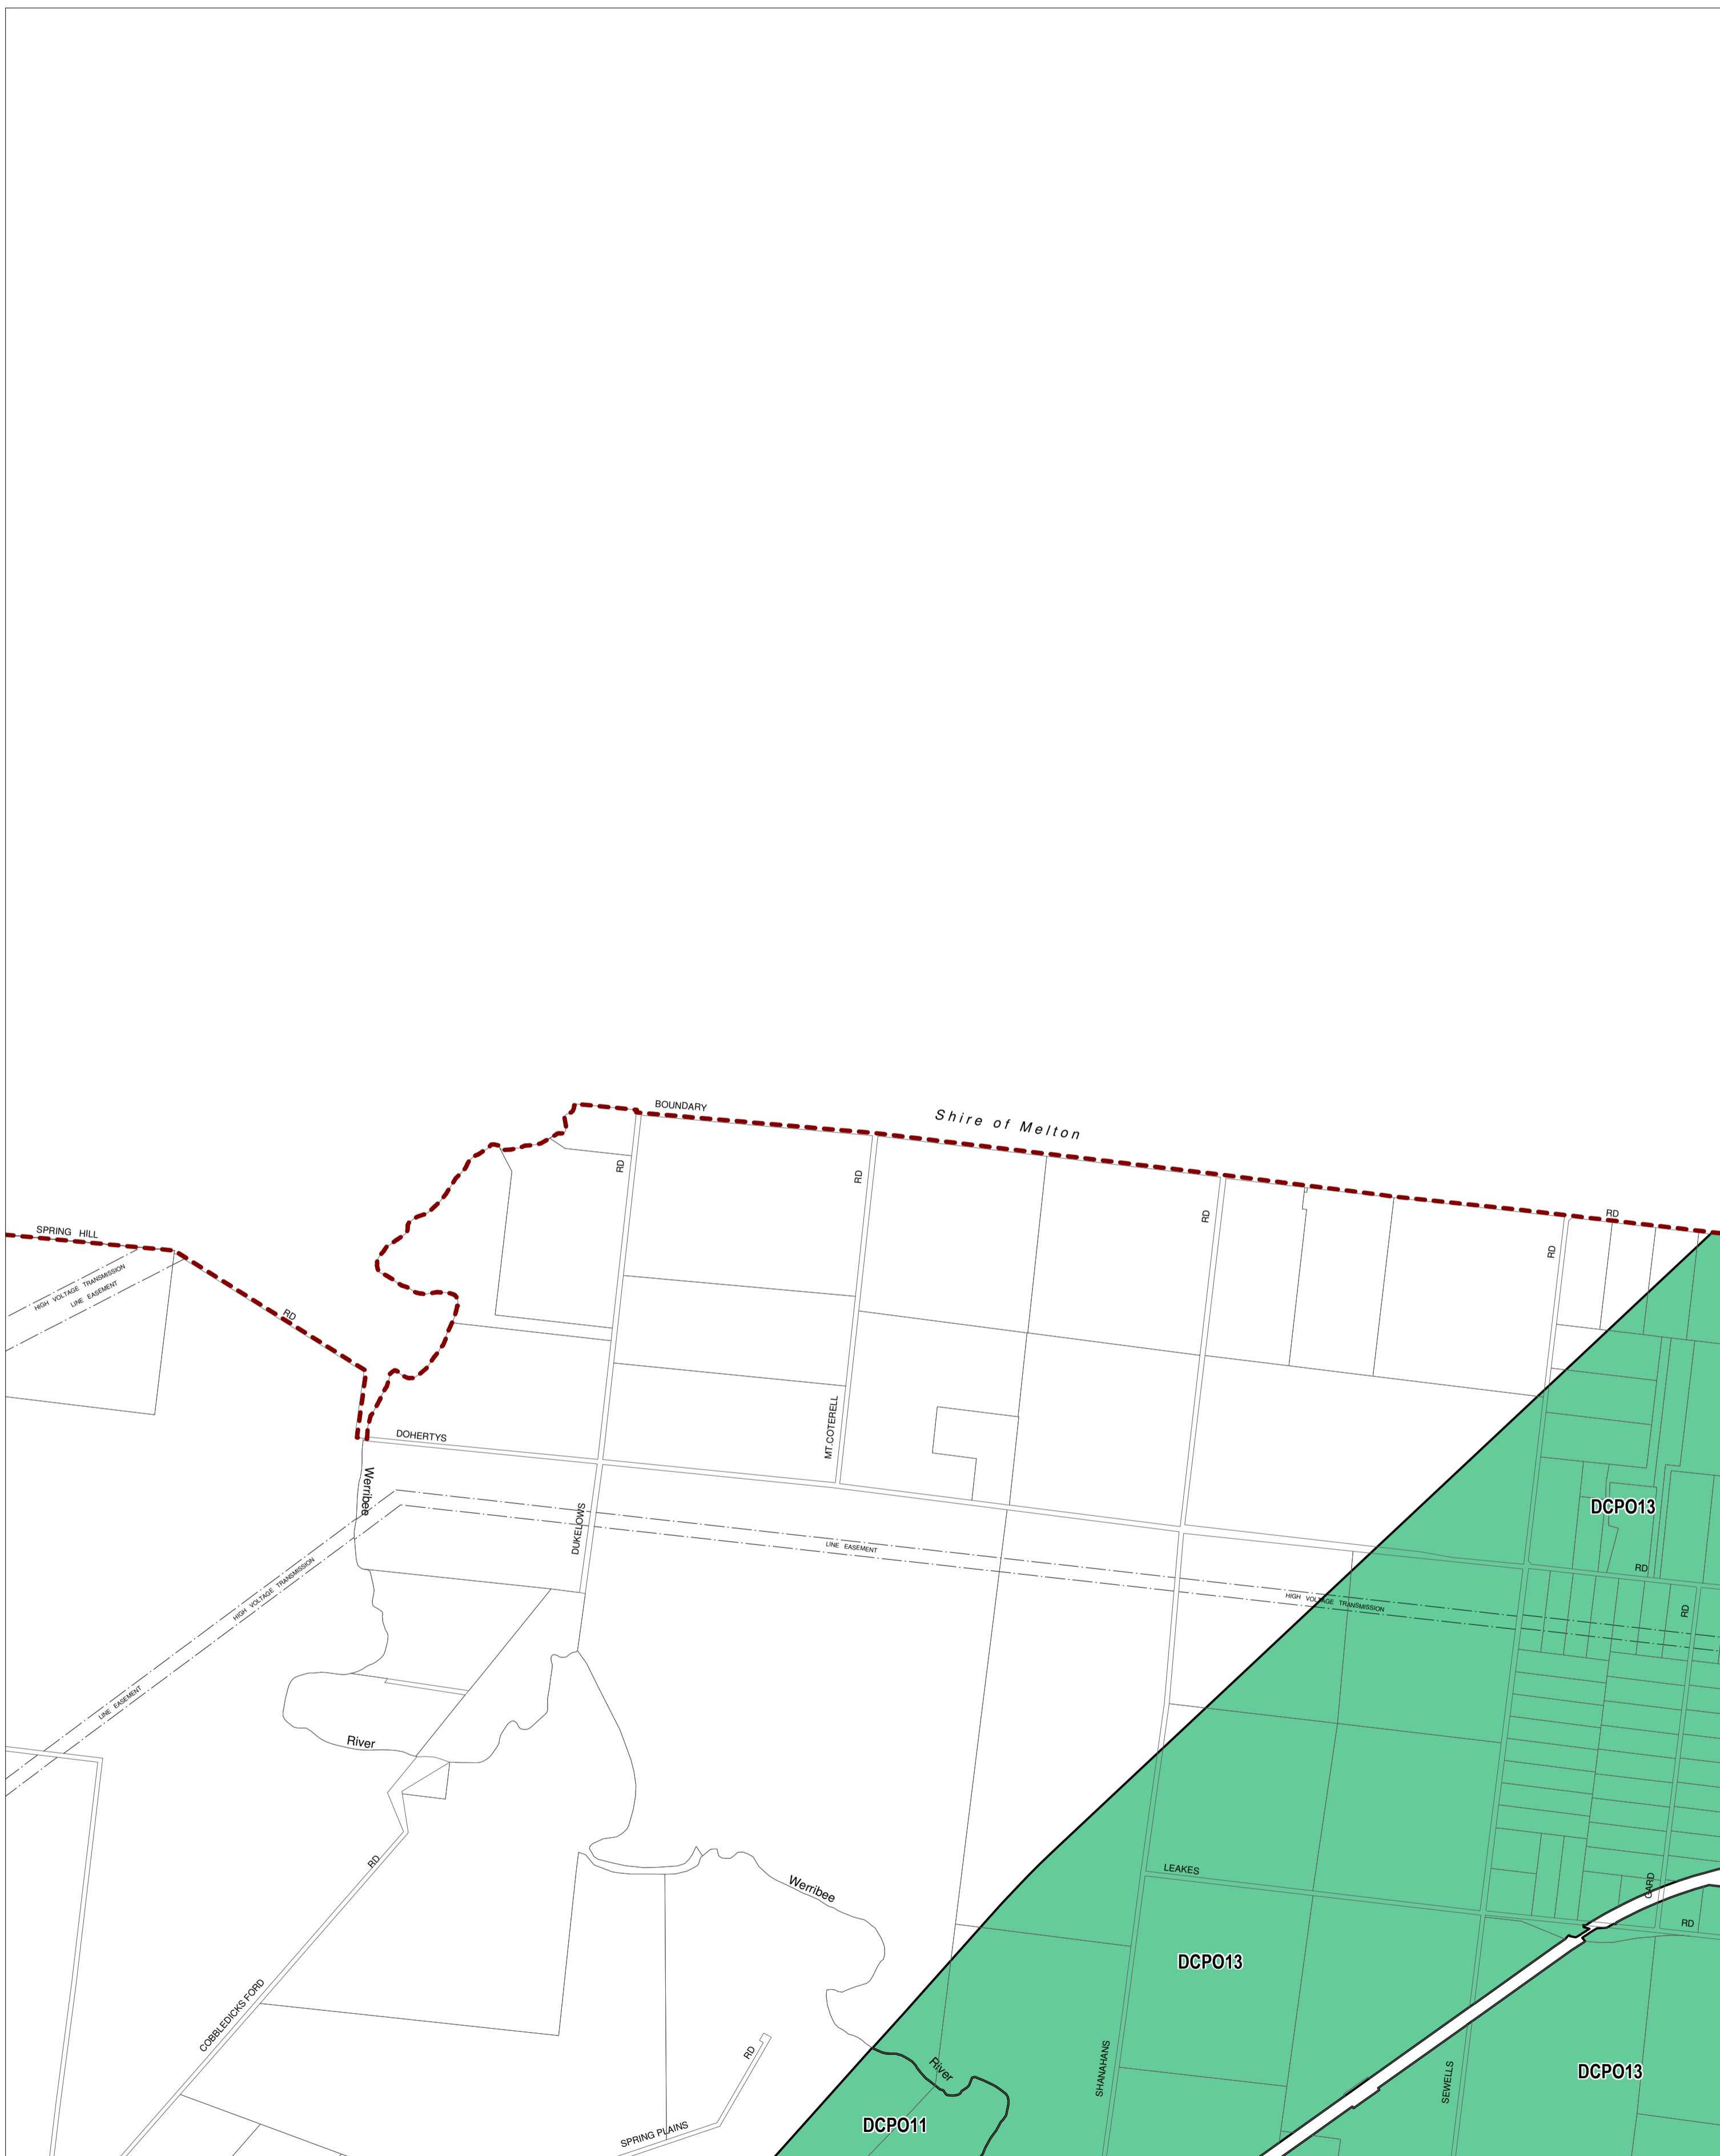

WYNDHAM PLANNING SCHEME - LOCAL PROVISION

Overlays	
DCPO11	Development Contributions Plan Overlay - Schedule 11
DCPO13	Development Contributions Plan Overlay - Schedule 13

AUSTRALIAN MAP GRID ZONE 55

Printed: 7/11/2014

AMENDMENT C177