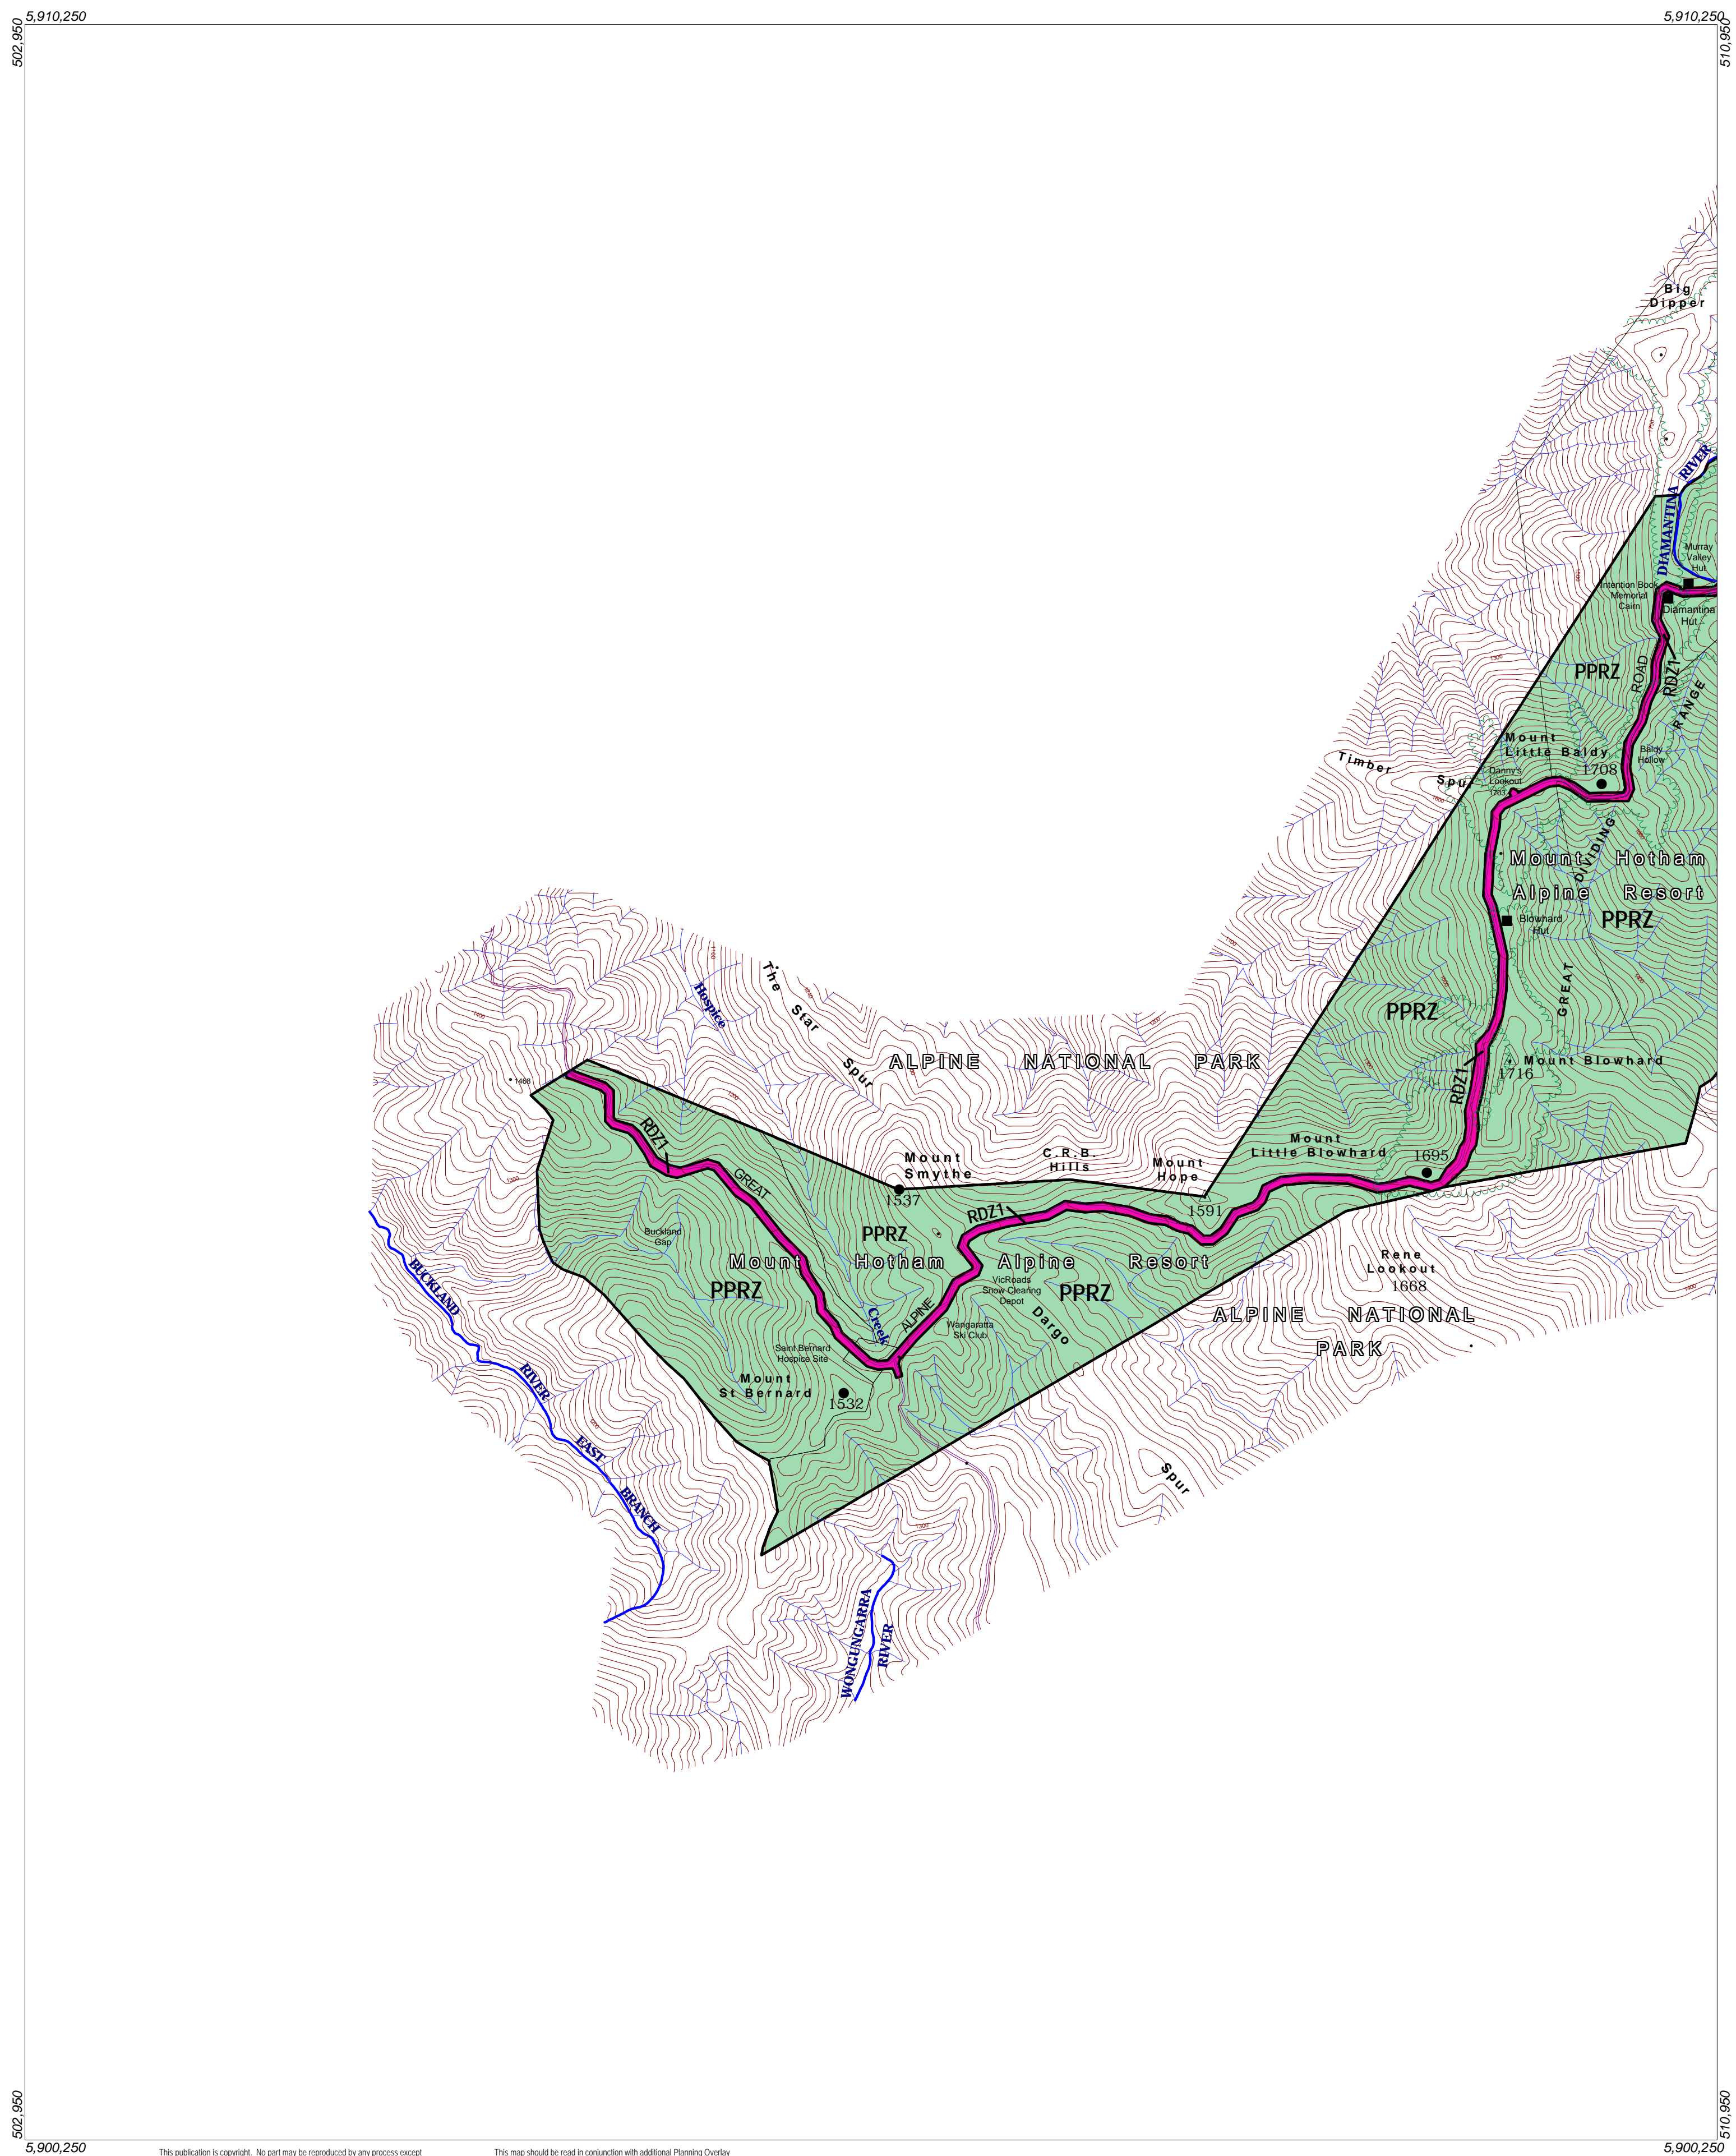

ALPINE RESORTS PLANNING SCHEME - LOCAL PROVISION

Public Land	
 PPRZ	Public Park And Recreation Zone
 RDZ1	Road Zone Category 1

AUSTRALIAN MAP GRID ZONE 55

Amendment C6
Printed: 16/6/2004

INDEX TO ADJOINING METRIC SERIES MAP