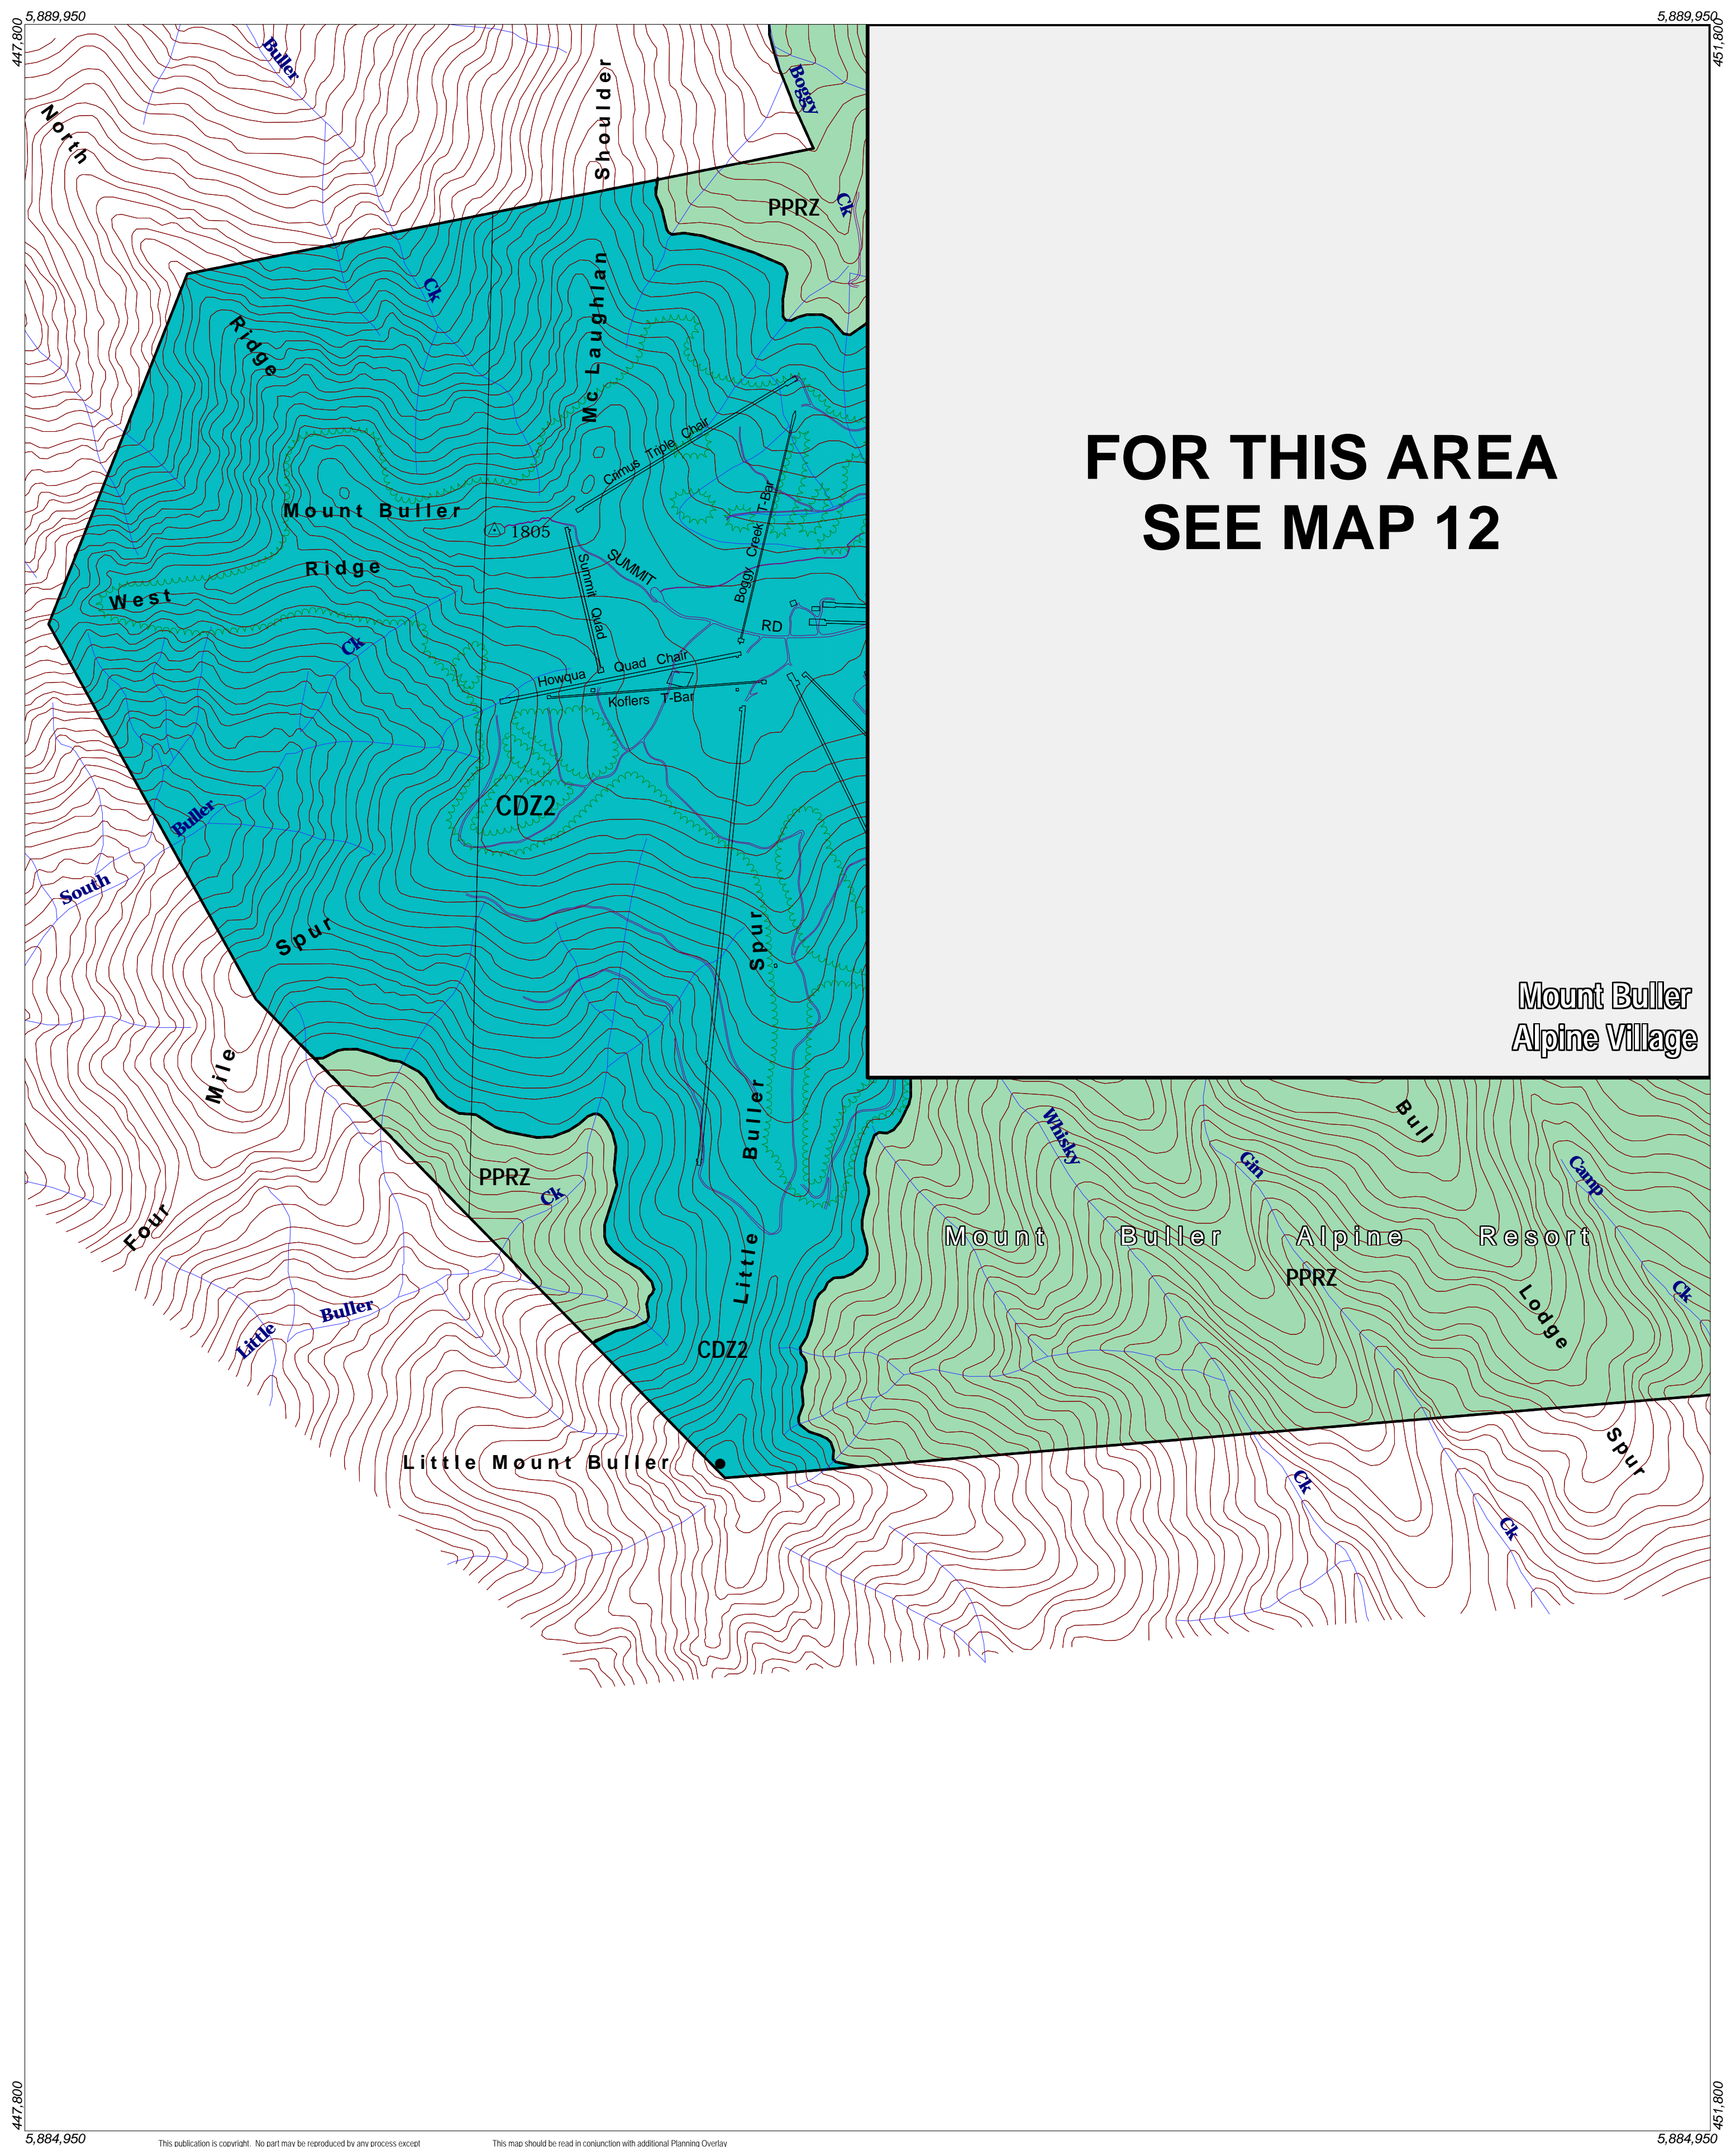

ALPINE RESORTS PLANNING SCHEME - LOCAL PROVISION

**FOR THIS AREA
SEE MAP 12**

Mount Buller
Alpine Village

Public Land	
PPRZ	Public Park And Recreation Zone
Special Purpose	
CDZ2	Comprehensive Development Zone 2

200 0 200 400 600 800 1000 m
AUSTRALIAN MAP GRID ZONE 55

INDEX TO ADJOINING METRIC SERIES MAP

Amendment C10
Printed: 16/6/2004

The Place To Be