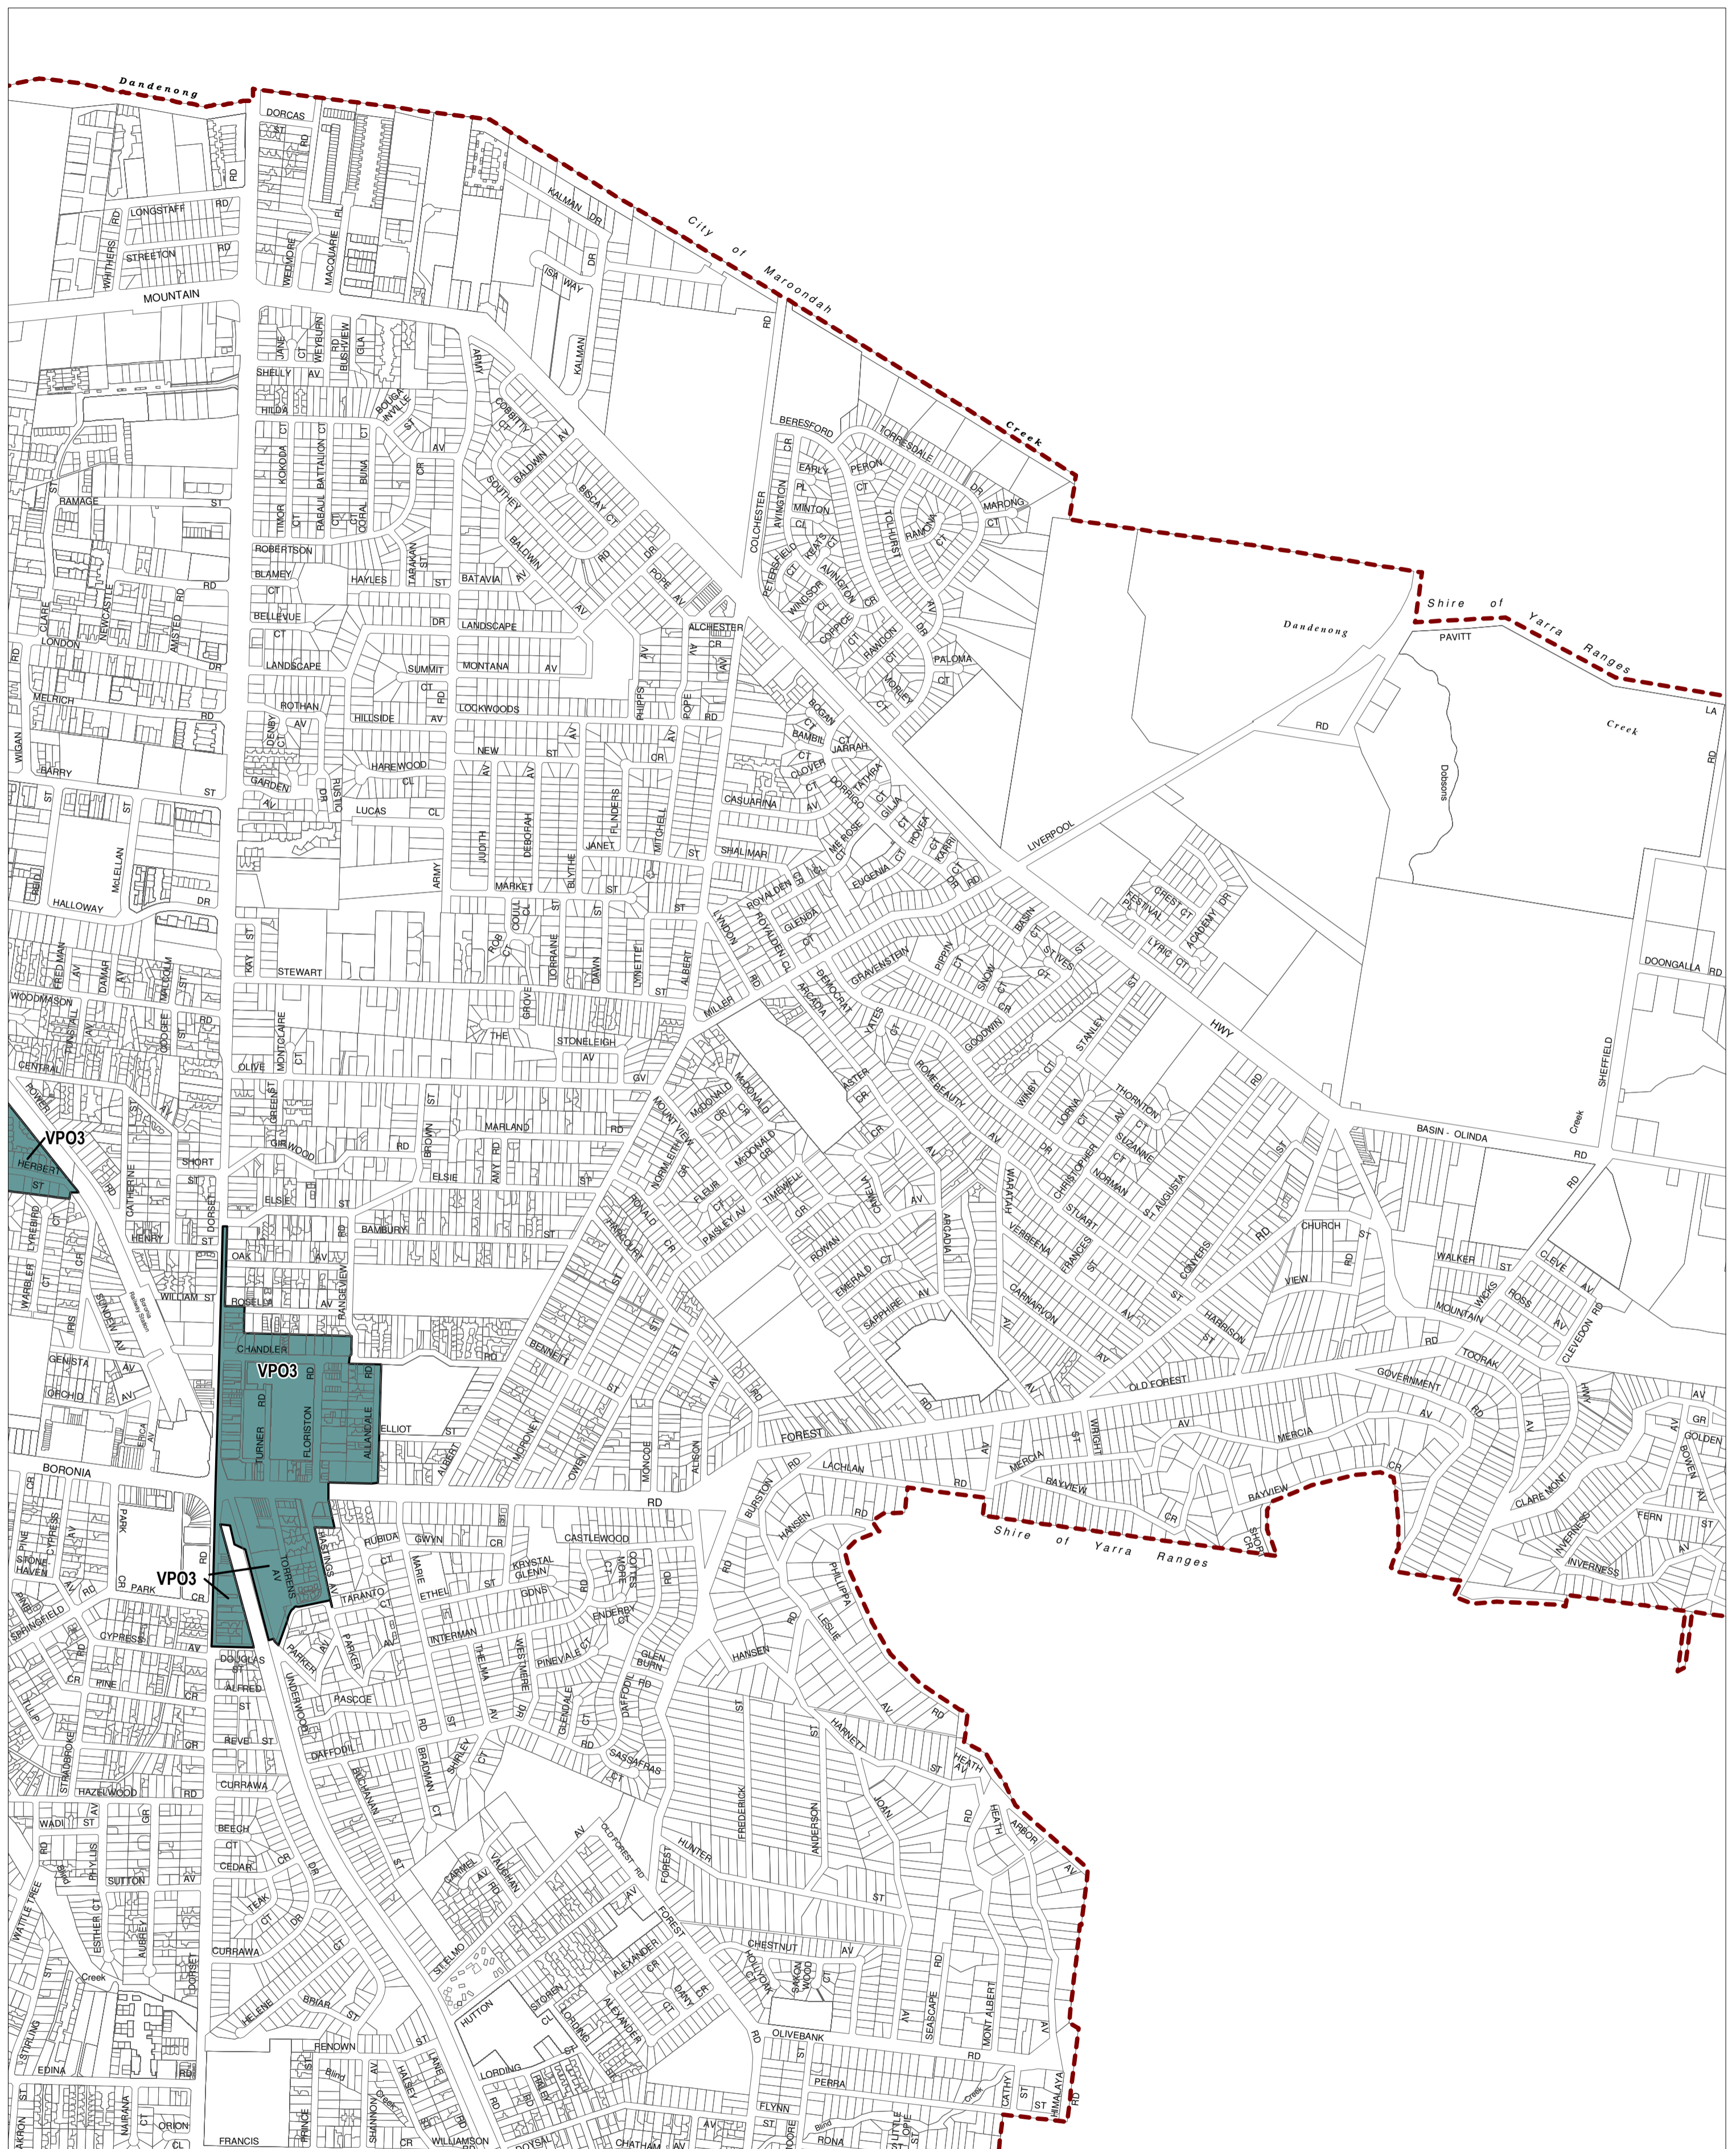

KNOX PLANNING SCHEME - LOCAL PROVISION

Overlays
VPO3 Vegetation Protection Overlay - Schedule 3

200 0 200 400 600 800 1000 m
AUSTRALIAN MAP GRID ZONE 55

INDEX TO ADJOINING METRIC SERIES MAP

1	2	3
4	5	6
7	8	9
10		

Printed: 9/4/2013