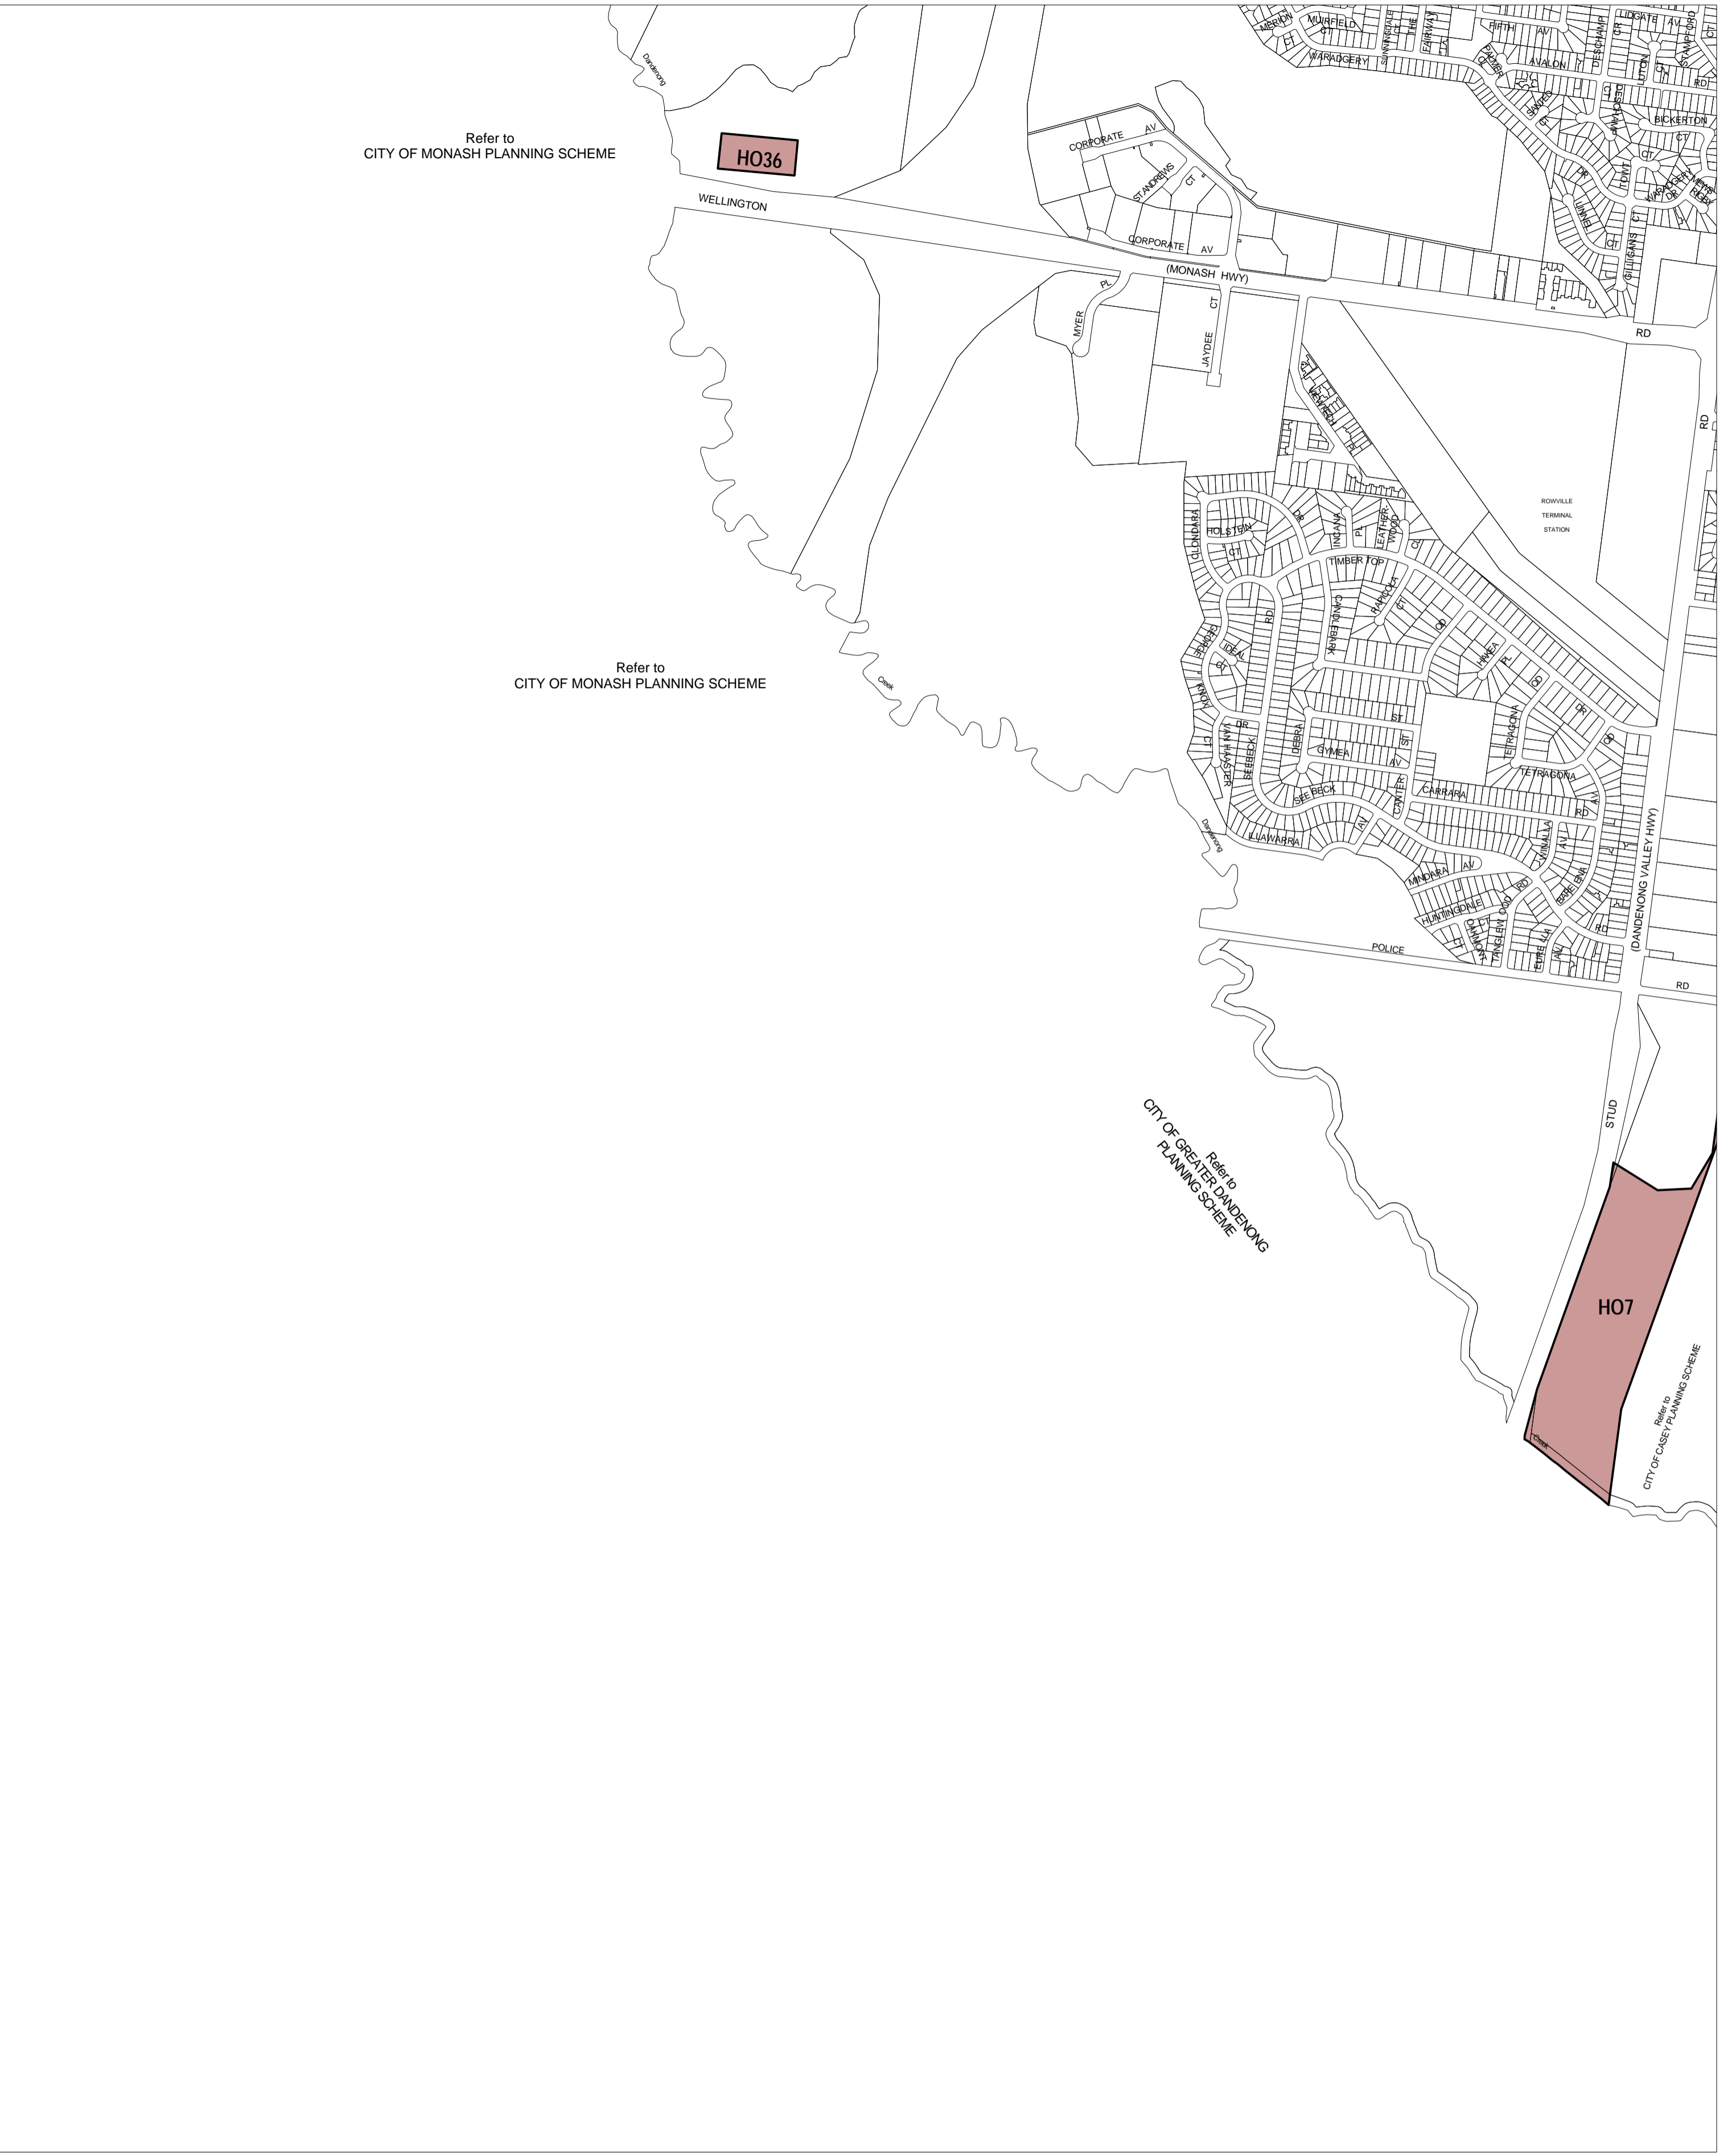

KNOX PLANNING SCHEME - LOCAL PROVISION

Overlays	
HO	Heritage Overlay

Printed: 17/8/2007